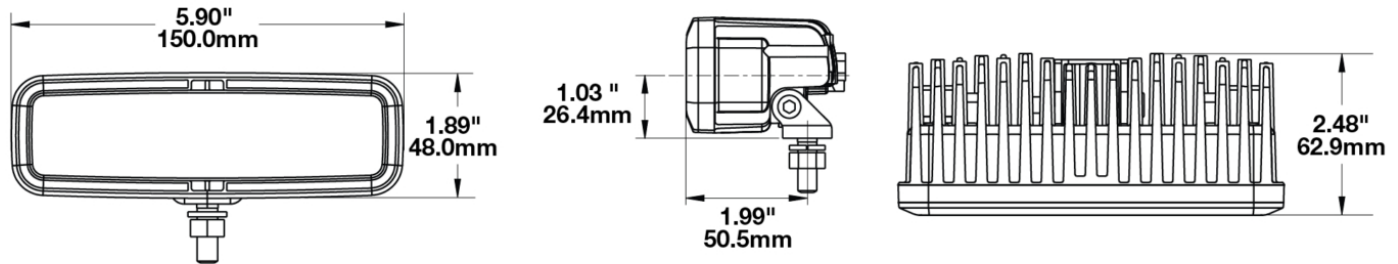

## PRODUCT INFORMATION

<b>Description</b>	12-110V LED Blue Stripe Zone Light
<b>Height</b>	48.00 mm / 1.89 in
<b>Width</b>	150.00 mm / 5.91 in
<b>Depth</b>	63.00 mm / 2.48 in
<b>Shape</b>	Rectangular
<b>Outer Lens Material</b>	Polycarbonate
<b>Outer Lens Color</b>	Clear
<b>Housing Material</b>	Aluminum
<b>Housing Color</b>	Black
<b>Bezel Color</b>	Black
<b>Mounting Hardware Description</b>	(x1) 5/16"-18 x 1.00" Mounting Bolt Bracket
<b>Mounting Type</b>	Pedestal
<b>Minimum Operating Temperature</b>	-40 °C / -40 °F
<b>Maximum Operating Temperature</b>	65 °C / 149 °F
<b>Connector or Wiring</b>	Deutsch DT04-2P
<b>Mating Connector</b>	Deutsch DT06-2S with harness included with flying leads
<b>Product Weight</b>	0.87 lbs / 0.39 kgs
<b>Shipping Weight</b>	1.10 lbs / 0.5 kgs

## PRODUCT DIMENSIONS