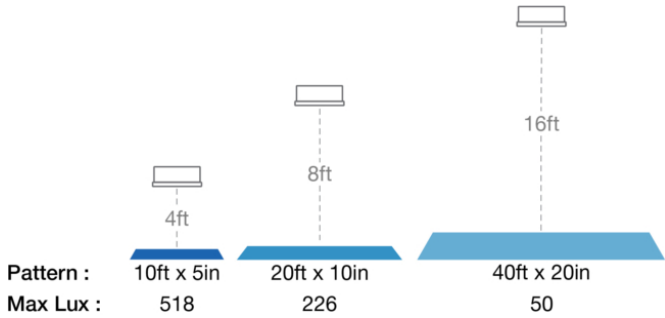

## PRODUCT DIMENSIONS

## PHOTOMETRIC SPECIFICATIONS

<b>Raw Lumen Output</b>	496
<b>Effective Lumen Output</b>	110
<b>Candela Output</b>	1,200
<b>Beam Pattern(s)</b>	Warning - Keep Out Zone