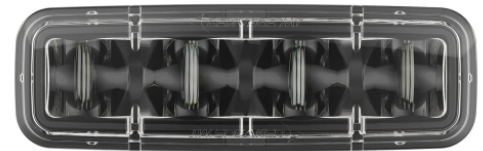

# LED Safety Lights - Model 793

## PRODUCT INFORMATION

---

<b>Description</b>	12-110V LED Blue Stripe Zone Light
<b>Height</b>	48.00 mm / 1.89 in
<b>Width</b>	150.00 mm / 5.91 in
<b>Depth</b>	63.00 mm / 2.48 in
<b>Shape</b>	Rectangular
<b>Outer Lens Material</b>	Polycarbonate
<b>Outer Lens Color</b>	Clear
<b>Housing Material</b>	Aluminum
<b>Housing Color</b>	Black
<b>Bezel Color</b>	Black
<b>Mounting Hardware Description</b>	(x1) 5/16"-18 x 1.00" Mounting Bolt Bracket
<b>Mounting Type</b>	Pedestal
<b>Minimum Operating Temperature</b>	-40 °C / -40 °F
<b>Maximum Operating Temperature</b>	65 °C / 149 °F
<b>Connector or Wiring</b>	Deutsch DT04-2P
<b>Mating Connector</b>	Deutsch DT06-2S with harness included with flying leads
<b>Product Weight</b>	0.79 lbs / 0.36 kgs
<b>Shipping Weight</b>	1.10 lbs / 0.5 kgs