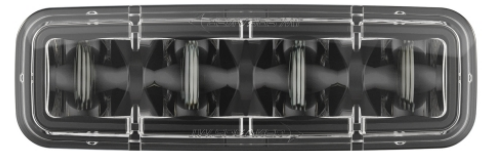

LED Safety Lights - Model 793

PRODUCT INFORMATION

Description	12-110V LED Blue Stripe Zone Light
Height	48.00 mm / 1.89 in
Width	150.00 mm / 5.91 in
Depth	63.00 mm / 2.48 in
Shape	Rectangular
Outer Lens Material	Polycarbonate
Outer Lens Color	Clear
Housing Material	Aluminum
Housing Color	Black
Bezel Color	Black
Mounting Hardware Description	(x1) 5/16"-18 x 1.00" Mounting Bolt Bracket
Mounting Type	Pedestal
Minimum Operating Temperature	-40 °C / -40 °F
Maximum Operating Temperature	65 °C / 149 °F
Connector or Wiring	Deutsch DT04-2P
Mating Connector	Deutsch DT06-2S with harness included with flying leads
Product Weight	0.87 lbs / 0.39 kgs
Shipping Weight	1.10 lbs / 0.5 kgs

PRODUCT DIMENSIONS

ELECTRICAL SPECIFICATIONS

Input Voltage	12-110V DC
Operating Voltage	9-125V DC
Transient Spike Protection	330V Peak @ 1 HZ-100 Pulses
Black Wire	Ground
Red Wire	Power
Current Draw	1.00A @ 12V DC 0.54A @ 24V DC 0.35A @ 48V DC 0.29A @ 80V DC 0.27A @ 110V DC

Eco Friendly
IEC IP69K
UL Recognized

PHOTOMETRIC SPECIFICATIONS

Raw Lumen Output 496
Effective Lumen Output 110
Candela Output 1,200
Beam Pattern(s) Warning - Keep Out Zone

APPLICATIONS

Print date: 2017-08-18