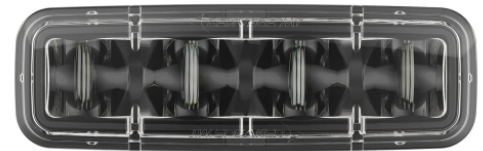

# LED Safety Lights - Model 793

## PRODUCT INFORMATION

<b>Description</b>	12-110V LED Blue Stripe Zone Light
<b>Height</b>	48.00 mm / 1.89 in
<b>Width</b>	150.00 mm / 5.91 in
<b>Depth</b>	63.00 mm / 2.48 in
<b>Shape</b>	Rectangular
<b>Outer Lens Material</b>	Polycarbonate
<b>Outer Lens Color</b>	Clear
<b>Housing Material</b>	Aluminum
<b>Housing Color</b>	Black
<b>Bezel Color</b>	Black
<b>Mounting Hardware Description</b>	(x1) 5/16"-18 x 1.00" Mounting Bolt Bracket
<b>Mounting Type</b>	Pedestal
<b>Minimum Operating Temperature</b>	-40 °C / -40 °F
<b>Maximum Operating Temperature</b>	65 °C / 149 °F
<b>Connector or Wiring</b>	Deutsch DT04-2P
<b>Mating Connector</b>	Deutsch DT06-2S with harness included with flying leads
<b>Product Weight</b>	0.87 lbs / 0.39 kgs
<b>Shipping Weight</b>	1.10 lbs / 0.5 kgs