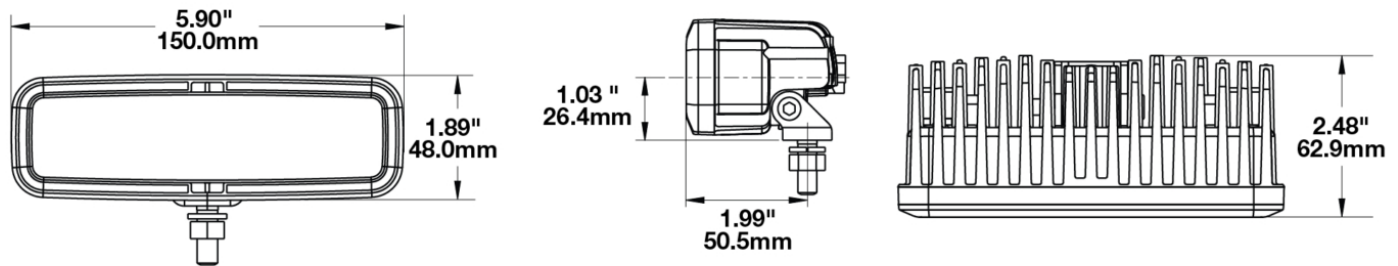

LED Safety Lights - Model 793

PRODUCT INFORMATION

Description	12-110V LED Blue Stripe Zone Light
Height	48.00 mm / 1.89 in
Width	150.00 mm / 5.91 in
Depth	63.00 mm / 2.48 in
Shape	Rectangular
Outer Lens Material	Polycarbonate
Outer Lens Color	Clear
Housing Material	Aluminum
Housing Color	Black
Bezel Color	Black
Mounting Hardware Description	(x1) 5/16"-18 x 1.00" Mounting Bolt Bracket
Mounting Type	Pedestal
Minimum Operating Temperature	-40 °C / -40 °F
Maximum Operating Temperature	65 °C / 149 °F
Connector or Wiring	Deutsch DT04-2P
Mating Connector	Deutsch DT06-2S with harness included with flying leads
Product Weight	0.87 lbs / 0.39 kgs
Shipping Weight	1.10 lbs / 0.5 kgs

PRODUCT DIMENSIONS

ELECTRICAL SPECIFICATIONS

Input Voltage	12-110V DC
Operating Voltage	9-125V DC
Transient Spike Protection	330V Peak @ 1 HZ-100 Pulses
Black Wire	Ground
Red Wire	Power
Current Draw	1.00A @ 12V DC 0.54A @ 24V DC 0.35A @ 48V DC 0.29A @ 80V DC 0.27A @ 110V DC

PHOTOMETRIC SPECIFICATIONS

Raw Lumen Output	496
Effective Lumen Output	110
Candela Output	1,200
Beam Pattern(s)	Warning - Keep Out Zone

APPLICATIONS

Print date: 2018-06-24

© 2018 J.W. Speaker Corporation • Germantown, WI U.S.A.
www.jwspeaker.com • speaker@jwspeaker.com • 262.251.6660