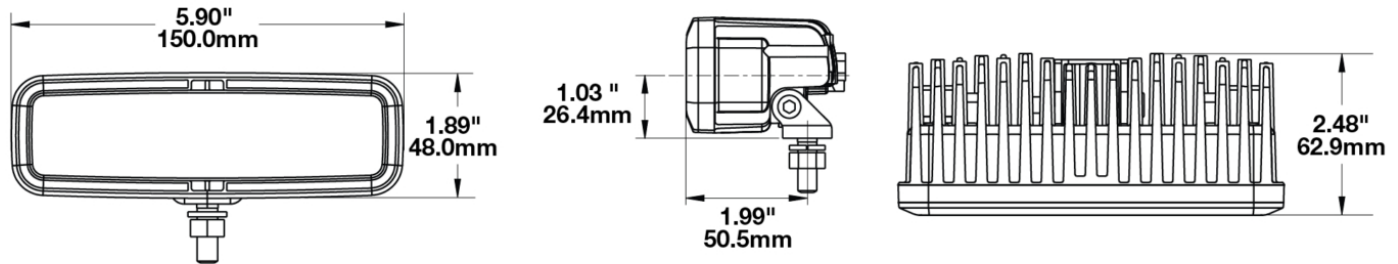

## PRODUCT INFORMATION

---

<b>Description</b>	12-110V LED Blue Stripe Zone Light
<b>Height</b>	48.00 mm / 1.89 in
<b>Width</b>	150.00 mm / 5.91 in
<b>Depth</b>	63.00 mm / 2.48 in
<b>Shape</b>	Rectangular
<b>Outer Lens Material</b>	Polycarbonate
<b>Outer Lens Color</b>	Clear
<b>Housing Material</b>	Aluminum
<b>Housing Color</b>	Black
<b>Bezel Color</b>	Black
<b>Mounting Hardware Description</b>	(x1) 5/16"-18 x 1.00" Mounting Bolt Bracket
<b>Mounting Type</b>	Pedestal
<b>Minimum Operating Temperature</b>	-40 °C / -40 °F
<b>Maximum Operating Temperature</b>	65 °C / 149 °F
<b>Connector or Wiring</b>	Deutsch DT04-2P
<b>Mating Connector</b>	Deutsch DT06-2S with harness included with flying leads
<b>Product Weight</b>	0.79 lbs / 0.36 kgs
<b>Shipping Weight</b>	1.10 lbs / 0.5 kgs

## PRODUCT DIMENSIONS