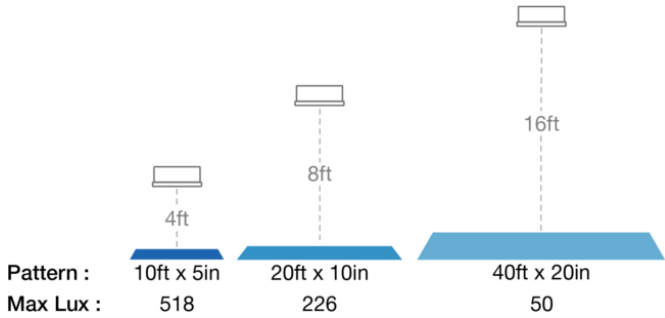

LED Safety Lights - Model 793

PRODUCT INFORMATION

Description	12-110V LED Blue Stripe Zone Light
Height	48.00 mm / 1.89 in
Width	150.00 mm / 5.91 in
Depth	63.00 mm / 2.48 in
Shape	Rectangular
Outer Lens Material	Polycarbonate
Outer Lens Color	Clear
Housing Material	Aluminum
Housing Color	Black
Bezel Color	Black
Mounting Hardware Description	(x1) 5/16"-18 x 1.00" Mounting Bolt Bracket
Mounting Type	Pedestal
Minimum Operating Temperature	-40 °C / -40 °F
Maximum Operating Temperature	65 °C / 149 °F
Connector or Wiring	Deutsch DT04-2P
Mating Connector	Deutsch DT06-2S with harness included with flying leads
Product Weight	0.87 lbs / 0.39 kgs
Shipping Weight	1.10 lbs / 0.5 kgs

PHOTOMETRIC SPECIFICATIONS

Raw Lumen Output	496
Effective Lumen Output	110
Candela Output	1,200
Beam Pattern(s)	Warning - Keep Out Zone

APPLICATIONS

Print date: 2018-06-24

© 2018 J.W. Speaker Corporation • Germantown, WI U.S.A.
www.jwspeaker.com • speaker@jwspeaker.com • 262.251.6660