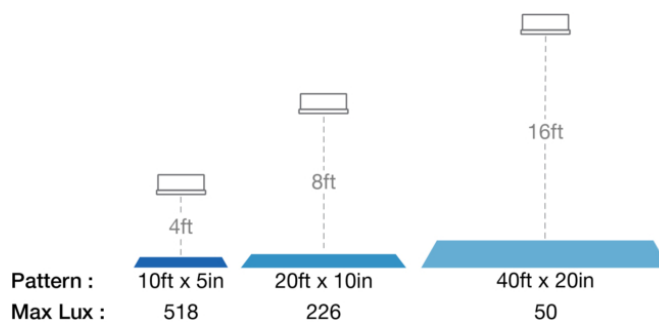

LED Safety Lights - Model 793

PRODUCT INFORMATION

Description	12-110V LED Blue Stripe Zone Light
Height	48.00 mm / 1.89 in
Width	150.00 mm / 5.91 in
Depth	63.00 mm / 2.48 in
Shape	Rectangular
Outer Lens Material	Polycarbonate
Outer Lens Color	Clear
Housing Material	Aluminum
Housing Color	Black
Bezel Color	Black
Mounting Hardware Description	(x1) 5/16"-18 x 1.00" Mounting Bolt Bracket
Mounting Type	Pedestal
Minimum Operating Temperature	-40 °C / -40 °F
Maximum Operating Temperature	65 °C / 149 °F
Connector or Wiring	Deutsch DT04-2P
Mating Connector	Deutsch DT06-2S with harness included with flying leads
Product Weight	0.87 lbs / 0.39 kgs
Shipping Weight	1.10 lbs / 0.5 kgs

Eco Friendly
IEC IP69K
UL Recognized

PHOTOMETRIC SPECIFICATIONS

Raw Lumen Output 496
Effective Lumen Output 110
Candela Output 1,200
Beam Pattern(s) Warning - Keep Out Zone

APPLICATIONS

Print date: 2017-08-18