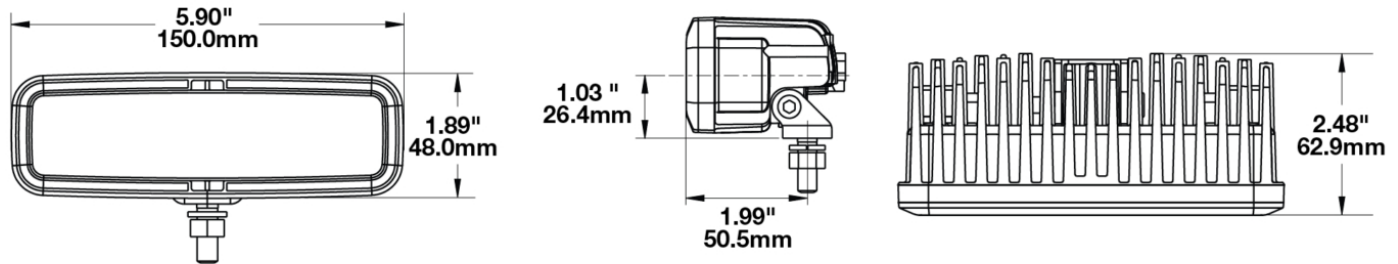

LED Safety Lights - Model 793

PRODUCT INFORMATION

Description	12-110V LED Blue Stripe Zone Light
Height	48.00 mm / 1.89 in
Width	150.00 mm / 5.91 in
Depth	63.00 mm / 2.48 in
Shape	Rectangular
Outer Lens Material	Polycarbonate
Outer Lens Color	Clear
Housing Material	Aluminum
Housing Color	Black
Bezel Color	Black
Mounting Hardware Description	(x1) 5/16"-18 x 1.00" Mounting Bolt Bracket
Mounting Type	Pedestal
Minimum Operating Temperature	-40 °C / -40 °F
Maximum Operating Temperature	65 °C / 149 °F
Connector or Wiring	Deutsch DT04-2P
Mating Connector	Deutsch DT06-2S with harness included with flying leads
Product Weight	0.87 lbs / 0.39 kgs
Shipping Weight	1.10 lbs / 0.5 kgs

PRODUCT DIMENSIONS

ELECTRICAL SPECIFICATIONS

Input Voltage	12-110V DC
Operating Voltage	9-125V DC
Transient Spike Protection	330V Peak @ 1 HZ-100 Pulses
Black Wire	Ground
Red Wire	Power
Current Draw	1.00A @ 12V DC 0.54A @ 24V DC 0.35A @ 48V DC 0.29A @ 80V DC 0.27A @ 110V DC

Eco Friendly
IEC IP69K
UL Recognized

PHOTOMETRIC SPECIFICATIONS

Raw Lumen Output 496
Effective Lumen Output 110
Candela Output 1,200
Beam Pattern(s) Warning - Keep Out Zone

APPLICATIONS

Print date: 2017-08-18