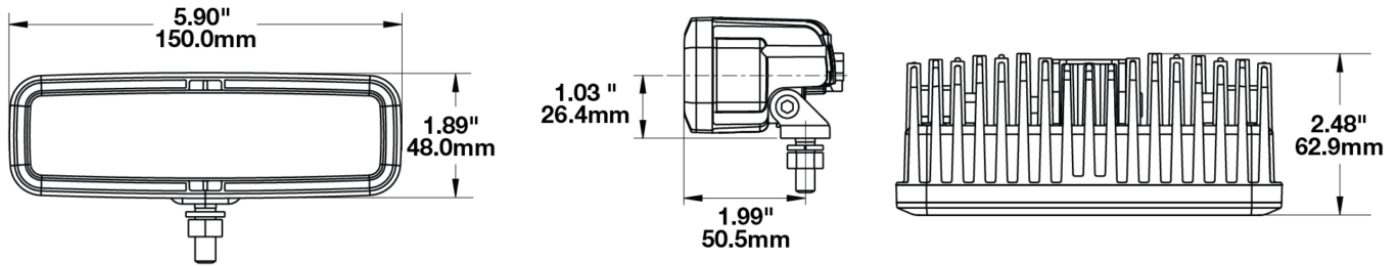

LED Safety Lights - Model 793

PRODUCT INFORMATION

Description	12-110V LED Red Stripe Zone Light
Height	48.00 mm / 1.89 in
Width	150.00 mm / 5.91 in
Depth	63.00 mm / 2.48 in
Shape	Rectangular
Outer Lens Material	Polycarbonate
Outer Lens Color	Clear
Housing Material	Aluminum
Housing Color	Black
Bezel Color	Black
Mounting Hardware Description	(x1) 5/16"-18 x 1.00" Mounting Bolt Bracket
Mounting Type	Pedestal
Minimum Operating Temperature	-40 °C / -40 °F
Maximum Operating Temperature	65 °C / 149 °F
Connector or Wiring	Deutsch DT04-2P
Mating Connector	Deutsch DT06-2S with harness included with flying leads
Product Weight	0.87 lbs / 0.39 kgs
Shipping Weight	1.10 lbs / 0.5 kgs

PRODUCT DIMENSIONS

ELECTRICAL SPECIFICATIONS

Input Voltage	12-110V DC
Operating Voltage	9-125V DC
Transient Spike Protection	330V Peak @ 1 HZ-100 Pulses
Black Wire	Ground
Red Wire	Power
Current Draw	1.60A @ 12V DC 0.60A @ 24V DC 0.52A @ 48V DC 0.40A @ 80V DC 0.38A @ 110V DC

PHOTOMETRIC SPECIFICATIONS

Raw Lumen Output	1,130
Effective Lumen Output	317
Candela Output	3,150
Beam Pattern(s)	Warning - Keep Out Zone

APPLICATIONS

Print date: 2018-06-18

© 2018 J.W. Speaker Corporation • Germantown, WI U.S.A.
www.jwspeaker.com • speaker@jwspeaker.com • 262.251.6660