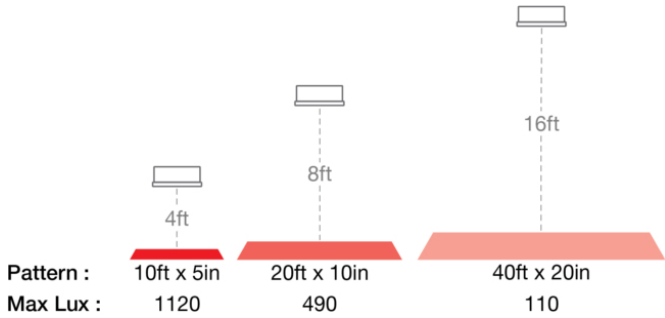

LED Safety Lights - Model 793

PRODUCT INFORMATION

Description	12-90V LED Red Stripe Zone Light
Height	48.00 mm / 1.89 in
Width	150.00 mm / 5.91 in
Depth	63.00 mm / 2.48 in
Shape	Rectangular
Outer Lens Material	Polycarbonate
Outer Lens Color	Clear
Housing Material	Aluminum
Housing Color	Black
Bezel Color	Black
Mounting Hardware Description	(x1) 5/16"-18 x 1.00" Mounting Bolt Bracket
Mounting Type	Pedestal
Minimum Operating Temperature	-40 °C / -40 °F
Maximum Operating Temperature	65 °C / 149 °F
Connector or Wiring	Deutsch DT04-2P
Mating Connector	Deutsch DT06-2S with harness included with flying leads
Product Weight	0.79 lbs / 0.36 kgs
Shipping Weight	1.10 lbs / 0.5 kgs

Eco Friendly
IEC IP69K
UL Recognized

PHOTOMETRIC SPECIFICATIONS

Raw Lumen Output 1,130
Effective Lumen Output 317
Candela Output 3,150
Beam Pattern(s) Warning - Keep Out Zone

APPLICATIONS

Print date: 2018-11-17