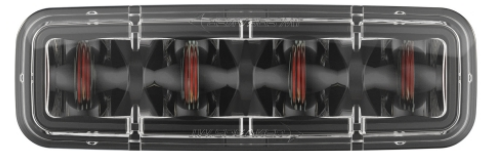

LED Safety Lights - Model 793

PRODUCT INFORMATION

Description	12-110V LED Red Stripe Zone Light
Height	48.00 mm / 1.89 in
Width	150.00 mm / 5.91 in
Depth	63.00 mm / 2.48 in
Shape	Rectangular
Outer Lens Material	Polycarbonate
Outer Lens Color	Clear
Housing Material	Aluminum
Housing Color	Black
Bezel Color	Black
Mounting Hardware Description	(x1) 5/16"-18 x 1.00" Mounting Bolt Bracket
Mounting Type	Pedestal
Minimum Operating Temperature	-40 °C / -40 °F
Maximum Operating Temperature	65 °C / 149 °F
Connector or Wiring	Deutsch DT04-2P
Mating Connector	Deutsch DT06-2S with harness included with flying leads
Product Weight	0.87 lbs / 0.39 kgs
Shipping Weight	1.10 lbs / 0.5 kgs

PRODUCT DIMENSIONS

ELECTRICAL SPECIFICATIONS

Input Voltage	12-110V DC
Operating Voltage	9-125V DC
Transient Spike Protection	330V Peak @ 1 HZ-100 Pulses
Black Wire	Ground
Red Wire	Power
Current Draw	1.60A @ 12V DC 0.60A @ 24V DC 0.52A @ 48V DC 0.40A @ 80V DC 0.38A @ 110V DC

PHOTOMETRIC SPECIFICATIONS

Raw Lumen Output	1,130
Effective Lumen Output	317
Candela Output	3,150
Beam Pattern(s)	Warning - Keep Out Zone

APPLICATIONS

Print date: 2018-06-18

© 2018 J.W. Speaker Corporation • Germantown, WI U.S.A.
www.jwspeaker.com • speaker@jwspeaker.com • 262.251.6660