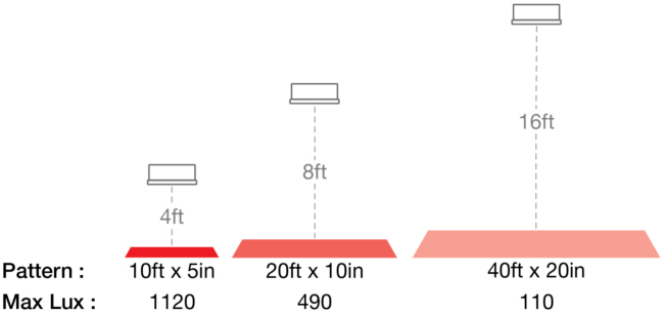

LED Safety Lights - Model 793

PRODUCT INFORMATION

Description	12-110V LED Red Stripe Zone Light
Height	48.00 mm / 1.89 in
Width	150.00 mm / 5.91 in
Depth	63.00 mm / 2.48 in
Shape	Rectangular
Outer Lens Material	Polycarbonate
Outer Lens Color	Clear
Housing Material	Aluminum
Housing Color	Black
Bezel Color	Black
Mounting Hardware Description	(x1) 5/16"-18 x 1.00" Mounting Bolt Bracket
Mounting Type	Pedestal
Minimum Operating Temperature	-40 °C / -40 °F
Maximum Operating Temperature	65 °C / 149 °F
Connector or Wiring	Deutsch DT04-2P
Mating Connector	Deutsch DT06-2S with harness included with flying leads
Product Weight	0.87 lbs / 0.39 kgs
Shipping Weight	1.10 lbs / 0.5 kgs

PHOTOMETRIC SPECIFICATIONS

Raw Lumen Output	1,130
Effective Lumen Output	317
Candela Output	3,150
Beam Pattern(s)	Warning - Keep Out Zone

APPLICATIONS

Print date: 2018-06-18

© 2018 J.W. Speaker Corporation • Germantown, WI U.S.A.
www.jwspeaker.com • speaker@jwspeaker.com • 262.251.6660