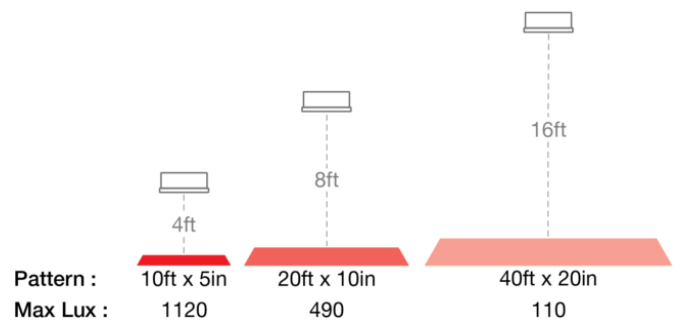

LED Safety Lights - Model 793

PRODUCT INFORMATION

Description	12-110V LED Red Stripe Zone Light
Height	48.00 mm / 1.89 in
Width	150.00 mm / 5.91 in
Depth	63.00 mm / 2.48 in
Shape	Rectangular
Outer Lens Material	Polycarbonate
Outer Lens Color	Clear
Housing Material	Aluminum
Housing Color	Black
Bezel Color	Black
Mounting Hardware Description	(x1) 5/16"-18 x 1.00" Mounting Bolt Bracket
Mounting Type	Pedestal
Minimum Operating Temperature	-40 °C / -40 °F
Maximum Operating Temperature	65 °C / 149 °F
Connector or Wiring	Deutsch DT04-2P
Mating Connector	Deutsch DT06-2S with harness included with flying leads
Product Weight	0.87 lbs / 0.39 kgs
Shipping Weight	1.10 lbs / 0.5 kgs

Eco Friendly
IEC IP69K
UL Recognized

PHOTOMETRIC SPECIFICATIONS

Raw Lumen Output 1,130
Effective Lumen Output 317
Candela Output 3,150
Beam Pattern(s) Warning - Keep Out Zone

APPLICATIONS

Print date: 2018-08-18