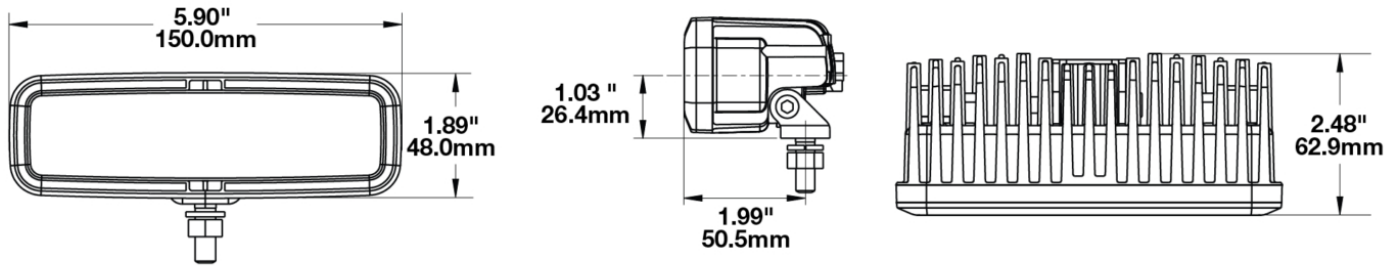

LED Safety Lights - Model 793

PRODUCT INFORMATION

Description	12-90V LED Red Stripe Zone Light
Height	48.00 mm / 1.89 in
Width	150.00 mm / 5.91 in
Depth	63.00 mm / 2.48 in
Shape	Rectangular
Outer Lens Material	Polycarbonate
Outer Lens Color	Clear
Housing Material	Aluminum
Housing Color	Black
Bezel Color	Black
Mounting Hardware Description	(x1) 5/16"-18 x 1.00" Mounting Bolt Bracket
Mounting Type	Pedestal
Minimum Operating Temperature	-40 °C / -40 °F
Maximum Operating Temperature	65 °C / 149 °F
Connector or Wiring	Deutsch DT04-2P
Mating Connector	Deutsch DT06-2S with harness included with flying leads
Product Weight	0.79 lbs / 0.36 kgs
Shipping Weight	1.10 lbs / 0.5 kgs

PRODUCT DIMENSIONS

ELECTRICAL SPECIFICATIONS

Input Voltage	12-80V DC
Operating Voltage	9-90V DC
Transient Spike Protection	330V Peak @ 1 HZ-100 Pulses
Black Wire	Ground
Red Wire	Power
Current Draw	1.60A @ 12V DC 0.60A @ 24V DC 0.52A @ 48V DC 0.40A @ 80V DC

Eco Friendly
IEC IP69K
UL Recognized

PHOTOMETRIC SPECIFICATIONS

Raw Lumen Output 1,130
Effective Lumen Output 317
Candela Output 3,150
Beam Pattern(s) Warning - Keep Out Zone

APPLICATIONS

Print date: 2018-11-17