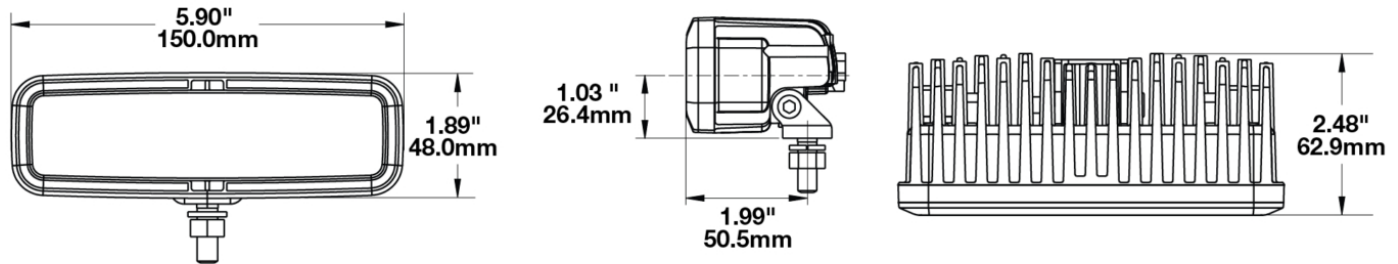

LED Safety Lights - Model 793

PRODUCT INFORMATION

Description	12-110V LED Red Stripe Zone Light
Height	48.00 mm / 1.89 in
Width	150.00 mm / 5.91 in
Depth	63.00 mm / 2.48 in
Shape	Rectangular
Outer Lens Material	Polycarbonate
Outer Lens Color	Clear
Housing Material	Aluminum
Housing Color	Black
Bezel Color	Black
Mounting Hardware Description	(x1) 5/16"-18 x 1.00" Mounting Bolt Bracket
Mounting Type	Pedestal
Minimum Operating Temperature	-40 °C / -40 °F
Maximum Operating Temperature	65 °C / 149 °F
Connector or Wiring	Deutsch DT04-2P
Mating Connector	Deutsch DT06-2S with harness included with flying leads
Product Weight	0.87 lbs / 0.39 kgs
Shipping Weight	1.10 lbs / 0.5 kgs

PRODUCT DIMENSIONS

ELECTRICAL SPECIFICATIONS

Input Voltage	12-110V DC
Operating Voltage	9-125V DC
Transient Spike Protection	330V Peak @ 1 HZ-100 Pulses
Black Wire	Ground
Red Wire	Power
Current Draw	1.60A @ 12V DC 0.60A @ 24V DC 0.52A @ 48V DC 0.40A @ 80V DC 0.38A @ 110V DC

Eco Friendly
IEC IP69K
UL Recognized

PHOTOMETRIC SPECIFICATIONS

Raw Lumen Output 1,130
Effective Lumen Output 317
Candela Output 3,150
Beam Pattern(s) Warning - Keep Out Zone

APPLICATIONS

Print date: 2018-08-18