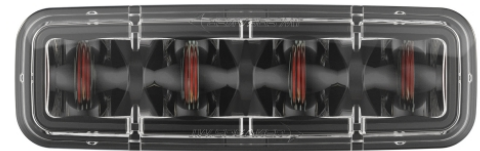

LED Safety Lights - Model 793

PRODUCT INFORMATION

Description	12-90V LED Red Stripe Zone Light
Height	48.00 mm / 1.89 in
Width	150.00 mm / 5.91 in
Depth	63.00 mm / 2.48 in
Shape	Rectangular
Outer Lens Material	Polycarbonate
Outer Lens Color	Clear
Housing Material	Aluminum
Housing Color	Black
Bezel Color	Black
Mounting Hardware Description	(x1) 5/16"-18 x 1.00" Mounting Bolt Bracket
Mounting Type	Pedestal
Minimum Operating Temperature	-40 °C / -40 °F
Maximum Operating Temperature	65 °C / 149 °F
Connector or Wiring	Deutsch DT04-2P
Mating Connector	Deutsch DT06-2S with harness included with flying leads
Product Weight	0.79 lbs / 0.36 kgs
Shipping Weight	1.10 lbs / 0.5 kgs

PRODUCT DIMENSIONS

ELECTRICAL SPECIFICATIONS

Input Voltage	12-80V DC
Operating Voltage	9-90V DC
Transient Spike Protection	330V Peak @ 1 HZ-100 Pulses
Black Wire	Ground
Red Wire	Power
Current Draw	1.60A @ 12V DC 0.60A @ 24V DC 0.52A @ 48V DC 0.40A @ 80V DC

Eco Friendly
IEC IP69K
UL Recognized

PHOTOMETRIC SPECIFICATIONS

Raw Lumen Output 1,130
Effective Lumen Output 317
Candela Output 3,150
Beam Pattern(s) Warning - Keep Out Zone

APPLICATIONS

Print date: 2018-11-17