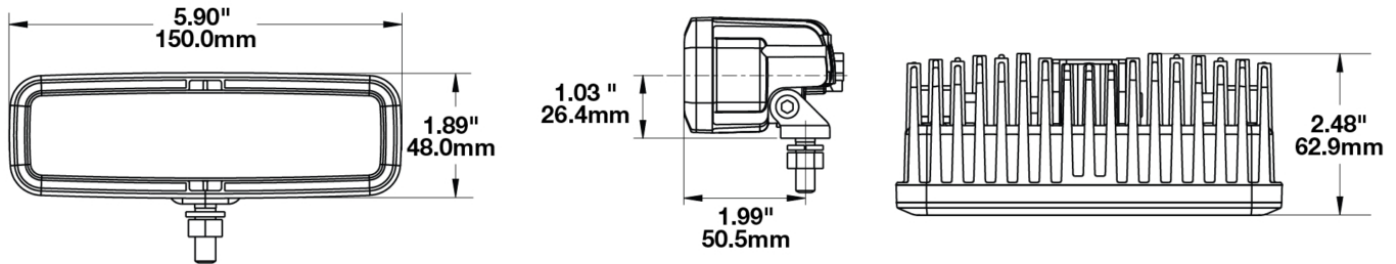

## PRODUCT INFORMATION

---

<b>Description</b>	12-110V LED Red Stripe Zone Light
<b>Height</b>	48.00 mm / 1.89 in
<b>Width</b>	150.00 mm / 5.91 in
<b>Depth</b>	63.00 mm / 2.48 in
<b>Shape</b>	Rectangular
<b>Outer Lens Material</b>	Polycarbonate
<b>Outer Lens Color</b>	Clear
<b>Housing Material</b>	Aluminum
<b>Housing Color</b>	Black
<b>Bezel Color</b>	Black
<b>Mounting Hardware Description</b>	(x1) 5/16"-18 x 1.00" Mounting Bolt Bracket
<b>Mounting Type</b>	Pedestal
<b>Minimum Operating Temperature</b>	-40 °C / -40 °F
<b>Maximum Operating Temperature</b>	65 °C / 149 °F
<b>Connector or Wiring</b>	Deutsch DT04-2P
<b>Mating Connector</b>	Deutsch DT06-2S with harness included with flying leads
<b>Product Weight</b>	0.87 lbs / 0.39 kgs
<b>Shipping Weight</b>	1.10 lbs / 0.5 kgs

## PRODUCT DIMENSIONS