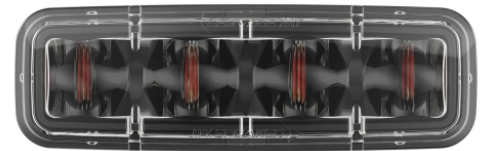

LED Safety Lights - Model 793

PRODUCT INFORMATION

Description	12-110V LED Red Stripe Zone Light
Height	48.00 mm / 1.89 in
Width	150.00 mm / 5.91 in
Depth	63.00 mm / 2.48 in
Shape	Rectangular
Outer Lens Material	Polycarbonate
Outer Lens Color	Clear
Housing Material	Aluminum
Housing Color	Black
Bezel Color	Black
Mounting Hardware Description	(x1) 5/16"-18 x 1.00" Mounting Bolt Bracket
Mounting Type	Pedestal
Minimum Operating Temperature	-40 °C / -40 °F
Maximum Operating Temperature	65 °C / 149 °F
Connector or Wiring	Deutsch DT04-2P
Mating Connector	Deutsch DT06-2S with harness included with flying leads
Product Weight	0.87 lbs / 0.39 kgs
Shipping Weight	1.10 lbs / 0.5 kgs

PRODUCT DIMENSIONS

ELECTRICAL SPECIFICATIONS

Input Voltage	12-110V DC
Operating Voltage	9-125V DC
Transient Spike Protection	330V Peak @ 1 HZ-100 Pulses
Black Wire	Ground
Red Wire	Power
Current Draw	1.60A @ 12V DC 0.60A @ 24V DC 0.52A @ 48V DC 0.40A @ 80V DC 0.38A @ 110V DC

Eco Friendly
IEC IP69K
UL Recognized

PHOTOMETRIC SPECIFICATIONS

Raw Lumen Output 1,130
Effective Lumen Output 317
Candela Output 3,150
Beam Pattern(s) Warning - Keep Out Zone

APPLICATIONS

Print date: 2018-08-18