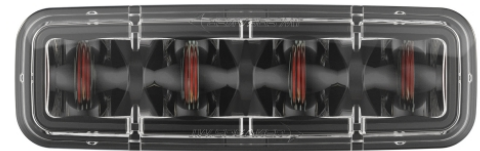

# LED Safety Lights - Model 793

## PRODUCT INFORMATION

---

<b>Description</b>	12-110V LED Red Stripe Zone Light
<b>Height</b>	48.00 mm / 1.89 in
<b>Width</b>	150.00 mm / 5.91 in
<b>Depth</b>	63.00 mm / 2.48 in
<b>Shape</b>	Rectangular
<b>Outer Lens Material</b>	Polycarbonate
<b>Outer Lens Color</b>	Clear
<b>Housing Material</b>	Aluminum
<b>Housing Color</b>	Black
<b>Bezel Color</b>	Black
<b>Mounting Hardware Description</b>	(x1) 5/16"-18 x 1.00" Mounting Bolt Bracket
<b>Mounting Type</b>	Pedestal
<b>Minimum Operating Temperature</b>	-40 °C / -40 °F
<b>Maximum Operating Temperature</b>	65 °C / 149 °F
<b>Connector or Wiring</b>	Deutsch DT04-2P
<b>Mating Connector</b>	Deutsch DT06-2S with harness included with flying leads
<b>Product Weight</b>	0.87 lbs / 0.39 kgs
<b>Shipping Weight</b>	1.10 lbs / 0.5 kgs