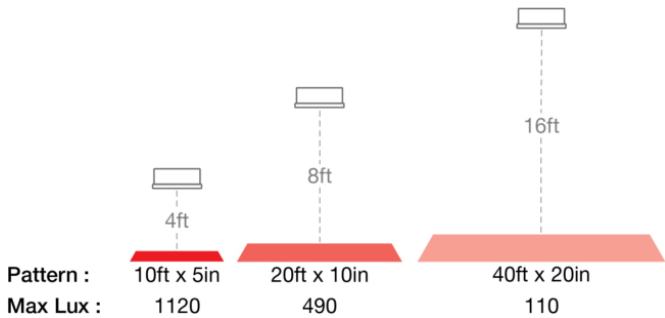

## PRODUCT DIMENSIONS

## PHOTOMETRIC SPECIFICATIONS

**Raw Lumen Output** 1,130  
**Effective Lumen Output** 317  
**Candela Output** 3,150  
**Beam Pattern(s)** Warning - Keep Out Zone