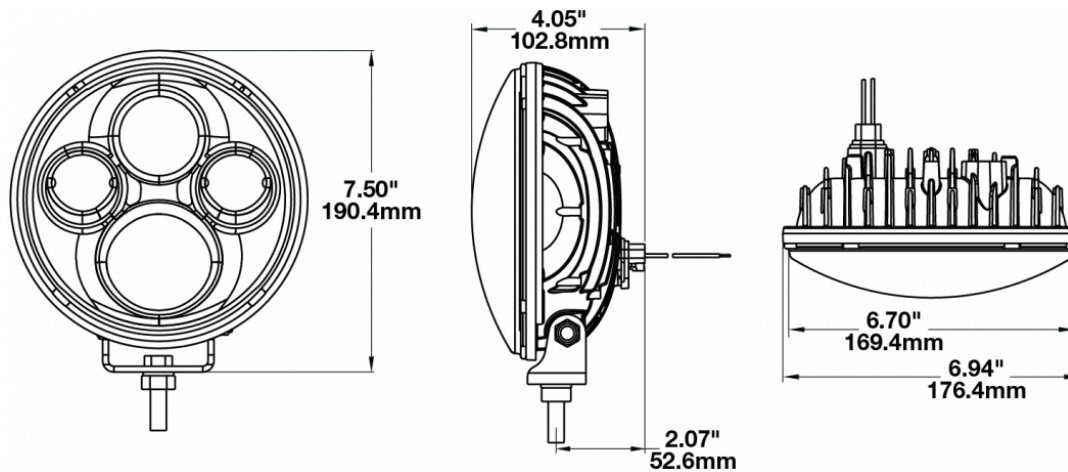

## PRODUCT INFORMATION

<b>Description</b>	12-24V ECE LED High Beam with Black Inner Bezel & Pedestal Mount - 2 Light Kit
<b>Height</b>	177.80 mm / 7 in
<b>Width</b>	177.80 mm / 7 in
<b>Depth</b>	99.06 mm / 3.9 in
<b>Shape</b>	Round
<b>Outer Lens Material</b>	Polycarbonate
<b>Outer Lens Color</b>	Clear
<b>Housing Material</b>	Aluminum
<b>Housing Color</b>	Black
<b>Bezel Color</b>	Black
<b>Mounting Hardware Description</b>	(x1) 3/8"-16 x UNC
<b>Mounting Type</b>	U Bracket
<b>Minimum Operating Temperature</b>	-40 °C / -40 °F
<b>Maximum Operating Temperature</b>	65 °C / 149 °F
<b>Connector or Wiring</b>	Integral Deutsch DT04-2P
<b>Mating Connector</b>	DT06-2S
<b>Product Weight</b>	2.20 lbs / 1 kgs
<b>Shipping Weight</b>	7.20 lbs / 3.27 kgs

## PRODUCT DIMENSIONS