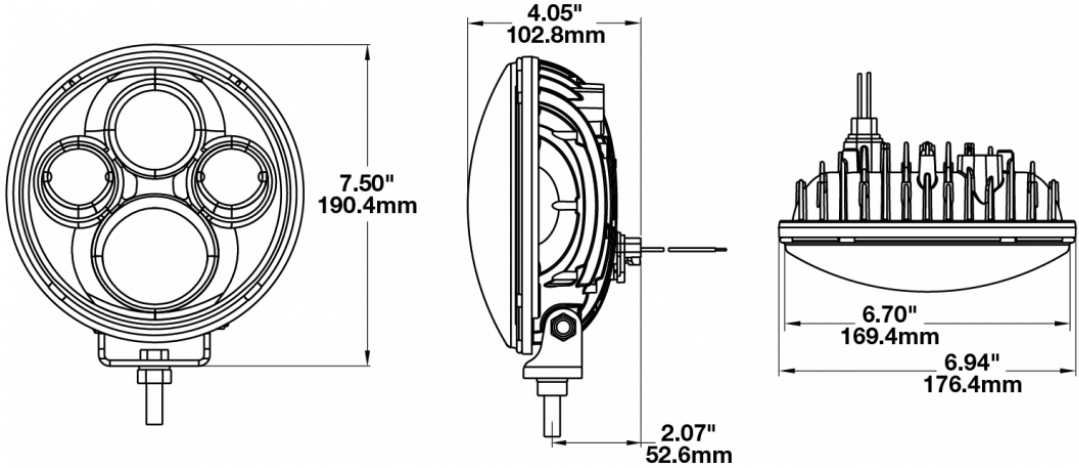

## PRODUCT INFORMATION

<b>Description</b>	12-24V ECE LED High Beam with Chrome Inner Bezel & Pedestal Mount - 2 Light Kit
<b>Height</b>	177.80 mm / 7 in
<b>Width</b>	177.80 mm / 7 in
<b>Depth</b>	99.06 mm / 3.9 in
<b>Shape</b>	Round
<b>Outer Lens Material</b>	Polycarbonate
<b>Outer Lens Color</b>	Clear
<b>Housing Material</b>	Aluminum
<b>Housing Color</b>	Black
<b>Bezel Color</b>	Chrome
<b>Mounting Hardware Description</b>	(x1) 3/8"-16 x UNC
<b>Mounting Type</b>	U Bracket
<b>Minimum Operating Temperature</b>	-40 °C / -40 °F
<b>Maximum Operating Temperature</b>	65 °C / 149 °F
<b>Connector or Wiring</b>	Integral Deutsch DT04-2P
<b>Mating Connector</b>	DT06-2S
<b>Product Weight</b>	2.20 lbs / 1 kgs
<b>Shipping Weight</b>	7.20 lbs / 3.27 kgs

## PRODUCT DIMENSIONS