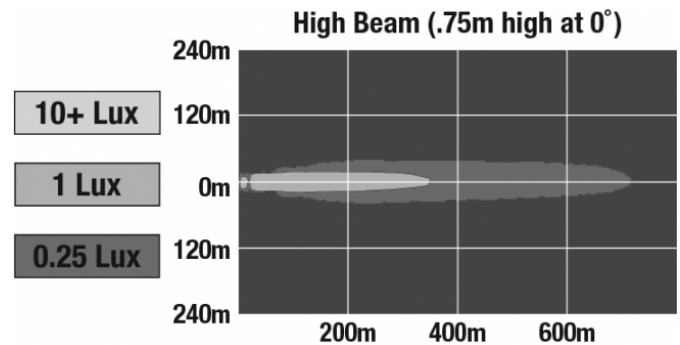

## PRODUCT INFORMATION

<b>Description</b>	12-24V ECE LED High Beam with Chrome Inner Bezel & Pedestal Mount - 2 Light Kit
<b>Height</b>	177.80 mm / 7 in
<b>Width</b>	177.80 mm / 7 in
<b>Depth</b>	99.06 mm / 3.9 in
<b>Shape</b>	Round
<b>Outer Lens Material</b>	Polycarbonate
<b>Outer Lens Color</b>	Clear
<b>Housing Material</b>	Aluminum
<b>Housing Color</b>	Black
<b>Bezel Color</b>	Chrome
<b>Mounting Hardware Description</b>	(x1) 3/8"-16 x UNC
<b>Mounting Type</b>	U Bracket
<b>Minimum Operating Temperature</b>	-40 °C / -40 °F
<b>Maximum Operating Temperature</b>	65 °C / 149 °F
<b>Connector or Wiring</b>	Integral Deutsch DT04-2P
<b>Mating Connector</b>	DT06-2S
<b>Product Weight</b>	2.20 lbs / 1 kgs
<b>Shipping Weight</b>	7.20 lbs / 3.27 kgs

## PRODUCT DIMENSIONS

## PHOTOMETRIC SPECIFICATIONS

<b>Raw Lumen Output</b>	3,300 (High Beam)
<b>Effective Lumen Output</b>	1,440 (High Beam)
<b>Candela Output</b>	133,000
<b>Nominal LED Color Temperature</b>	5000 K
<b>Beam Pattern(s)</b>	Forward Lighting - Driving Forward Lighting - High Beam (ECE)