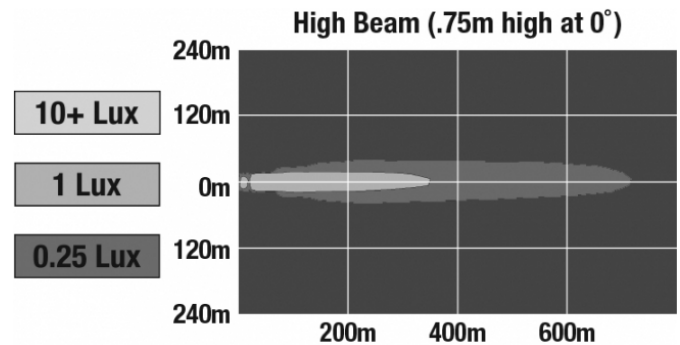

## PRODUCT INFORMATION

<b>Description</b>	12-24V ECE LED High Beam with Chrome Inner Bezel & Pedestal Mount - 2 Light Kit
<b>Height</b>	177.80 mm / 7 in
<b>Width</b>	177.80 mm / 7 in
<b>Depth</b>	99.06 mm / 3.9 in
<b>Shape</b>	Round
<b>Outer Lens Material</b>	Polycarbonate
<b>Outer Lens Color</b>	Clear
<b>Housing Material</b>	Aluminum
<b>Housing Color</b>	Black
<b>Bezel Color</b>	Chrome
<b>Mounting Hardware Description</b>	(x1) 3/8"-16 x UNC
<b>Mounting Type</b>	U Bracket
<b>Minimum Operating Temperature</b>	-40 °C / -40 °F
<b>Maximum Operating Temperature</b>	65 °C / 149 °F
<b>Connector or Wiring</b>	Integral Deutsch DT04-2P
<b>Mating Connector</b>	DT06-2S
<b>Product Weight</b>	0.00 lbs / 0 kgs
<b>Shipping Weight</b>	7.20 lbs / 3.27 kgs

## PRODUCT DIMENSIONS

## PHOTOMETRIC SPECIFICATIONS

<b>Raw Lumen Output</b>	4,160 (High Beam)
<b>Effective Lumen Output</b>	1,820 (High Beam)
<b>Candela Output</b>	133,000
<b>Nominal LED Color Temperature</b>	5000 K
<b>Beam Pattern(s)</b>	Forward Lighting - Driving Forward Lighting - High Beam (ECE)