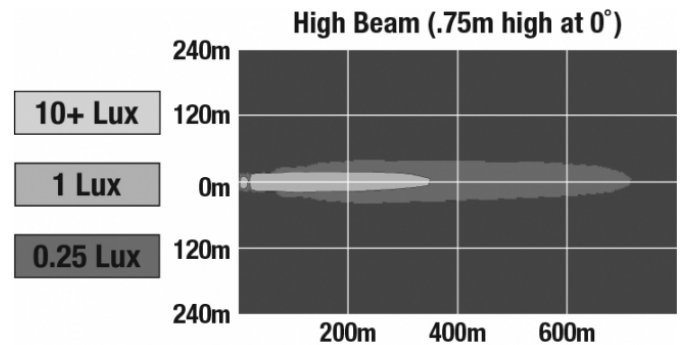

J.W. SPEAKER
Engineered. Lighting. Solutions.

LED Auxiliary Lights - Model TS4000

PHOTOMETRIC SPECIFICATIONS

| | |
|--------------------------------------|--|
| Raw Lumen Output | 3,300 (High Beam) |
| Effective Lumen Output | 1,440 (High Beam) |
| Candela Output | 133,000 |
| Nominal LED Color Temperature | 5000 K |
| Beam Pattern(s) | Forward Lighting - Driving Forward Lighting - High Beam (ECE) |