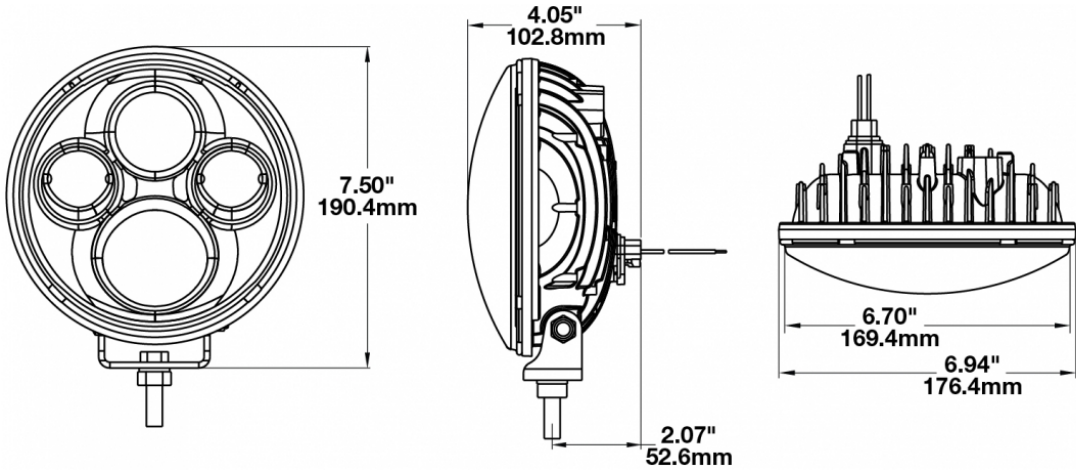

## PRODUCT INFORMATION

<b>Description</b>	12-24V ECE LED High Beam with Chrome Inner Bezel & Pedestal Mount
<b>Height</b>	177.80 mm / 7 in
<b>Width</b>	177.80 mm / 7 in
<b>Depth</b>	99.06 mm / 3.9 in
<b>Shape</b>	Round
<b>Outer Lens Material</b>	Polycarbonate
<b>Outer Lens Color</b>	Clear
<b>Housing Material</b>	Aluminum
<b>Housing Color</b>	Black
<b>Bezel Color</b>	Chrome
<b>Mounting Hardware Description</b>	(x1) 3/8"-16 x UNC
<b>Mounting Type</b>	U Bracket
<b>Minimum Operating Temperature</b>	-40 °C / -40 °F
<b>Maximum Operating Temperature</b>	65 °C / 149 °F
<b>Connector or Wiring</b>	Integral Deutsch DT04-2P
<b>Mating Connector</b>	DT06-2S
<b>Product Weight</b>	0.00 lbs / 0 kgs
<b>Shipping Weight</b>	3.70 lbs / 1.68 kgs

## PRODUCT DIMENSIONS