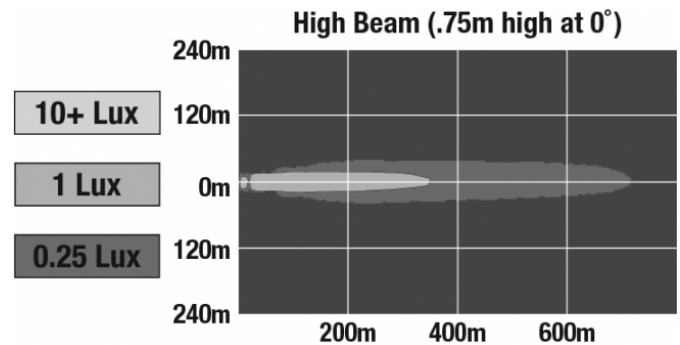

## PRODUCT INFORMATION

<b>Description</b>	12-24V ECE LED High Beam with Chrome Inner Bezel & Pedestal Mount
<b>Height</b>	177.80 mm / 7 in
<b>Width</b>	177.80 mm / 7 in
<b>Depth</b>	99.06 mm / 3.9 in
<b>Shape</b>	Round
<b>Outer Lens Material</b>	Polycarbonate
<b>Outer Lens Color</b>	Clear
<b>Housing Material</b>	Aluminum
<b>Housing Color</b>	Black
<b>Bezel Color</b>	Chrome
<b>Mounting Hardware Description</b>	(x1) 3/8"-16 x UNC
<b>Mounting Type</b>	U Bracket
<b>Minimum Operating Temperature</b>	-40 °C / -40 °F
<b>Maximum Operating Temperature</b>	65 °C / 149 °F
<b>Connector or Wiring</b>	Integral Deutsch DT04-2P
<b>Mating Connector</b>	DT06-2S
<b>Product Weight</b>	0.00 lbs / 0 kgs
<b>Shipping Weight</b>	3.70 lbs / 1.68 kgs

## PRODUCT DIMENSIONS

## PHOTOMETRIC SPECIFICATIONS

<b>Raw Lumen Output</b>	4,160 (High Beam)
<b>Effective Lumen Output</b>	1820 (High Beam)
<b>Candela Output</b>	133,000
<b>Nominal LED Color Temperature</b>	5000 K
<b>Beam Pattern(s)</b>	Forward Lighting - Driving Forward Lighting - High Beam (ECE)