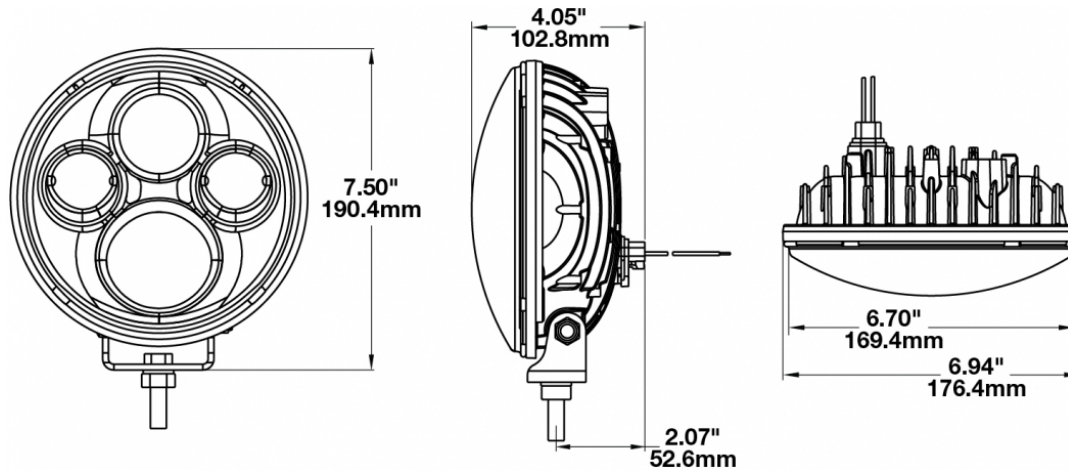

LED Auxiliary Lights - Model TS4000

PRODUCT INFORMATION

| | |
|--------------------------------------|---|
| Description | 12-24V ECE LED High Beam with Chrome Inner Bezel & Pedestal Mount |
| Height | 177.80 mm / 7 in |
| Width | 177.80 mm / 7 in |
| Depth | 99.06 mm / 3.9 in |
| Shape | Round |
| Outer Lens Material | Polycarbonate |
| Outer Lens Color | Clear |
| Housing Material | Aluminum |
| Housing Color | Black |
| Bezel Color | Chrome |
| Mounting Hardware Description | (x1) 3/8"-16 x UNC |
| Mounting Type | U Bracket |
| Minimum Operating Temperature | -40 °C / -40 °F |
| Maximum Operating Temperature | 65 °C / 149 °F |
| Connector or Wiring | Integral Deutsch DT04-2P |
| Mating Connector | DT06-2S |
| Product Weight | 2.20 lbs / 1 kgs |
| Shipping Weight | 3.70 lbs / 1.68 kgs |

PRODUCT DIMENSIONS

ELECTRICAL SPECIFICATIONS

| | |
|--------------------------|----------------------------------|
| Input Voltage | 12-24V DC |
| Operating Voltage | 9-32V DC |
| Black Wire | Ground |
| Red Wire | Positive |
| Current Draw | 4.80A @ 12V DC 2.50A @ 24V DC |

APPLICATIONS

RELATED PRODUCTS

Part Number
0551603

12-24V ECE LED High Beam with Chrome Inner Bezel & Pedestal Mount - 2 Light Kit

Part Number
0551693

12-24V ECE LED High Beam with Black Inner Bezel & Pedestal Mount - 2 Light Kit