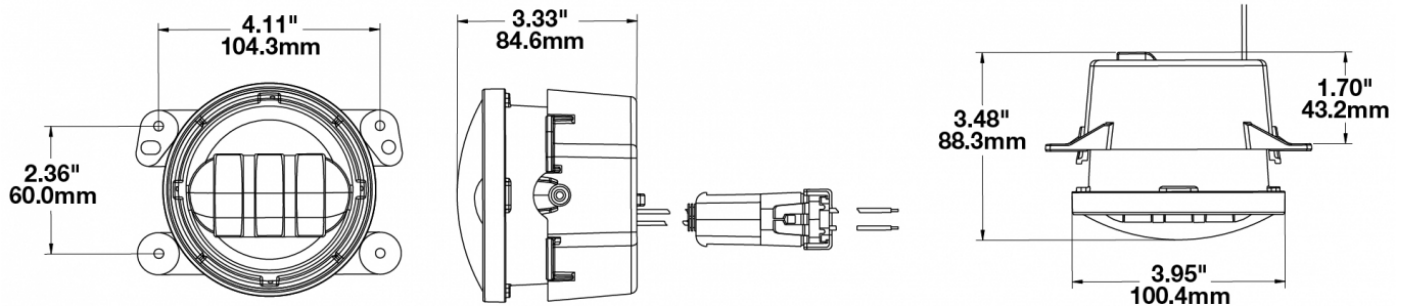

LED Jeep Fog Lights - Model 6145 J Series

PRODUCT INFORMATION

Description	12V SAE/ECE RHT & LHT Fog Light with Black Inner Bezel & Black Housing - 2 Light Kit
Height	100.08 mm / 3.94 in
Width	125.73 mm / 4.95 in
Depth	88.39 mm / 3.48 in
Shape	Round
Outer Lens Material	Hardcoated Polycarbonate
Outer Lens Color	Clear
Housing Material	Die-Cast Aluminum
Housing Color	Black
Bezel Color	Black
Mounting Type	Bumper Mount
Minimum Operating Temperature	-40 °C / -40 °F
Maximum Operating Temperature	65 °C / 149 °F
Connector or Wiring	Packard (#12084167)
Mating Connector	Packard (#12059183)
Product Weight	0.93 lbs / 0.42 kgs
Additional Information	The Model 6145 J Series fog lights are designed exclusively for Jeep Fog Lights, intended for 2014 & newer model year Jeep Wranglers. Splicing required.

PRODUCT DIMENSIONS

ELECTRICAL SPECIFICATIONS

Input Voltage	12V DC
Operating Voltage	10-15V DC
Red Wire	Positive
Black Wire	Negative
Current Draw	1.5A @ 12V DC

REGULATORY STANDARDS COMPLIANCE

Buy America Standards
Eco Friendly
SAE J583