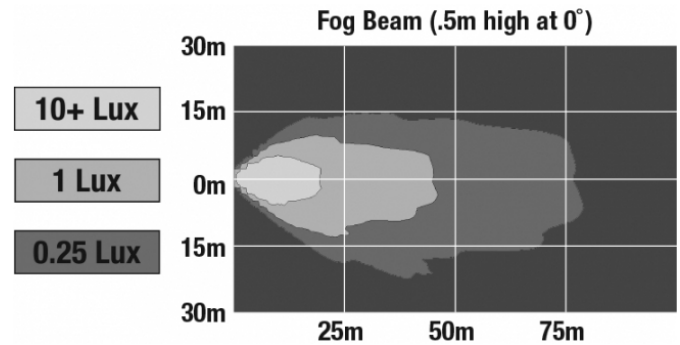

Raw Lumen Output	1,080
Effective Lumen Output	610
Nominal LED Color Temperature	5000 K
Beam Pattern(s)	Forward Lighting - Fog

APPLICATIONS

RELATED PRODUCTS

Part Number

0550861

12V SAE/ECE RHT &
LHT Fog Light with
Chrome Inner Bezel &
Black Housing - 2 Light
Kit