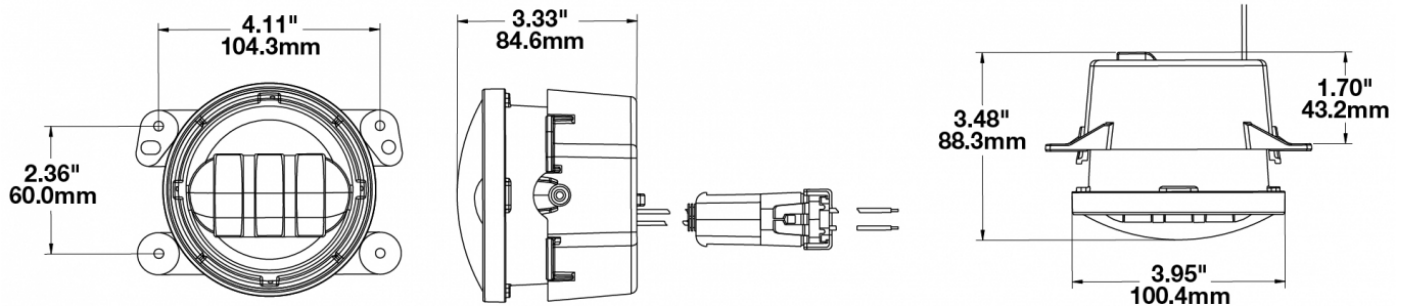

## PRODUCT INFORMATION

|                                      |  |
|--------------------------------------|--|
| <b>Description</b>                   | 12V SAE/ECE RHT & LHT Fog Light with Chrome Inner Bezel & Black Housing - 2 Light Kit  |
| <b>Height</b>                        | 100.08 mm / 3.94 in  |
| <b>Width</b>                         | 125.73 mm / 4.95 in  |
| <b>Depth</b>                         | 88.39 mm / 3.48 in   |
| <b>Shape</b>                         | Round  |
| <b>Outer Lens Material</b>           | Hardcoated Polycarbonate   |
| <b>Outer Lens Color</b>              | Clear  |
| <b>Housing Material</b>              | Die-Cast Aluminum  |
| <b>Housing Color</b>                 | Black  |
| <b>Bezel Color</b>                   | Chrome   |
| <b>Mounting Type</b>                 | Bumper Mount   |
| <b>Minimum Operating Temperature</b> | -40 °C / -40 °F  |
| <b>Maximum Operating Temperature</b> | 65 °C / 149 °F   |
| <b>Connector or Wiring</b>           | Packard (#12084167)  |
| <b>Mating Connector</b>              | Packard (#12059183)  |
| <b>Product Weight</b>                | 0.93 lbs / 0.42 kgs  |
| <b>Additional Information</b>        | The Model 6145 J Series fog lights are designed exclusively for Jeep Fog Lights, intended for 2014 & newer model year Jeep Wranglers. Splicing required. |

## PRODUCT DIMENSIONS