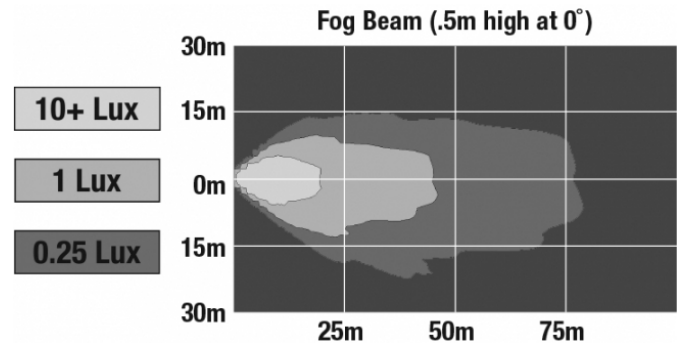

## PRODUCT DIMENSIONS

## PHOTOMETRIC SPECIFICATIONS

|                                      |                        |
|--------------------------------------|------------------------|
| <b>Raw Lumen Output</b>              | 1,080                  |
| <b>Effective Lumen Output</b>        | 610                    |
| <b>Nominal LED Color Temperature</b> | 5000 K                 |
| <b>Beam Pattern(s)</b>               | Forward Lighting - Fog |