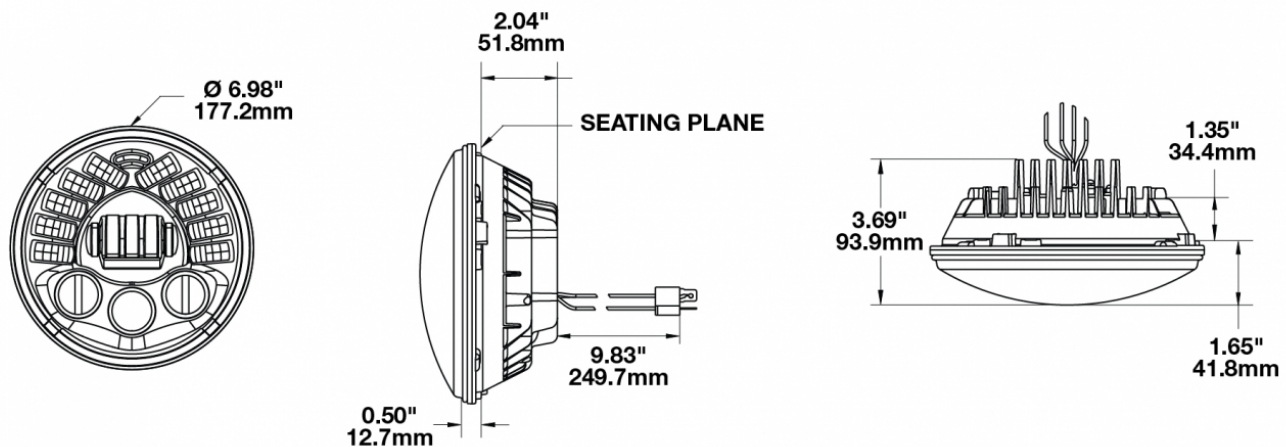

PRODUCT DIMENSIONS

Print date: 2018-11-20

© 2018 J.W. Speaker Corporation • Germantown, WI U.S.A.
www.jwspeaker.com • speaker@jwspeaker.com • 262.251.6660

J.W. SPEAKER
Engineered. Lighting. Solutions.