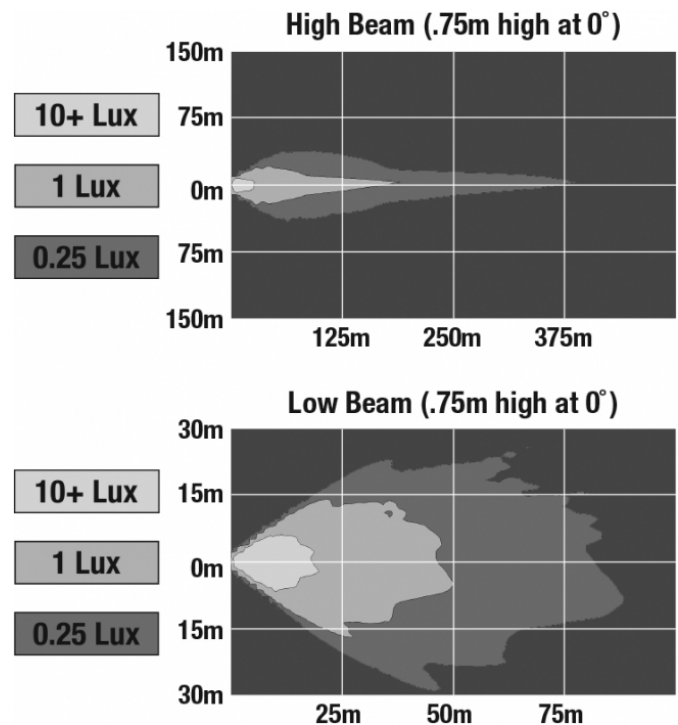

## PRODUCT INFORMATION

<b>Description</b>	12V DOT/ECE LED High & Low Beam Headlight with Chrome Inner Bezel
<b>Height</b>	177.20 mm / 6.98 in
<b>Width</b>	177.20 mm / 6.98 in
<b>Depth</b>	93.68 mm / 3.69 in
<b>Shape</b>	Round
<b>Outer Lens Material</b>	Polycarbonate
<b>Outer Lens Color</b>	Clear
<b>Housing Material</b>	Die-Cast Aluminum
<b>Bezel Color</b>	Chrome
<b>Retrofits</b>	Bucket 7" Round Headlights (PAR56)
<b>Minimum Operating Temperature</b>	-40 °C / -40 °F
<b>Maximum Operating Temperature</b>	65 °C / 149 °F
<b>Connector or Wiring</b>	H4
<b>Mating Connector</b>	H4 AMP#172615-2
<b>Shipping Weight</b>	3.13 lbs / 1.42 kgs

## PHOTOMETRIC SPECIFICATIONS

<b>Raw Lumen Output</b>	2,250 (High Beam); 2025 (Low Beam)
<b>Effective Lumen Output</b>	1,150 (High Beam); 850 (Low Beam)
<b>Candela Output</b>	48,000 (High Beam); 11,500 (Low Beam)
<b>Nominal LED Color Temperature</b>	5000 K
<b>Beam Pattern(s)</b>	Forward Lighting - High Beam (DOT/ECE) Forward Lighting - Low Beam (DOT/ECE) Signalization - Front Position