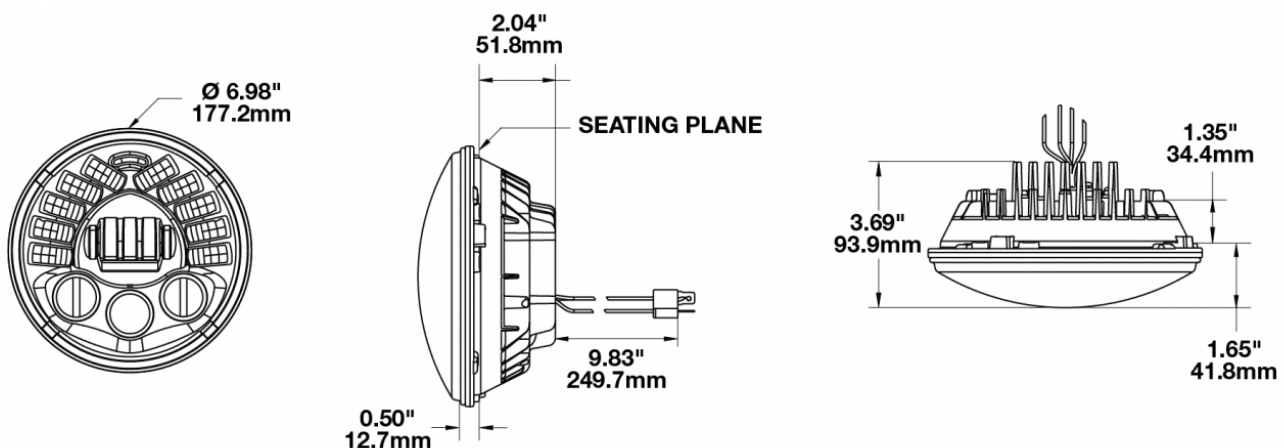

PRODUCT DIMENSIONS

Print date: 2017-08-23

© 2017 J.W. Speaker Corporation • Germantown, WI U.S.A.
www.jwspeaker.com • speaker@jwspeaker.com • 262.251.6660

J.W. SPEAKER
Engineered. Lighting. Solutions.