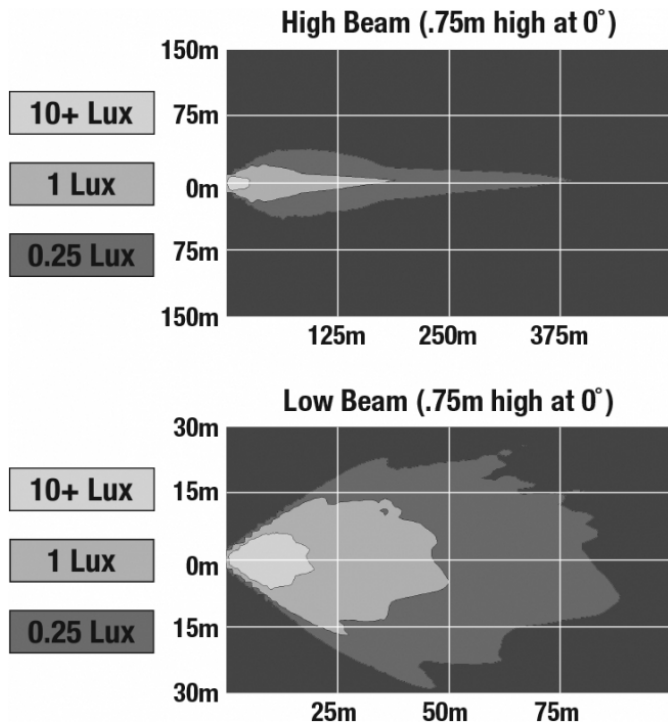

## PRODUCT INFORMATION

<b>Description</b>	12V DOT/ECE LED High & Low Beam Headlight with Chrome Inner Bezel
<b>Height</b>	177.20 mm / 6.98 in
<b>Width</b>	177.20 mm / 6.98 in
<b>Depth</b>	93.68 mm / 3.69 in
<b>Shape</b>	Round
<b>Outer Lens Material</b>	Polycarbonate
<b>Outer Lens Color</b>	Clear
<b>Housing Material</b>	Die-Cast Aluminum
<b>Bezel Color</b>	Chrome
<b>Retrofits</b>	Bucket 7" Round Headlights (PAR56)
<b>Minimum Operating Temperature</b>	-40 °C / -40 °F
<b>Maximum Operating Temperature</b>	65 °C / 149 °F
<b>Connector or Wiring</b>	H4
<b>Mating Connector</b>	H4 AMP#172615-2

## PHOTOMETRIC SPECIFICATIONS