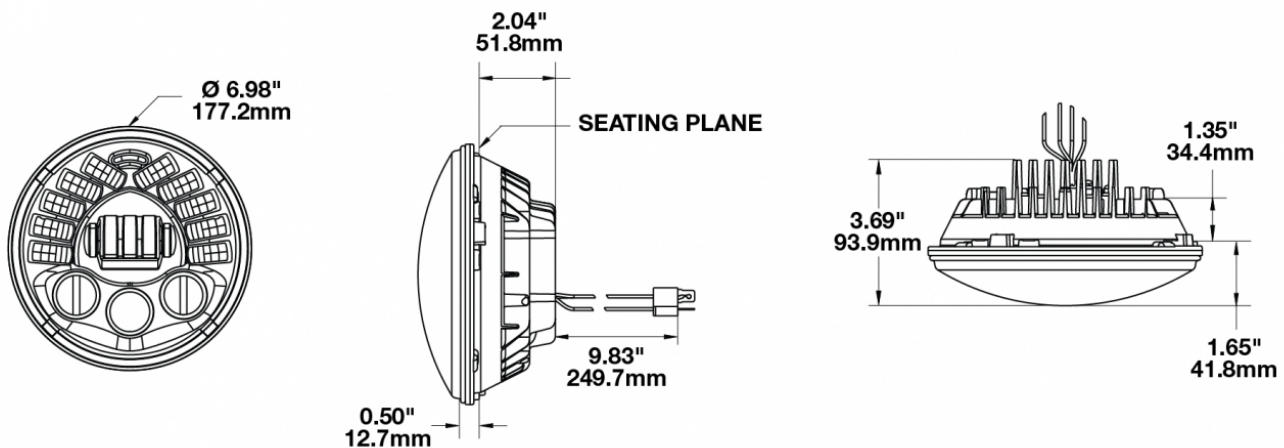

Motorcycle LED Headlights - Model 8790

PRODUCT INFORMATION

Description	12V DOT/ECE LED High & Low Beam Headlight with Chrome Inner Bezel
Height	177.20 mm / 6.98 in
Width	177.20 mm / 6.98 in
Depth	93.68 mm / 3.69 in
Shape	Round
Outer Lens Material	Polycarbonate
Outer Lens Color	Clear
Housing Material	Die-Cast Aluminum
Bezel Color	Chrome
Retrofits	Bucket 7" Round Headlights (PAR56)
Minimum Operating Temperature	-40 °C / -40 °F
Maximum Operating Temperature	65 °C / 149 °F
Connector or Wiring	H4
Mating Connector	H4 AMP#172615-2

PRODUCT DIMENSIONS

Print date: 2017-05-23

© 2017 J.W. Speaker Corporation • Germantown, WI U.S.A.
 www.jwspeaker.com • speaker@jwspeaker.com • 262.251.6660

J.W. SPEAKER
 Engineered. Lighting. Solutions.

Motorcycle LED Headlights - Model 8790

PHOTOMETRIC SPECIFICATIONS

ACCESSORIES

Part Number

3156351

Mounting Ring Kit for
7" Round (PAR56)
Headlights

Print date: 2017-05-23

© 2017 J.W. Speaker Corporation • Germantown, WI U.S.A.
www.jwspeaker.com • speaker@jwspeaker.com • 262.251.6660