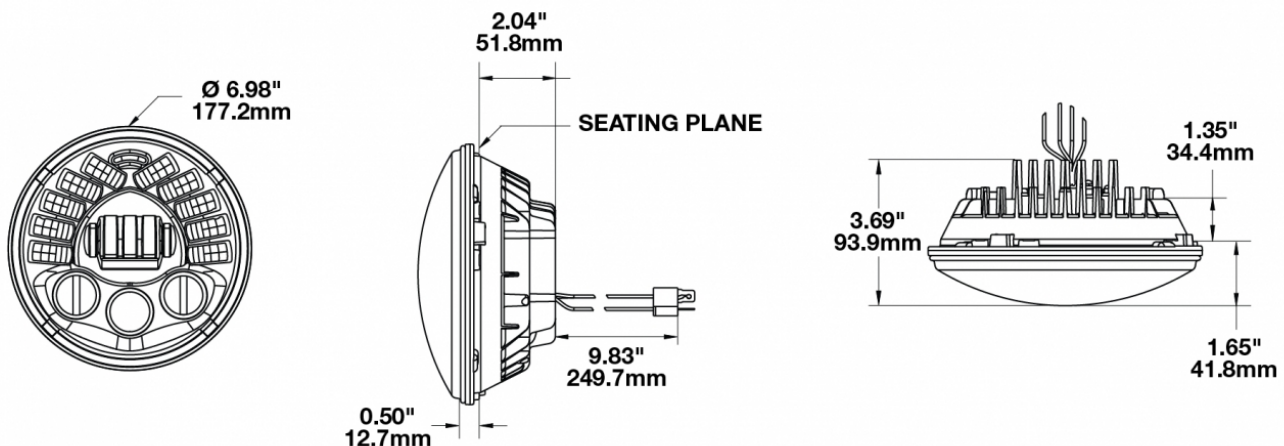

PRODUCT DIMENSIONS

Print date: 2017-06-26

© 2017 J.W. Speaker Corporation • Germantown, WI U.S.A.
www.jwspeaker.com • speaker@jwspeaker.com • 262.251.6660

J.W. SPEAKER
Engineered. Lighting. Solutions.