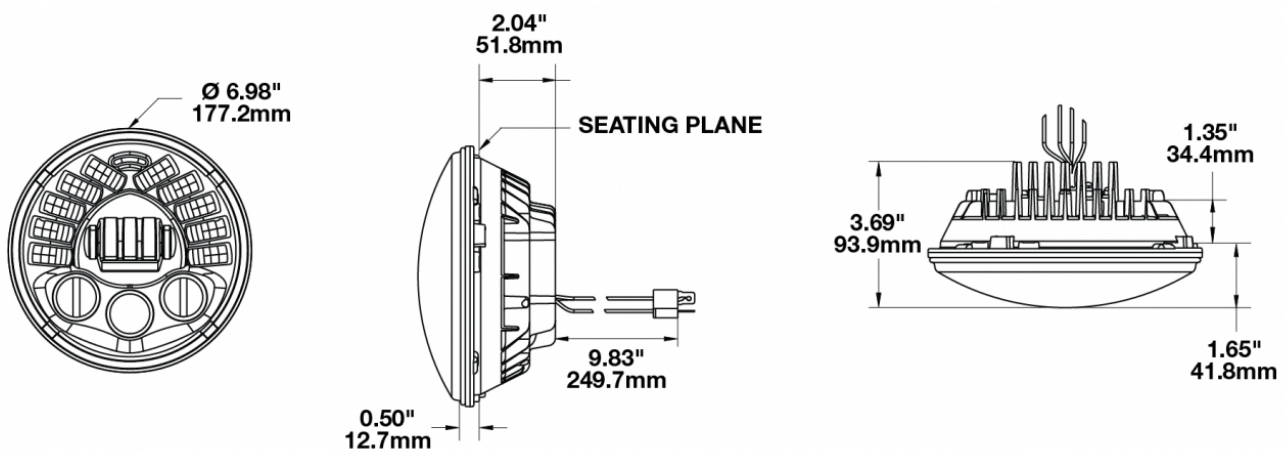

PRODUCT DIMENSIONS

Print date: 2018-08-17

© 2018 J.W. Speaker Corporation • Germantown, WI U.S.A.
www.jwspeaker.com • speaker@jwspeaker.com • 262.251.6660

J.W. SPEAKER
Engineered. Lighting. Solutions.