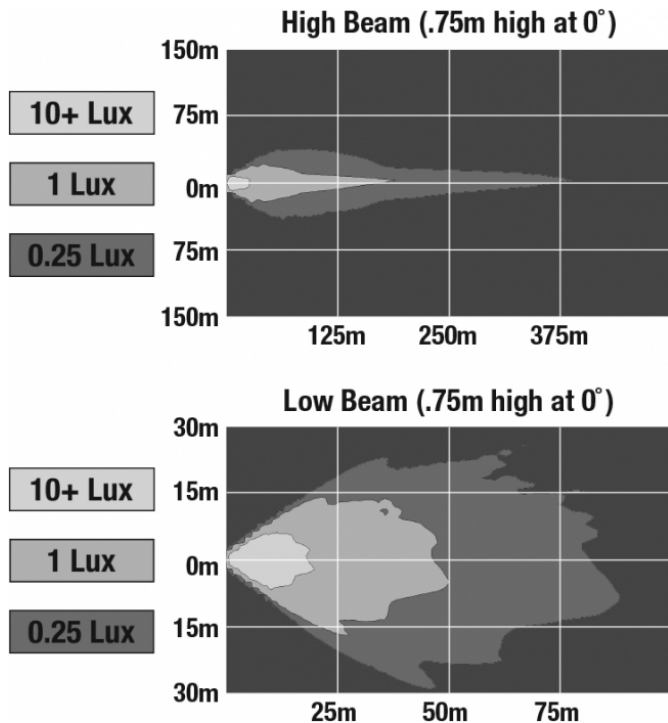

Motorcycle LED Headlights - Model 8790

PHOTOMETRIC SPECIFICATIONS

ACCESSORIES

Part Number

3156351

Mounting Ring Kit for
7" Round (PAR56)
Headlights

Print date: 2017-05-23

© 2017 J.W. Speaker Corporation • Germantown, WI U.S.A.
www.jwspeaker.com • speaker@jwspeaker.com • 262.251.6660