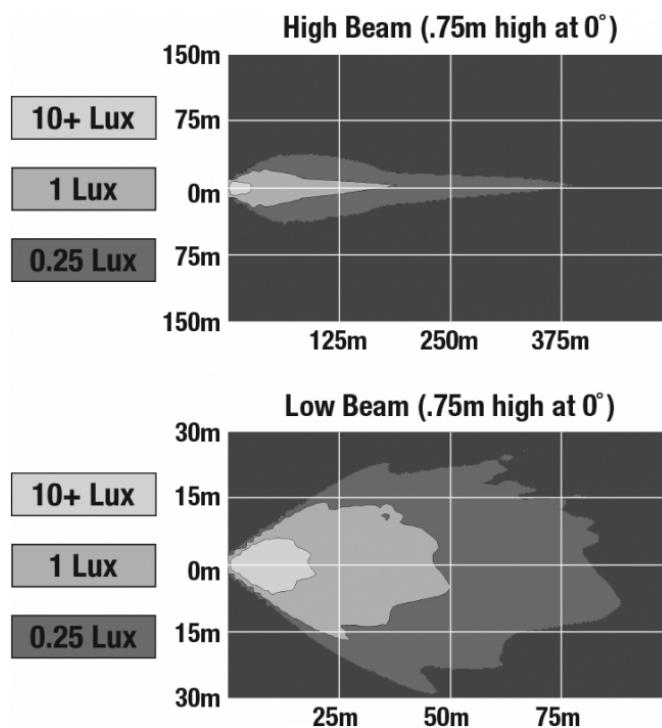

## PRODUCT INFORMATION

<b>Description</b>	12V DOT/ECE LED High & Low Beam Headlight with Chrome Inner Bezel
<b>Height</b>	177.20 mm / 6.98 in
<b>Width</b>	177.20 mm / 6.98 in
<b>Depth</b>	93.68 mm / 3.69 in
<b>Shape</b>	Round
<b>Outer Lens Material</b>	Polycarbonate
<b>Outer Lens Color</b>	Clear
<b>Housing Material</b>	Die-Cast Aluminum
<b>Bezel Color</b>	Chrome
<b>Retrofits</b>	Bucket 7" Round Headlights (PAR56)
<b>Minimum Operating Temperature</b>	-40 °C / -40 °F
<b>Maximum Operating Temperature</b>	65 °C / 149 °F
<b>Connector or Wiring</b>	H4
<b>Mating Connector</b>	H4 AMP#172615-2
<b>Product Weight</b>	2.29 lbs / 1.04 kgs
<b>Shipping Weight</b>	3.13 lbs / 1.42 kgs

## PHOTOMETRIC SPECIFICATIONS

<b>Raw Lumen Output</b>	2,250 (High Beam); 2025 (Low Beam)
<b>Effective Lumen Output</b>	1,150 (High Beam); 850 (Low Beam)
<b>Candela Output</b>	48,000 (High Beam); 11,500 (Low Beam)
<b>Nominal LED Color Temperature</b>	5000 K
<b>Beam Pattern(s)</b>	Forward Lighting - High Beam (DOT/ECE) Forward Lighting - Low Beam (DOT/ECE) Signalization - Front Position