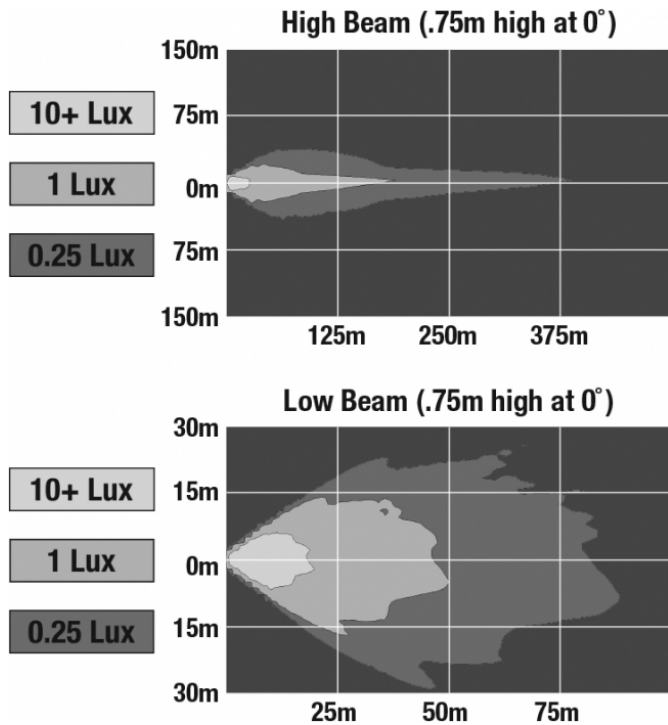

Motorcycle LED Headlights - Model 8790

PHOTOMETRIC SPECIFICATIONS

APPLICATIONS

Print date: 2017-06-26

© 2017 J.W. Speaker Corporation • Germantown, WI U.S.A.
www.jwspeaker.com • speaker@jwspeaker.com • 262.251.6660