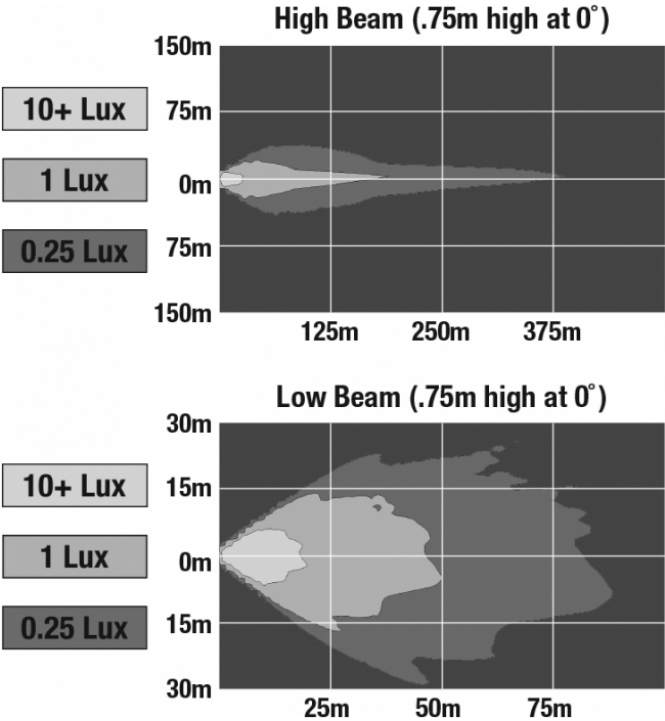

## PRODUCT INFORMATION

<b>Description</b>	12V DOT/ECE LED High & Low Beam Headlight with Black Inner Bezel
<b>Height</b>	177.20 mm / 6.98 in
<b>Width</b>	177.20 mm / 6.98 in
<b>Depth</b>	93.68 mm / 3.69 in
<b>Shape</b>	Round
<b>Outer Lens Material</b>	Polycarbonate
<b>Outer Lens Color</b>	Clear
<b>Housing Material</b>	Die-Cast Aluminum
<b>Bezel Color</b>	Black
<b>Retrofits</b>	Bucket, 7" Round Headlights, PAR56
<b>Minimum Operating Temperature</b>	-40 °C / -40 °F
<b>Maximum Operating Temperature</b>	60 °C / 140 °F
<b>Connector or Wiring</b>	H4
<b>Mating Connector</b>	H4 AMP#172615-2
<b>Shipping Weight</b>	3.13 lbs / 1.42 kgs

## PHOTOMETRIC SPECIFICATIONS