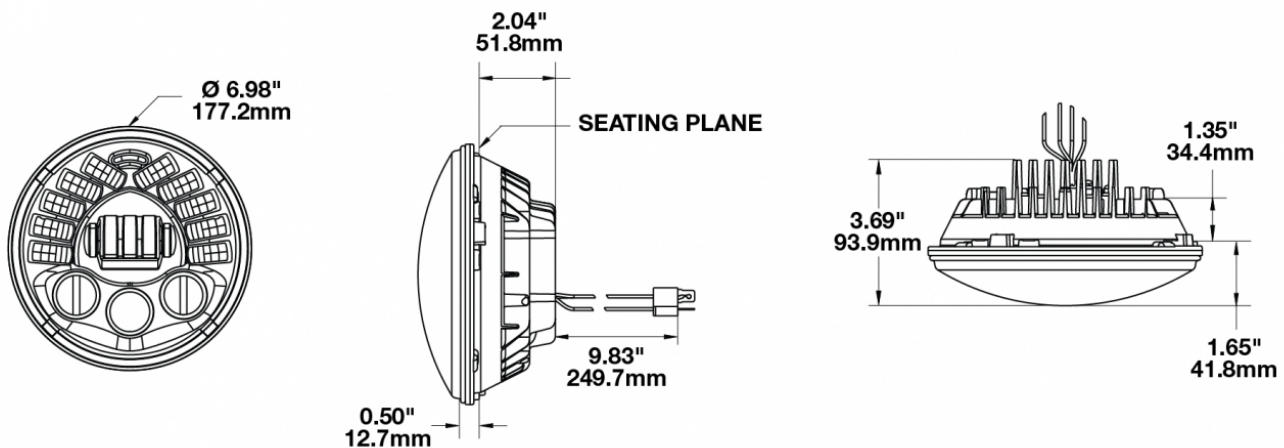

PRODUCT DIMENSIONS

Print date: 2017-05-23

© 2017 J.W. Speaker Corporation • Germantown, WI U.S.A.
www.jwspeaker.com • speaker@jwspeaker.com • 262.251.6660

J.W. SPEAKER
Engineered. Lighting. Solutions.