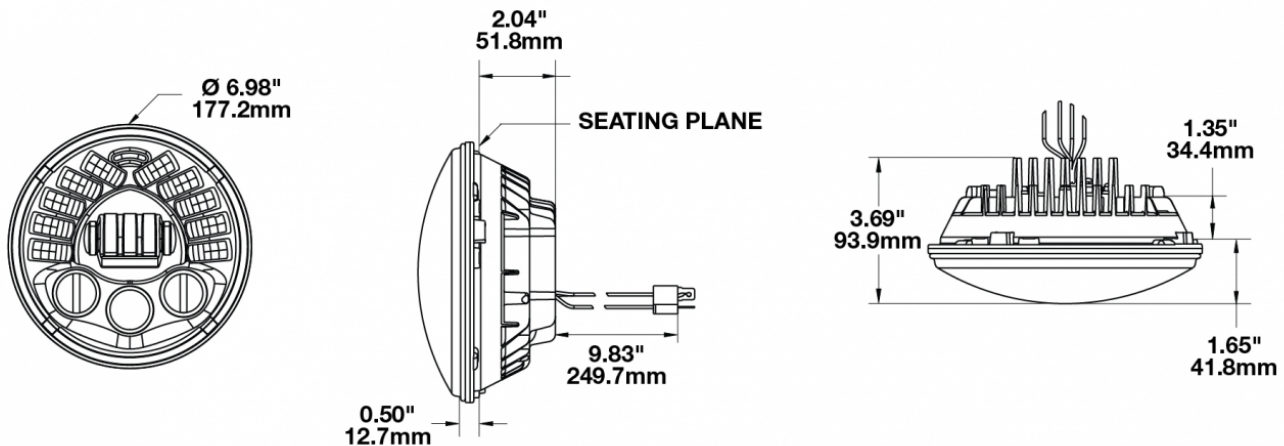

PRODUCT DIMENSIONS

Print date: 2017-06-26

© 2017 J.W. Speaker Corporation • Germantown, WI U.S.A.
www.jwspeaker.com • speaker@jwspeaker.com • 262.251.6660

J.W. SPEAKER
Engineered. Lighting. Solutions.