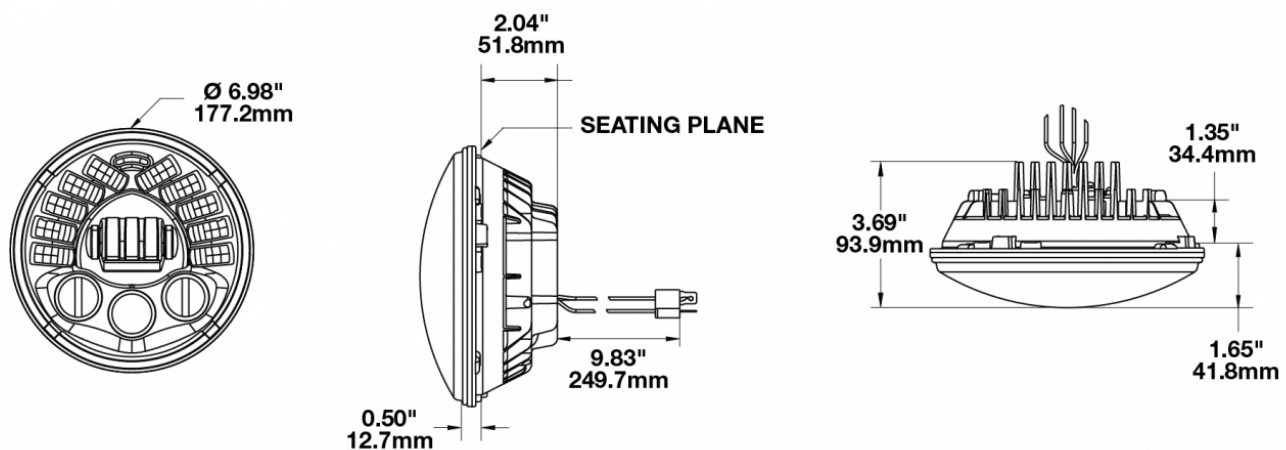

PRODUCT DIMENSIONS

Print date: 2017-10-24

© 2017 J.W. Speaker Corporation • Germantown, WI U.S.A.
www.jwspeaker.com • speaker@jwspeaker.com • 262.251.6660

J.W. SPEAKER
Engineered. Lighting. Solutions.