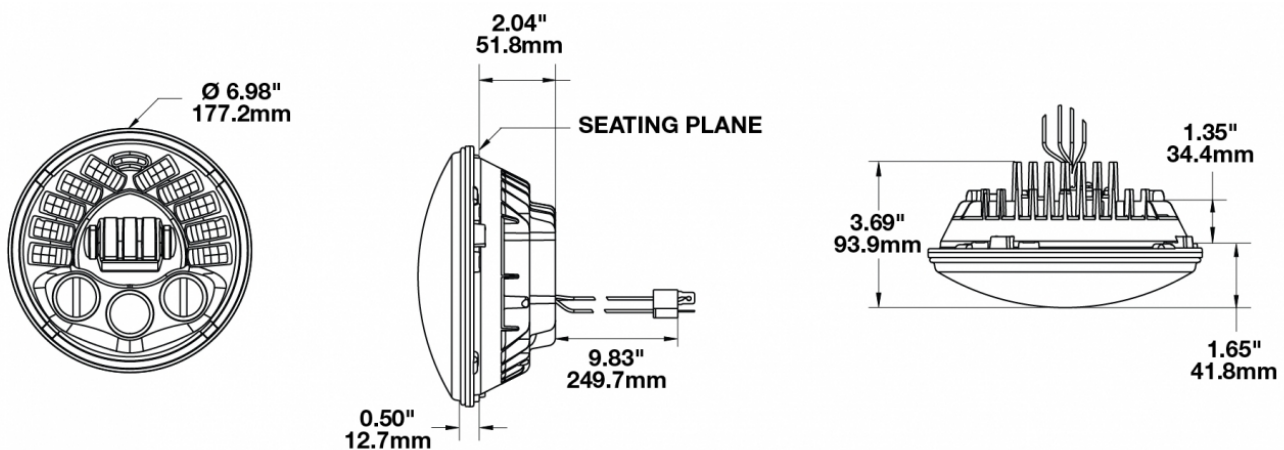

PRODUCT DIMENSIONS

Print date: 2018-07-22

© 2018 J.W. Speaker Corporation • Germantown, WI U.S.A.
www.jwspeaker.com • speaker@jwspeaker.com • 262.251.6660

J.W. SPEAKER
Engineered. Lighting. Solutions.