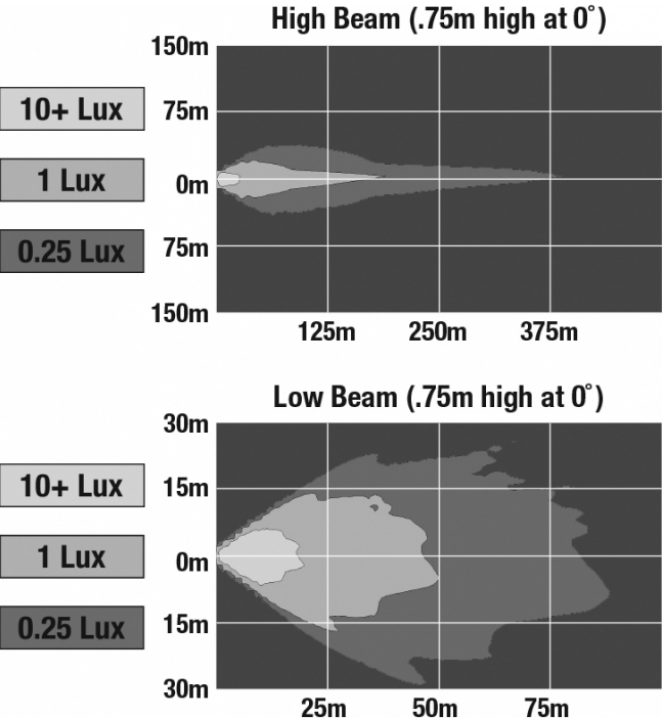

Motorcycle LED Headlights - Model 8790

PHOTOMETRIC SPECIFICATIONS

APPLICATIONS

Print date: 2017-05-23

© 2017 J.W. Speaker Corporation • Germantown, WI U.S.A.
www.jwspeaker.com • speaker@jwspeaker.com • 262.251.6660