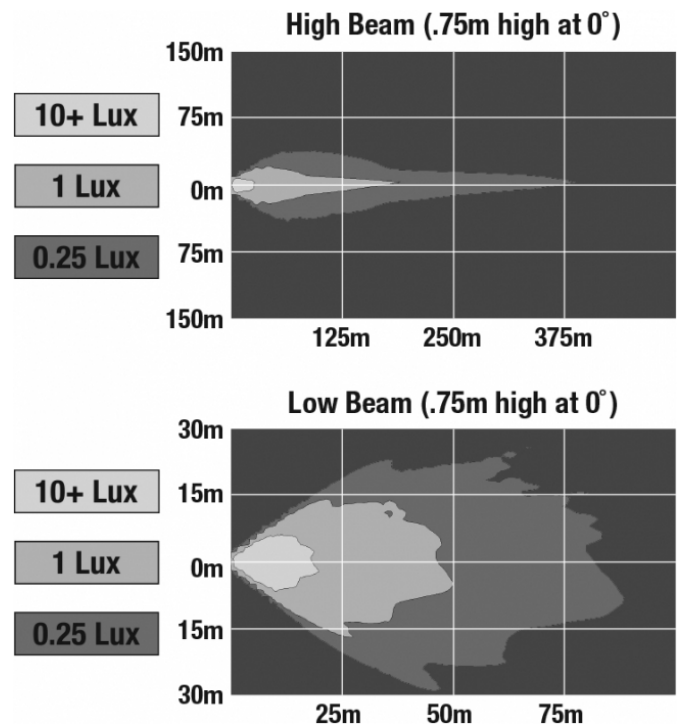

Motorcycle LED Headlights - Model 8790

ELECTRICAL SPECIFICATIONS

Input Voltage	12V DC
Operating Voltage	9-16V DC
BLACK Wire	GROUND
WHITE Wire	HIGH BEAM
YELLOW Wire	LOW BEAM
RED Wire	FRONT POSITION
Current Draw	1.9A @ 13.5V DC (LOW BEAM) 2.9A @ 13.5V DC (HIGH BEAM)

PHOTOMETRIC SPECIFICATIONS

Raw Lumen Output	2,250 (High Beam); 2025 (Low Beam)
Effective Lumen Output	1,150 (High Beam); 850 (Low Beam)
Candela Output	48,000 (High Beam); 11,500 (Low Beam)
Nominal LED Color Temperature	5000 K
Beam Pattern(s)	Forward Lighting - High Beam (DOT/ECE) Forward Lighting - Low Beam (DOT/ECE) Signalization - Front Position

Print date: 2018-07-22

© 2018 J.W. Speaker Corporation • Germantown, WI U.S.A.
www.jwspeaker.com • speaker@jwspeaker.com • 262.251.6660