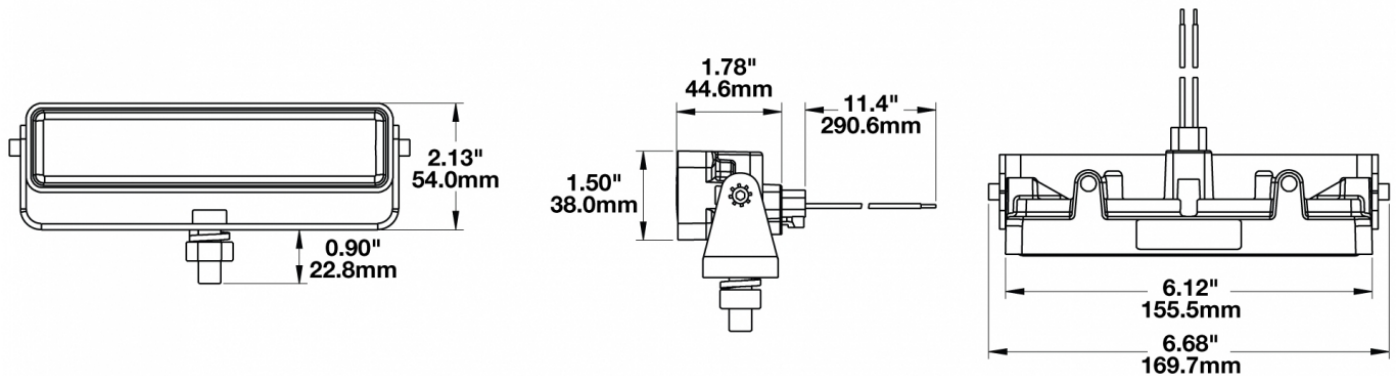

LED Lights - Model 784 XD Kit

PRODUCT DIMENSIONS

ELECTRICAL SPECIFICATIONS

Input Voltage	12-24V DC
Operating Voltage	9-36V DC
Transient Spike Protection	150V Peak @ 1 HZ-100 Pulses
Red Wire	Positive
Black Wire	Negative
Current Draw	0.28A @ 12V DC (DRL) 0.17A @ 24V DC (DRL)