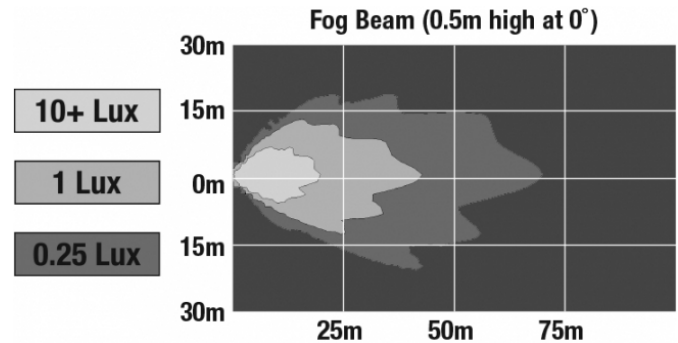

LED Headlights & Fog Lights - Model 95

PRODUCT INFORMATION

Description	12-24V SAE/ECE RHT & LHT LED Harmonized Fog Light - 1 Light
Height	130.00 mm / 5.12 in
Width	108.00 mm / 4.25 in
Depth	110.00 mm / 4.33 in
Shape	Round
Outer Lens Material	Polycarbonate
Outer Lens Color	Clear
Housing Material	Aluminum
Housing Color	Black
Bezel Color	Black
Mounting Type	Panel
Retrofits	PACCAR P54-1062-100 Fog Lamp
Minimum Operating Temperature	-40 °C / -40 °F
Maximum Operating Temperature	65 °C / 149 °F
Connector or Wiring	Packard #12162000
Mating Connector	Packard #12052641
Shipping Weight	1.41 lbs / 0.64 kgs

LED Headlights & Fog Lights - Model 95

PHOTOMETRIC SPECIFICATIONS

Raw Lumen Output	1,435
Effective Lumen Output	607
Candela Output	7,500
Nominal LED Color Temperature	5000 K
Beam Pattern(s)	Forward Lighting - Fog