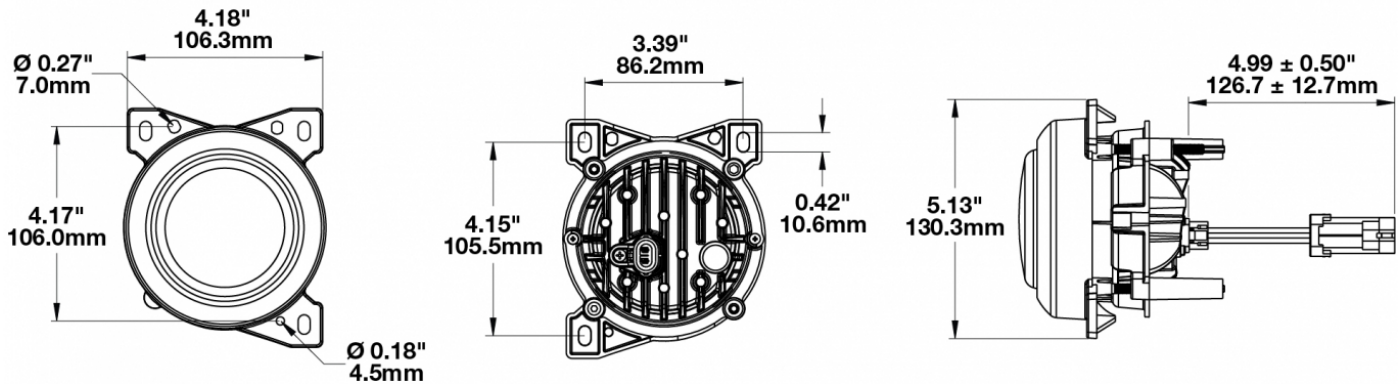

LED Headlights & Fog Lights - Model 95

PRODUCT INFORMATION

Description	12-24V SAE/ECE RHT & LHT LED Harmonized Fog Light - 1 Light
Height	130.00 mm / 5.12 in
Width	108.00 mm / 4.25 in
Depth	110.00 mm / 4.33 in
Shape	Round
Outer Lens Material	Polycarbonate
Outer Lens Color	Clear
Housing Material	Aluminum
Housing Color	Black
Bezel Color	Black
Mounting Type	Panel
Retrofits	PACCAR P54-1062-100 Fog Lamp
Minimum Operating Temperature	-40 °C / -40 °F
Maximum Operating Temperature	65 °C / 149 °F
Connector or Wiring	Packard #12162000
Mating Connector	Packard #12052641
Shipping Weight	1.41 lbs / 0.64 kgs

PRODUCT DIMENSIONS

ELECTRICAL SPECIFICATIONS

Input Voltage	12-24V DC
Operating Voltage	10-30V DC
Transient Spike Protection	150V Peak @ 1 HZ-100 Pulses
Red Wire	Positive
Black Wire	Ground
Current Draw	1.25A @ 12V DC 0.7A @ 24V DC

LED Headlights & Fog Lights - Model 95

PHOTOMETRIC SPECIFICATIONS

Raw Lumen Output	1,435
Effective Lumen Output	607
Candela Output	7,500
Nominal LED Color Temperature	5000 K
Beam Pattern(s)	Forward Lighting - Fog