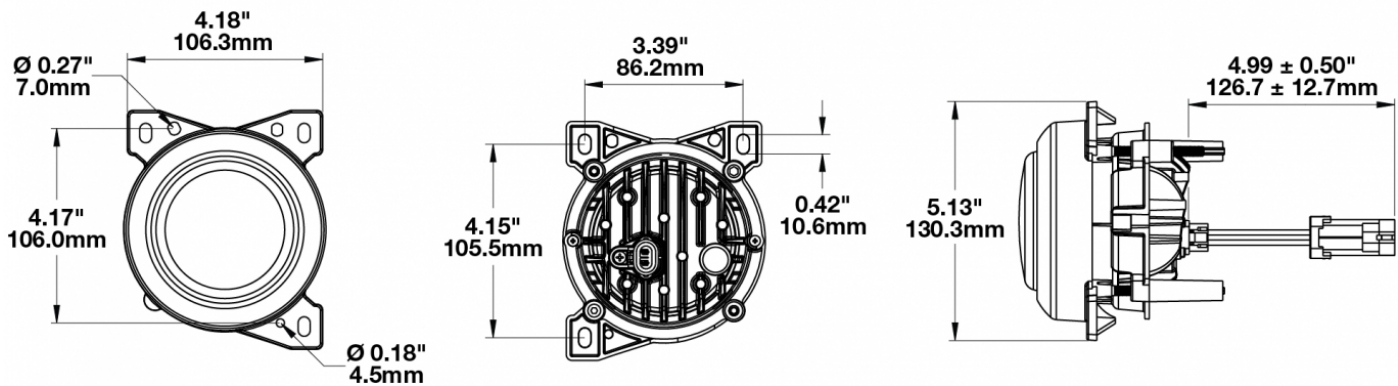

LED Headlights & Fog Lights - Model 95

PRODUCT INFORMATION

Description	12-24V SAE/ECE RHT & LHT LED Harmonized Fog Light - 1 Light
Height	130.00 mm / 5.12 in
Width	108.00 mm / 4.25 in
Depth	110.00 mm / 4.33 in
Shape	Round
Outer Lens Material	Polycarbonate
Outer Lens Color	Clear
Housing Material	Aluminum
Housing Color	Black
Bezel Color	Black
Mounting Type	Panel
Retrofits	PACCAR P54-1062-100 Fog Lamp
Minimum Operating Temperature	-40 °C / -40 °F
Maximum Operating Temperature	65 °C / 149 °F
Connector or Wiring	Packard #12162000
Mating Connector	Packard #12052641
Shipping Weight	1.41 lbs / 0.64 kgs

PRODUCT DIMENSIONS

ELECTRICAL SPECIFICATIONS

Input Voltage	12-24V DC
Operating Voltage	10-30V DC
Transient Spike Protection	150V Peak @ 1 HZ-100 Pulses
Red Wire	Positive
Black Wire	Ground
Current Draw	1.25A @ 12V DC 0.7A @ 24V DC

LED Headlights & Fog Lights - Model 95

PHOTOMETRIC SPECIFICATIONS

Raw Lumen Output	1,435
Effective Lumen Output	607
Candela Output	7,500
Nominal LED Color Temperature	5000 K
Beam Pattern(s)	Forward Lighting - Fog