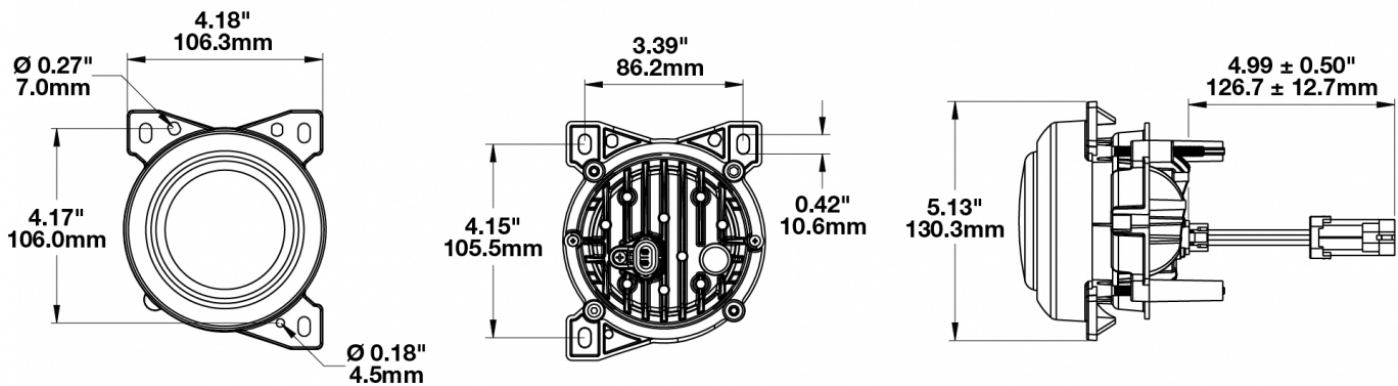

LED Headlights & Fog Lights - Model 95

PRODUCT INFORMATION

Description	12-24V SAE/ECE RHT & LHT LED Harmonized Fog Light - 2 Light Kit
Height	130.00 mm / 5.12 in
Width	108.00 mm / 4.25 in
Depth	110.00 mm / 4.33 in
Shape	Square
Outer Lens Material	Polycarbonate
Outer Lens Color	Clear
Housing Material	Aluminum
Housing Color	Black
Bezel Color	Black
Mounting Type	Panel
Retrofits	PACCAR P54-1062-100 Fog Lamp
Minimum Operating Temperature	-40 °C / -40 °F
Maximum Operating Temperature	65 °C / 149 °F
Connector or Wiring	Packard #12162000
Mating Connector	Packard #12052641
Product Weight	2.80 lbs / 1.27 kgs
Shipping Weight	3.02 lbs / 1.37 kgs

PRODUCT DIMENSIONS

ELECTRICAL SPECIFICATIONS

Input Voltage	12-24V DC
Operating Voltage	10-30V DC
Transient Spike Protection	150V Peak @ 1 HZ-100 Pulses
Red Wire	Positive
Black Wire	Ground
Current Draw	1.25A @ 12V DC 0.7A @ 24V DC

LED Headlights & Fog Lights - Model 95

PHOTOMETRIC SPECIFICATIONS

Raw Lumen Output	1,435
Effective Lumen Output	607
Candela Output	7,500
Nominal LED Color Temperature	5000 K
Beam Pattern(s)	Forward Lighting - Fog