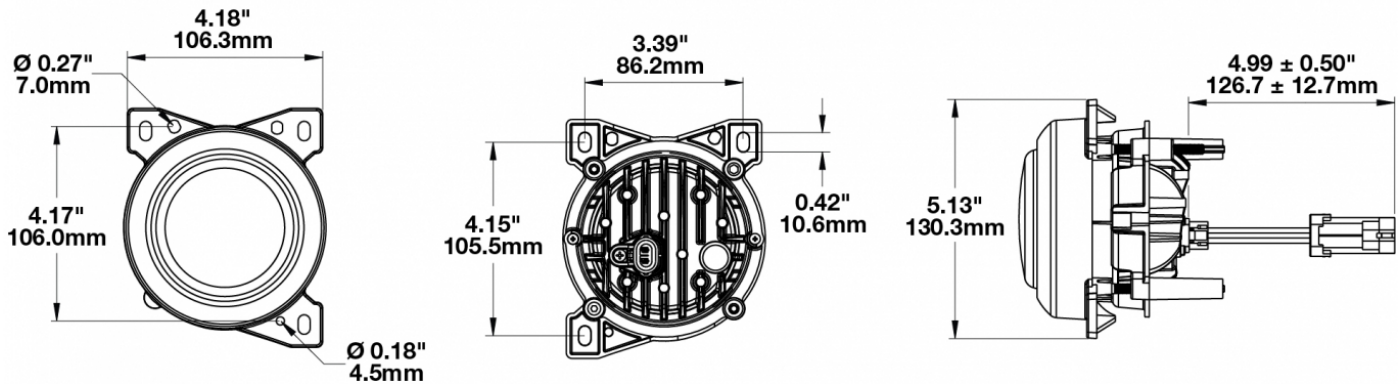

LED Headlights & Fog Lights - Model 95

PRODUCT INFORMATION

| | |
|--------------------------------------|---|
| Description | 12-24V SAE/ECE RHT & LHT LED Harmonized Fog Light - 2 Light Kit |
| Height | 130.00 mm / 5.12 in |
| Width | 108.00 mm / 4.25 in |
| Depth | 110.00 mm / 4.33 in |
| Shape | Square |
| Outer Lens Material | Polycarbonate |
| Outer Lens Color | Clear |
| Housing Material | Aluminum |
| Housing Color | Black |
| Bezel Color | Black |
| Mounting Type | Panel |
| Retrofits | PACCAR P54-1062-100 Fog Lamp |
| Minimum Operating Temperature | -40 °C / -40 °F |
| Maximum Operating Temperature | 65 °C / 149 °F |
| Connector or Wiring | Packard #12162000 |
| Mating Connector | Packard #12052641 |
| Product Weight | 2.80 lbs / 1.27 kgs |
| Shipping Weight | 3.02 lbs / 1.37 kgs |

PRODUCT DIMENSIONS

ELECTRICAL SPECIFICATIONS

| | |
|-----------------------------------|---------------------------------|
| Input Voltage | 12-24V DC |
| Operating Voltage | 10-30V DC |
| Transient Spike Protection | 150V Peak @ 1 HZ-100 Pulses |
| Red Wire | Positive |
| Black Wire | Ground |
| Current Draw | 1.25A @ 12V DC 0.7A @ 24V DC |

LED Headlights & Fog Lights - Model 95

PHOTOMETRIC SPECIFICATIONS

| | |
|--------------------------------------|------------------------|
| Raw Lumen Output | 1,435 |
| Effective Lumen Output | 607 |
| Candela Output | 7,500 |
| Nominal LED Color Temperature | 5000 K |
| Beam Pattern(s) | Forward Lighting - Fog |