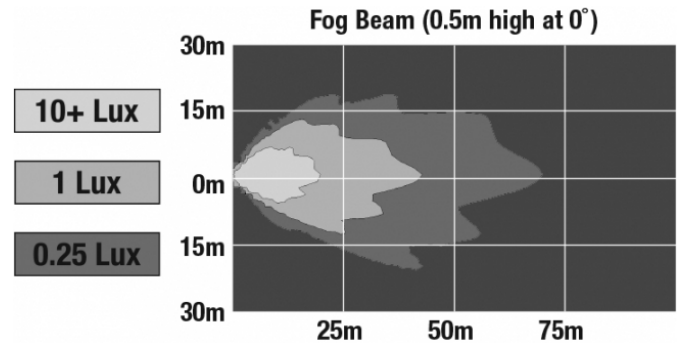

LED Headlights & Fog Lights - Model 95

PHOTOMETRIC SPECIFICATIONS

Raw Lumen Output	1,435
Effective Lumen Output	607
Candela Output	7,500
Nominal LED Color Temperature	5000 K
Beam Pattern(s)	Forward Lighting - Fog