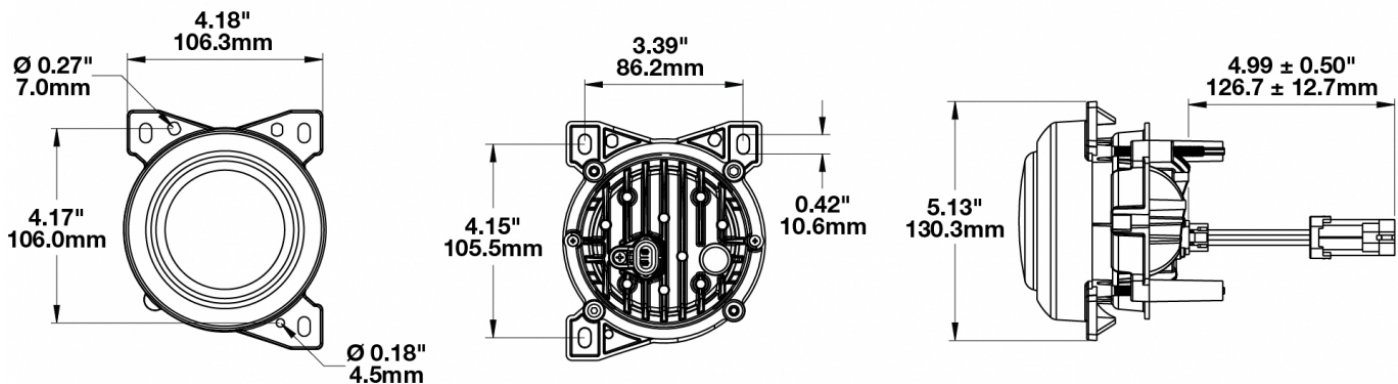

## PRODUCT INFORMATION

<b>Description</b>	12-24V SAE/ECE RHT & LHT LED Harmonized Fog Light - 2 Light Kit
<b>Height</b>	130.00 mm / 5.12 in
<b>Width</b>	108.00 mm / 4.25 in
<b>Depth</b>	110.00 mm / 4.33 in
<b>Shape</b>	Square
<b>Outer Lens Material</b>	Polycarbonate
<b>Outer Lens Color</b>	Clear
<b>Housing Material</b>	Aluminum
<b>Housing Color</b>	Black
<b>Bezel Color</b>	Black
<b>Mounting Type</b>	Panel
<b>Retrofits</b>	PACCAR P54-1062-100 Fog Lamp
<b>Minimum Operating Temperature</b>	-40 °C / -40 °F
<b>Maximum Operating Temperature</b>	65 °C / 149 °F
<b>Connector or Wiring</b>	Packard #12162000
<b>Mating Connector</b>	Packard #12052641
<b>Product Weight</b>	2.44 lbs / 1.11 kgs
<b>Shipping Weight</b>	3.02 lbs / 1.37 kgs

## PRODUCT DIMENSIONS