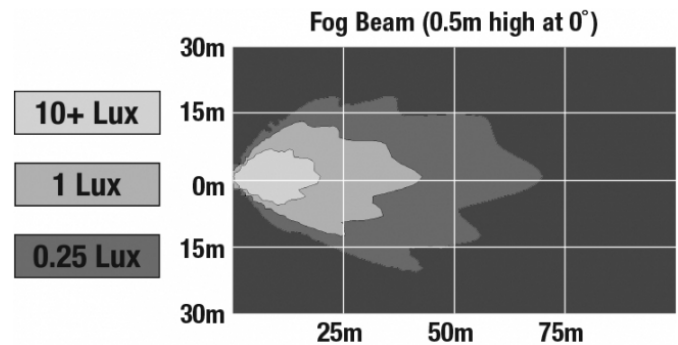

LED Headlights & Fog Lights - Model 95

PHOTOMETRIC SPECIFICATIONS

| | |
|--------------------------------------|------------------------|
| Raw Lumen Output | 1,435 |
| Effective Lumen Output | 607 |
| Candela Output | 7,500 |
| Nominal LED Color Temperature | 5000 K |
| Beam Pattern(s) | Forward Lighting - Fog |