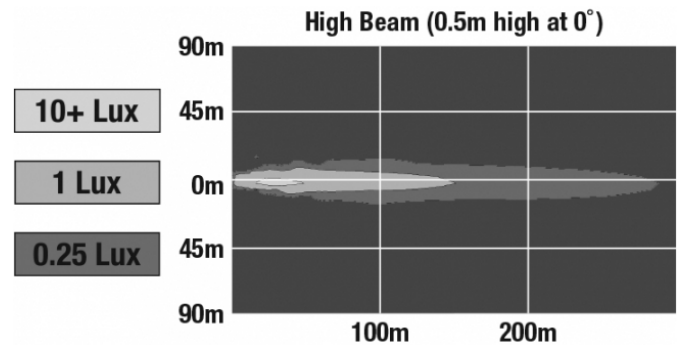

LED Headlights & Fog Lights - Model 95

PRODUCT INFORMATION

Description	12-24V DOT/ECE LED High Beam - 1 Light
Height	130.00 mm / 5.12 in
Width	108.00 mm / 4.25 in
Depth	110.00 mm / 4.33 in
Shape	Round
Outer Lens Material	Polycarbonate
Outer Lens Color	Clear
Housing Material	Aluminum
Housing Color	Black
Bezel Color	Black
Mounting Type	Panel
Retrofits	PACCAR P54-1062-200 Driving Lamp
Minimum Operating Temperature	-40 °C / -40 °F
Maximum Operating Temperature	65 °C / 149 °F
Connector or Wiring	Packard #12162000
Mating Connector	Packard #12052641
Shipping Weight	1.41 lbs / 0.64 kgs

J.W. SPEAKER
Engineered. Lighting. Solutions.

LED Headlights & Fog Lights - Model 95

PHOTOMETRIC SPECIFICATIONS

Candela Output	45,000
Nominal LED Color Temperature	5000 K
Beam Pattern(s)	Forward Lighting - Driving