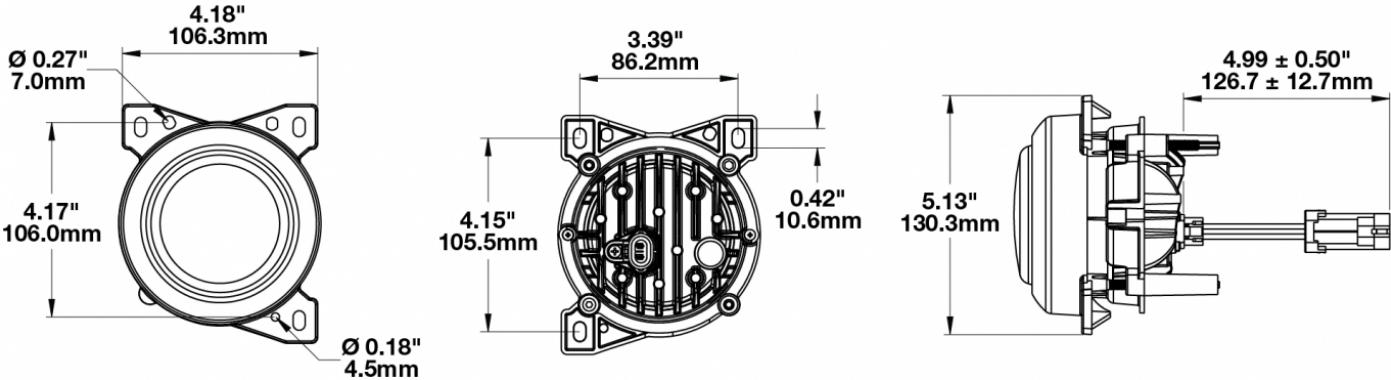

## PRODUCT INFORMATION

<b>Description</b>	12-24V DOT/ECE LED High Beam - 1 Light
<b>Height</b>	130.00 mm / 5.12 in
<b>Width</b>	108.00 mm / 4.25 in
<b>Depth</b>	110.00 mm / 4.33 in
<b>Shape</b>	Round
<b>Outer Lens Material</b>	Polycarbonate
<b>Outer Lens Color</b>	Clear
<b>Housing Material</b>	Aluminum
<b>Housing Color</b>	Black
<b>Bezel Color</b>	Black
<b>Mounting Type</b>	Panel
<b>Retrofits</b>	PACCAR P54-1062-200 Driving Lamp
<b>Minimum Operating Temperature</b>	-40 °C / -40 °F
<b>Maximum Operating Temperature</b>	65 °C / 149 °F
<b>Connector or Wiring</b>	Packard #12162000
<b>Mating Connector</b>	Packard #12052641
<b>Shipping Weight</b>	1.41 lbs / 0.64 kgs

## PRODUCT DIMENSIONS