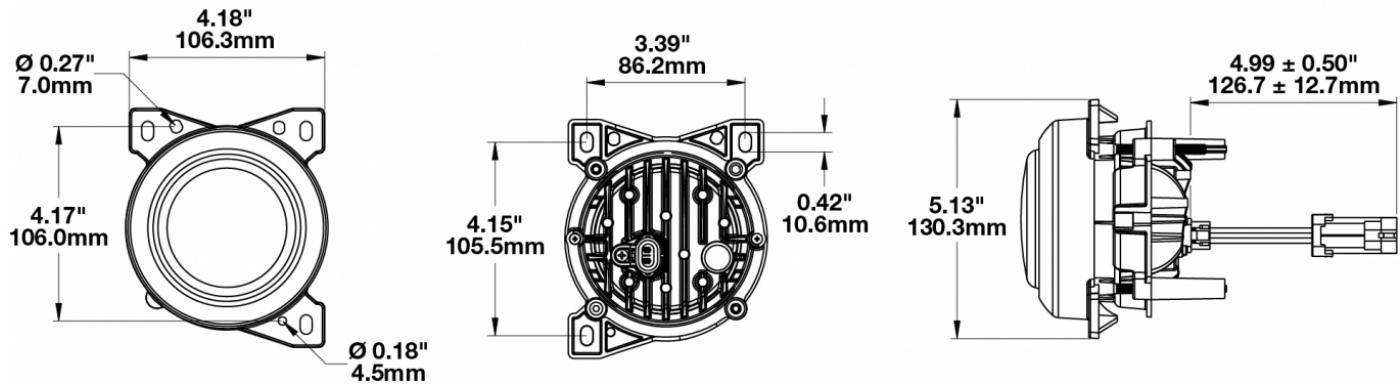

LED Headlights & Fog Lights - Model 95

PRODUCT INFORMATION

Description	12-24V DOT/ECE LED High Beam - 1 Light
Height	130.00 mm / 5.12 in
Width	108.00 mm / 4.25 in
Depth	110.00 mm / 4.33 in
Shape	Round
Outer Lens Material	Polycarbonate
Outer Lens Color	Clear
Housing Material	Aluminum
Housing Color	Black
Bezel Color	Black
Mounting Type	Panel
Retrofits	PACCAR P54-1062-200 Driving Lamp
Minimum Operating Temperature	-40 °C / -40 °F
Maximum Operating Temperature	65 °C / 149 °F
Connector or Wiring	Packard #12162000
Mating Connector	Packard #12052641
Shipping Weight	1.41 lbs / 0.64 kgs

PRODUCT DIMENSIONS

ELECTRICAL SPECIFICATIONS

Input Voltage	12-24V DC
Operating Voltage	10-30V DC
Transient Spike Protection	150V Peak @ 1 HZ-100 Pulses
Red Wire	Positive
Black Wire	Ground
Current Draw	0.80A @ 12V DC (High Beam) 0.40A @ 24V DC (High Beam)