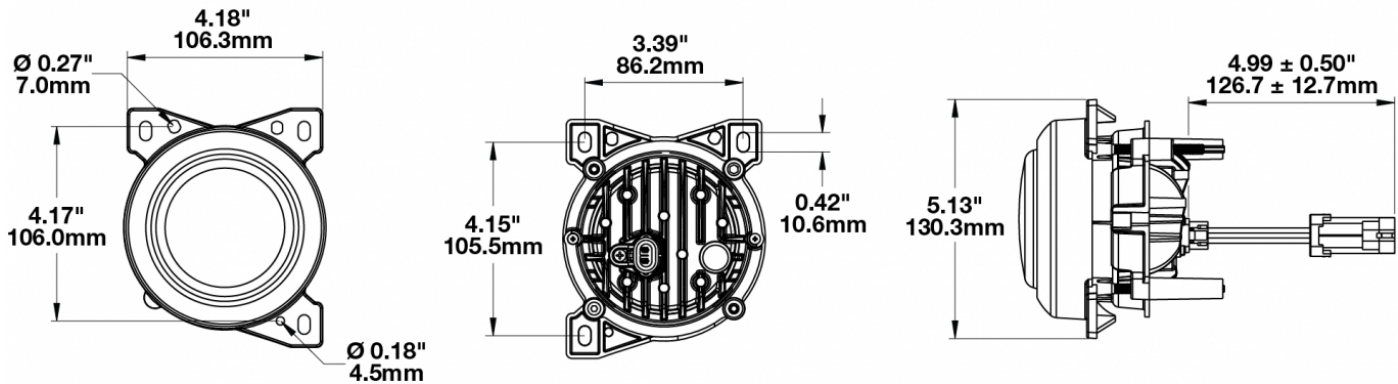

## PRODUCT INFORMATION

<b>Description</b>	12-24V DOT/ECE LED High Beam - 1 Light
<b>Height</b>	130.00 mm / 5.12 in
<b>Width</b>	108.00 mm / 4.25 in
<b>Depth</b>	110.00 mm / 4.33 in
<b>Shape</b>	Round
<b>Outer Lens Material</b>	Polycarbonate
<b>Outer Lens Color</b>	Clear
<b>Housing Material</b>	Aluminum
<b>Housing Color</b>	Black
<b>Bezel Color</b>	Black
<b>Mounting Type</b>	Panel
<b>Retrofits</b>	PACCAR P54-1062-200 Driving Lamp
<b>Minimum Operating Temperature</b>	-40 °C / -40 °F
<b>Maximum Operating Temperature</b>	65 °C / 149 °F
<b>Connector or Wiring</b>	Packard #12162000
<b>Mating Connector</b>	Packard #12052641
<b>Shipping Weight</b>	1.41 lbs / 0.64 kgs

## PRODUCT DIMENSIONS