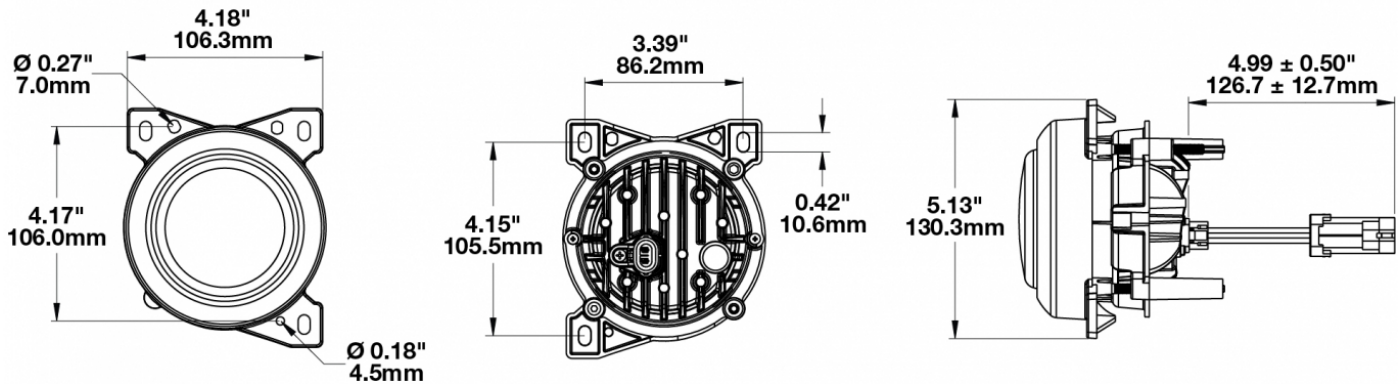

LED Headlights & Fog Lights - Model 95

PRODUCT INFORMATION

Description	12-24V DOT/ECE LED High Beam - 1 Light
Height	130.00 mm / 5.12 in
Width	108.00 mm / 4.25 in
Depth	110.00 mm / 4.33 in
Shape	Round
Outer Lens Material	Polycarbonate
Outer Lens Color	Clear
Housing Material	Aluminum
Housing Color	Black
Bezel Color	Black
Mounting Type	Panel
Retrofits	PACCAR P54-1062-200 Driving Lamp
Minimum Operating Temperature	-40 °C / -40 °F
Maximum Operating Temperature	65 °C / 149 °F
Connector or Wiring	Packard #12162000
Mating Connector	Packard #12052641
Shipping Weight	1.41 lbs / 0.64 kgs

PRODUCT DIMENSIONS

ELECTRICAL SPECIFICATIONS

Input Voltage	12-24V DC
Operating Voltage	10-30V DC
Transient Spike Protection	150V Peak @ 1 HZ-100 Pulses
Red Wire	Positive
Black Wire	Ground
Current Draw	0.80A @ 12V DC (High Beam) 0.40A @ 24V DC (High Beam)