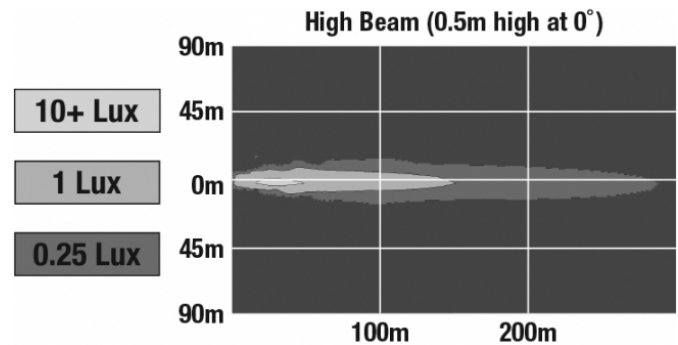

LED Headlights & Fog Lights - Model 95

PRODUCT INFORMATION

Description	12-24V DOT/ECE LED High Beam - 2 Light Kit
Height	130.00 mm / 5.12 in
Width	108.00 mm / 4.25 in
Depth	110.00 mm / 4.33 in
Shape	Round
Outer Lens Material	Polycarbonate
Outer Lens Color	Clear
Housing Material	Aluminum
Housing Color	Black
Mounting Type	Panel
Retrofits	PACCAR P54-1062-200 Driving Lamp
Minimum Operating Temperature	-40 °C / -40 °F
Maximum Operating Temperature	65 °C / 149 °F
Connector or Wiring	Packard #12162000
Mating Connector	Packard #12052641
Product Weight	2.80 lbs / 1.27 kgs
Shipping Weight	3.02 lbs / 1.37 kgs

J.W. SPEAKER
Engineered. Lighting. Solutions.

LED Headlights & Fog Lights - Model 95

PHOTOMETRIC SPECIFICATIONS

Candela Output	45,000
Nominal LED Color Temperature	5000 K
Beam Pattern(s)	Forward Lighting - Driving