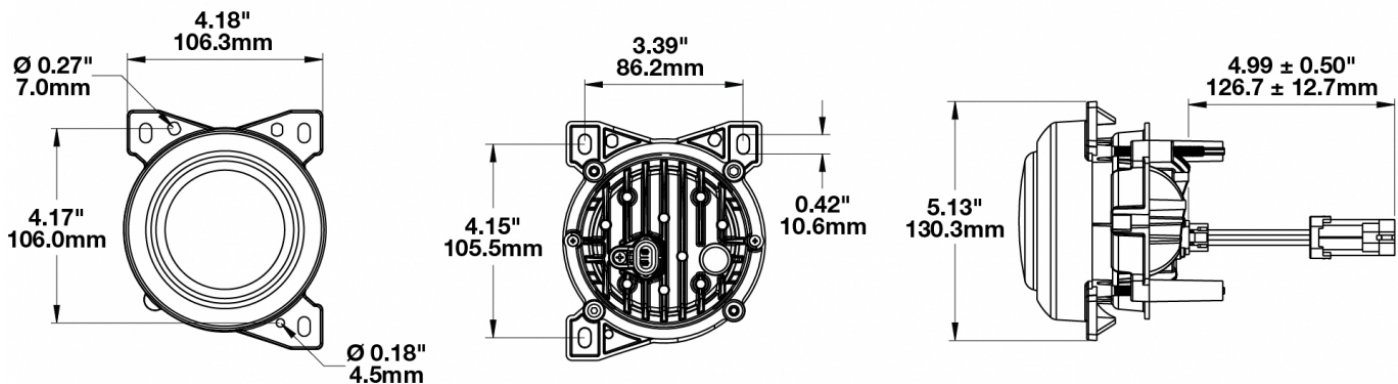

LED Headlights & Fog Lights - Model 95

PRODUCT DIMENSIONS

ELECTRICAL SPECIFICATIONS

Input Voltage	12-24V DC
Operating Voltage	10-30V DC
Transient Spike Protection	150V Peak @ 1 HZ-100 Pulses
Red Wire	Positive
Black Wire	Ground
Current Draw	0.80A @ 12V DC (High Beam) 0.40A @ 24V DC (High Beam)