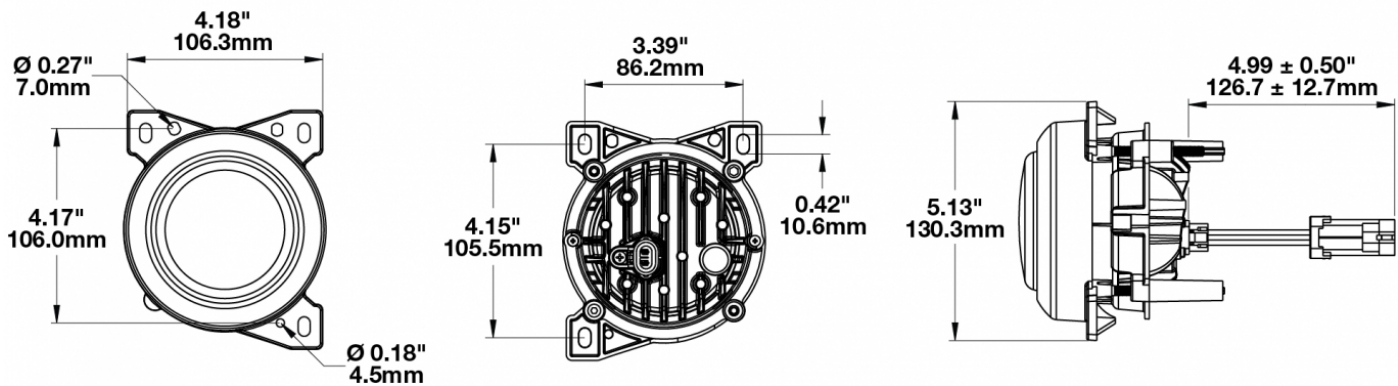

LED Headlights & Fog Lights - Model 95

PRODUCT INFORMATION

Description	12-24V DOT/ECE LED High Beam - 2 Light Kit
Height	130.00 mm / 5.12 in
Width	108.00 mm / 4.25 in
Depth	110.00 mm / 4.33 in
Shape	Round
Outer Lens Material	Polycarbonate
Outer Lens Color	Clear
Housing Material	Aluminum
Housing Color	Black
Mounting Type	Panel
Retrofits	PACCAR P54-1062-200 Driving Lamp
Minimum Operating Temperature	-40 °C / -40 °F
Maximum Operating Temperature	65 °C / 149 °F
Connector or Wiring	Packard #12162000
Mating Connector	Packard #12052641
Product Weight	2.80 lbs / 1.27 kgs
Shipping Weight	3.02 lbs / 1.37 kgs

PRODUCT DIMENSIONS

ELECTRICAL SPECIFICATIONS

Input Voltage	12-24V DC
Operating Voltage	10-30V DC
Transient Spike Protection	150V Peak @ 1 HZ-100 Pulses
Red Wire	Positive
Black Wire	Ground
Current Draw	0.80A @ 12V DC (High Beam) 0.40A @ 24V DC (High Beam)