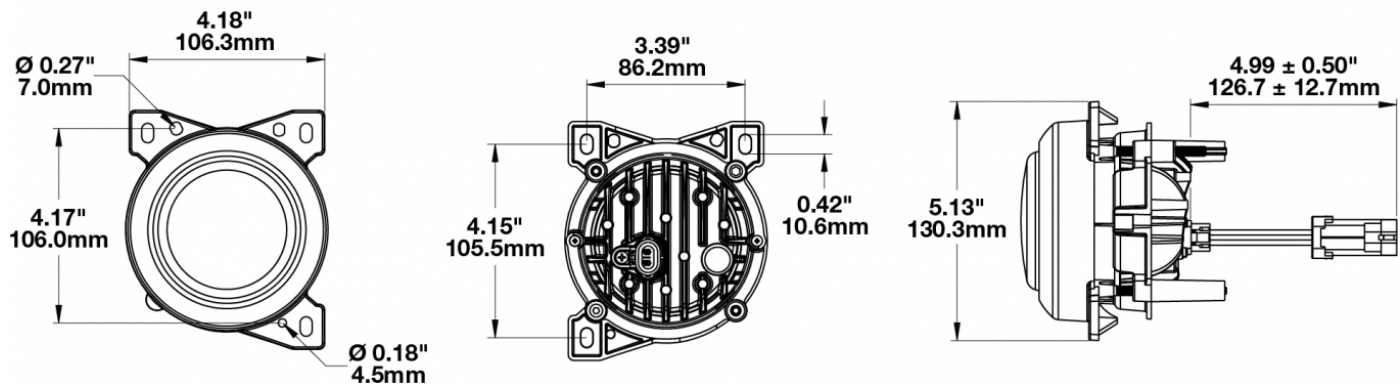

LED Headlights & Fog Lights - Model 95

PRODUCT INFORMATION

Description	12-24V DOT/ECE LED High Beam - 2 Light Kit
Height	130.00 mm / 5.12 in
Width	108.00 mm / 4.25 in
Depth	110.00 mm / 4.33 in
Shape	Round
Outer Lens Material	Polycarbonate
Outer Lens Color	Clear
Housing Material	Aluminum
Housing Color	Black
Mounting Type	Panel
Retrofits	PACCAR P54-1062-200 Driving Lamp
Minimum Operating Temperature	-40 °C / -40 °F
Maximum Operating Temperature	65 °C / 149 °F
Connector or Wiring	Packard #12162000
Mating Connector	Packard #12052641
Product Weight	2.80 lbs / 1.27 kgs
Shipping Weight	3.02 lbs / 1.37 kgs

PRODUCT DIMENSIONS

ELECTRICAL SPECIFICATIONS

Input Voltage	12-24V DC
Operating Voltage	10-30V DC
Transient Spike Protection	150V Peak @ 1 HZ-100 Pulses
Red Wire	Positive
Black Wire	Ground
Current Draw	0.80A @ 12V DC (High Beam) 0.40A @ 24V DC (High Beam)