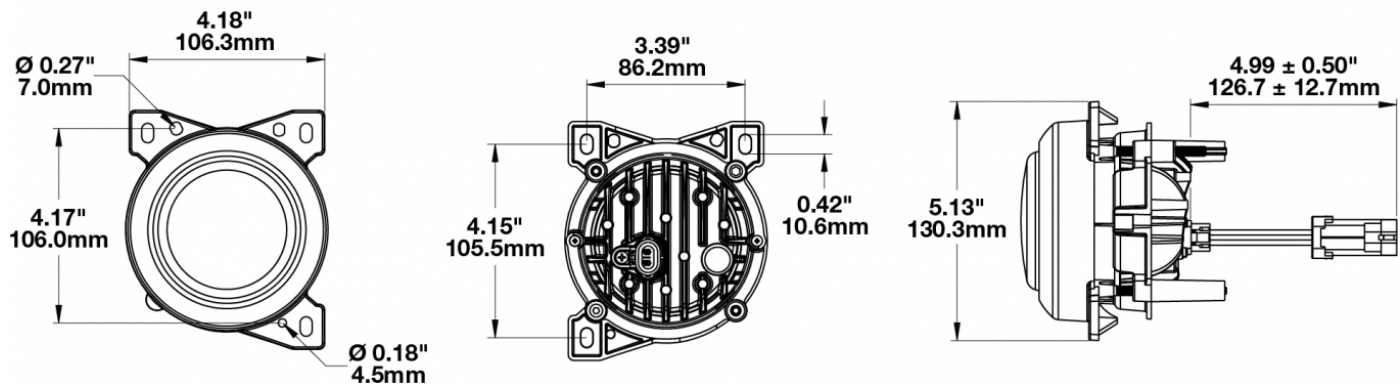

LED Headlights & Fog Lights - Model 95

PRODUCT INFORMATION

Description	12-24V DOT/ECE LED High Beam Headlight - 2 Light Kit
Height	130.00 mm / 5.12 in
Width	108.00 mm / 4.25 in
Depth	110.00 mm / 4.33 in
Shape	Round
Outer Lens Material	Polycarbonate
Outer Lens Color	Clear
Housing Material	Aluminum
Housing Color	Black
Mounting Type	Panel
Retrofits	PACCAR P54-1062-200 Driving Lamp
Minimum Operating Temperature	-40 °C / -40 °F
Maximum Operating Temperature	65 °C / 149 °F
Connector or Wiring	Packard #12162000
Mating Connector	Packard #12052641
Product Weight	2.44 lbs / 1.11 kgs
Shipping Weight	3.02 lbs / 1.37 kgs

PRODUCT DIMENSIONS

ELECTRICAL SPECIFICATIONS

Input Voltage	12-24V DC
Operating Voltage	10-30V DC
Transient Spike Protection	150V Peak @ 1 HZ-100 Pulses
Red Wire	Positive
Black Wire	Ground
Current Draw	0.80A @ 12V DC (High Beam) 0.40A @ 24V DC (High Beam)