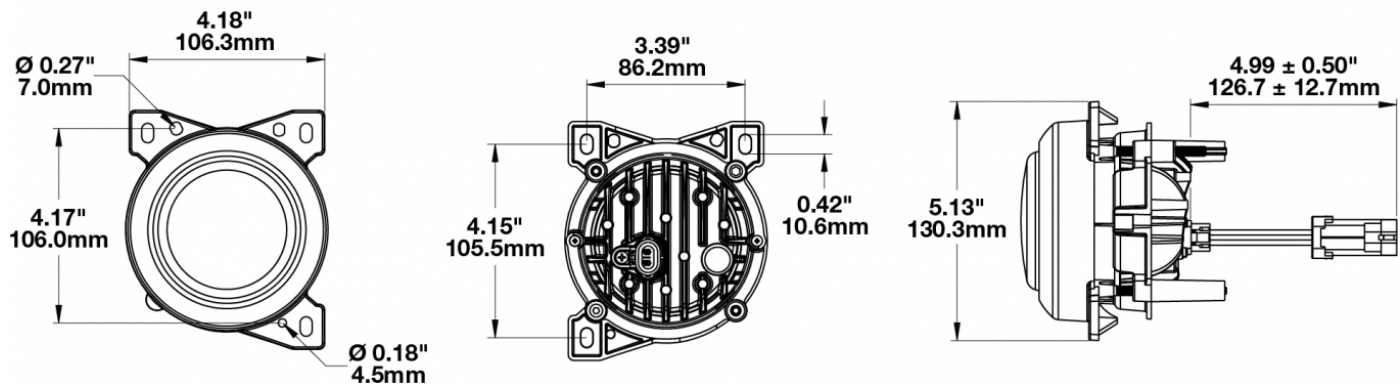

LED Headlights & Fog Lights - Model 95

PRODUCT DIMENSIONS

ELECTRICAL SPECIFICATIONS

Input Voltage	12-24V DC
Operating Voltage	10-30V DC
Transient Spike Protection	150V Peak @ 1 HZ-100 Pulses
Red Wire	Positive
Black Wire	Ground
Current Draw	0.80A @ 12V DC (High Beam) 0.40A @ 24V DC (High Beam)