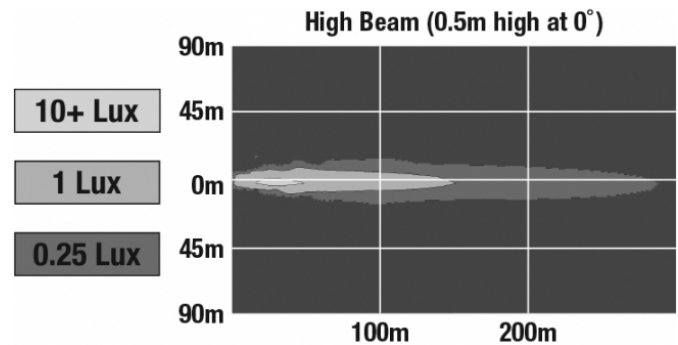

LED Headlights & Fog Lights - Model 95

PRODUCT INFORMATION

Description	12-24V DOT/ECE LED High Beam Headlight - 2 Light Kit
Height	130.00 mm / 5.12 in
Width	108.00 mm / 4.25 in
Depth	110.00 mm / 4.33 in
Shape	Round
Outer Lens Material	Polycarbonate
Outer Lens Color	Clear
Housing Material	Aluminum
Housing Color	Black
Mounting Type	Panel
Retrofits	PACCAR P54-1062-200 Driving Lamp
Minimum Operating Temperature	-40 °C / -40 °F
Maximum Operating Temperature	65 °C / 149 °F
Connector or Wiring	Packard #12162000
Mating Connector	Packard #12052641
Product Weight	2.44 lbs / 1.11 kgs
Shipping Weight	3.02 lbs / 1.37 kgs

J.W. SPEAKER
Engineered. Lighting. Solutions.

LED Headlights & Fog Lights - Model 95

PHOTOMETRIC SPECIFICATIONS

Candela Output	45,000
Nominal LED Color Temperature	5000 K
Beam Pattern(s)	Forward Lighting - Driving