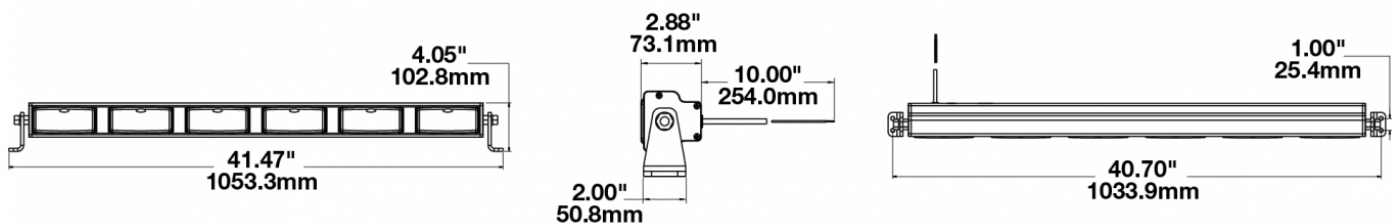

LED Light Bars - Model 9049-6M

PRODUCT INFORMATION

Description	12V LED 40" Light Bar with Flood Beam Pattern
Height	102.87 mm / 4.05 in
Width	1043.18 mm / 41.07 in
Depth	73.15 mm / 2.88 in
Shape	Rectangular
Outer Lens Material	Polycarbonate
Outer Lens Color	Clear
Housing Material	Die-Cast Aluminum
Housing Color	Black
Mounting Type	Universal Mount
Minimum Operating Temperature	-40 °C / -40 °F
Maximum Operating Temperature	65 °C / 149 °F
Connector or Wiring	10" Bare Leads
Product Weight	11.70 lbs / 5.31 kgs

PRODUCT DIMENSIONS

Print date: 2017-12-17

© 2017 J.W. Speaker Corporation • Germantown, WI U.S.A.
www.jwspeaker.com • speaker@jwspeaker.com • 262.251.6660

J.W. SPEAKER
Engineered. Lighting. Solutions.