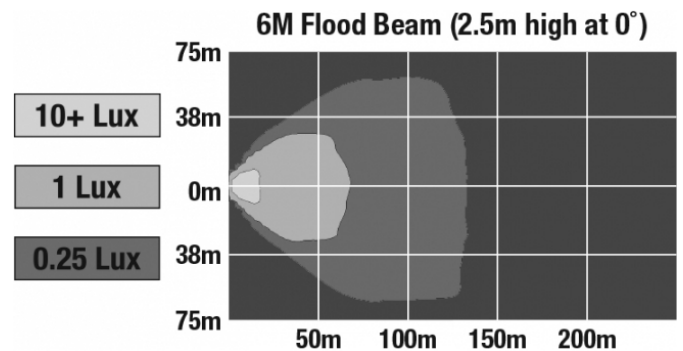

## PRODUCT INFORMATION

<b>Description</b>	12V LED 40" Light Bar with Flood Beam Pattern
<b>Height</b>	102.87 mm / 4.05 in
<b>Width</b>	1043.18 mm / 41.07 in
<b>Depth</b>	73.15 mm / 2.88 in
<b>Shape</b>	Rectangular
<b>Outer Lens Material</b>	Polycarbonate
<b>Outer Lens Color</b>	Clear
<b>Housing Material</b>	Die-Cast Aluminum
<b>Housing Color</b>	Black
<b>Mounting Type</b>	Universal Mount
<b>Minimum Operating Temperature</b>	-40 °C / -40 °F
<b>Maximum Operating Temperature</b>	65 °C / 149 °F
<b>Connector or Wiring</b>	10" Bare Leads
<b>Product Weight</b>	11.70 lbs / 5.31 kgs

## PHOTOMETRIC SPECIFICATIONS

<b>Raw Lumen Output</b>	6,600
<b>Effective Lumen Output</b>	3,960
<b>Nominal LED Color Temperature</b>	5000 K
<b>Beam Pattern(s)</b>	Forward Lighting - Flood (Standard)

Print date: 2017-10-18