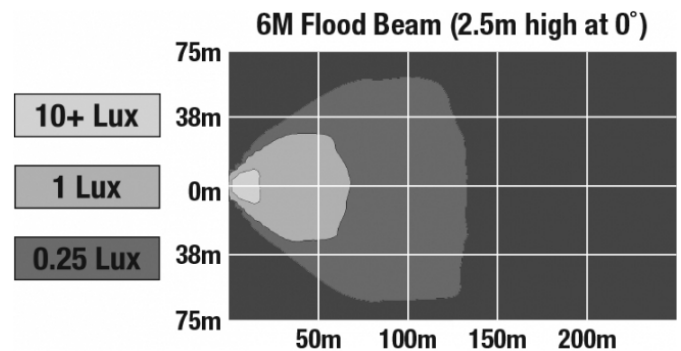

## PRODUCT INFORMATION

<b>Description</b>	12V LED 40" Light Bar with Flood Beam Pattern
<b>Height</b>	102.87 mm / 4.05 in
<b>Width</b>	1043.18 mm / 41.07 in
<b>Depth</b>	73.15 mm / 2.88 in
<b>Shape</b>	Rectangular
<b>Outer Lens Material</b>	Polycarbonate
<b>Outer Lens Color</b>	Clear
<b>Housing Material</b>	Die-Cast Aluminum
<b>Housing Color</b>	Black
<b>Mounting Type</b>	Universal Mount
<b>Minimum Operating Temperature</b>	-40 °C / -40 °F
<b>Maximum Operating Temperature</b>	65 °C / 149 °F
<b>Connector or Wiring</b>	10" Bare Leads
<b>Product Weight</b>	11.70 lbs / 5.31 kgs

## PHOTOMETRIC SPECIFICATIONS

<b>Raw Lumen Output</b>	6,600
<b>Effective Lumen Output</b>	3,960
<b>Nominal LED Color Temperature</b>	5000 K
<b>Beam Pattern(s)</b>	Forward Lighting - Flood (Standard)

Print date: 2017-12-17