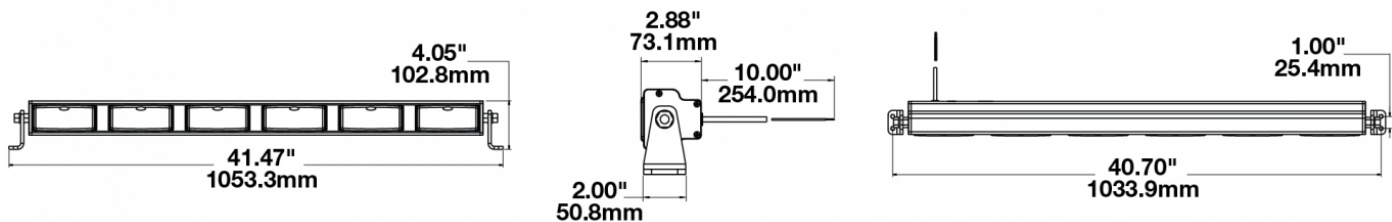

LED Light Bars - Model 9049-6M

PRODUCT INFORMATION

Description	12V LED 40" Light Bar with Flood Beam Pattern
Height	102.87 mm / 4.05 in
Width	1043.18 mm / 41.07 in
Depth	73.15 mm / 2.88 in
Shape	Rectangular
Outer Lens Material	Polycarbonate
Outer Lens Color	Clear
Housing Material	Die-Cast Aluminum
Housing Color	Black
Mounting Type	Universal Mount
Minimum Operating Temperature	-40 °C / -40 °F
Maximum Operating Temperature	65 °C / 149 °F
Connector or Wiring	10" Bare Leads
Product Weight	11.70 lbs / 5.31 kgs

PRODUCT DIMENSIONS

Print date: 2017-10-18

© 2017 J.W. Speaker Corporation • Germantown, WI U.S.A.
www.jwspeaker.com • speaker@jwspeaker.com • 262.251.6660

J.W. SPEAKER
Engineered. Lighting. Solutions.