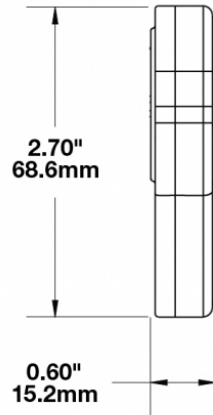

4-Button Key Fob for Model 9049-4M

PRODUCT INFORMATION

Description	4-Button Key Fob for Model 9049-4M
Height	68.58 mm / 2.7 in
Width	50.80 mm / 2 in
Depth	15.24 mm / 0.6 in
Product Weight	0.30 lbs / 0.14 kgs
Shipping Weight	0.45 lbs / 0.2 kgs

PRODUCT DIMENSIONS

Print date: 2018-05-20

© 2018 J.W. Speaker Corporation • Germantown, WI U.S.A.
www.jwspeaker.com • speaker@jwspeaker.com • 262.251.6660

4-Button Key Fob for Model 9049-4M

REGULATORY STANDARDS COMPLIANCE