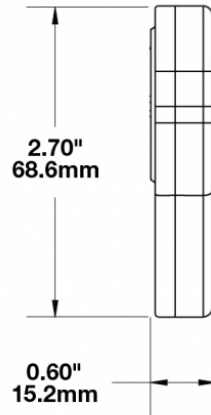

4-Button Key Fob for Model 9049-4M

PRODUCT INFORMATION

Description	4-Button Key Fob for Model 9049-4M
Height	68.58 mm / 2.7 in
Width	50.80 mm / 2 in
Depth	15.24 mm / 0.6 in
Product Weight	0.30 lbs / 0.14 kgs
Shipping Weight	0.45 lbs / 0.2 kgs

PRODUCT DIMENSIONS

Print date: 2018-10-22

© 2018 J.W. Speaker Corporation • Germantown, WI U.S.A.
www.jwspeaker.com • speaker@jwspeaker.com • 262.251.6660

4-Button Key Fob for Model 9049-4M

REGULATORY STANDARDS COMPLIANCE