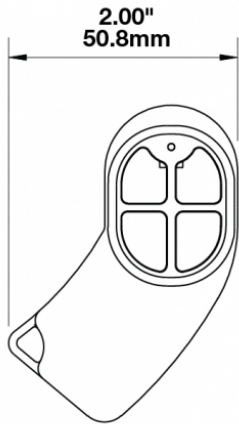

4-Button Key Fob for Model 9049-4M

PRODUCT INFORMATION

Description	4-Button Key Fob for Model 9049-4M
Height	68.58 mm / 2.7 in
Width	50.80 mm / 2 in
Depth	15.24 mm / 0.6 in
Product Weight	0.30 lbs / 0.14 kgs
Shipping Weight	0.45 lbs / 0.2 kgs

PRODUCT DIMENSIONS

Print date: 2018-05-20

© 2018 J.W. Speaker Corporation • Germantown, WI U.S.A.
www.jwspeaker.com • speaker@jwspeaker.com • 262.251.6660

4-Button Key Fob for Model 9049-4M

REGULATORY STANDARDS COMPLIANCE