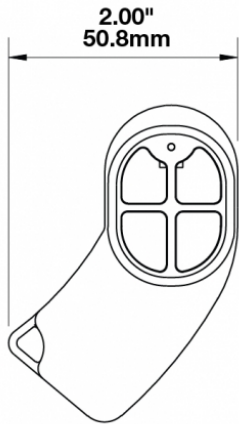

PRODUCT DIMENSIONS

Print date: 2017-07-24

© 2017 J.W. Speaker Corporation • Germantown, WI U.S.A.
www.jwspeaker.com • speaker@jwspeaker.com • 262.251.6660