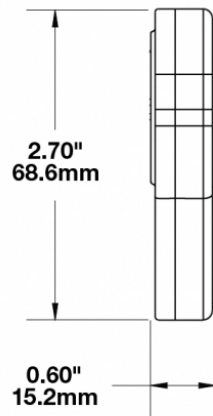

PRODUCT DIMENSIONS

Print date: 2018-02-20

© 2018 J.W. Speaker Corporation • Germantown, WI U.S.A.
www.jwspeaker.com • speaker@jwspeaker.com • 262.251.6660