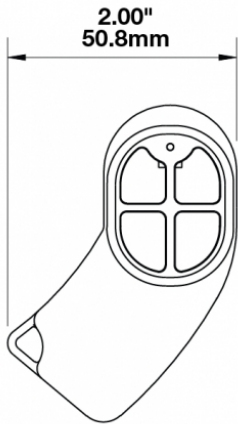

4-Button Key Fob for Model 9049-4M

PRODUCT INFORMATION

Description	4-Button Key Fob for Model 9049-4M
Height	68.58 mm / 2.7 in
Width	50.80 mm / 2 in
Depth	15.24 mm / 0.6 in
Product Weight	0.30 lbs / 0.14 kgs
Shipping Weight	0.45 lbs / 0.2 kgs

PRODUCT DIMENSIONS

Print date: 2018-07-22

© 2018 J.W. Speaker Corporation • Germantown, WI U.S.A.
www.jwspeaker.com • speaker@jwspeaker.com • 262.251.6660

4-Button Key Fob for Model 9049-4M

REGULATORY STANDARDS COMPLIANCE