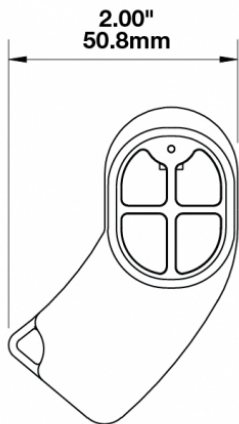

PRODUCT DIMENSIONS

Print date: 2018-02-20

© 2018 J.W. Speaker Corporation • Germantown, WI U.S.A.
www.jwspeaker.com • speaker@jwspeaker.com • 262.251.6660