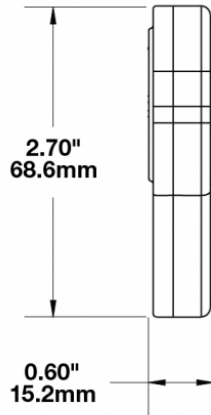

PRODUCT DIMENSIONS

Print date: 2017-07-24

© 2017 J.W. Speaker Corporation • Germantown, WI U.S.A.
www.jwspeaker.com • speaker@jwspeaker.com • 262.251.6660