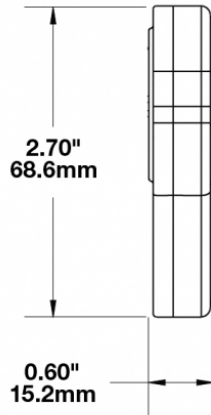

4-Button Key Fob for Model 9049-4M

PRODUCT INFORMATION

Description	4-Button Key Fob for Model 9049-4M
Height	68.58 mm / 2.7 in
Width	50.80 mm / 2 in
Depth	15.24 mm / 0.6 in
Product Weight	0.30 lbs / 0.14 kgs

PRODUCT DIMENSIONS

Print date: 2017-05-29

© 2017 J.W. Speaker Corporation • Germantown, WI U.S.A.
www.jwspeaker.com • speaker@jwspeaker.com • 262.251.6660

4-Button Key Fob for Model 9049-4M

REGULATORY STANDARDS COMPLIANCE