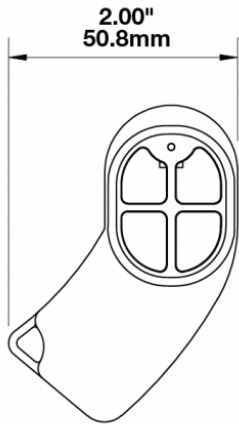

4-Button Key Fob for Model 9049-4M

PRODUCT INFORMATION

Description	4-Button Key Fob for Model 9049-4M
Height	68.58 mm / 2.7 in
Width	50.80 mm / 2 in
Depth	15.24 mm / 0.6 in
Product Weight	0.30 lbs / 0.14 kgs

PRODUCT DIMENSIONS

Print date: 2017-05-29

© 2017 J.W. Speaker Corporation • Germantown, WI U.S.A.
www.jwspeaker.com • speaker@jwspeaker.com • 262.251.6660

4-Button Key Fob for Model 9049-4M

REGULATORY STANDARDS COMPLIANCE