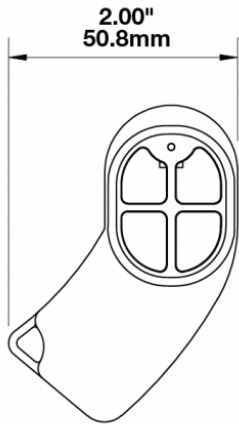

4-Button Key Fob for Model 9049-4M

PRODUCT INFORMATION

Description	4-Button Key Fob for Model 9049-4M
Height	68.58 mm / 2.7 in
Width	50.80 mm / 2 in
Depth	15.24 mm / 0.6 in
Product Weight	0.30 lbs / 0.14 kgs
Shipping Weight	0.45 lbs / 0.2 kgs

PRODUCT DIMENSIONS

Print date: 2018-10-22

© 2018 J.W. Speaker Corporation • Germantown, WI U.S.A.
www.jwspeaker.com • speaker@jwspeaker.com • 262.251.6660

4-Button Key Fob for Model 9049-4M

REGULATORY STANDARDS COMPLIANCE