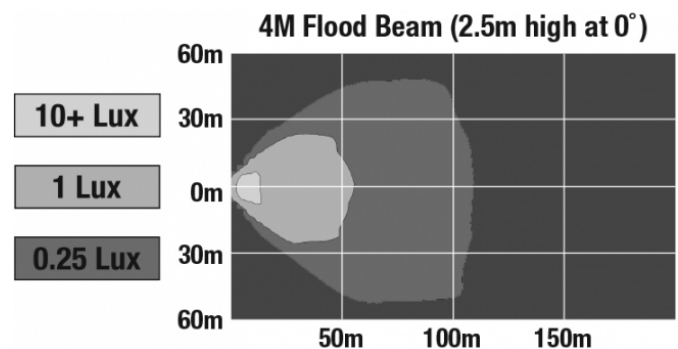

LED Light Bars - Model 9049-4M

PRODUCT INFORMATION

| | |
|--------------------------------------|---|
| Description | 24V LED 25" Light Bar with Flood Beam Pattern |
| Height | 102.87 mm / 4.05 in |
| Width | 727.71 mm / 28.65 in |
| Depth | 93.22 mm / 3.67 in |
| Shape | Rectangular |
| Outer Lens Material | Polycarbonate |
| Outer Lens Color | Clear |
| Housing Material | Die-Cast Aluminum |
| Housing Color | Black |
| Mounting Type | Universal Mount |
| Minimum Operating Temperature | -40 °C / -40 °F |
| Maximum Operating Temperature | 65 °C / 149 °F |
| Connector or Wiring | 10" Bare Leads |
| Product Weight | 7.55 lbs / 3.42 kgs |

REGULATORY STANDARDS COMPLIANCE

Buy America Standards

IEC IP67

Tested to ECE Reg. 10
(Radiated Emissions only)

Eco Friendly

SAE J1113-21

PHOTOMETRIC SPECIFICATIONS

| | |
|--------------------------------------|-------------------------------------|
| Raw Lumen Output | 4,400 |
| Effective Lumen Output | 2,640 |
| Nominal LED Color Temperature | 5000 K |
| Beam Pattern(s) | Forward Lighting - Flood (Standard) |