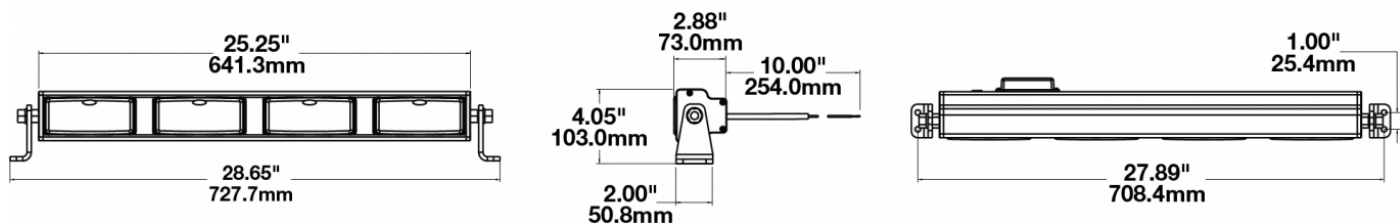

LED Light Bars - Model 9049-4M

PRODUCT INFORMATION

Description	24V LED 25" Light Bar with Flood Beam Pattern
Height	102.87 mm / 4.05 in
Width	727.71 mm / 28.65 in
Depth	93.22 mm / 3.67 in
Shape	Rectangular
Outer Lens Material	Polycarbonate
Outer Lens Color	Clear
Housing Material	Die-Cast Aluminum
Housing Color	Black
Mounting Type	Universal Mount
Minimum Operating Temperature	-40 °C / -40 °F
Maximum Operating Temperature	65 °C / 149 °F
Connector or Wiring	10" Bare Leads
Product Weight	7.55 lbs / 3.42 kgs

PRODUCT DIMENSIONS

Print date: 2017-08-21

© 2017 J.W. Speaker Corporation • Germantown, WI U.S.A.
www.jwspeaker.com • speaker@jwspeaker.com • 262.251.6660

J.W. SPEAKER
Engineered. Lighting. Solutions.