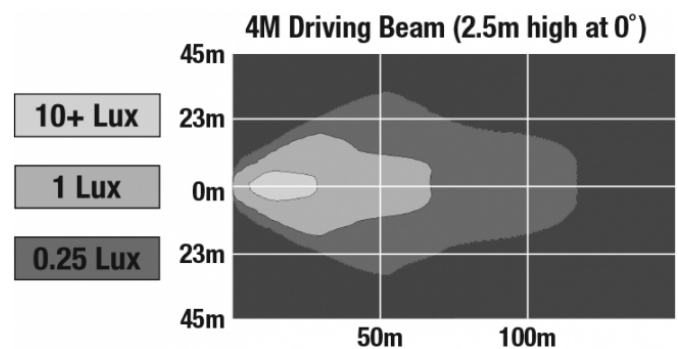

Print date: 2018-07-22

© 2018 J.W. Speaker Corporation • Germantown, WI U.S.A.
www.jwspeaker.com • speaker@jwspeaker.com • 262.251.6660