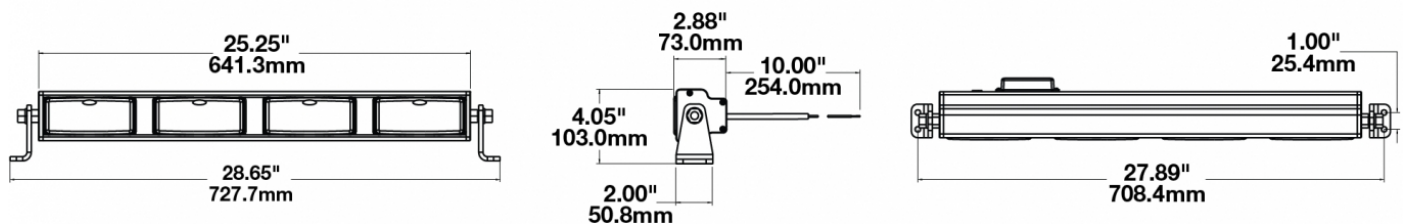

## PRODUCT INFORMATION

<b>Description</b>	12V LED NonProgrammable LED 25" Light Bar with Flood Beam Pattern
<b>Height</b>	102.87 mm / 4.05 in
<b>Width</b>	727.71 mm / 28.65 in
<b>Depth</b>	93.22 mm / 3.67 in
<b>Shape</b>	Rectangular
<b>Outer Lens Material</b>	Polycarbonate
<b>Outer Lens Color</b>	Clear
<b>Housing Material</b>	Die-Cast Aluminum
<b>Housing Color</b>	Black
<b>Mounting Type</b>	Universal Mount
<b>Minimum Operating Temperature</b>	-40 °C / -40 °F
<b>Maximum Operating Temperature</b>	65 °C / 149 °F
<b>Connector or Wiring</b>	10" Bare Leads
<b>Product Weight</b>	7.55 lbs / 3.42 kgs