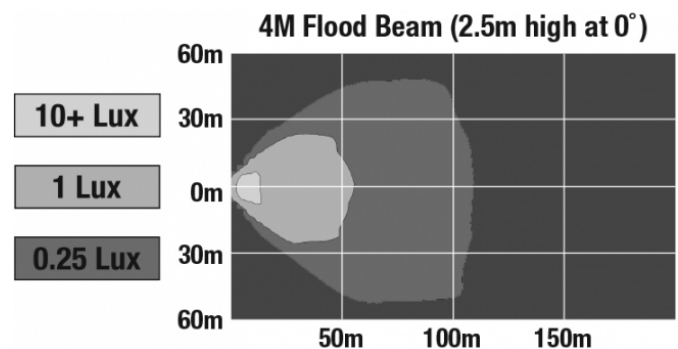

Print date: 2018-07-22

© 2018 J.W. Speaker Corporation • Germantown, WI U.S.A.
www.jwspeaker.com • speaker@jwspeaker.com • 262.251.6660