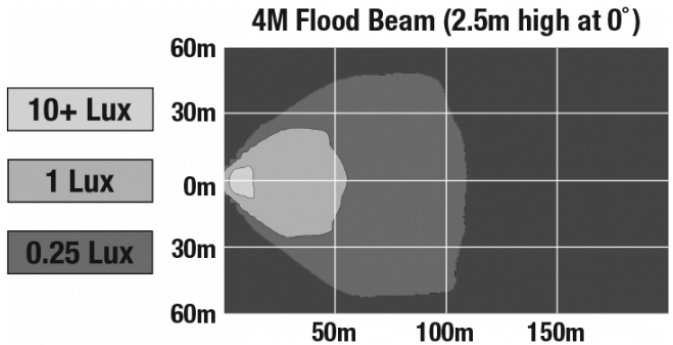

## PRODUCT INFORMATION

<b>Description</b>	12V LED NonProgrammable LED 25" Light Bar with Flood Beam Pattern
<b>Height</b>	102.87 mm / 4.05 in
<b>Width</b>	727.71 mm / 28.65 in
<b>Depth</b>	93.22 mm / 3.67 in
<b>Shape</b>	Rectangular
<b>Outer Lens Material</b>	Polycarbonate
<b>Outer Lens Color</b>	Clear
<b>Housing Material</b>	Die-Cast Aluminum
<b>Housing Color</b>	Black
<b>Mounting Type</b>	Universal Mount
<b>Minimum Operating Temperature</b>	-40 °C / -40 °F
<b>Maximum Operating Temperature</b>	65 °C / 149 °F
<b>Connector or Wiring</b>	10" Bare Leads
<b>Product Weight</b>	7.55 lbs / 3.42 kgs
<b>Shipping Weight</b>	9.00 lbs / 4.08 kgs

## PHOTOMETRIC SPECIFICATIONS

<b>Raw Lumen Output</b>	4,400
<b>Effective Lumen Output</b>	2,640
<b>Nominal LED Color Temperature</b>	5000 K
<b>Beam Pattern(s)</b>	Forward Lighting - Flood (Standard)

Print date: 2017-05-29