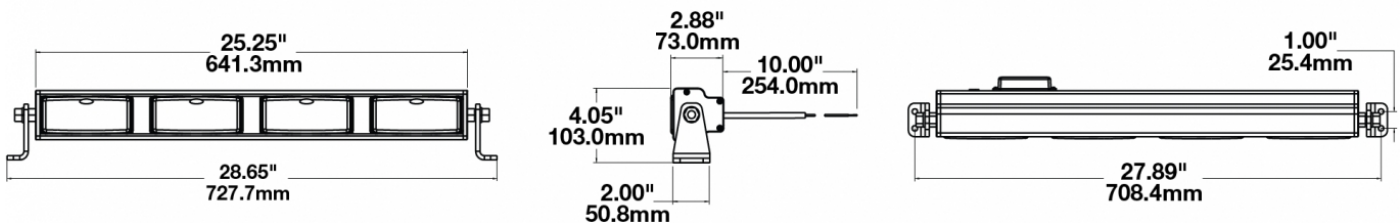

LED Light Bars - Model 9049-4M

PRODUCT INFORMATION

Description	12V LED NonProgrammable LED 25" Light Bar with Flood Beam Pattern
Height	102.87 mm / 4.05 in
Width	727.71 mm / 28.65 in
Depth	93.22 mm / 3.67 in
Shape	Rectangular
Outer Lens Material	Polycarbonate
Outer Lens Color	Clear
Housing Material	Die-Cast Aluminum
Housing Color	Black
Mounting Type	Universal Mount
Minimum Operating Temperature	-40 °C / -40 °F
Maximum Operating Temperature	65 °C / 149 °F
Connector or Wiring	10" Bare Leads
Product Weight	7.55 lbs / 3.42 kgs
Shipping Weight	9.00 lbs / 4.08 kgs

PRODUCT DIMENSIONS

Print date: 2017-05-29

© 2017 J.W. Speaker Corporation • Germantown, WI U.S.A.
www.jwspeaker.com • speaker@jwspeaker.com • 262.251.6660

J.W. SPEAKER
Engineered. Lighting. Solutions.