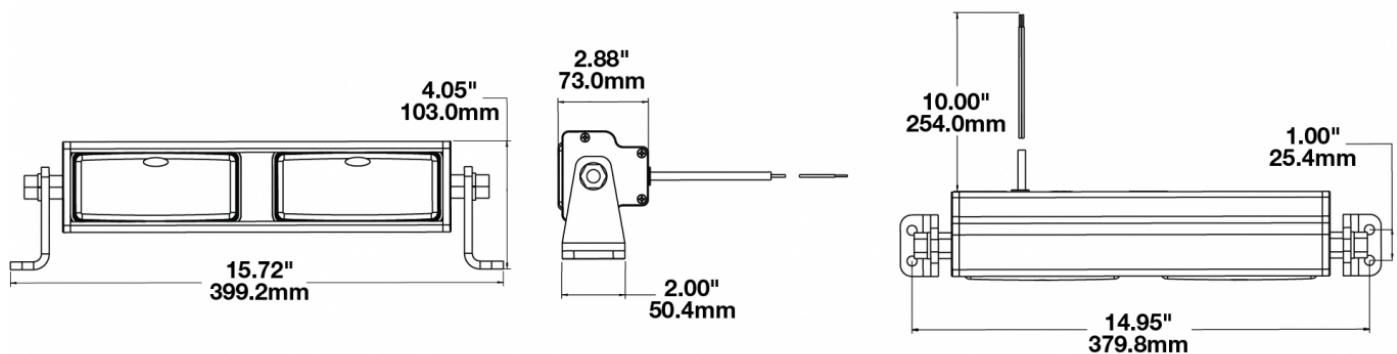

PRODUCT DIMENSIONS

Print date: 2017-10-19

© 2017 J.W. Speaker Corporation • Germantown, WI U.S.A.
www.jwspeaker.com • speaker@jwspeaker.com • 262.251.6660

J.W. SPEAKER
Engineered. Lighting. Solutions.