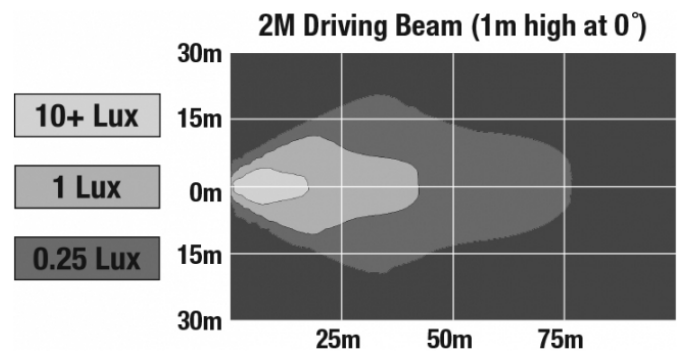

## PHOTOMETRIC SPECIFICATIONS

<b>Raw Lumen Output</b>	2,200
<b>Effective Lumen Output</b>	1,320
<b>Nominal LED Color Temperature</b>	5000 K
<b>Beam Pattern(s)</b>	Forward Lighting - Driving

Print date: 2017-10-19