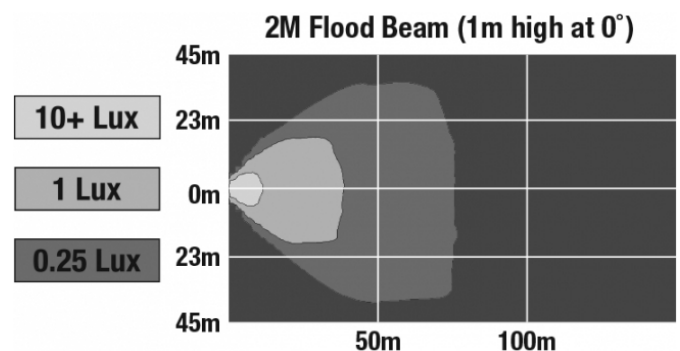

## PRODUCT INFORMATION

<b>Description</b>	24V LED 15" Light Bar with Flood Beam Pattern
<b>Height</b>	102.87 mm / 4.05 in
<b>Width</b>	399.29 mm / 15.72 in
<b>Depth</b>	73.15 mm / 2.88 in
<b>Shape</b>	Rectangular
<b>Outer Lens Material</b>	Polycarbonate
<b>Outer Lens Color</b>	Clear
<b>Housing Material</b>	Die-Cast Aluminum
<b>Housing Color</b>	Black
<b>Mounting Type</b>	Universal Mount
<b>Minimum Operating Temperature</b>	-40 °C / -40 °F
<b>Maximum Operating Temperature</b>	65 °C / 149 °F
<b>Product Weight</b>	4.44 lbs / 2.01 kgs
<b>Shipping Weight</b>	8.40 lbs / 3.81 kgs

## PHOTOMETRIC SPECIFICATIONS

<b>Raw Lumen Output</b>	2,200
<b>Effective Lumen Output</b>	1,320
<b>Nominal LED Color Temperature</b>	5000 K
<b>Beam Pattern(s)</b>	Forward Lighting - Flood (Standard)

Print date: 2018-02-22