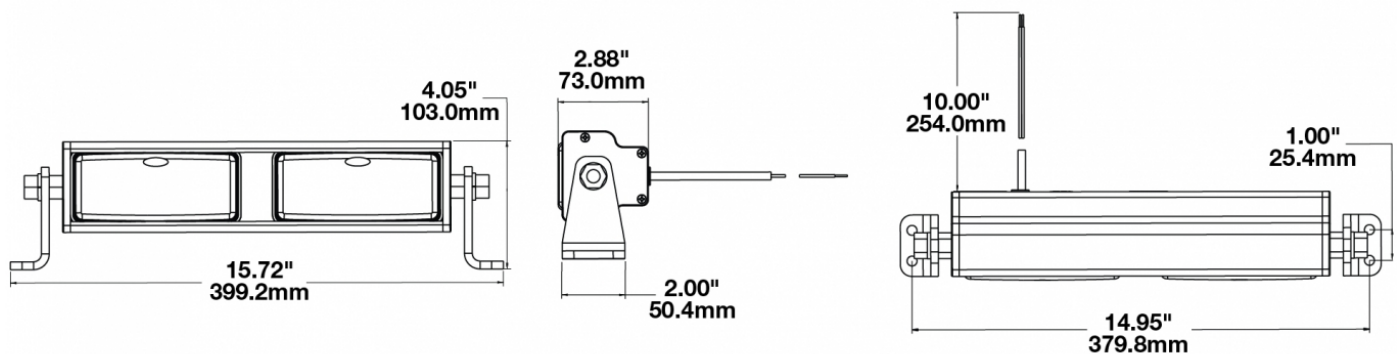

PRODUCT DIMENSIONS

Print date: 2018-02-22

© 2018 J.W. Speaker Corporation • Germantown, WI U.S.A.
www.jwspeaker.com • speaker@jwspeaker.com • 262.251.6660

J.W. SPEAKER
Engineered. Lighting. Solutions.