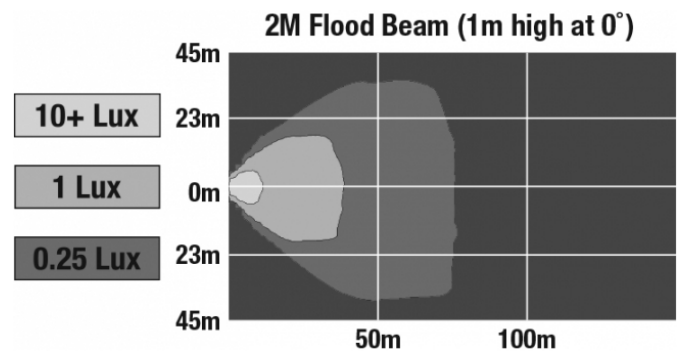

## PRODUCT INFORMATION

<b>Description</b>	12V LED 15" Light Bar with Flood Beam Pattern
<b>Height</b>	102.87 mm / 4.05 in
<b>Width</b>	399.29 mm / 15.72 in
<b>Depth</b>	73.15 mm / 2.88 in
<b>Shape</b>	Rectangular
<b>Outer Lens Material</b>	Polycarbonate
<b>Outer Lens Color</b>	Clear
<b>Housing Material</b>	Die-Cast Aluminum
<b>Housing Color</b>	Black
<b>Mounting Type</b>	Universal Mount
<b>Minimum Operating Temperature</b>	-40 °C / -40 °F
<b>Maximum Operating Temperature</b>	65 °C / 149 °F
<b>Connector or Wiring</b>	10" Bare Leads
<b>Product Weight</b>	4.44 lbs / 2.01 kgs

## PHOTOMETRIC SPECIFICATIONS

<b>Raw Lumen Output</b>	2,200
<b>Effective Lumen Output</b>	1,320
<b>Nominal LED Color Temperature</b>	5000 K
<b>Beam Pattern(s)</b>	Forward Lighting - Flood (Standard)

Print date: 2018-11-21