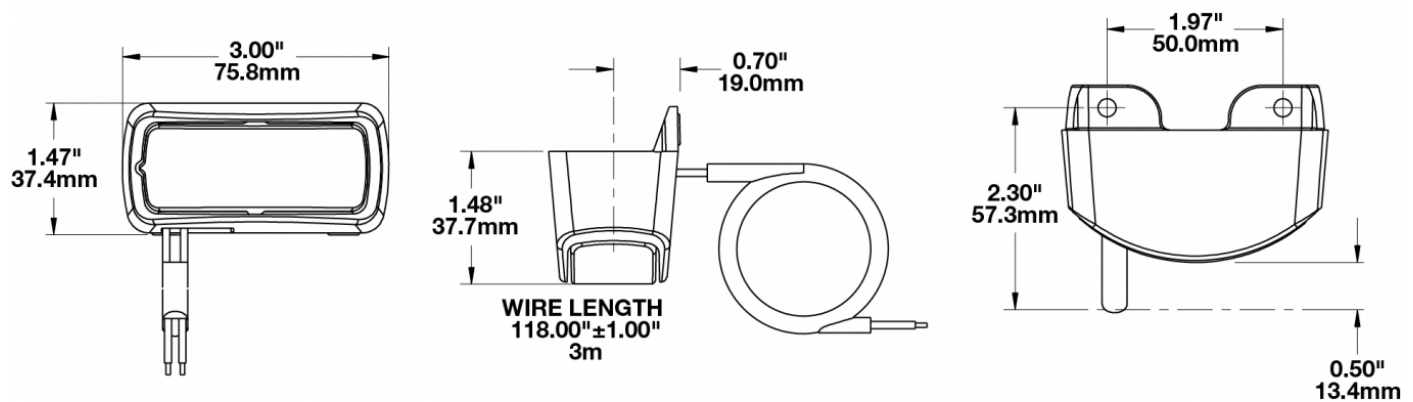

PRODUCT DIMENSIONS

Print date: 2017-08-18

© 2017 J.W. Speaker Corporation • Germantown, WI U.S.A.
www.jwspeaker.com • speaker@jwspeaker.com • 262.251.6660

J.W. SPEAKER
Engineered. Lighting. Solutions.