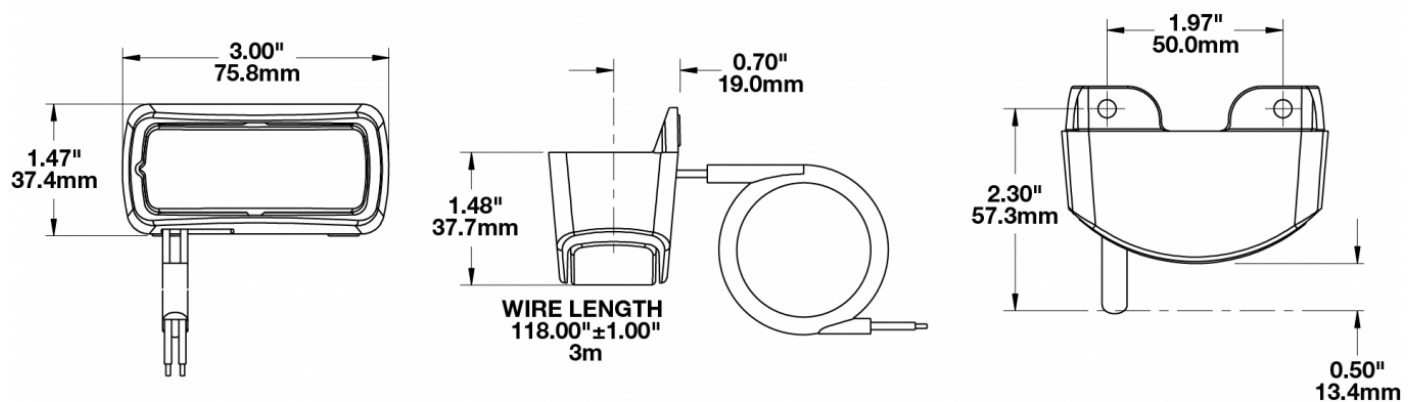

PRODUCT DIMENSIONS

Print date: 2018-10-24

© 2018 J.W. Speaker Corporation • Germantown, WI U.S.A.
www.jwspeaker.com • speaker@jwspeaker.com • 262.251.6660

J.W. SPEAKER
Engineered. Lighting. Solutions.