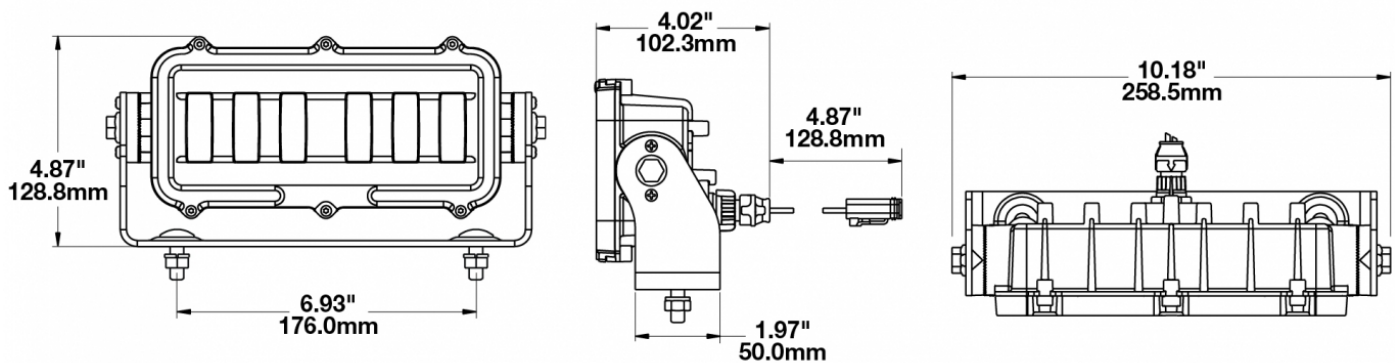

## PRODUCT INFORMATION

<b>Description</b>	12-24V LED Amber Zone Light
<b>Height</b>	123.70 mm / 4.87 in
<b>Width</b>	258.57 mm / 10.18 in
<b>Depth</b>	102.11 mm / 4.02 in
<b>Shape</b>	Rectangular
<b>Outer Lens Material</b>	Glass
<b>Outer Lens Color</b>	Clear
<b>Housing Material</b>	Xenoy
<b>Housing Color</b>	Black
<b>Mounting Hardware Description</b>	(x2) M8-1.25 Mounting Bolt
<b>Mounting Type</b>	Universal Pedestal Mount
<b>Minimum Operating Temperature</b>	-40 °C / -40 °F
<b>Maximum Operating Temperature</b>	65 °C / 149 °F
<b>Connector or Wiring</b>	Integrated 2-Pin Deutsch Weatherproof Socket (DT04-2P)
<b>Mating Connector</b>	Integrated 2-Pin Deutsch Weatherproof Plug (DT06-2S)
<b>Product Weight</b>	2.60 lbs / 1.18 kgs

## PRODUCT DIMENSIONS