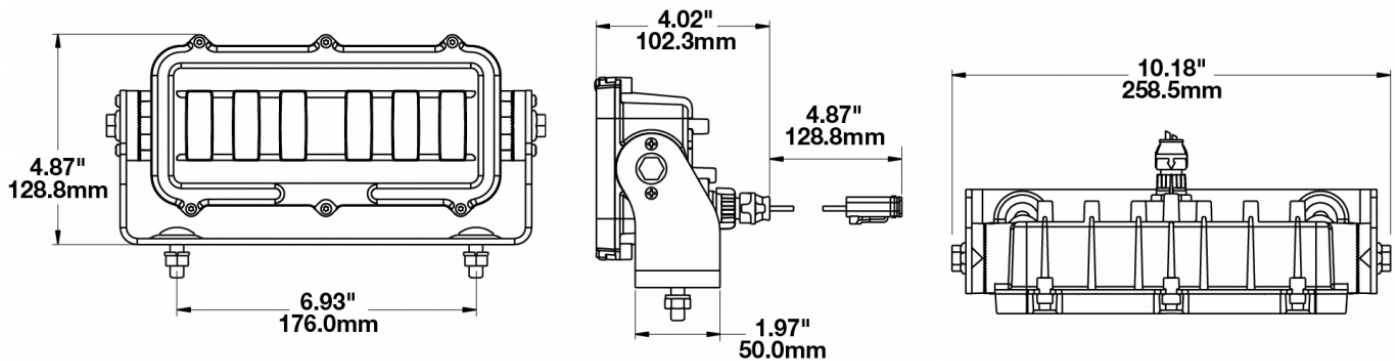

LED Safety Lights - Model 527

PRODUCT INFORMATION

Description	12-24V LED Amber Zone Light
Height	123.70 mm / 4.87 in
Width	258.57 mm / 10.18 in
Depth	102.11 mm / 4.02 in
Shape	Rectangular
Outer Lens Material	Glass
Outer Lens Color	Clear
Housing Material	Xenoy
Housing Color	Black
Mounting Hardware Description	(x2) M8-1.25 Mounting Bolt
Mounting Type	Universal Pedestal Mount
Minimum Operating Temperature	-40 °C / -40 °F
Maximum Operating Temperature	65 °C / 149 °F
Connector or Wiring	Integrated 2-Pin Deutsch Weatherproof Socket (DT04-2P)
Mating Connector	Integrated 2-Pin Deutsch Weatherproof Plug (DT06-2S)
Product Weight	2.60 lbs / 1.18 kgs
Shipping Weight	5.60 lbs / 2.54 kgs

PRODUCT DIMENSIONS

ELECTRICAL SPECIFICATIONS

Input Voltage	12-24V DC
Operating Voltage	10-32V DC
Transient Spike Protection	150V Peak @ 1 HZ-100 Pul
RED Wire	Positive
BLACK Wire	Negative
Current Draw	1.2A @ 12V DC .8A @ 24V DC