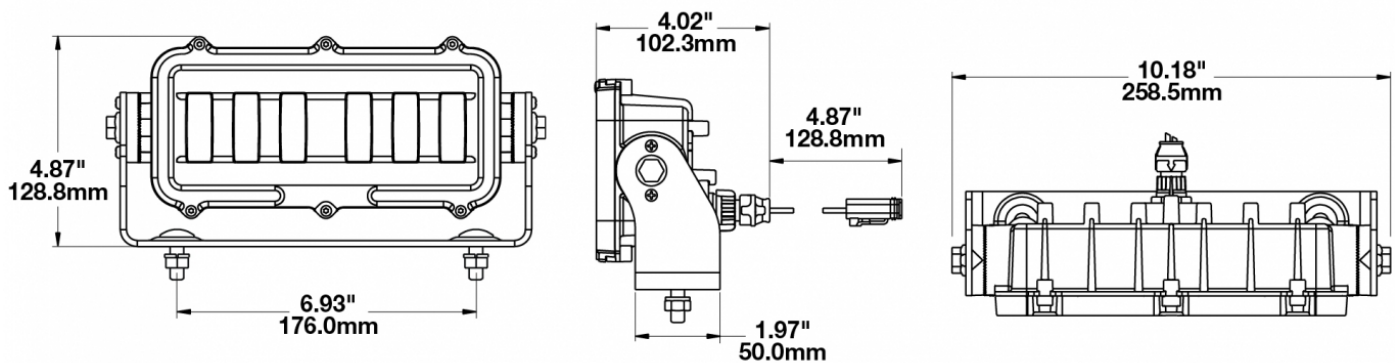

## PRODUCT INFORMATION

<b>Description</b>	12-24V LED Green Zone Light
<b>Height</b>	123.70 mm / 4.87 in
<b>Width</b>	258.57 mm / 10.18 in
<b>Depth</b>	102.11 mm / 4.02 in
<b>Shape</b>	Rectangular
<b>Outer Lens Material</b>	Glass
<b>Outer Lens Color</b>	Clear
<b>Housing Material</b>	Xenoy
<b>Housing Color</b>	Black
<b>Mounting Hardware Description</b>	(x2) M8-1.25 Mounting Bolt
<b>Mounting Type</b>	Universal Pedestal Mount
<b>Minimum Operating Temperature</b>	-40 °C / -40 °F
<b>Maximum Operating Temperature</b>	65 °C / 149 °F
<b>Connector or Wiring</b>	Integrated 2-Pin Deutsch Weatherproof Socket (DT04-2P)
<b>Mating Connector</b>	Integrated 2-Pin Deutsch Weatherproof Plug (DT06-2S)
<b>Product Weight</b>	2.60 lbs / 1.18 kgs
<b>Shipping Weight</b>	5.60 lbs / 2.54 kgs
<b>Additional Information</b>	Due to the chromaticity of the green light, the green Model 527 will easily shine through fog.

## PRODUCT DIMENSIONS