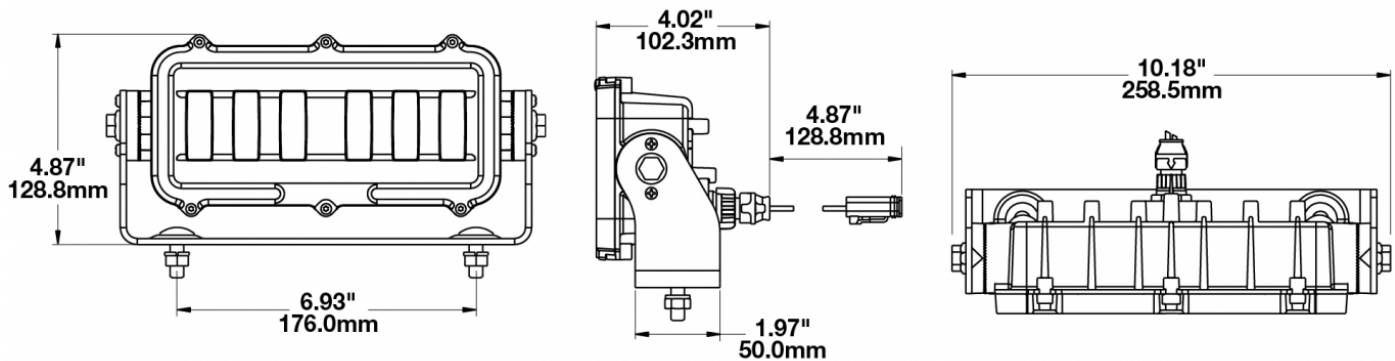

LED Safety Lights - Model 527

PRODUCT INFORMATION

Description	12-24V LED White Zone Light
Height	123.70 mm / 4.87 in
Width	258.57 mm / 10.18 in
Depth	102.11 mm / 4.02 in
Shape	Rectangular
Outer Lens Material	Glass
Outer Lens Color	Clear
Housing Material	Xenoy
Housing Color	Black
Mounting Hardware Description	(x2) M8-1.25 Mounting Bolt
Mounting Type	Universal Pedestal Mount
Minimum Operating Temperature	-40 °C / -40 °F
Maximum Operating Temperature	65 °C / 149 °F
Connector or Wiring	Integrated 2-Pin Deutsch Weatherproof Socket (DT04-2P)
Mating Connector	Integrated 2-Pin Deutsch Weatherproof Plug (DT06-2S)
Product Weight	2.60 lbs / 1.18 kgs
Shipping Weight	5.60 lbs / 2.54 kgs

PRODUCT DIMENSIONS

ELECTRICAL SPECIFICATIONS

Input Voltage	12-24V AC
Operating Voltage	10-32V AC
Transient Spike Protection	150V Peak @ 1 HZ-100 Pulses
Red Wire	Positive
Black Wire	Negative
Current Draw	1.2A @ 12V AC .8A @ 24V AC