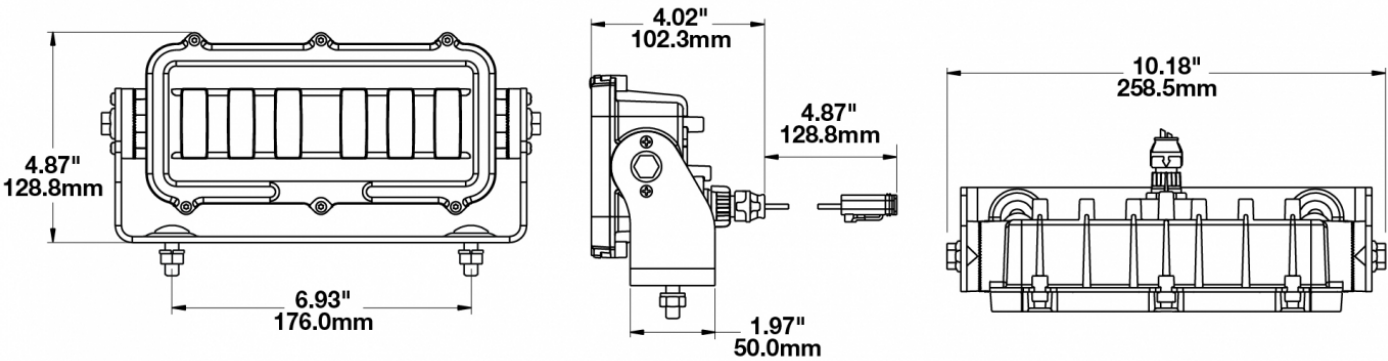

## PRODUCT INFORMATION

<b>Description</b>	12-24V LED Red Zone Light
<b>Height</b>	123.70 mm / 4.87 in
<b>Width</b>	258.57 mm / 10.18 in
<b>Depth</b>	102.11 mm / 4.02 in
<b>Shape</b>	Rectangle
<b>Outer Lens Material</b>	Glass
<b>Outer Lens Color</b>	Clear
<b>Housing Material</b>	Xenoy
<b>Housing Color</b>	Black
<b>Mounting Hardware Description</b>	(x2) M8-1.25 Mounting Bolt
<b>Mounting Type</b>	Universal Pedestal Mount
<b>Minimum Operating Temperature</b>	-40 °C / -40 °F
<b>Maximum Operating Temperature</b>	65 °C / 149 °F
<b>Connector or Wiring</b>	Integrated 2-Pin Deutsch Weatherproof Socket (DT04-2P)
<b>Mating Connector</b>	Integrated 2-Pin Deutsch Weatherproof Plug (DT06-2S)
<b>Product Weight</b>	2.60 lbs / 1.18 kgs
<b>Additional Information</b>	The dominant wavelength is about 615nm.

## PRODUCT DIMENSIONS