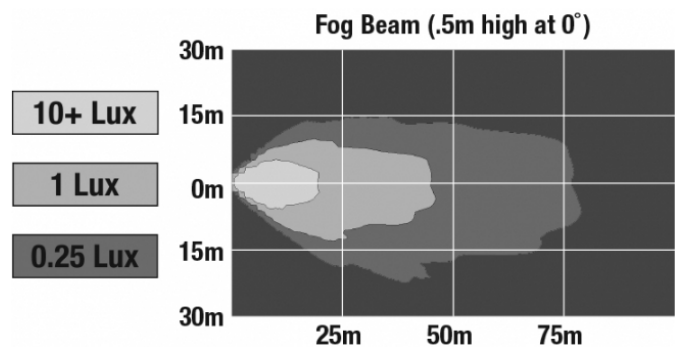

Buy America Standards

Eco Friendly

Tested to ECE Reg. 10
(Radiated Emissions only)

ECE Reg 19

SAE J583

PHOTOMETRIC SPECIFICATIONS

Raw Lumen Output	1,080
Effective Lumen Output	610
Nominal LED Color Temperature	5000 K
Beam Pattern(s)	Forward Lighting - Fog