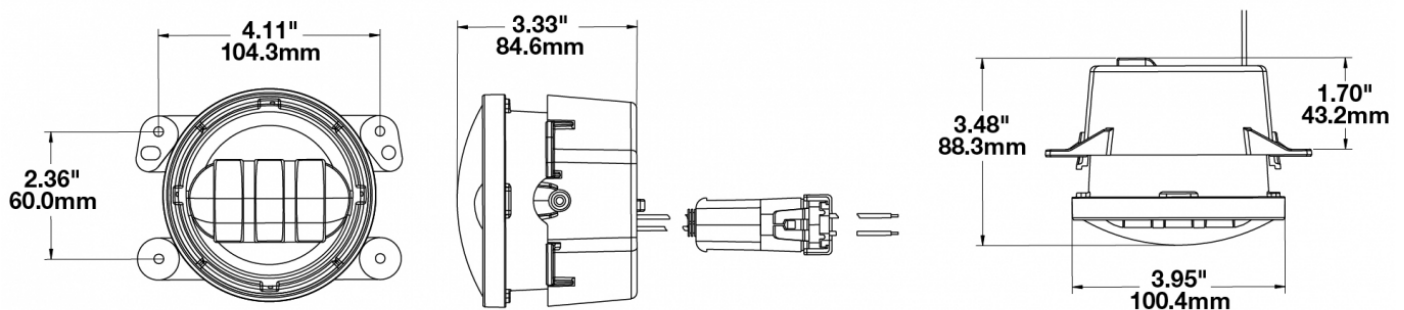

PRODUCT DIMENSIONS

Print date: 2018-02-20

© 2018 J.W. Speaker Corporation • Germantown, WI U.S.A.
www.jwspeaker.com • speaker@jwspeaker.com • 262.251.6660

J.W. SPEAKER
Engineered. Lighting. Solutions.