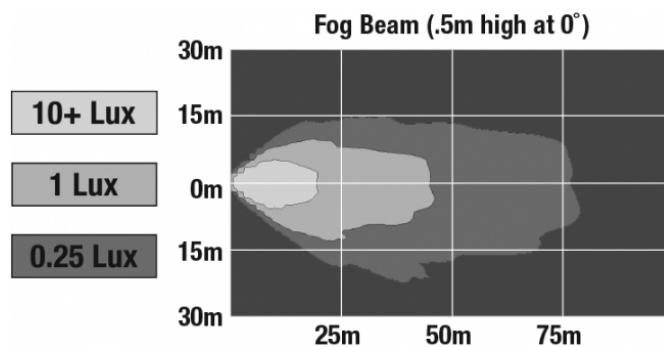

Print date: 2018-04-20

© 2018 J.W. Speaker Corporation • Germantown, WI U.S.A.
www.jwspeaker.com • speaker@jwspeaker.com • 262.251.6660