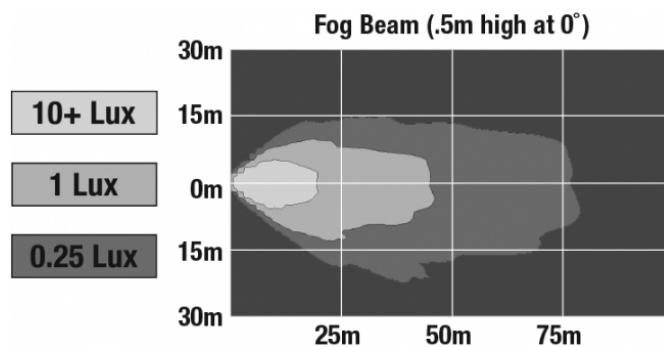

## PHOTOMETRIC SPECIFICATIONS

<b>Raw Lumen Output</b>	1,080
<b>Effective Lumen Output</b>	610
<b>Nominal LED Color Temperature</b>	5000 K
<b>Beam Pattern(s)</b>	Forward Lighting - Fog

Print date: 2018-04-20