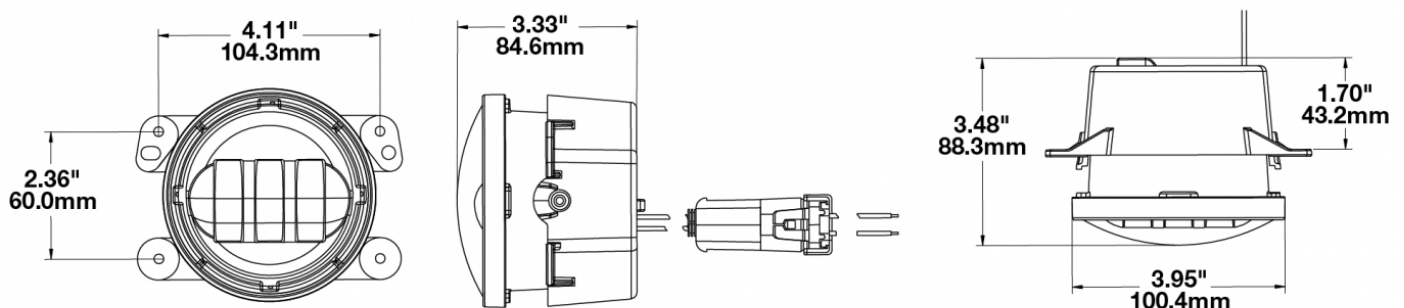

PRODUCT DIMENSIONS

Print date: 2018-08-16

© 2018 J.W. Speaker Corporation • Germantown, WI U.S.A.
www.jwspeaker.com • speaker@jwspeaker.com • 262.251.6660

J.W. SPEAKER
Engineered. Lighting. Solutions.