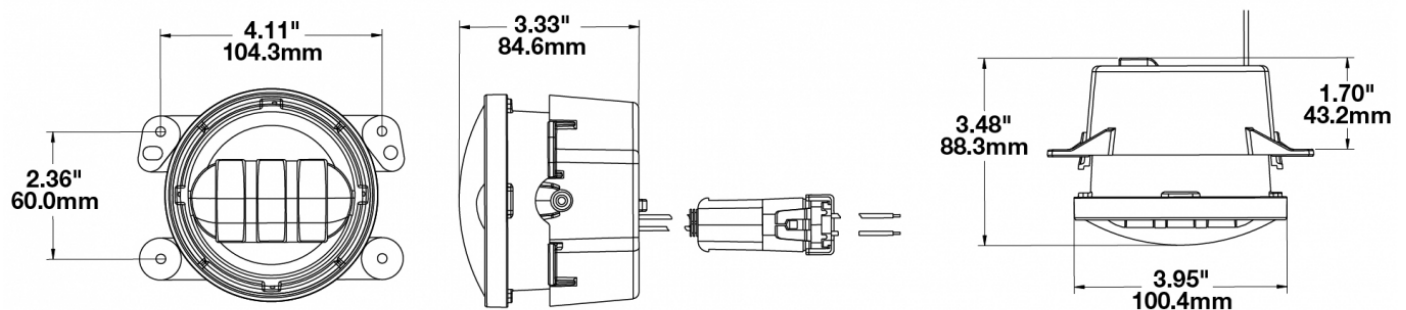

PRODUCT DIMENSIONS

Print date: 2018-04-20

© 2018 J.W. Speaker Corporation • Germantown, WI U.S.A.
www.jwspeaker.com • speaker@jwspeaker.com • 262.251.6660

J.W. SPEAKER
Engineered. Lighting. Solutions.