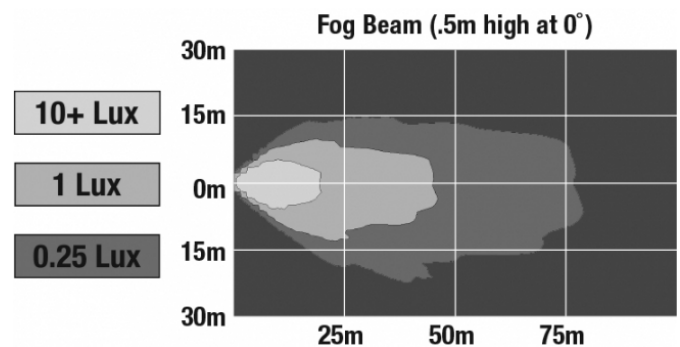

REGULATORY STANDARDS COMPLIANCE

Buy America Standards

Eco Friendly

Tested to ECE Reg. 10
(Radiated Emissions only)

ECE Reg 19

SAE J583

PHOTOMETRIC SPECIFICATIONS

| | |
|--------------------------------------|------------------------|
| Raw Lumen Output | 1,080 |
| Effective Lumen Output | 610 |
| Nominal LED Color Temperature | 5000 K |
| Beam Pattern(s) | Forward Lighting - Fog |