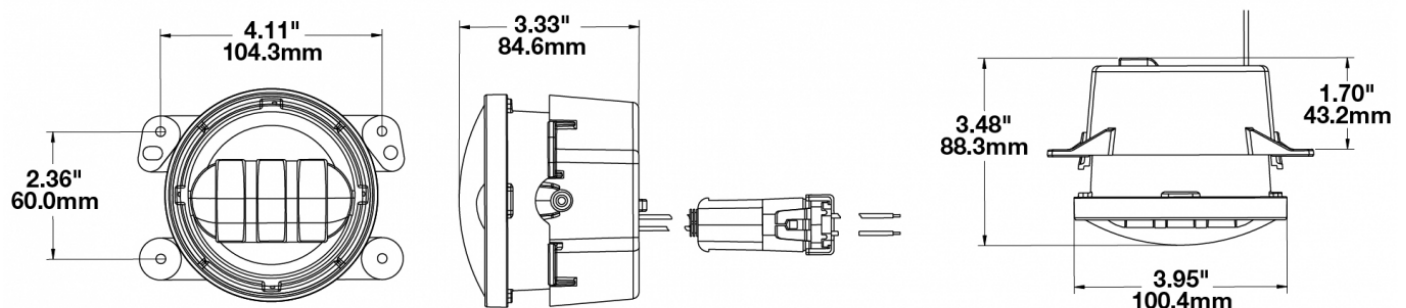

PRODUCT DIMENSIONS

Print date: 2018-02-21

© 2018 J.W. Speaker Corporation • Germantown, WI U.S.A.
www.jwspeaker.com • speaker@jwspeaker.com • 262.251.6660

J.W. SPEAKER
Engineered. Lighting. Solutions.