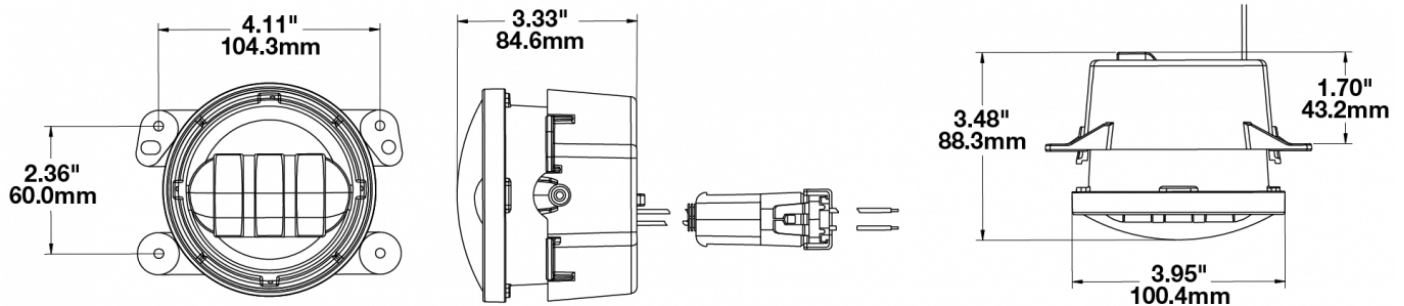

LED Jeep Fog Lights - Model 6145 J2 Series

PRODUCT INFORMATION

Description	12V SAE/ECE Fog Light with Carbon Fiber Inner Bezel - 2 Light Kit
Height	100.08 mm / 3.94 in
Width	125.73 mm / 4.95 in
Depth	88.39 mm / 3.48 in
Shape	Round
Outer Lens Material	Hardcoated Polycarbonate
Outer Lens Color	Clear
Housing Material	Die-Cast Aluminum
Housing Color	Black
Bezel Color	Black Carbon Fiber
Mounting Type	Bumper Mount
Retrofits	Jeep, Dodge, PT and Chrysler
Minimum Operating Temperature	-40 °C / -40 °F
Maximum Operating Temperature	65 °C / 149 °F
Mating Connector	Packard 12059183
Shipping Weight	2.30 lbs / 1.04 kgs
Additional Information	The Model 6145 J2 Series fog lights are designed exclusively for Jeep Fog Lights, intended for 2014 & newer model year Jeep Wranglers. Splicing required.

PRODUCT DIMENSIONS

ELECTRICAL SPECIFICATIONS

Input Voltage	12V DC
Operating Voltage	10-15V DC
Red Wire	Positive
Black Wire	Negative
Current Draw	1.60A @ 12V DC

REGULATORY STANDARDS COMPLIANCE

Buy America Standards
Eco Friendly
Tested to ECE Reg. 10
(Radiated Emissions only)

PHOTOMETRIC SPECIFICATIONS

Raw Lumen Output	1,080
Effective Lumen Output	610
Nominal LED Color Temperature	5000 K
Beam Pattern(s)	Forward Lighting - Fog

APPLICATIONS

RELATED PRODUCTS

Part Number

0554573

12V SAE/ECE Fog Light
with Black Inner Bezel -
2 Light Kit