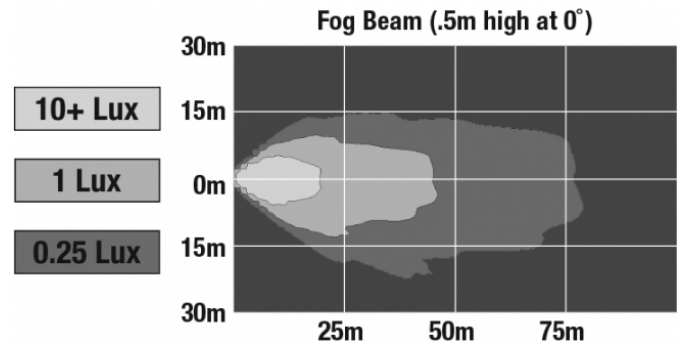

PHOTOMETRIC SPECIFICATIONS

Raw Lumen Output	1,080
Effective Lumen Output	610
Nominal LED Color Temperature	5000 K
Beam Pattern(s)	Forward Lighting - Fog

APPLICATIONS

INSTALLATION & APPLICATION INFORMATION