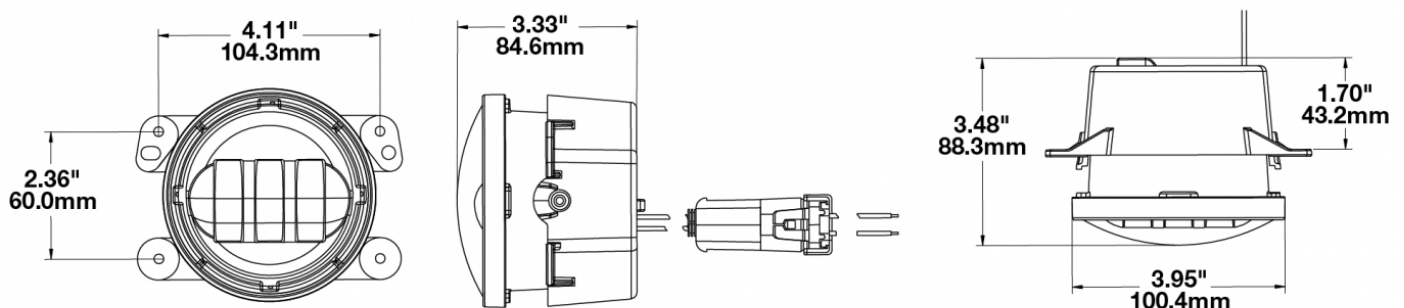

PRODUCT DIMENSIONS

Print date: 2017-12-13

© 2017 J.W. Speaker Corporation • Germantown, WI U.S.A.
www.jwspeaker.com • speaker@jwspeaker.com • 262.251.6660

J.W. SPEAKER
Engineered. Lighting. Solutions.