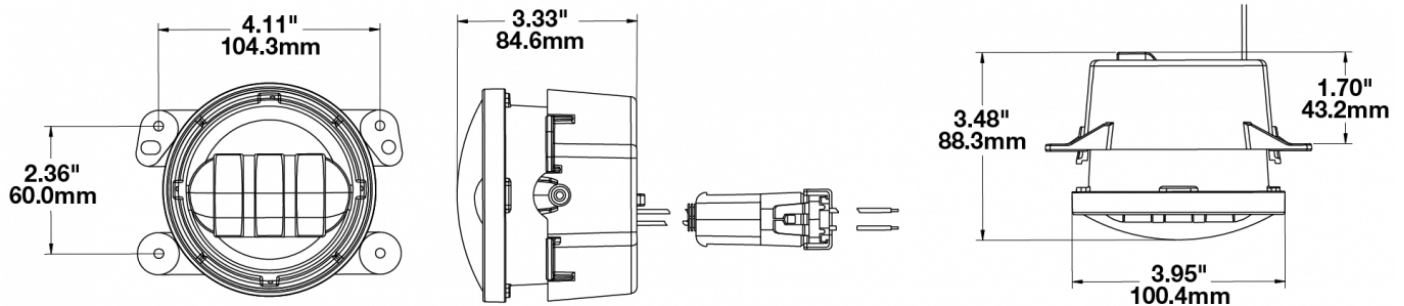

LED Jeep Fog Lights - Model 6145 J2 Series

PRODUCT INFORMATION

Description	12V SAE/ECE LED Fog Light with Carbon Fiber Inner Bezel - 2 Light Kit
Height	100.08 mm / 3.94 in
Width	125.73 mm / 4.95 in
Depth	88.39 mm / 3.48 in
Shape	Round
Outer Lens Material	Hardcoated Polycarbonate
Outer Lens Color	Clear
Housing Material	Die-Cast Aluminum
Housing Color	Black
Bezel Color	Black Carbon Fiber
Mounting Type	Bumper Mount
Retrofits	Jeep, Dodge, PT and Chrysler
Minimum Operating Temperature	-40 °C / -40 °F
Maximum Operating Temperature	65 °C / 149 °F
Mating Connector	Packard 12059183
Product Weight	0.00 lbs / 0 kgs
Shipping Weight	2.30 lbs / 1.04 kgs

PRODUCT DIMENSIONS

ELECTRICAL SPECIFICATIONS

Input Voltage	12V DC
Operating Voltage	10-15V DC
Red Wire	Positive
Black Wire	Negative
Current Draw	1.60A @ 12V DC

REGULATORY STANDARDS COMPLIANCE

Buy America Standards
Eco Friendly
Tested to ECE Reg. 10
(Radiated Emissions only)

PHOTOMETRIC SPECIFICATIONS

Raw Lumen Output	1,080
Effective Lumen Output	610
Nominal LED Color Temperature	5000 K
Beam Pattern(s)	Forward Lighting - Fog

APPLICATIONS

INSTALLATION & APPLICATION INFORMATION