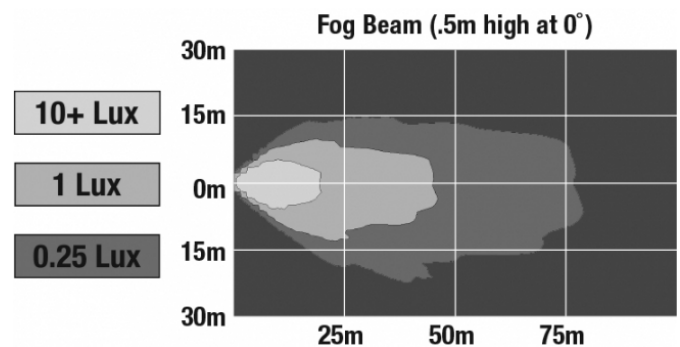

## PHOTOMETRIC SPECIFICATIONS

<b>Raw Lumen Output</b>	1,080
<b>Effective Lumen Output</b>	610
<b>Nominal LED Color Temperature</b>	5000 K
<b>Beam Pattern(s)</b>	Forward Lighting - Fog

Print date: 2018-04-20