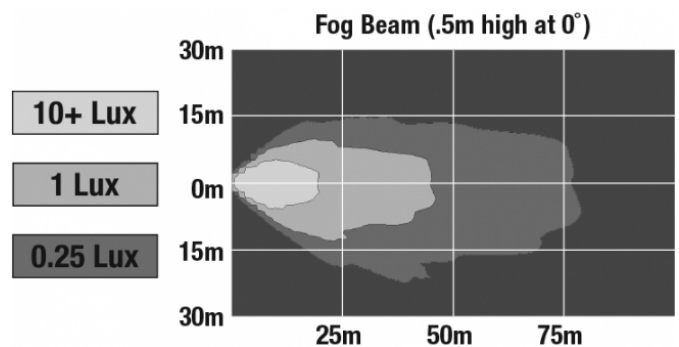

Buy America Standards

Eco Friendly

Tested to ECE Reg. 10
(Radiated Emissions only)

ECE Reg 19

SAE J583

PHOTOMETRIC SPECIFICATIONS

Raw Lumen Output	1,080
Effective Lumen Output	610
Nominal LED Color Temperature	5000 K
Beam Pattern(s)	Forward Lighting - Fog