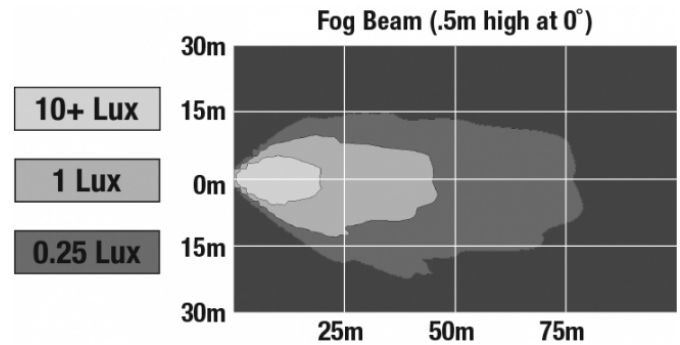

PHOTOMETRIC SPECIFICATIONS

Raw Lumen Output	1,080
Effective Lumen Output	610
Nominal LED Color Temperature	5000 K
Beam Pattern(s)	Forward Lighting - Fog

APPLICATIONS

RELATED PRODUCTS

Part Number

0554573

12V SAE/ECE Fog Light
with Black Inner Bezel -
2 Light Kit