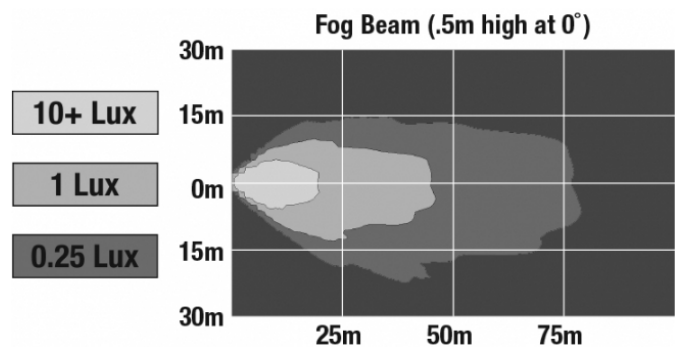

## PHOTOMETRIC SPECIFICATIONS

<b>Raw Lumen Output</b>	1,080
<b>Effective Lumen Output</b>	610
<b>Nominal LED Color Temperature</b>	5000 K
<b>Beam Pattern(s)</b>	Forward Lighting - Fog

Print date: 2017-12-13