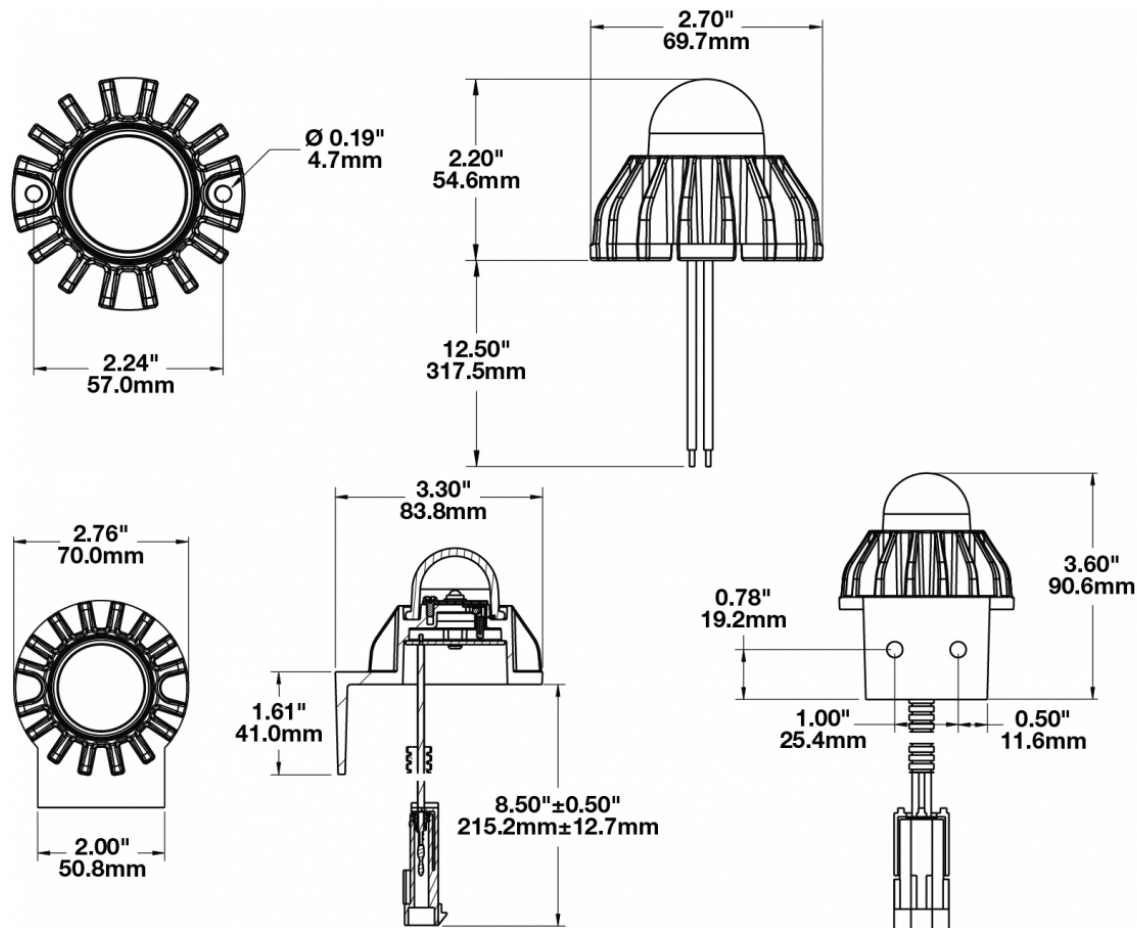

LED Interior Light - Model 408

PRODUCT DIMENSIONS

ELECTRICAL SPECIFICATIONS

Input Voltage	12-24V DC
Red Wire	Positive
Black Wire	Negative
Current Draw	0.4A @ 12V DC 0.21A @ 24V DC

Print date: 2017-06-23

© 2017 J.W. Speaker Corporation • Germantown, WI U.S.A.
www.jwspeaker.com • speaker@jwspeaker.com • 262.251.6660