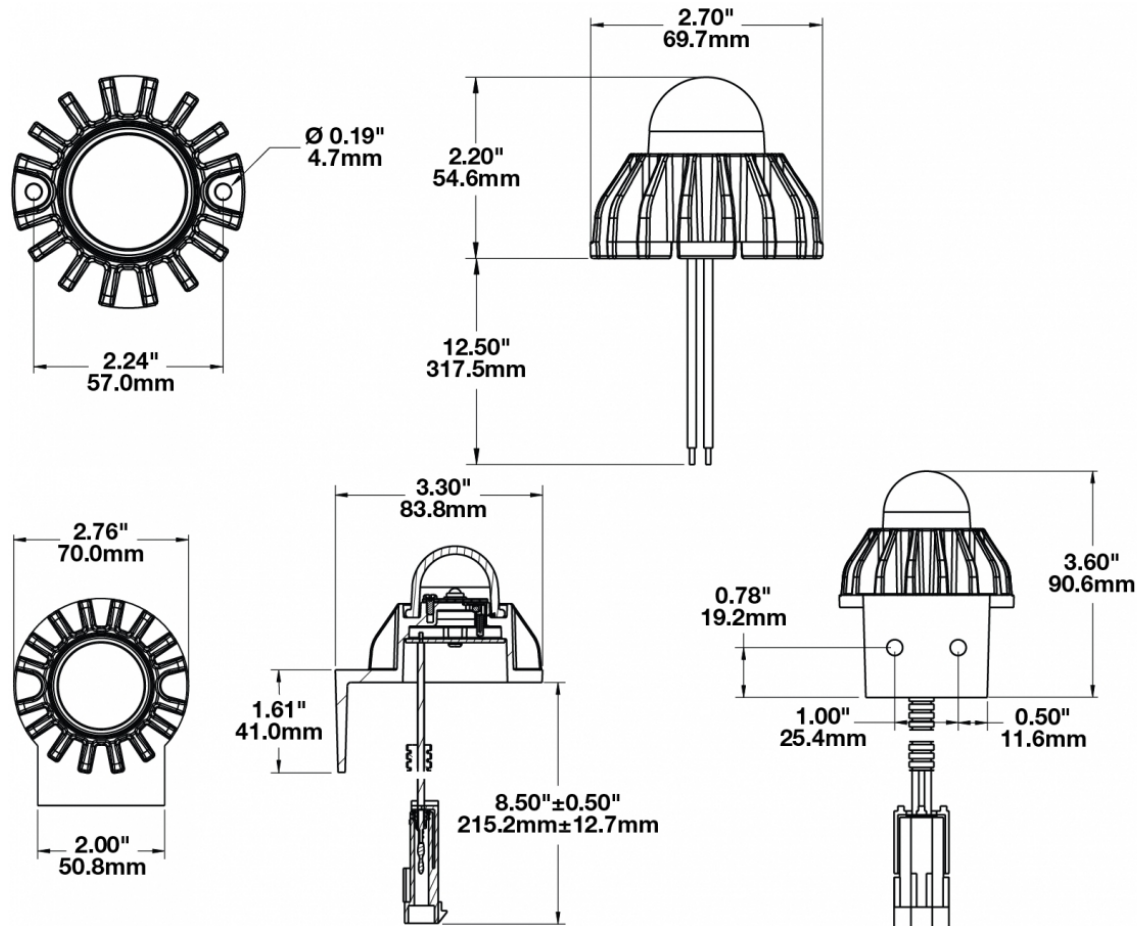

LED Interior Light - Model 408

PRODUCT DIMENSIONS

ELECTRICAL SPECIFICATIONS

Input Voltage	12-24V DC
Red Wire	Positive
Black Wire	Negative
Current Draw	0.4A @ 12V DC 0.21A @ 24V DC

Print date: 2017-10-22

© 2017 J.W. Speaker Corporation • Germantown, WI U.S.A.
www.jwspeaker.com • speaker@jwspeaker.com • 262.251.6660