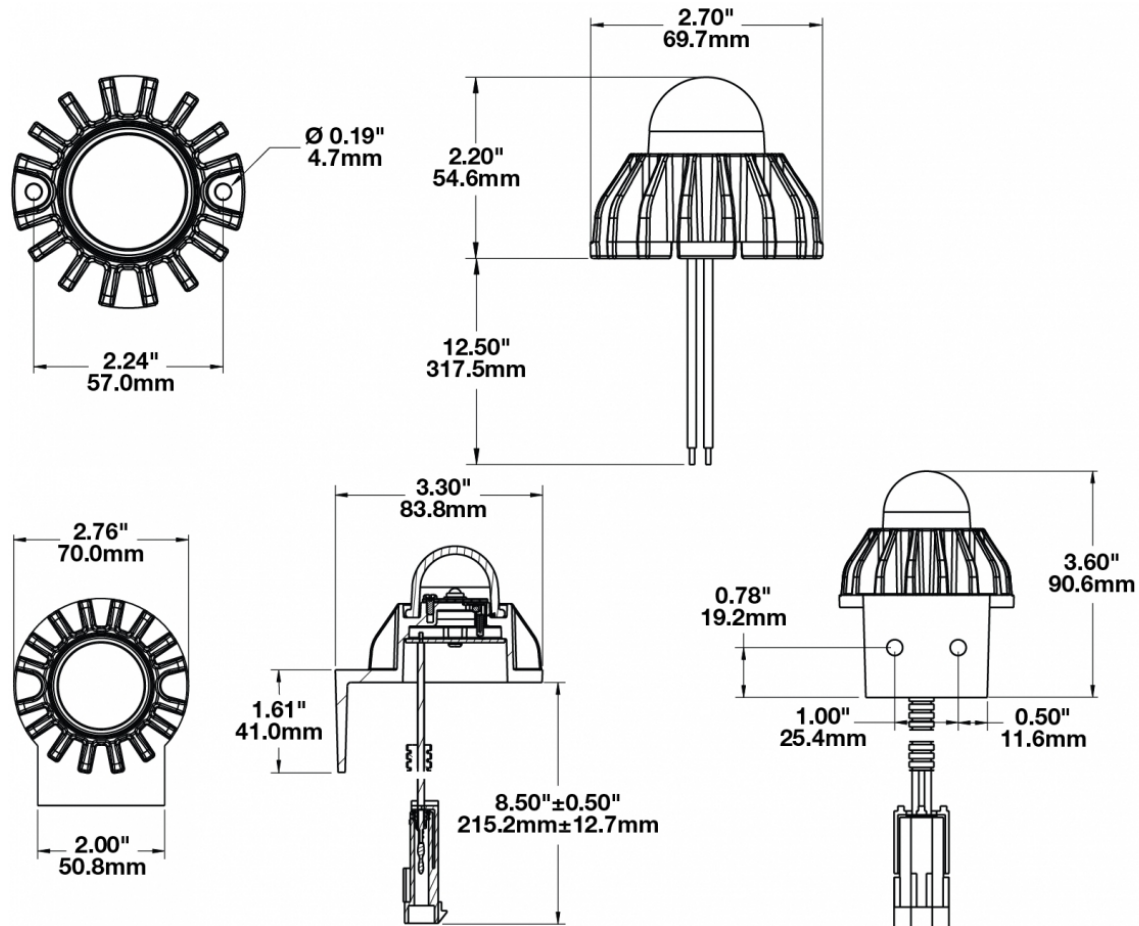

## PRODUCT INFORMATION

---

<b>Description</b>	12-24V LED Engine Compartment Light with Mounting Bracket
<b>Height</b>	83.82 mm / 3.3 in
<b>Width</b>	70.10 mm / 2.76 in
<b>Depth</b>	91.44 mm / 3.6 in
<b>Shape</b>	Round
<b>Outer Lens Material</b>	Glass
<b>Outer Lens Color</b>	Clear
<b>Housing Material</b>	Die-Cast Aluminum
<b>Housing Color</b>	Black
<b>Mounting Type</b>	Universal Mount
<b>Minimum Operating Temperature</b>	-40 °C / -40 °F
<b>Maximum Operating Temperature</b>	65 °C / 149 °F
<b>Connector or Wiring</b>	12" Bare Leads
<b>Product Weight</b>	0.39 lbs / 0.18 kgs

## PRODUCT DIMENSIONS