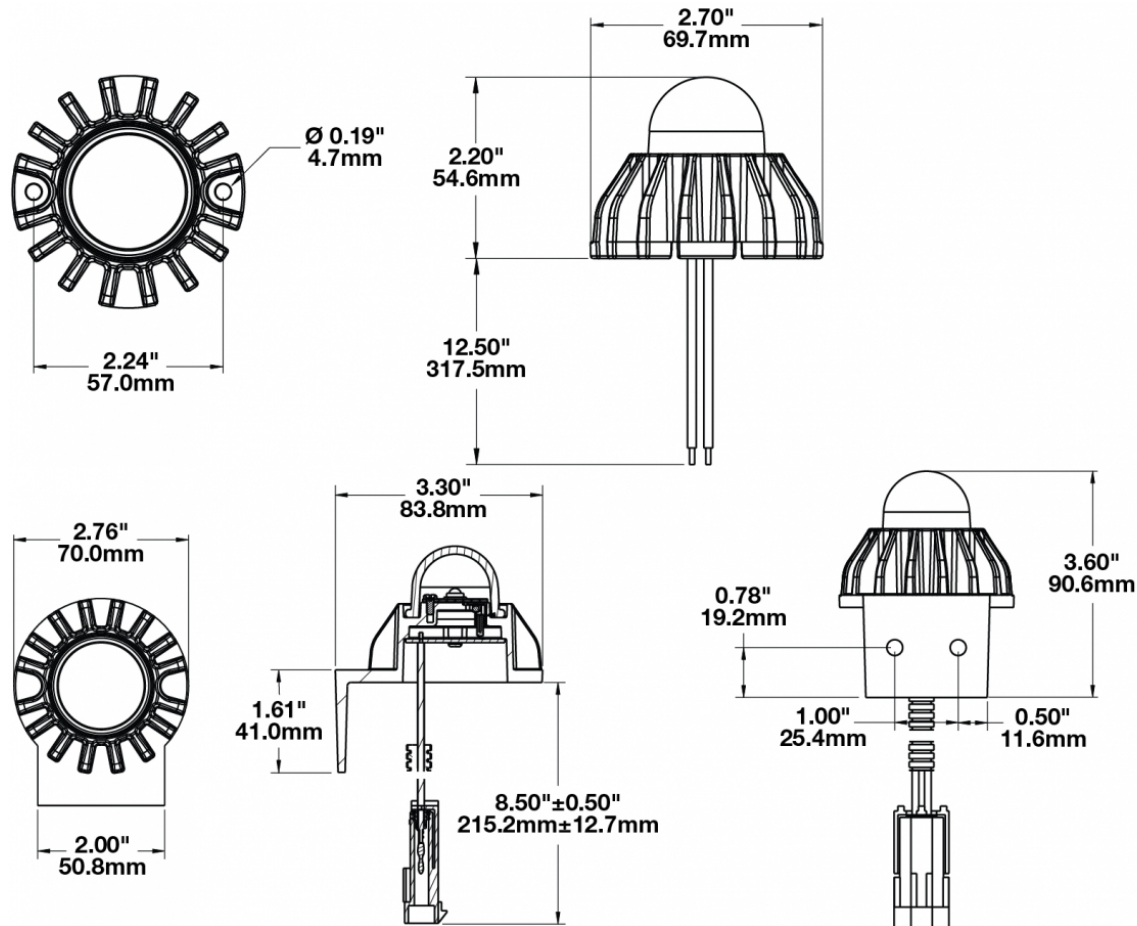

## PRODUCT INFORMATION

---

<b>Description</b>	12-24V LED Engine Compartment Light with Mounting Bracket
<b>Height</b>	83.82 mm / 3.3 in
<b>Width</b>	70.10 mm / 2.76 in
<b>Depth</b>	91.44 mm / 3.6 in
<b>Shape</b>	Round
<b>Outer Lens Material</b>	Glass
<b>Outer Lens Color</b>	Clear
<b>Housing Material</b>	Die-Cast Aluminum
<b>Housing Color</b>	Black
<b>Mounting Type</b>	Universal Mount
<b>Minimum Operating Temperature</b>	-40 °C / -40 °F
<b>Maximum Operating Temperature</b>	65 °C / 149 °F
<b>Connector or Wiring</b>	12" Bare Leads
<b>Product Weight</b>	0.39 lbs / 0.18 kgs

## PRODUCT DIMENSIONS