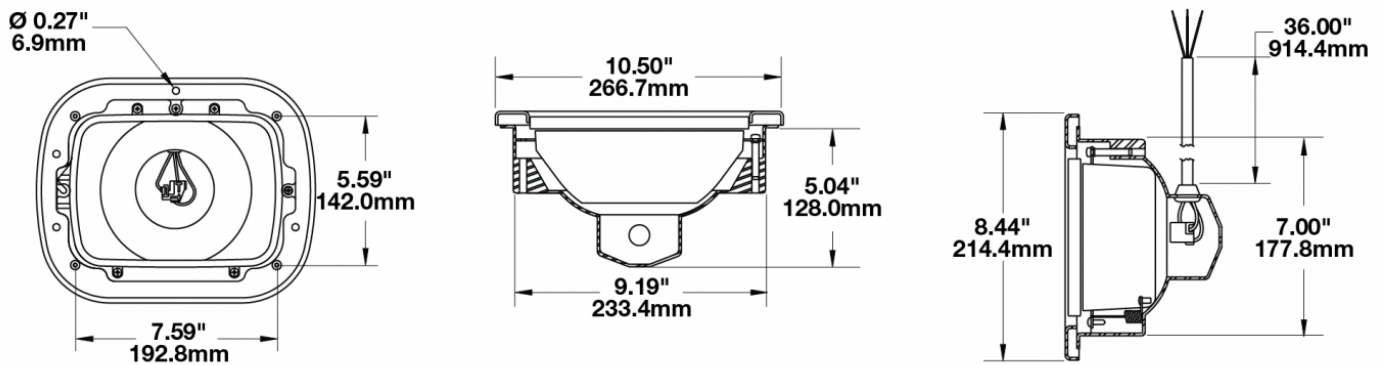

PRODUCT DIMENSIONS

Print date: 2017-10-21

© 2017 J.W. Speaker Corporation • Germantown, WI U.S.A.
www.jwspeaker.com • speaker@jwspeaker.com • 262.251.6660