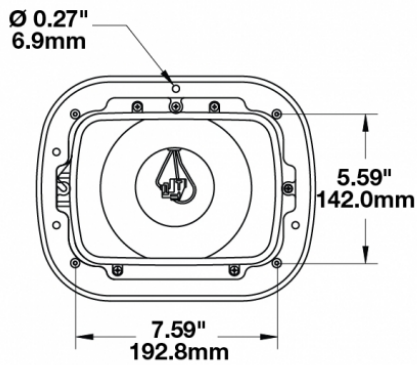

PRODUCT DIMENSIONS

Print date: 2017-08-18

© 2017 J.W. Speaker Corporation • Germantown, WI U.S.A.
www.jwspeaker.com • speaker@jwspeaker.com • 262.251.6660