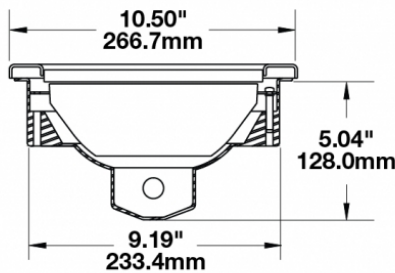

PRODUCT DIMENSIONS

Print date: 2017-08-18

© 2017 J.W. Speaker Corporation • Germantown, WI U.S.A.
www.jwspeaker.com • speaker@jwspeaker.com • 262.251.6660