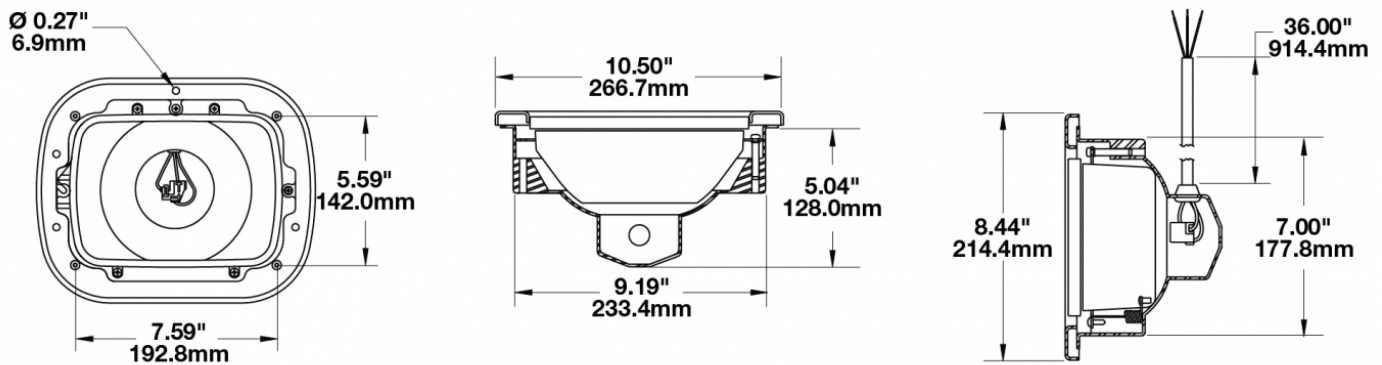

PRODUCT DIMENSIONS

Print date: 2017-06-23

© 2017 J.W. Speaker Corporation • Germantown, WI U.S.A.
www.jwspeaker.com • speaker@jwspeaker.com • 262.251.6660