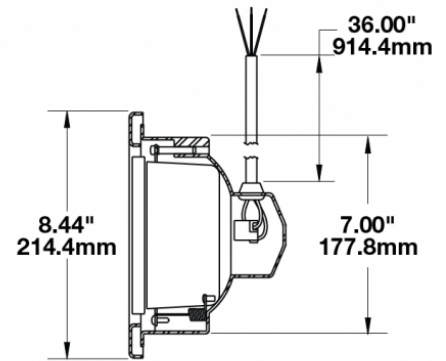

PRODUCT DIMENSIONS

Print date: 2017-08-18

© 2017 J.W. Speaker Corporation • Germantown, WI U.S.A.
www.jwspeaker.com • speaker@jwspeaker.com • 262.251.6660