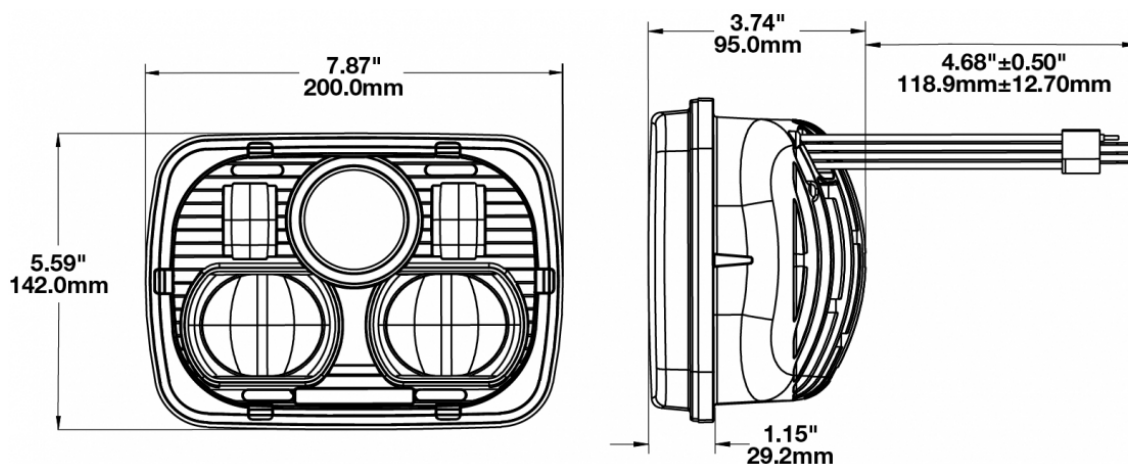

PRODUCT DIMENSIONS

Print date: 2017-10-19

© 2017 J.W. Speaker Corporation • Germantown, WI U.S.A.
www.jwspeaker.com • speaker@jwspeaker.com • 262.251.6660