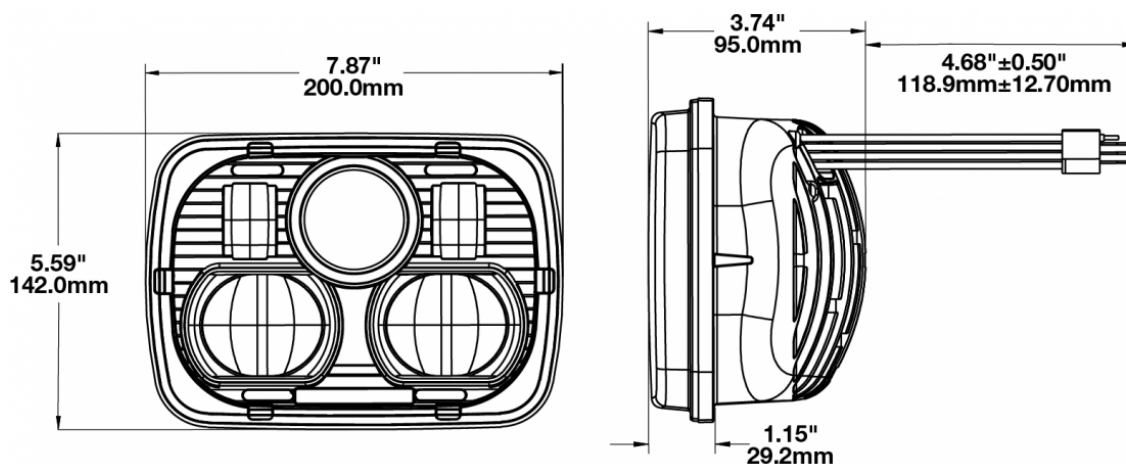

PRODUCT DIMENSIONS

Print date: 2017-06-23

© 2017 J.W. Speaker Corporation • Germantown, WI U.S.A.
www.jwspeaker.com • speaker@jwspeaker.com • 262.251.6660

J.W. SPEAKER
Engineered. Lighting. Solutions.