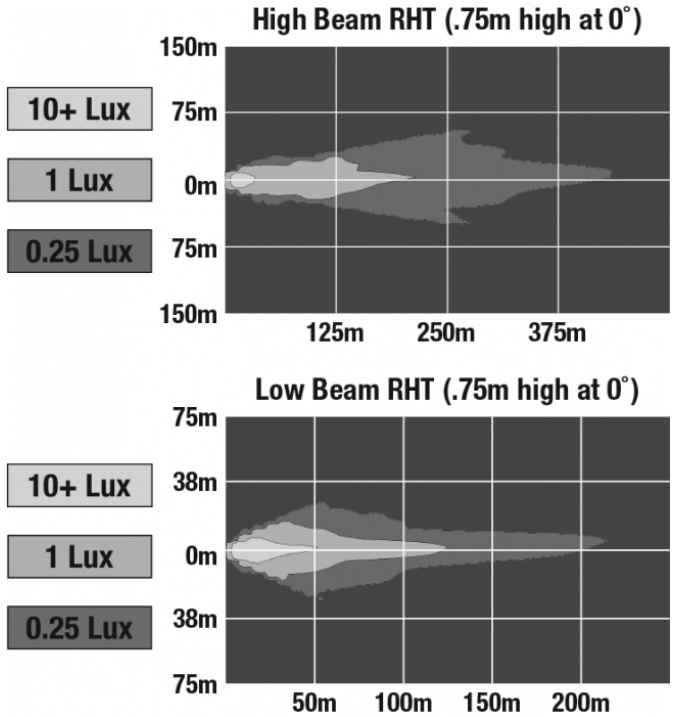

## PRODUCT INFORMATION

<b>Description</b>	12-24V ECE LED RHT High & Low Beam Headlight with Black Inner Bezel
<b>Height</b>	141.99 mm / 5.59 in
<b>Width</b>	199.90 mm / 7.87 in
<b>Depth</b>	95.00 mm / 3.74 in
<b>Shape</b>	Rectangular
<b>Outer Lens Material</b>	Polycarbonate
<b>Outer Lens Color</b>	Clear
<b>Housing Material</b>	Aluminum
<b>Housing Color</b>	Gray
<b>Bezel Color</b>	Black
<b>Retrofits</b>	2B1 5" X 7" headlights
<b>Minimum Operating Temperature</b>	-40 °C / -40 °F
<b>Maximum Operating Temperature</b>	65 °C / 149 °F
<b>Connector or Wiring</b>	H4
<b>Mating Connector</b>	H4 AMP#172615-2
<b>Product Weight</b>	2.67 lbs / 1.21 kgs

## ELECTRICAL SPECIFICATIONS

---

<b>Input Voltage</b>	12-24V DC
<b>Operating Voltage</b>	9-32V DC
<b>Black Wire</b>	Ground
<b>Yellow Wire</b>	Low Beam
<b>White Wire</b>	High Beam
<b>Red Wire</b>	Front Position
<b>Current Draw</b>	2.60A @ 12V DC (High Beam) 2.20A @ 12V DC (Low Beam) 0.20A @ 12V DC (Front Position) 1.23A @ 24V DC (High Beam) 2.2A @ 24V DC (Low Beam) 0.11A @ 24V DC (Front Position)

## PHOTOMETRIC SPECIFICATIONS

<b>Raw Lumen Output</b>	1,770 (High Beam); 1,350 (Low Beam)
<b>Effective Lumen Output</b>	850 (High Beam); 650 (Low Beam)
<b>Candela Output</b>	54,924 (High Beam); 40,492 (Low Beam)
<b>Nominal LED Color Temperature</b>	5000 K
<b>Beam Pattern(s)</b>	Forward Lighting - High Beam (DOT/ECE) Forward Lighting - Low Beam (ECE Right Hand) Signalization - Front Position