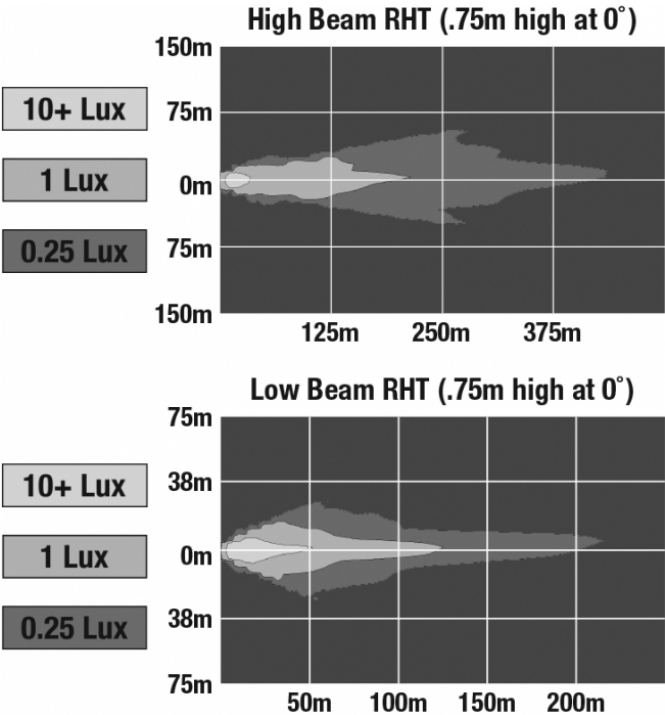

LED Headlights - Model 8900 Evolution

PRODUCT INFORMATION

Description	12-24V ECE LED RHT High & Low Beam Headlight with Black Inner Bezel
Height	141.99 mm / 5.59 in
Width	199.90 mm / 7.87 in
Depth	95.00 mm / 3.74 in
Shape	Rectangular
Outer Lens Material	Polycarbonate
Outer Lens Color	Clear
Housing Material	Aluminum
Housing Color	Gray
Bezel Color	Black
Retrofits	2B1 5" X 7" headlights
Minimum Operating Temperature	-40 °C / -40 °F
Maximum Operating Temperature	65 °C / 149 °F
Connector or Wiring	H4
Mating Connector	H4 AMP#172615-2
Product Weight	2.67 lbs / 1.21 kgs

ELECTRICAL SPECIFICATIONS

Input Voltage	12-24V DC
Operating Voltage	9-32V DC
Black Wire	Ground
Yellow Wire	Low Beam
White Wire	High Beam
Red Wire	Front Position
Current Draw	2.60A @ 12V DC (High Beam) 2.20A @ 12V DC (Low Beam) 0.20A @ 12V DC (Front Position) 1.23A @ 24V DC (High Beam) 2.2A @ 24V DC (Low Beam) 0.11A @ 24V DC (Front Position)

J.W. SPEAKER 
Engineered. Lighting. Solutions.

LED Headlights - Model 8900 Evolution

PHOTOMETRIC SPECIFICATIONS

Raw Lumen Output	1,770 (High Beam); 1,350 (Low Beam)
Effective Lumen Output	850 (High Beam); 650 (Low Beam)
Candela Output	54,924 (High Beam); 40,492 (Low Beam)
Nominal LED Color Temperature	5000 K
Beam Pattern(s)	Forward Lighting - High Beam (DOT/ECE) Forward Lighting - Low Beam (ECE Right Hand) Signalization - Front Position