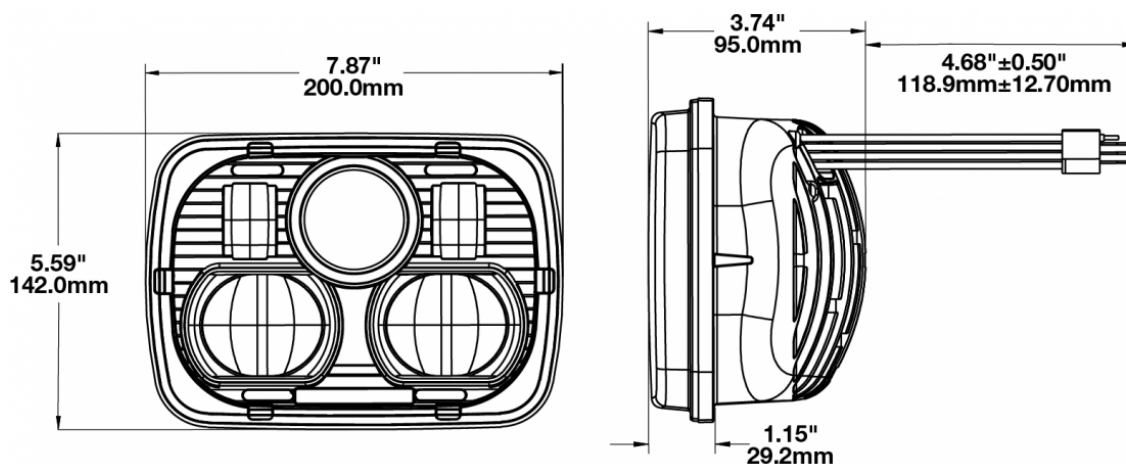

PRODUCT DIMENSIONS

Print date: 2017-08-20

© 2017 J.W. Speaker Corporation • Germantown, WI U.S.A.
www.jwspeaker.com • speaker@jwspeaker.com • 262.251.6660

J.W. SPEAKER
Engineered. Lighting. Solutions.