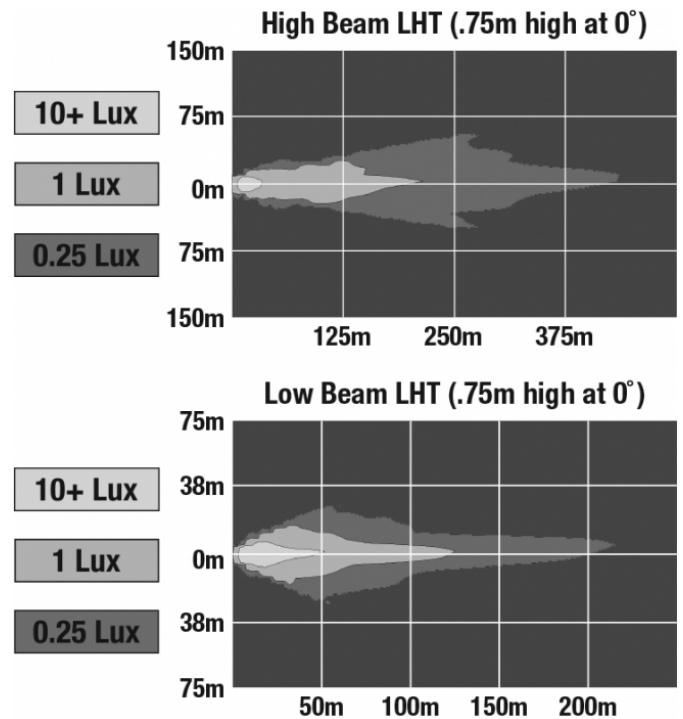

LED Headlights - Model 8900 Evolution

PRODUCT INFORMATION

Description	12-24V ECE LED LHT High & Low Beam Headlight with Black Inner Bezel
Height	141.99 mm / 5.59 in
Width	199.90 mm / 7.87 in
Depth	95.00 mm / 3.74 in
Shape	Rectangular
Outer Lens Material	Polycarbonate
Outer Lens Color	Clear
Housing Material	Aluminum
Housing Color	Gray
Bezel Color	Black
Retrofits	2B1 5" X 7" headlights
Minimum Operating Temperature	-40 °C / -40 °F
Maximum Operating Temperature	65 °C / 149 °F
Connector or Wiring	H4
Mating Connector	H4 AMP#172615-2
Product Weight	2.67 lbs / 1.21 kgs

J.W. SPEAKER 
Engineered. Lighting. Solutions.

LED Headlights - Model 8900 Evolution

PHOTOMETRIC SPECIFICATIONS

Raw Lumen Output	1,770 (High Beam); 1,350 (Low Beam)
Effective Lumen Output	850 (High Beam); 650 (Low Beam)
Candela Output	54,924 (High Beam); 40,492 (Low Beam)
Nominal LED Color Temperature	5000 K
Beam Pattern(s)	Forward Lighting - High Beam (DOT/ECE) Forward Lighting - Low Beam (ECE Left Hand) Signalization - Front Position