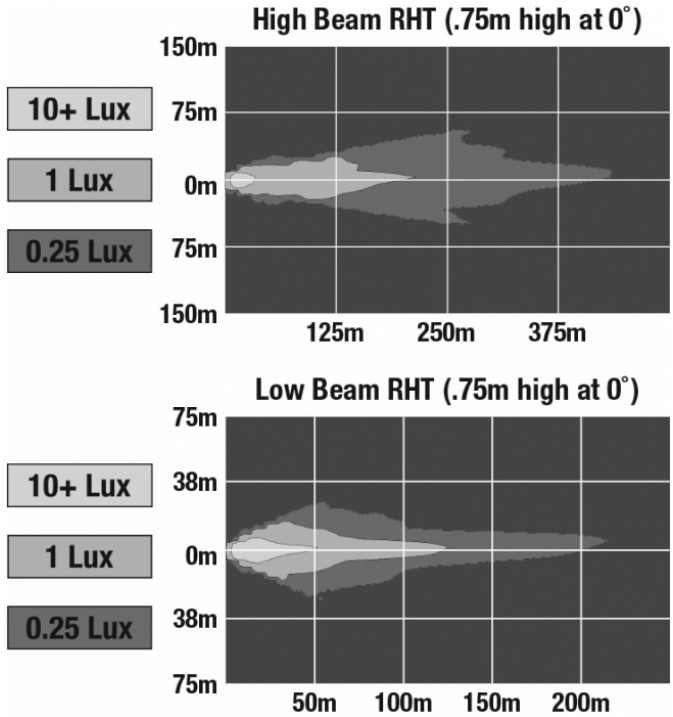

## PHOTOMETRIC SPECIFICATIONS

**Raw Lumen Output** 1,770 (High Beam); 1,350 (Low Beam)

**Effective Lumen Output** 850 (High Beam); 650 (Low Beam)

**Candela Output** 54,924 (High Beam); 40,492 (Low Beam)

**Nominal LED Color Temperature** 5000 K

**Beam Pattern(s)** Forward Lighting - High Beam (DOT/ECE)  
 Forward Lighting - Low Beam (DOT)

Print date: 2017-10-23

© 2017 J.W. Speaker Corporation • Germantown, WI U.S.A.  
www.jwspeaker.com • speaker@jwspeaker.com • 262.251.6660