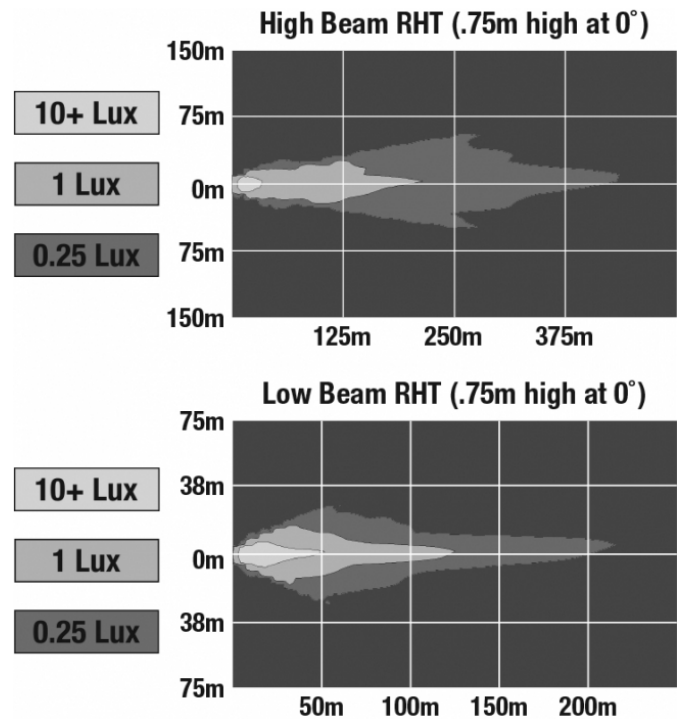

## ELECTRICAL SPECIFICATIONS

---

<b>Input Voltage</b>	12-24V DC
<b>Operating Voltage</b>	9-32V DC
<b>Transient Spike Protection</b>	150V Peak @ 1 HZ-100 Pulses
<b>Black Wire</b>	Ground
<b>Yellow Wire</b>	Low Beam
<b>White Wire</b>	High Beam
<b>Current Draw</b>	2.60A @ 12V DC (High Beam) 2.20A @ 12V DC (Low Beam) 1.23A @ 24V DC (High Beam) 1.10A @ 24V DC (Low Beam)

## PHOTOMETRIC SPECIFICATIONS

<b>Raw Lumen Output</b>	1,770 (High Beam); 1,350 (Low Beam)
<b>Effective Lumen Output</b>	850 (High Beam); 650 (Low Beam)
<b>Candela Output</b>	54,924 (High Beam); 40,492 (Low Beam)
<b>Nominal LED Color Temperature</b>	5000 K
<b>Beam Pattern(s)</b>	Forward Lighting - High Beam (DOT/ECE) Forward Lighting - Low Beam (DOT)