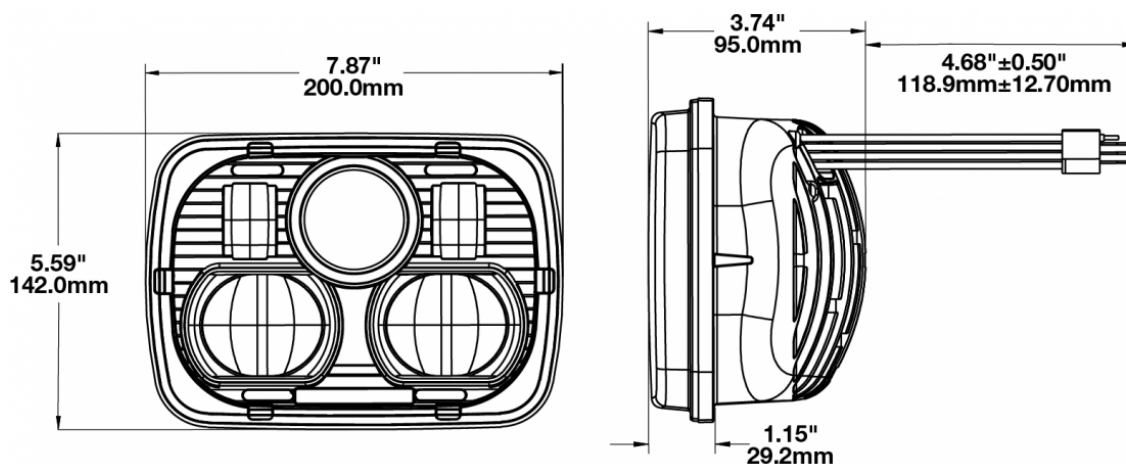

PRODUCT DIMENSIONS

Print date: 2017-06-27

© 2017 J.W. Speaker Corporation • Germantown, WI U.S.A.
www.jwspeaker.com • speaker@jwspeaker.com • 262.251.6660