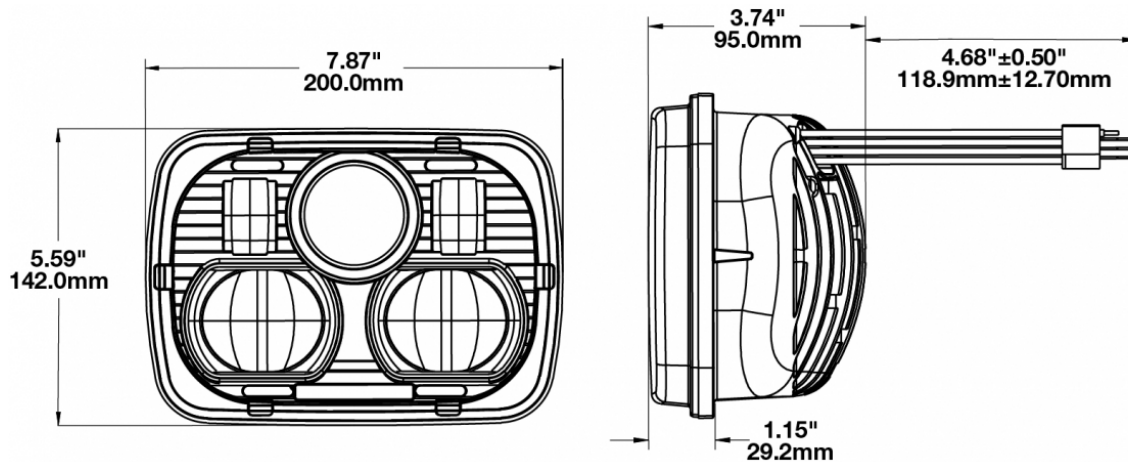

## PRODUCT INFORMATION

<b>Description</b>	12-24V DOT LED High & Low Beam Headlight with Black Inner Bezel
<b>Height</b>	141.99 mm / 5.59 in
<b>Width</b>	199.90 mm / 7.87 in
<b>Depth</b>	95.00 mm / 3.74 in
<b>Shape</b>	Rectangular
<b>Outer Lens Material</b>	Polycarbonate
<b>Outer Lens Color</b>	Clear
<b>Housing Material</b>	Aluminum
<b>Housing Color</b>	Gray
<b>Bezel Color</b>	Chrome
<b>Retrofits</b>	2B1 5" X 7" headlights
<b>Minimum Operating Temperature</b>	-40 °C / -40 °F
<b>Maximum Operating Temperature</b>	65 °C / 149 °F
<b>Connector or Wiring</b>	H4
<b>Mating Connector</b>	H4 AMP#172615-2
<b>Product Weight</b>	2.67 lbs / 1.21 kgs
<b>Shipping Weight</b>	2.63 lbs / 1.19 kgs

## PRODUCT DIMENSIONS