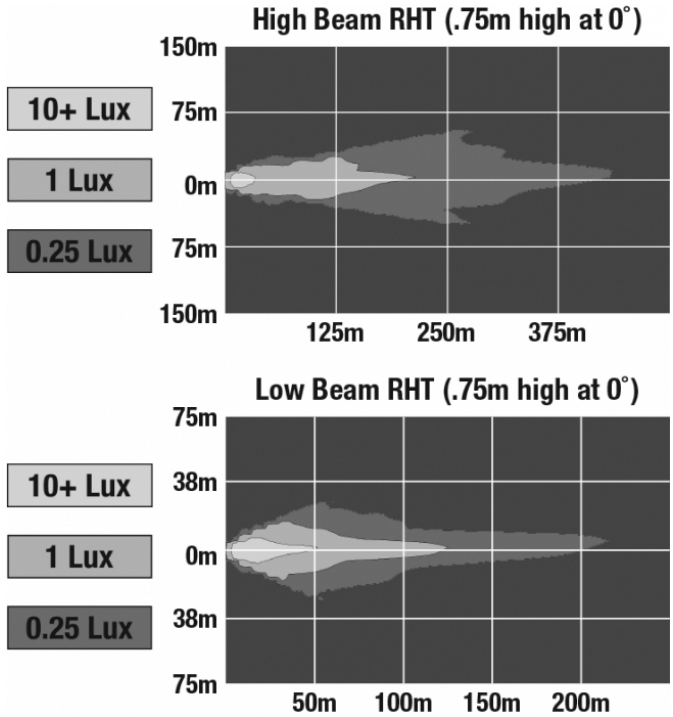

## PRODUCT INFORMATION

<b>Description</b>	12-24V ECE LED RHT High & Low Beam Headlight with Chrome Inner Bezel
<b>Height</b>	141.99 mm / 5.59 in
<b>Width</b>	199.90 mm / 7.87 in
<b>Depth</b>	95.00 mm / 3.74 in
<b>Shape</b>	Rectangular
<b>Outer Lens Material</b>	Polycarbonate
<b>Outer Lens Color</b>	Clear
<b>Housing Material</b>	Aluminum
<b>Housing Color</b>	Gray
<b>Bezel Color</b>	Chrome
<b>Retrofits</b>	2B1 5" X 7" headlights
<b>Minimum Operating Temperature</b>	-40 °C / -40 °F
<b>Maximum Operating Temperature</b>	65 °C / 149 °F
<b>Connector or Wiring</b>	H4
<b>Mating Connector</b>	H4 AMP#172615-2
<b>Product Weight</b>	2.67 lbs / 1.21 kgs

## ELECTRICAL SPECIFICATIONS

---

<b>Input Voltage</b>	12-24V DC
<b>Operating Voltage</b>	9-32V DC
<b>Black Wire</b>	Ground
<b>Yellow Wire</b>	Low Beam
<b>White Wire</b>	High Beam
<b>Red Wire</b>	Front Position
<b>Current Draw</b>	2.60A @ 12V DC (High Beam) 2.20A @ 12V DC (Low Beam) 0.20A @ 12V DC (Front Position) 1.23A @ 24V DC (High Beam) 2.20A @ 24V DC (Low Beam) 0.11A @ 24V DC (Front Position)

## PHOTOMETRIC SPECIFICATIONS

<b>Raw Lumen Output</b>	1,770 (High Beam); 1,350 (Low Beam)
<b>Effective Lumen Output</b>	850 (High Beam); 650 (Low Beam)
<b>Candela Output</b>	54,924 (High Beam); 40,492 (Low Beam)
<b>Nominal LED Color Temperature</b>	5000 K
<b>Beam Pattern(s)</b>	Forward Lighting - High Beam (DOT/ECE) Forward Lighting - Low Beam (ECE Right Hand) Signalization - Front Position