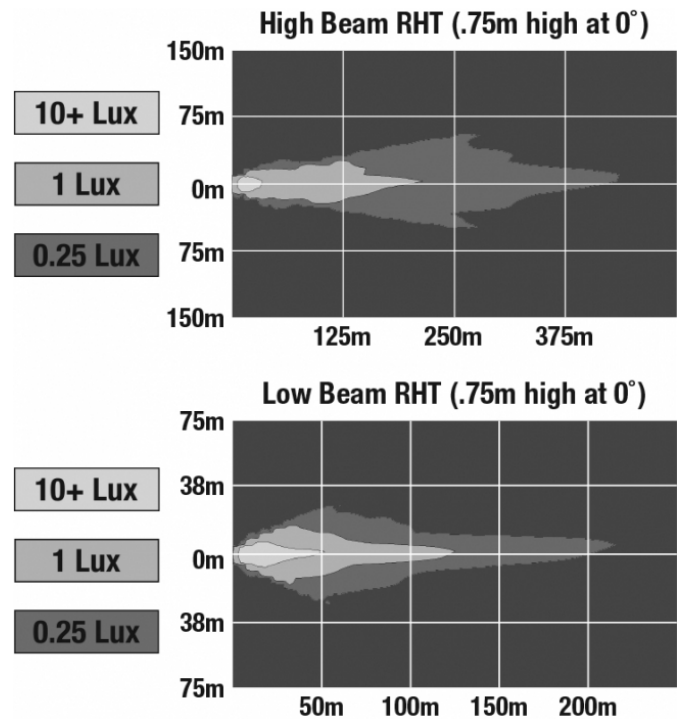

LED Headlights - Model 8900 Evolution

PRODUCT INFORMATION

Description	12-24V ECE LED RHT High & Low Beam Headlight with Chrome Inner Bezel
Height	141.99 mm / 5.59 in
Width	199.90 mm / 7.87 in
Depth	95.00 mm / 3.74 in
Shape	Rectangular
Outer Lens Material	Polycarbonate
Outer Lens Color	Clear
Housing Material	Aluminum
Housing Color	Gray
Bezel Color	Chrome
Retrofits	2B1 5" X 7" headlights
Minimum Operating Temperature	-40 °C / -40 °F
Maximum Operating Temperature	65 °C / 149 °F
Connector or Wiring	H4
Mating Connector	H4 AMP#172615-2
Product Weight	2.67 lbs / 1.21 kgs

Input Voltage	12-24V DC
Operating Voltage	9-32V DC
Black Wire	Ground
Yellow Wire	Low Beam
White Wire	High Beam
Red Wire	Front Position
Current Draw	2.60A @ 12V DC (High Beam) 2.20A @ 12V DC (Low Beam) 0.20A @ 12V DC (Front Position) 1.23A @ 24V DC (High Beam) 2.20A @ 24V DC (Low Beam) 0.11A @ 24V DC (Front Position)

J.W. SPEAKER 
Engineered. Lighting. Solutions.

LED Headlights - Model 8900 Evolution

PHOTOMETRIC SPECIFICATIONS

Raw Lumen Output	1,770 (High Beam); 1,350 (Low Beam)
Effective Lumen Output	850 (High Beam); 650 (Low Beam)
Candela Output	54,924 (High Beam); 40,492 (Low Beam)
Nominal LED Color Temperature	5000 K
Beam Pattern(s)	Forward Lighting - High Beam (DOT/ECE) Forward Lighting - Low Beam (ECE Right Hand) Signalization - Front Position