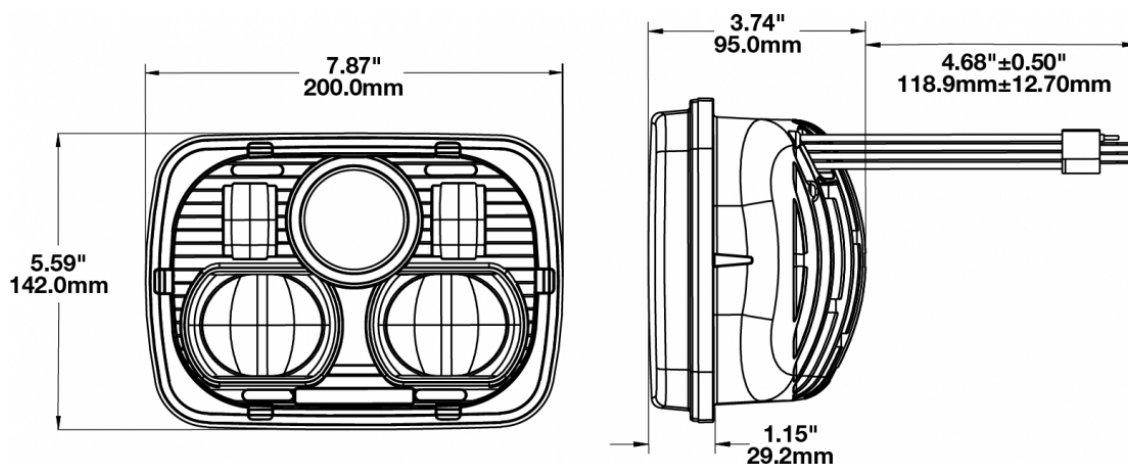

PRODUCT DIMENSIONS

Print date: 2017-10-22

© 2017 J.W. Speaker Corporation • Germantown, WI U.S.A.
www.jwspeaker.com • speaker@jwspeaker.com • 262.251.6660