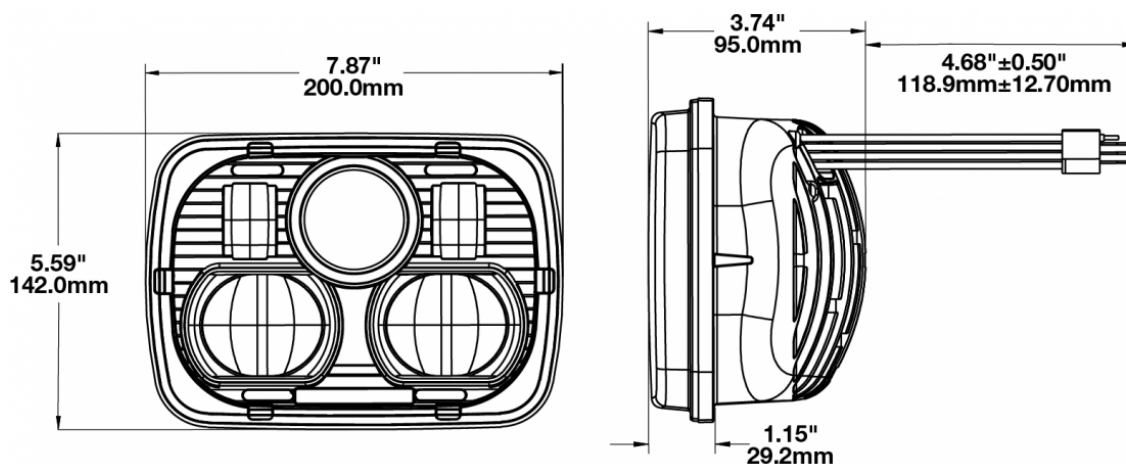

PRODUCT DIMENSIONS

Print date: 2017-05-24

© 2017 J.W. Speaker Corporation • Germantown, WI U.S.A.
www.jwspeaker.com • speaker@jwspeaker.com • 262.251.6660