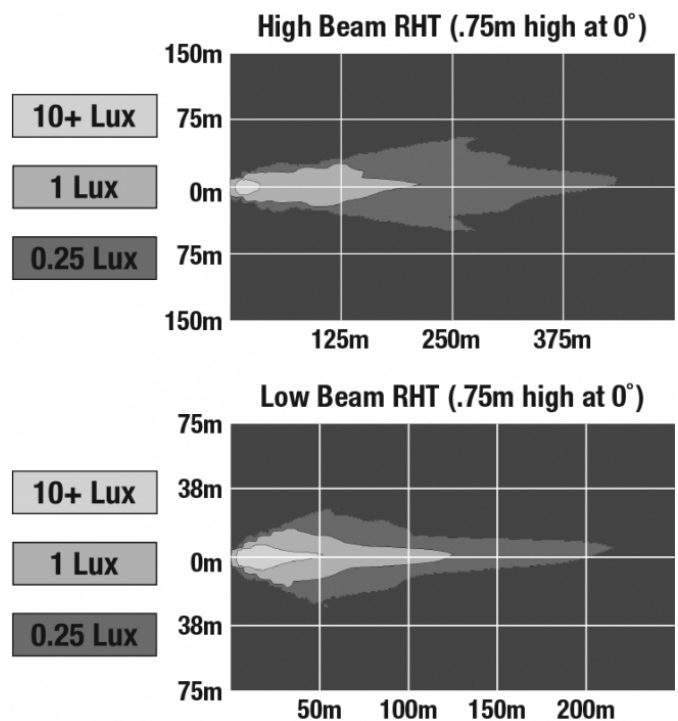

LED Headlights - Model 8900 Evolution

PRODUCT INFORMATION

Description	12-24V DOT LED High & Low Beam Headlight with Chrome Inner Bezel
Height	141.99 mm / 5.59 in
Width	199.90 mm / 7.87 in
Depth	95.00 mm / 3.74 in
Shape	Rectangular
Outer Lens Material	Polycarbonate
Outer Lens Color	Clear
Housing Material	Aluminum
Housing Color	Gray
Bezel Color	Chrome
Retrofits	2B1 5" X 7" headlights
Minimum Operating Temperature	-40 °C / -40 °F
Maximum Operating Temperature	65 °C / 149 °F
Connector or Wiring	H4
Mating Connector	H4 AMP#172615-2
Product Weight	2.67 lbs / 1.21 kgs
Shipping Weight	2.63 lbs / 1.19 kgs

PRODUCT DIMENSIONS

ELECTRICAL SPECIFICATIONS

Input Voltage	12-24V DC
Operating Voltage	9-32V DC
Transient Spike Protection	150V Peak @ 1 HZ-100 Pulses
Black Wire	Ground
Yellow Wire	Low Beam
White Wire	High Beam
Current Draw	2.60A @ 12V DC (High Beam) 2.20A @ 12V DC (Low Beam) 1.23A @ 24V DC (High Beam) 1.10A @ 24V DC (Low Beam)

Buy America Standards
FMVSS 108 Table XIX
IEC IP67

Eco Friendly
FMVSS 108 Table XVIII

PHOTOMETRIC SPECIFICATIONS

Raw Lumen Output	1,770 (High Beam); 1,350 (Low Beam)
Effective Lumen Output	850 (High Beam); 650 (Low Beam)
Candela Output	54,924 (High Beam); 40,492 (Low Beam)
Nominal LED Color Temperature	5000 K
Beam Pattern(s)	Forward Lighting - High Beam (DOT/ECE) Forward Lighting - Low Beam (DOT)