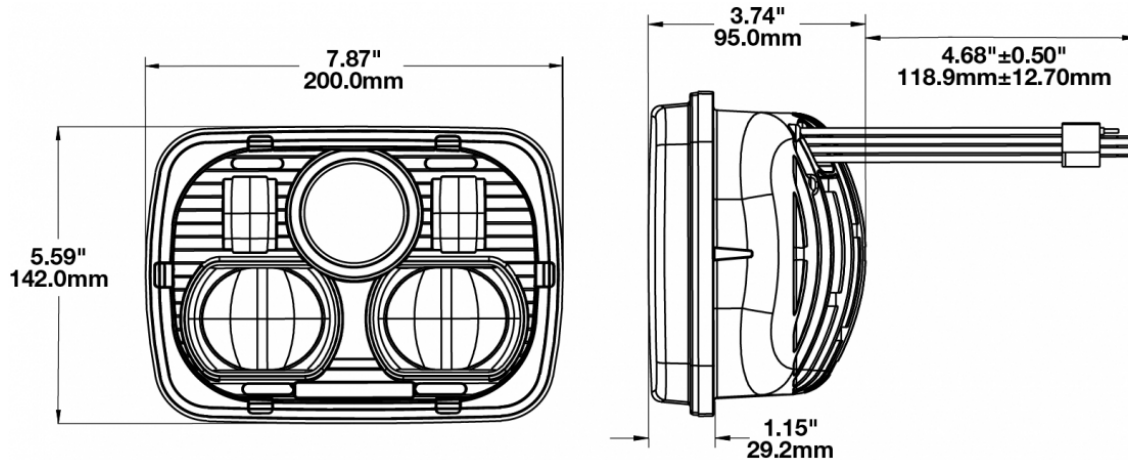

LED Headlights - Model 8900 Evolution

PRODUCT INFORMATION

Description	12-24V DOT LED High & Low Beam Headlight with Chrome Inner Bezel
Height	141.99 mm / 5.59 in
Width	199.90 mm / 7.87 in
Depth	95.00 mm / 3.74 in
Shape	Rectangular
Outer Lens Material	Polycarbonate
Outer Lens Color	Clear
Housing Material	Aluminum
Housing Color	Gray
Bezel Color	Chrome
Retrofits	2B1 5" X 7" headlights
Minimum Operating Temperature	-40 °C / -40 °F
Maximum Operating Temperature	65 °C / 149 °F
Connector or Wiring	H4
Mating Connector	H4 AMP#172615-2
Product Weight	2.67 lbs / 1.21 kgs
Shipping Weight	2.63 lbs / 1.19 kgs

PRODUCT DIMENSIONS

ELECTRICAL SPECIFICATIONS

Input Voltage	12-24V DC
Operating Voltage	9-32V DC
Transient Spike Protection	150V Peak @ 1 HZ-100 Pulses
Black Wire	Ground
Yellow Wire	Low Beam
White Wire	High Beam
Current Draw	2.60A @ 12V DC (High Beam) 2.20A @ 12V DC (Low Beam) 1.23A @ 24V DC (High Beam) 1.10A @ 24V DC (Low Beam)

Buy America Standards
FMVSS 108 Table XIX
IEC IP67

Eco Friendly
FMVSS 108 Table XVIII

PHOTOMETRIC SPECIFICATIONS

Raw Lumen Output	1,770 (High Beam); 1,350 (Low Beam)
Effective Lumen Output	850 (High Beam); 650 (Low Beam)
Candela Output	54,924 (High Beam); 40,492 (Low Beam)
Nominal LED Color Temperature	5000 K
Beam Pattern(s)	Forward Lighting - High Beam (DOT/ECE) Forward Lighting - Low Beam (DOT)