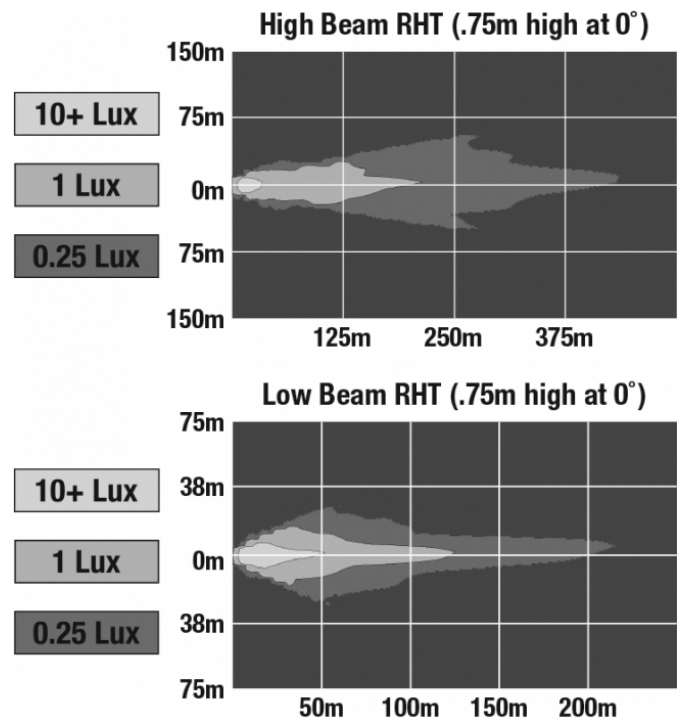

LED Headlights - Model 8900 Evolution

PRODUCT INFORMATION

Description	12-24V DOT LED High & Low Beam Headlight with Chrome Inner Bezel
Height	141.99 mm / 5.59 in
Width	199.90 mm / 7.87 in
Depth	95.00 mm / 3.74 in
Shape	Rectangular
Outer Lens Material	Polycarbonate
Outer Lens Color	Clear
Housing Material	Aluminum
Housing Color	Gray
Bezel Color	Chrome
Retrofits	2B1 5" X 7" headlights
Minimum Operating Temperature	-40 °C / -40 °F
Maximum Operating Temperature	65 °C / 149 °F
Connector or Wiring	H4
Mating Connector	H4 AMP#172615-2
Product Weight	2.67 lbs / 1.21 kgs
Shipping Weight	2.63 lbs / 1.19 kgs

PRODUCT DIMENSIONS

ELECTRICAL SPECIFICATIONS

Input Voltage	12-24V DC
Operating Voltage	9-32V DC
Transient Spike Protection	150V Peak @ 1 HZ-100 Pulses
Black Wire	Ground
Yellow Wire	Low Beam
White Wire	High Beam
Current Draw	2.60A @ 12V DC (High Beam) 2.20A @ 12V DC (Low Beam) 1.23A @ 24V DC (High Beam) 1.10A @ 24V DC (Low Beam)

Buy America Standards
FMVSS 108 Table XIX
IEC IP67

Eco Friendly
FMVSS 108 Table XVIII

PHOTOMETRIC SPECIFICATIONS

Raw Lumen Output	1,770 (High Beam); 1,350 (Low Beam)
Effective Lumen Output	850 (High Beam); 650 (Low Beam)
Candela Output	54,924 (High Beam); 40,492 (Low Beam)
Nominal LED Color Temperature	5000 K
Beam Pattern(s)	Forward Lighting - High Beam (DOT/ECE) Forward Lighting - Low Beam (DOT)