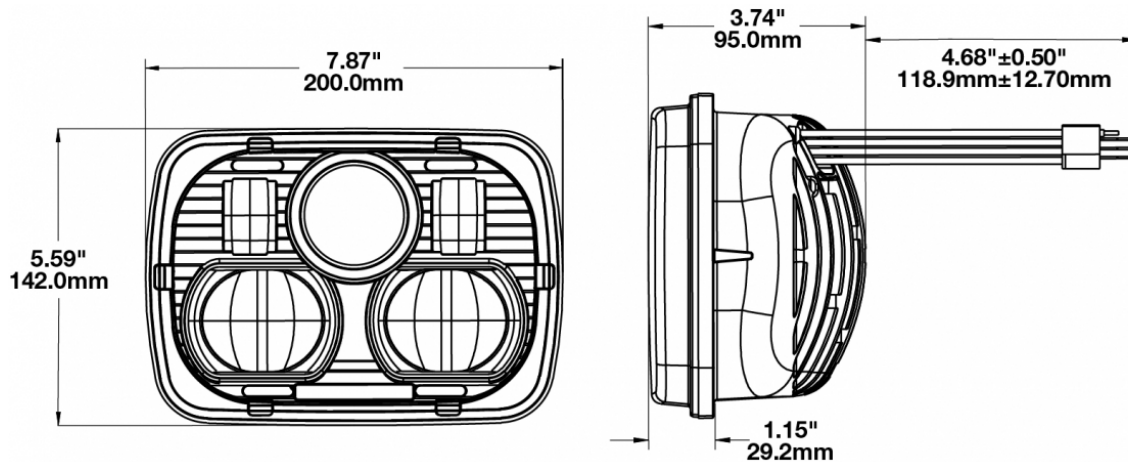

LED Headlights - Model 8900 Evolution

PRODUCT INFORMATION

Description	12-24V DOT LED High & Low Beam Headlight with Chrome Inner Bezel
Height	141.99 mm / 5.59 in
Width	199.90 mm / 7.87 in
Depth	95.00 mm / 3.74 in
Shape	Rectangular
Outer Lens Material	Polycarbonate
Outer Lens Color	Clear
Housing Material	Aluminum
Housing Color	Gray
Bezel Color	Chrome
Retrofits	2B1 5" X 7" headlights
Minimum Operating Temperature	-40 °C / -40 °F
Maximum Operating Temperature	65 °C / 149 °F
Connector or Wiring	H4
Mating Connector	H4 AMP#172615-2
Product Weight	2.67 lbs / 1.21 kgs
Shipping Weight	2.63 lbs / 1.19 kgs

PRODUCT DIMENSIONS

ELECTRICAL SPECIFICATIONS

Input Voltage	12-24V DC
Operating Voltage	9-32V DC
Transient Spike Protection	150V Peak @ 1 HZ-100 Pulses
Black Wire	Ground
Yellow Wire	Low Beam
White Wire	High Beam
Current Draw	2.60A @ 12V DC (High Beam) 2.20A @ 12V DC (Low Beam) 1.23A @ 24V DC (High Beam) 1.10A @ 24V DC (Low Beam)

Buy America Standards
FMVSS 108 Table XIX
IEC IP67

Eco Friendly
FMVSS 108 Table XVIII

PHOTOMETRIC SPECIFICATIONS

Raw Lumen Output	1,770 (High Beam); 1,350 (Low Beam)
Effective Lumen Output	850 (High Beam); 650 (Low Beam)
Candela Output	54,924 (High Beam); 40,492 (Low Beam)
Nominal LED Color Temperature	5000 K
Beam Pattern(s)	Forward Lighting - High Beam (DOT/ECE) Forward Lighting - Low Beam (DOT)