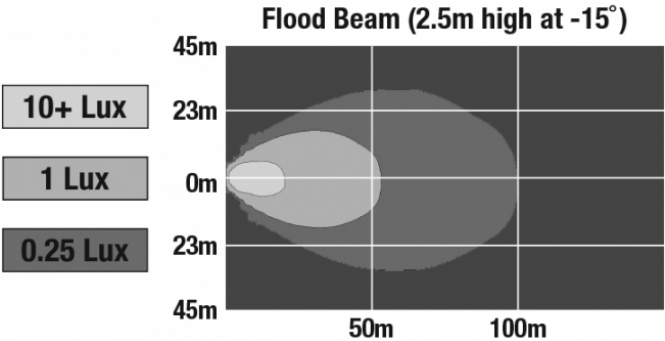

Buy America Standards	Eco Friendly
IEC IP67	SAE J1113-13
SAE J1113-21	SAE J1113-4
Tested to ECE Reg. 10 (Radiated Emissions only)	

PHOTOMETRIC SPECIFICATIONS

Raw Lumen Output	4500
Effective Lumen Output	2600
Nominal LED Color Temperature	5000 K
Beam Pattern(s)	Forward Lighting - Flood (Standard)