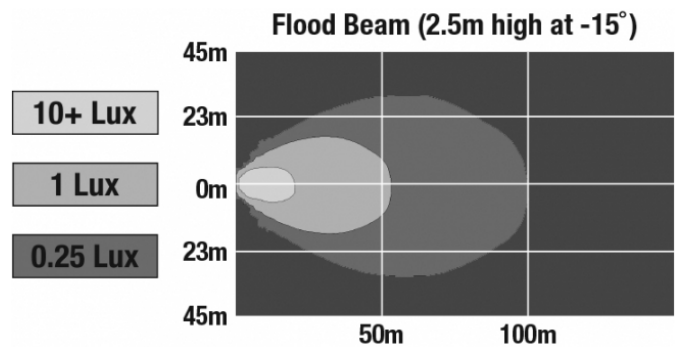

LED Headlights - Model 8801 Evolution

PRODUCT INFORMATION

Description	12V LED Work Light with Flood Beam Pattern
Height	107.55 mm / 4.23 in
Width	168.35 mm / 6.63 in
Depth	86.22 mm / 3.39 in
Shape	Rectangular
Outer Lens Material	Hardcoated Polycarbonate
Outer Lens Color	Clear
Housing Material	Die-Cast Aluminum
Housing Color	Black
Bezel Color	Chrome
Mounting Hardware Description	(x1) 1/2"-13 x 1.25" Drilled Black Mounting Bolt
Mounting Type	Universal Pedestal Mount
Minimum Operating Temperature	-40 °C / -40 °F
Maximum Operating Temperature	65 °C / 149 °F
Connector or Wiring	Bare Leads
Product Weight	2.17 lbs / 0.98 kgs
Shipping Weight	2.10 lbs / 0.95 kgs

PHOTOMETRIC SPECIFICATIONS

Raw Lumen Output	4500
Effective Lumen Output	2600
Nominal LED Color Temperature	5000 K
Beam Pattern(s)	Forward Lighting - Flood (Standard)

APPLICATIONS

Print date: 2018-01-16

© 2018 J.W. Speaker Corporation • Germantown, WI U.S.A.
www.jwspeaker.com • speaker@jwspeaker.com • 262.251.6660