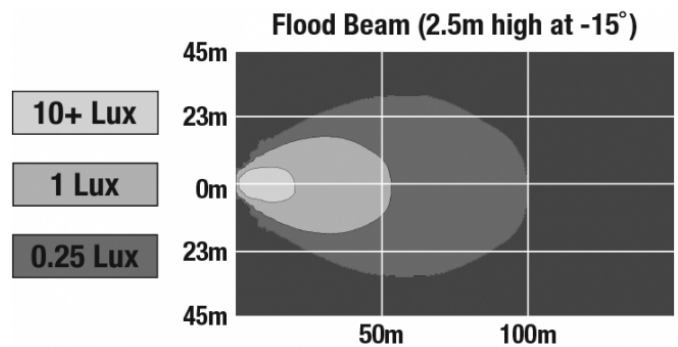

LED Headlights - Model 8801 Evolution

PRODUCT INFORMATION

Description	12V LED Work Light with Flood Beam Pattern
Height	107.55 mm / 4.23 in
Width	168.35 mm / 6.63 in
Depth	86.22 mm / 3.39 in
Shape	Rectangular
Outer Lens Material	Hardcoated Polycarbonate
Outer Lens Color	Clear
Housing Material	Die-Cast Aluminum
Housing Color	Black
Bezel Color	Chrome
Mounting Hardware Description	(x1) 1/2"-13 x 1.25" Drilled Black Mounting Bolt
Mounting Type	Universal Pedestal Mount
Minimum Operating Temperature	-40 °C / -40 °F
Maximum Operating Temperature	65 °C / 149 °F
Connector or Wiring	Bare Leads
Product Weight	2.17 lbs / 0.98 kgs
Shipping Weight	2.10 lbs / 0.95 kgs

PHOTOMETRIC SPECIFICATIONS

Raw Lumen Output	4500
Effective Lumen Output	2600
Nominal LED Color Temperature	5000 K
Beam Pattern(s)	Forward Lighting - Flood (Standard)

APPLICATIONS

Print date: 2018-08-17

© 2018 J.W. Speaker Corporation • Germantown, WI U.S.A.
www.jwspeaker.com • speaker@jwspeaker.com • 262.251.6660