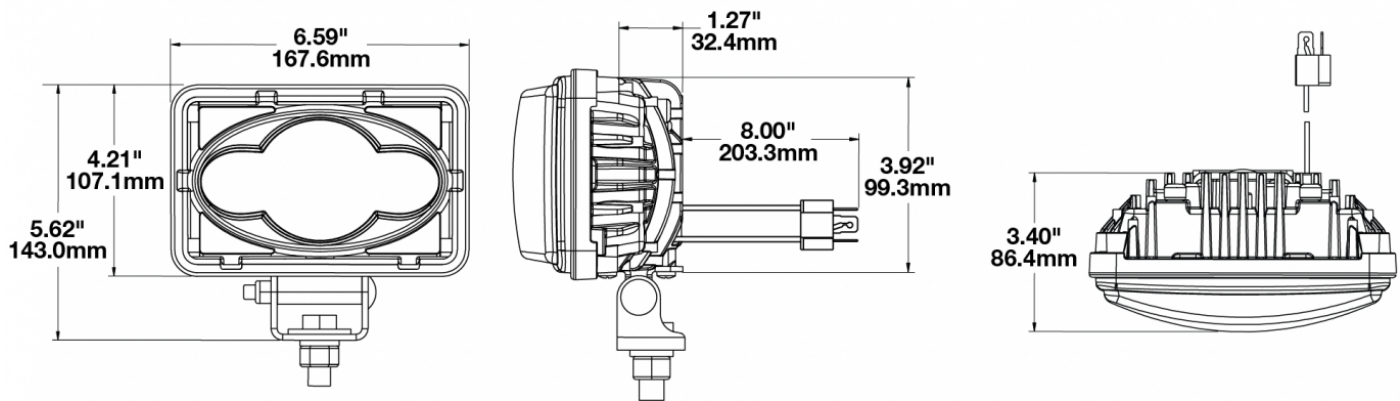

LED Headlights - Model 8801 Evolution

PRODUCT DIMENSIONS

ELECTRICAL SPECIFICATIONS

Input Voltage	12-24V DC
Operating Voltage	9.5-32V DC
Transient Spike Protection	150V Peak @ 1 HZ-100 Pulses
White Wire	Power
Black Wire	Negative
Current Draw	4.6A @ 12V DC 2.2A @ 24V DC

Print date: 2018-01-16

© 2018 J.W. Speaker Corporation • Germantown, WI U.S.A.
www.jwspeaker.com • speaker@jwspeaker.com • 262.251.6660