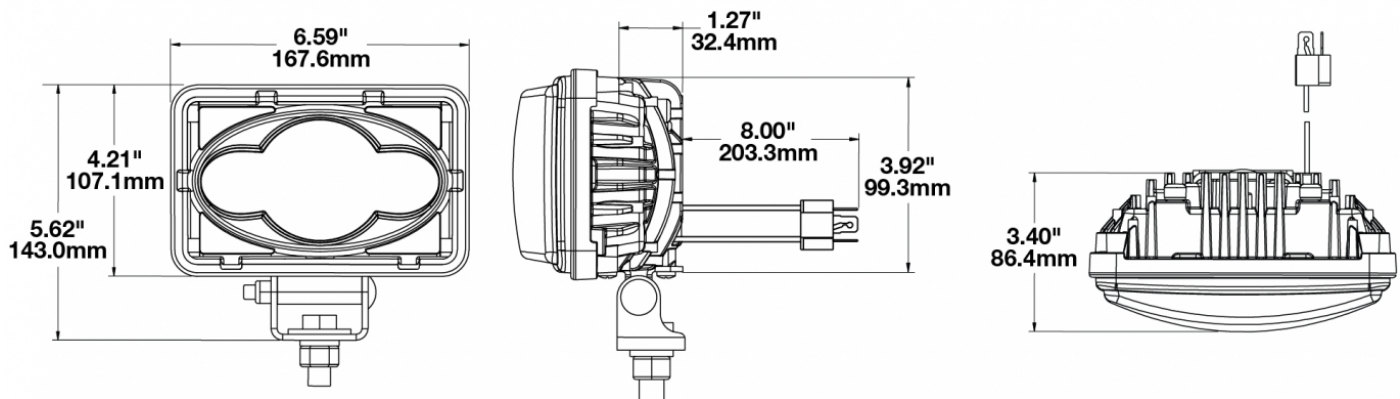

LED Headlights - Model 8801 Evolution

PRODUCT DIMENSIONS

ELECTRICAL SPECIFICATIONS

Input Voltage	12-24V DC
Operating Voltage	9.5-32V DC
Transient Spike Protection	150V Peak @ 1 HZ-100 Pulses
White Wire	Power
Black Wire	Negative
Current Draw	4.6A @ 12V DC 2.2A @ 24V DC

Print date: 2018-08-17

© 2018 J.W. Speaker Corporation • Germantown, WI U.S.A.
www.jwspeaker.com • speaker@jwspeaker.com • 262.251.6660