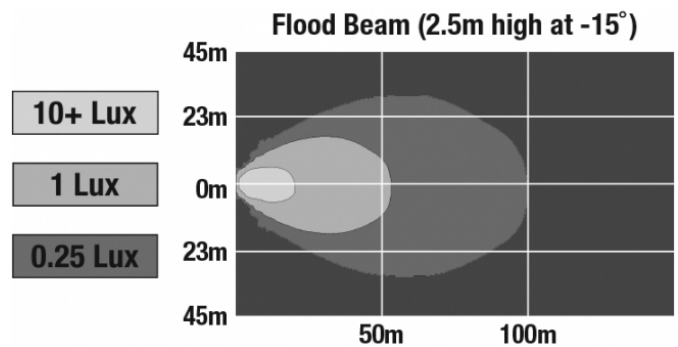

LED Headlights - Model 8801 Evolution

PRODUCT INFORMATION

Description	12V LED Work Light with Flood Beam Pattern
Height	107.55 mm / 4.23 in
Width	168.35 mm / 6.63 in
Depth	86.22 mm / 3.39 in
Shape	Rectangular
Outer Lens Material	Hardcoated Polycarbonate
Outer Lens Color	Clear
Housing Material	Die-Cast Aluminum
Housing Color	Black
Bezel Color	Chrome
Mounting Hardware Description	(x1) 1/2"-13 x 1.25" Drilled Black Mounting Bolt
Mounting Type	Universal Pedestal Mount
Minimum Operating Temperature	-40 °C / -40 °F
Maximum Operating Temperature	65 °C / 149 °F
Connector or Wiring	Bare Leads
Product Weight	2.17 lbs / 0.98 kgs
Shipping Weight	2.10 lbs / 0.95 kgs

PHOTOMETRIC SPECIFICATIONS

Raw Lumen Output	4500
Effective Lumen Output	2600
Nominal LED Color Temperature	5000 K
Beam Pattern(s)	Forward Lighting - Flood (Standard)

APPLICATIONS

Print date: 2018-06-19

© 2018 J.W. Speaker Corporation • Germantown, WI U.S.A.
www.jwspeaker.com • speaker@jwspeaker.com • 262.251.6660