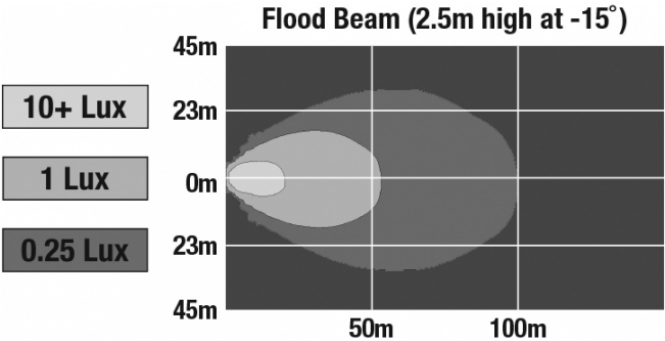

## PHOTOMETRIC SPECIFICATIONS

<b>Raw Lumen Output</b>	4500
<b>Effective Lumen Output</b>	2600
<b>Nominal LED Color Temperature</b>	5000 K
<b>Beam Pattern(s)</b>	Forward Lighting - Flood (Standard)