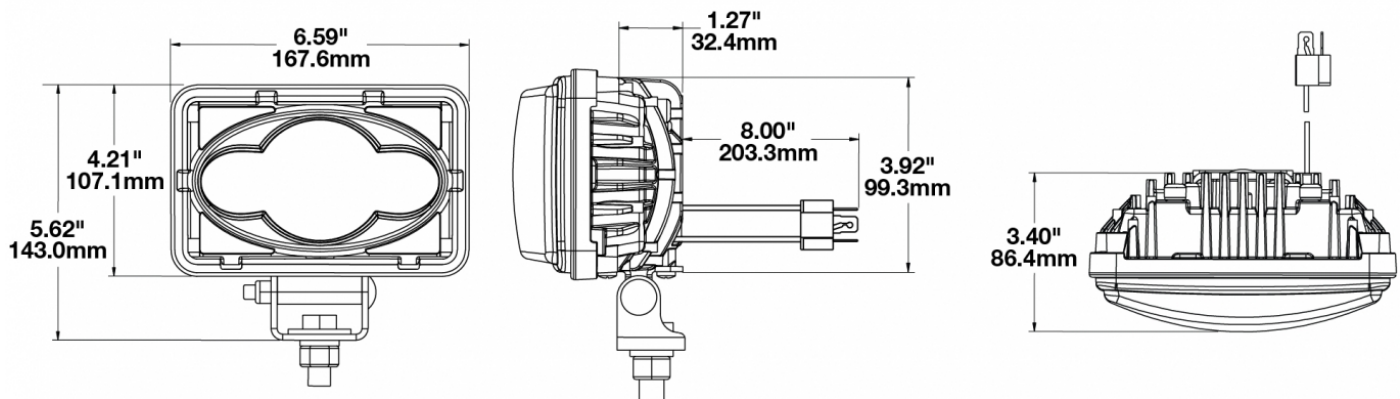

## PRODUCT INFORMATION

---

<b>Description</b>	12V LED Work Light with Flood Beam Pattern
<b>Height</b>	107.55 mm / 4.23 in
<b>Width</b>	168.35 mm / 6.63 in
<b>Depth</b>	86.22 mm / 3.39 in
<b>Shape</b>	Rectangular
<b>Outer Lens Material</b>	Hardcoated Polycarbonate
<b>Outer Lens Color</b>	Clear
<b>Housing Material</b>	Die-Cast Aluminum
<b>Housing Color</b>	Black
<b>Bezel Color</b>	Chrome
<b>Mounting Hardware Description</b>	(x1) 1/2"-13 x 1.25" Drilled Black Mounting Bolt
<b>Mounting Type</b>	Universal Pedestal Mount
<b>Minimum Operating Temperature</b>	-40 °C / -40 °F
<b>Maximum Operating Temperature</b>	65 °C / 149 °F
<b>Connector or Wiring</b>	Bare Leads
<b>Product Weight</b>	2.17 lbs / 0.98 kgs
<b>Shipping Weight</b>	2.10 lbs / 0.95 kgs

## PRODUCT DIMENSIONS