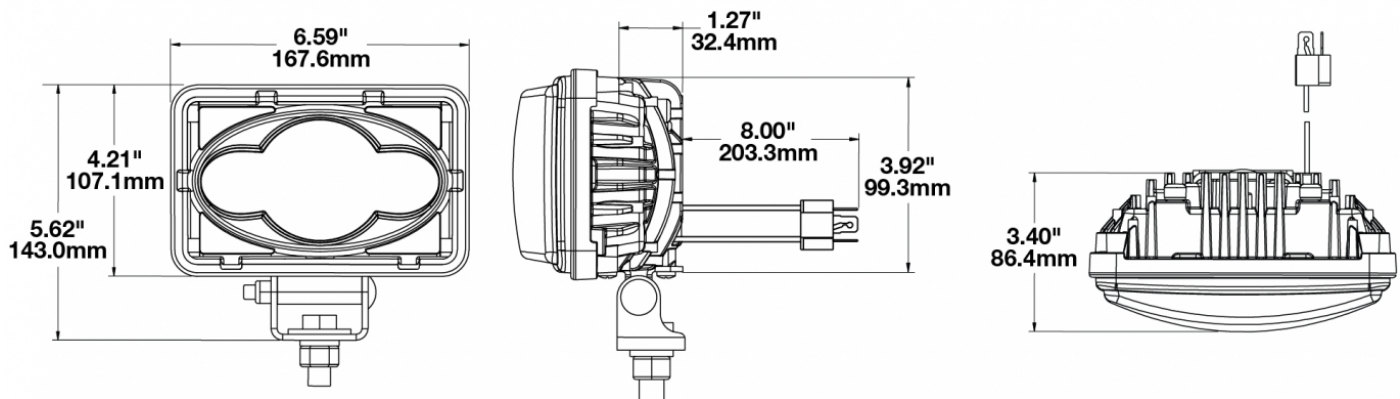

## PRODUCT INFORMATION

<b>Description</b>	12V DOT/ECE LED High Beam Driving Light - 2 Light Kit
<b>Height</b>	142.75 mm / 5.62 in
<b>Width</b>	167.39 mm / 6.59 in
<b>Depth</b>	86.36 mm / 3.4 in
<b>Shape</b>	Rectangular
<b>Outer Lens Material</b>	Hardcoated Polycarbonate
<b>Outer Lens Color</b>	Clear
<b>Housing Material</b>	Die-Cast Aluminum
<b>Housing Color</b>	Black
<b>Mounting Type</b>	Universal Pedestal Mount
<b>Retrofits</b>	1A1 and 2A1 (4" 1 6") sealed beams
<b>Minimum Operating Temperature</b>	-40 °C / -40 °F
<b>Maximum Operating Temperature</b>	65 °C / 149 °F
<b>Connector or Wiring</b>	AMP (#172615-2)
<b>Mating Connector</b>	LH Terminal - AMP (#172795-1); RH Terminal - AMP (#172796-2)
<b>Shipping Weight</b>	2.30 lbs / 1.04 kgs

## PRODUCT DIMENSIONS