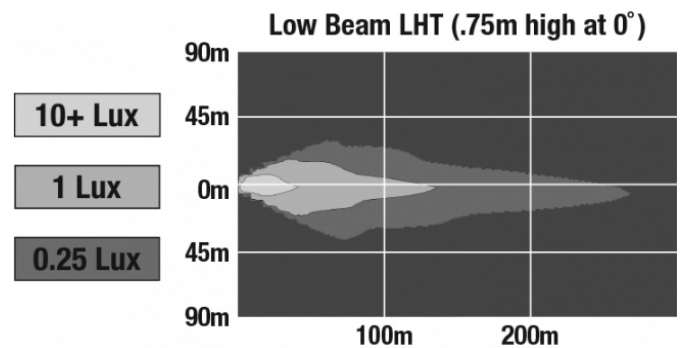

Print date: 2018-05-20

© 2018 J.W. Speaker Corporation • Germantown, WI U.S.A.
www.jwspeaker.com • speaker@jwspeaker.com • 262.251.6660