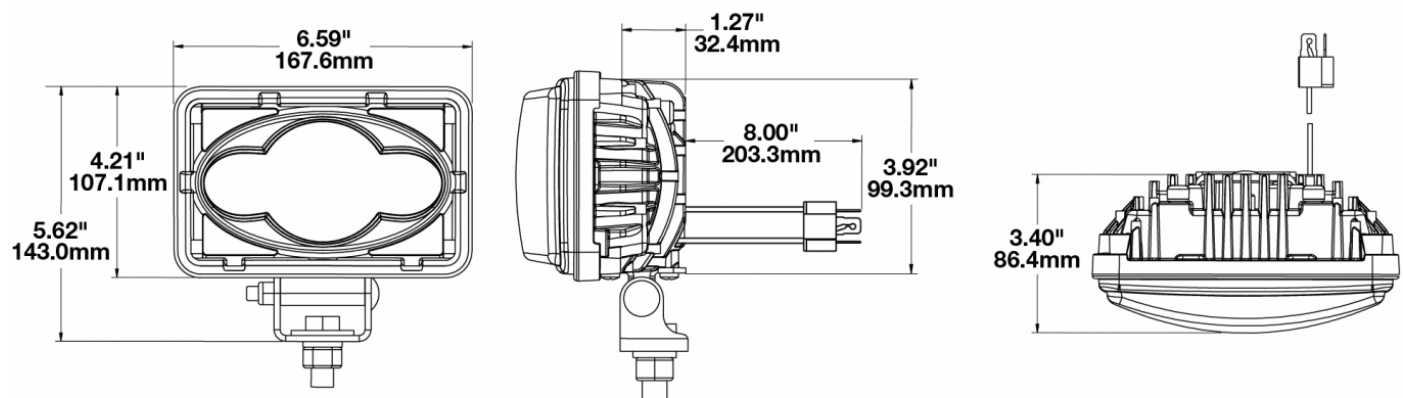

## PRODUCT INFORMATION

<b>Description</b>	12V ECE LHT LED Low Beam Headlight
<b>Height</b>	142.75 mm / 5.62 in
<b>Width</b>	167.39 mm / 6.59 in
<b>Depth</b>	86.36 mm / 3.4 in
<b>Shape</b>	Rectangular
<b>Outer Lens Material</b>	Hardcoated Polycarbonate
<b>Outer Lens Color</b>	Clear
<b>Housing Material</b>	Die-Cast Aluminum
<b>Housing Color</b>	Black
<b>Mounting Type</b>	Universal Pedestal Mount
<b>Retrofits</b>	1A1 and 2A1 (4" 1 6") sealed beams
<b>Minimum Operating Temperature</b>	-40 °C / -40 °F
<b>Maximum Operating Temperature</b>	65 °C / 149 °F
<b>Connector or Wiring</b>	AMP (#172615-2)
<b>Mating Connector</b>	LH Terminal - AMP (#172795-1); RH Terminal - AMP (#172796-1)
<b>Product Weight</b>	2.17 lbs / 0.98 kgs