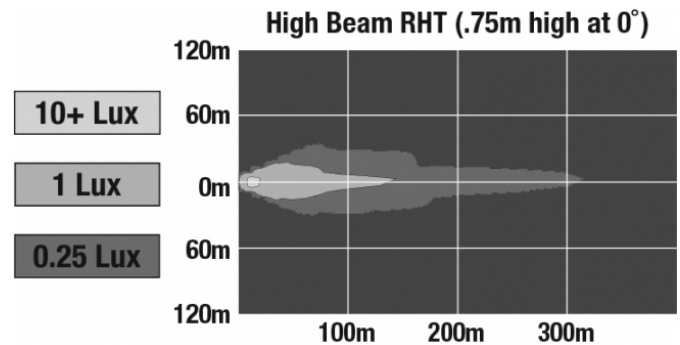

LED Headlights - Model 8801 Evolution

PHOTOMETRIC SPECIFICATIONS

Raw Lumen Output	1,890
Effective Lumen Output	890
Nominal LED Color Temperature	5000 K
Beam Pattern(s)	Forward Lighting - High Beam (DOT/ECE)