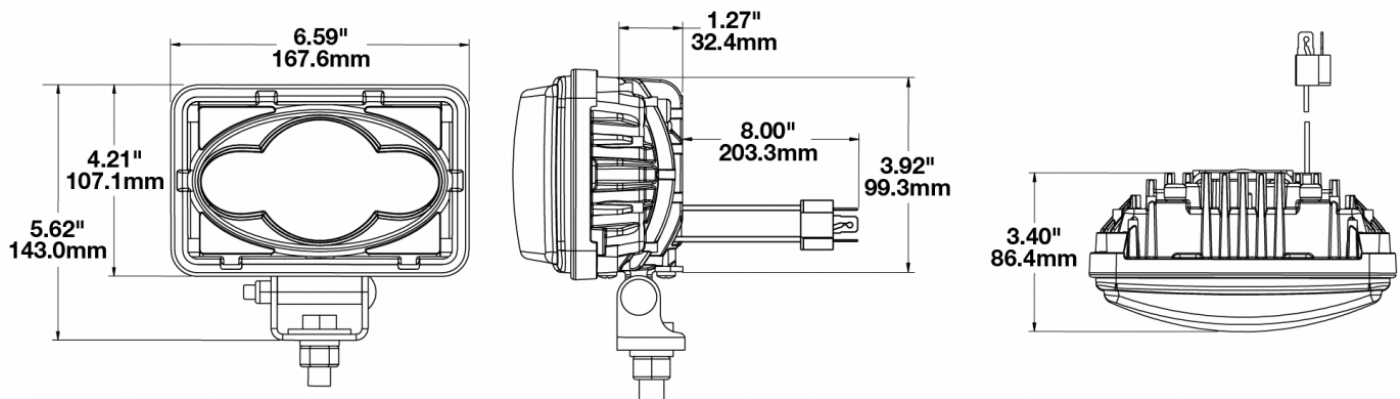

## PRODUCT INFORMATION

---

<b>Description</b>	12V DOT/ECE LED High Beam Headlight
<b>Height</b>	142.75 mm / 5.62 in
<b>Width</b>	167.39 mm / 6.59 in
<b>Depth</b>	86.36 mm / 3.4 in
<b>Shape</b>	Rectangular
<b>Outer Lens Material</b>	Hardcoated Polycarbonate
<b>Outer Lens Color</b>	Clear
<b>Housing Material</b>	Die-Cast Aluminum
<b>Housing Color</b>	Black
<b>Bezel Color</b>	Chrome
<b>Mounting Type</b>	Universal Pedestal Mount
<b>Retrofits</b>	1A1 and 2A1 (4" 1 6") sealed beams
<b>Minimum Operating Temperature</b>	-40 °C / -40 °F
<b>Maximum Operating Temperature</b>	65 °C / 149 °F
<b>Connector or Wiring</b>	AMP (#172615-2)
<b>Mating Connector</b>	LH Terminal - AMP (#172795-1); RH Terminal - AMP (#172796-1)
<b>Product Weight</b>	2.17 lbs / 0.98 kgs

## PRODUCT DIMENSIONS