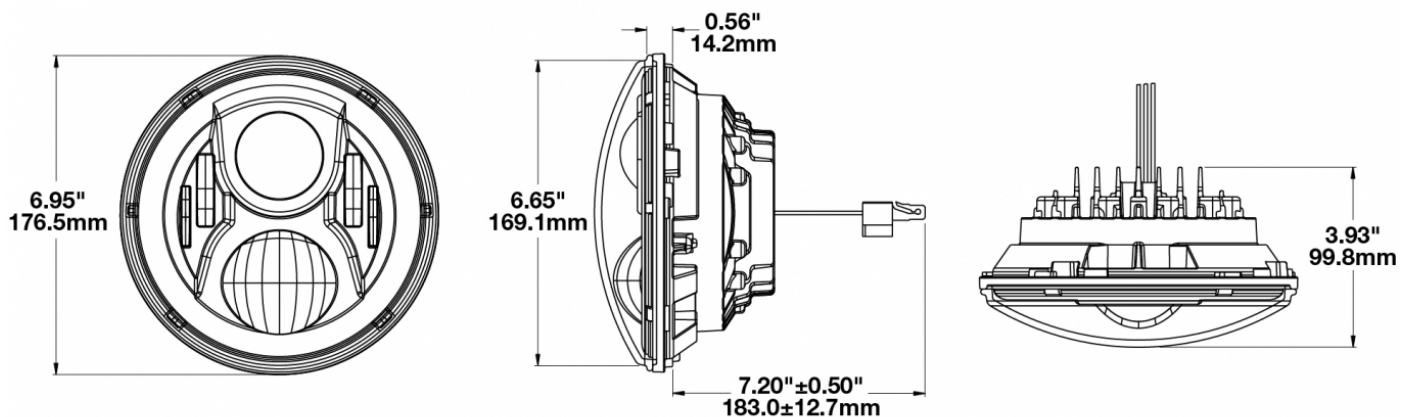

PRODUCT DIMENSIONS

Print date: 2017-06-23

© 2017 J.W. Speaker Corporation • Germantown, WI U.S.A.
www.jwspeaker.com • speaker@jwspeaker.com • 262.251.6660

J.W. SPEAKER
Engineered. Lighting. Solutions.