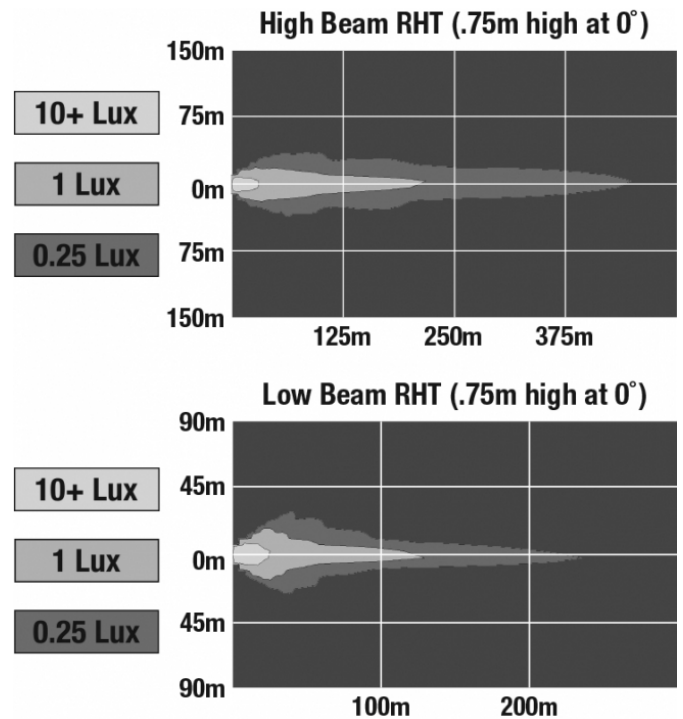

LED Headlights - Model 8700 Evolution 2

PRODUCT INFORMATION

Description	12-24V ECE LED RHT High & Low Beam Headlight with Chrome Inner Bezel
Height	176.53 mm / 6.95 in
Width	176.53 mm / 6.95 in
Depth	99.82 mm / 3.93 in
Shape	Round
Outer Lens Material	Polycarbonate
Outer Lens Color	Clear
Housing Material	Die-Cast Aluminum
Housing Color	Black
Bezel Color	Chrome
Retrofits	2D1 "PAR56" or 7" round headlights
Minimum Operating Temperature	-40 °C / -40 °F
Maximum Operating Temperature	65 °C / 149 °F
Connector or Wiring	H4
Mating Connector	H4 AMP#172615-2
Product Weight	2.31 lbs / 1.05 kgs

LED Headlights - Model 8700 Evolution 2

ELECTRICAL SPECIFICATIONS

Input Voltage	12-24V DC
Operating Voltage	9-32V DC
Transient Spike Protection	150V Peak @ 1 HZ-100 Pulses
Black Wire	Ground
White Wire	High Beam
Yellow Wire	Low Beam
Current Draw	3.00A @ 12V DC (High Beam) 2.00A @ 12V DC (Low Beam) 1.60A @ 24V DC (High Beam) 1.10A @ 24V DC (Low Beam)

J.W. SPEAKER 
Engineered. Lighting. Solutions.

LED Headlights - Model 8700 Evolution 2

PHOTOMETRIC SPECIFICATIONS

Raw Lumen Output	2,610 (High Beam); 1,770 (Low Beam)
Effective Lumen Output	1,150 (High Beam); 750 (Low Beam)
Candela Output	60,897 (High Beam) 35,003 (Low Beam)
Nominal LED Color Temperature	5000 K
Beam Pattern(s)	Forward Lighting - High Beam (DOT/ECE) Forward Lighting - Low Beam (ECE Right Hand) Signalization - Front Position