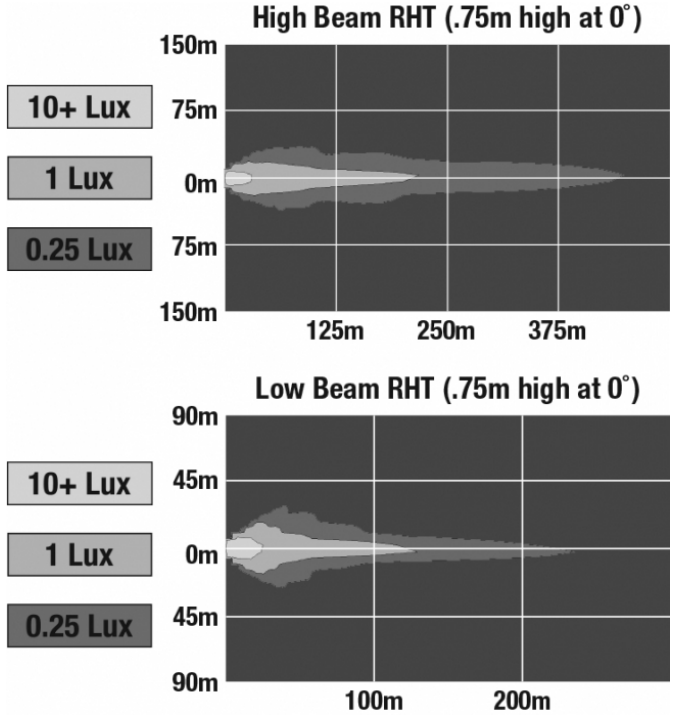

## PRODUCT INFORMATION

<b>Description</b>	12-24V ECE LED RHT High & Low Beam Headlight with Chrome Inner Bezel
<b>Height</b>	176.53 mm / 6.95 in
<b>Width</b>	176.53 mm / 6.95 in
<b>Depth</b>	99.82 mm / 3.93 in
<b>Shape</b>	Round
<b>Outer Lens Material</b>	Polycarbonate
<b>Outer Lens Color</b>	Clear
<b>Housing Material</b>	Die-Cast Aluminum
<b>Housing Color</b>	Black
<b>Bezel Color</b>	Chrome
<b>Retrofits</b>	2D1 "PAR56" or 7" round headlights
<b>Minimum Operating Temperature</b>	-40 °C / -40 °F
<b>Maximum Operating Temperature</b>	65 °C / 149 °F
<b>Connector or Wiring</b>	H4
<b>Mating Connector</b>	H4 AMP#172615-2
<b>Product Weight</b>	2.31 lbs / 1.05 kgs

## ELECTRICAL SPECIFICATIONS

---

<b>Input Voltage</b>	12-24V DC
<b>Operating Voltage</b>	9-32V DC
<b>Transient Spike Protection</b>	150V Peak @ 1 HZ-100 Pulses
<b>Black Wire</b>	Ground
<b>White Wire</b>	High Beam
<b>Yellow Wire</b>	Low Beam
<b>Current Draw</b>	3.00A @ 12V DC (High Beam) 2.00A @ 12V DC (Low Beam) 1.60A @ 24V DC (High Beam) 1.10A @ 24V DC (Low Beam)

## PHOTOMETRIC SPECIFICATIONS

<b>Raw Lumen Output</b>	2,610 (High Beam); 1,770 (Low Beam)
<b>Effective Lumen Output</b>	1,150 (High Beam); 750 (Low Beam)
<b>Candela Output</b>	60,897 (High Beam) 35,003 (Low Beam)
<b>Nominal LED Color Temperature</b>	5000 K
<b>Beam Pattern(s)</b>	Forward Lighting - High Beam (DOT/ECE) Forward Lighting - Low Beam (ECE Right Hand) Signalization - Front Position