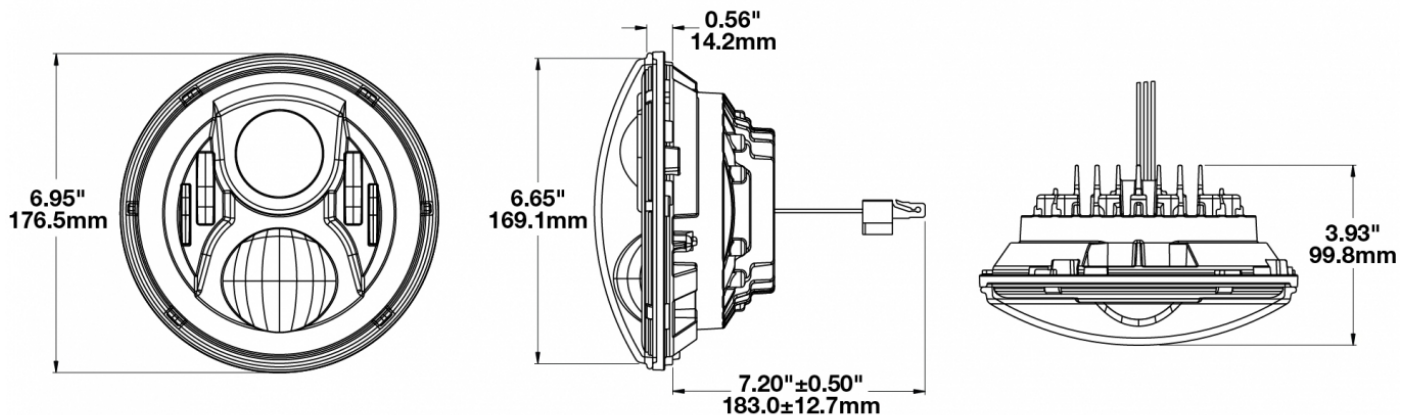

PRODUCT DIMENSIONS

Print date: 2017-08-18

© 2017 J.W. Speaker Corporation • Germantown, WI U.S.A.
www.jwspeaker.com • speaker@jwspeaker.com • 262.251.6660

J.W. SPEAKER
Engineered. Lighting. Solutions.