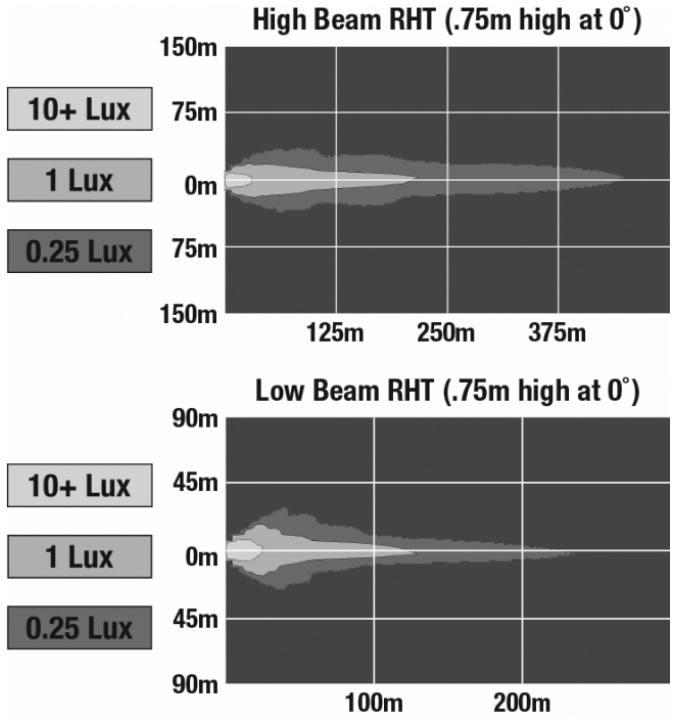

LED Headlights - Model 8700 Evolution 2

PRODUCT INFORMATION

Description	12-24V ECE LED RHT High & Low Beam Headlight with Chrome Inner Bezel
Height	176.53 mm / 6.95 in
Width	176.53 mm / 6.95 in
Depth	99.82 mm / 3.93 in
Shape	Round
Outer Lens Material	Polycarbonate
Outer Lens Color	Clear
Housing Material	Die-Cast Aluminum
Housing Color	Black
Bezel Color	Chrome
Retrofits	2D1 "PAR56" or 7" round headlights
Minimum Operating Temperature	-40 °C / -40 °F
Maximum Operating Temperature	65 °C / 149 °F
Connector or Wiring	H4
Mating Connector	H4 AMP#172615-2
Product Weight	2.31 lbs / 1.05 kgs

ELECTRICAL SPECIFICATIONS

Input Voltage	12-24V DC
Operating Voltage	9-32V DC
Transient Spike Protection	150V Peak @ 1 HZ-100 Pulses
Black Wire	Ground
White Wire	High Beam
Yellow Wire	Low Beam
Current Draw	3.00A @ 12V DC (High Beam) 2.00A @ 12V DC (Low Beam) 1.60A @ 24V DC (High Beam) 1.10A @ 24V DC (Low Beam)

J.W. SPEAKER 
Engineered. Lighting. Solutions.

LED Headlights - Model 8700 Evolution 2

PHOTOMETRIC SPECIFICATIONS

Raw Lumen Output	2,610 (High Beam); 1,770 (Low Beam)
Effective Lumen Output	1,150 (High Beam); 750 (Low Beam)
Candela Output	60,897 (High Beam) 35,003 (Low Beam)
Nominal LED Color Temperature	5000 K
Beam Pattern(s)	Forward Lighting - High Beam (DOT/ECE) Forward Lighting - Low Beam (ECE Right Hand) Signalization - Front Position