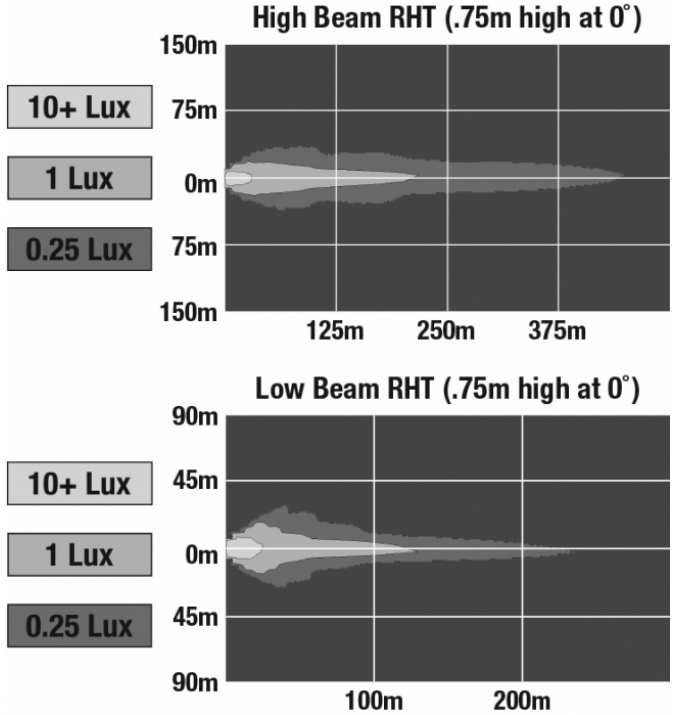

LED Headlights - Model 8700 Evolution 2

PRODUCT INFORMATION

Description	12-24V ECE LED RHT High & Low Beam Headlight with Black Inner Bezel
Height	176.53 mm / 6.95 in
Width	176.53 mm / 6.95 in
Depth	99.82 mm / 3.93 in
Shape	Round
Outer Lens Material	Polycarbonate
Outer Lens Color	Clear
Housing Material	Die-Cast Aluminum
Housing Color	Black
Bezel Color	Black
Retrofits	2D1 "PAR56" or 7" round headlights
Minimum Operating Temperature	-40 °C / -40 °F
Maximum Operating Temperature	65 °C / 149 °F
Connector or Wiring	H4
Mating Connector	H4 AMP#172615-2
Product Weight	2.31 lbs / 1.05 kgs

LED Headlights - Model 8700 Evolution 2

ELECTRICAL SPECIFICATIONS

Input Voltage	12-24V DC
Operating Voltage	9-32V DC
Transient Spike Protection	150V Peak @ 1 HZ-100 Pulses
Black Wire	Ground
White Wire	High Beam
Yellow Wire	Low Beam
Current Draw	3.00A @ 12V DC (High Beam) 2.00A @ 12V DC (Low Beam) 1.60A @ 24V DC (High Beam) 1.10A @ 24V DC (Low Beam)

J.W. SPEAKER 
Engineered. Lighting. Solutions.

LED Headlights - Model 8700 Evolution 2

PHOTOMETRIC SPECIFICATIONS

Raw Lumen Output	2,610 (High Beam); 1,770 (Low Beam)
Effective Lumen Output	1,150 (High Beam); 750 (Low Beam)
Candela Output	60,897 (High Beam) 35,003 (Low Beam)
Nominal LED Color Temperature	5000 K
Beam Pattern(s)	Forward Lighting - High Beam (DOT/ECE) Forward Lighting - Low Beam (ECE Right Hand)