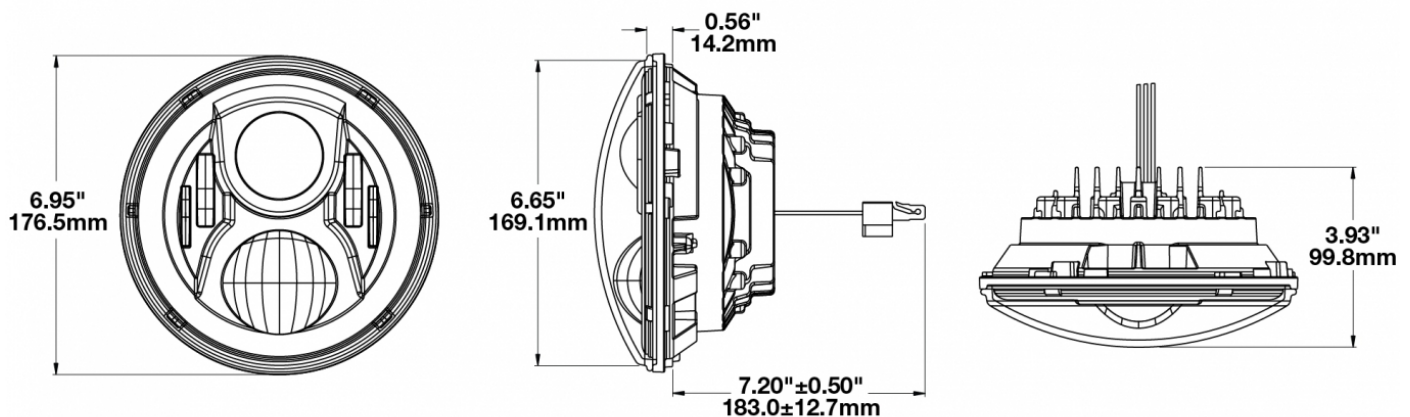

PRODUCT DIMENSIONS

Print date: 2017-10-18

© 2017 J.W. Speaker Corporation • Germantown, WI U.S.A.
www.jwspeaker.com • speaker@jwspeaker.com • 262.251.6660

J.W. SPEAKER
Engineered. Lighting. Solutions.