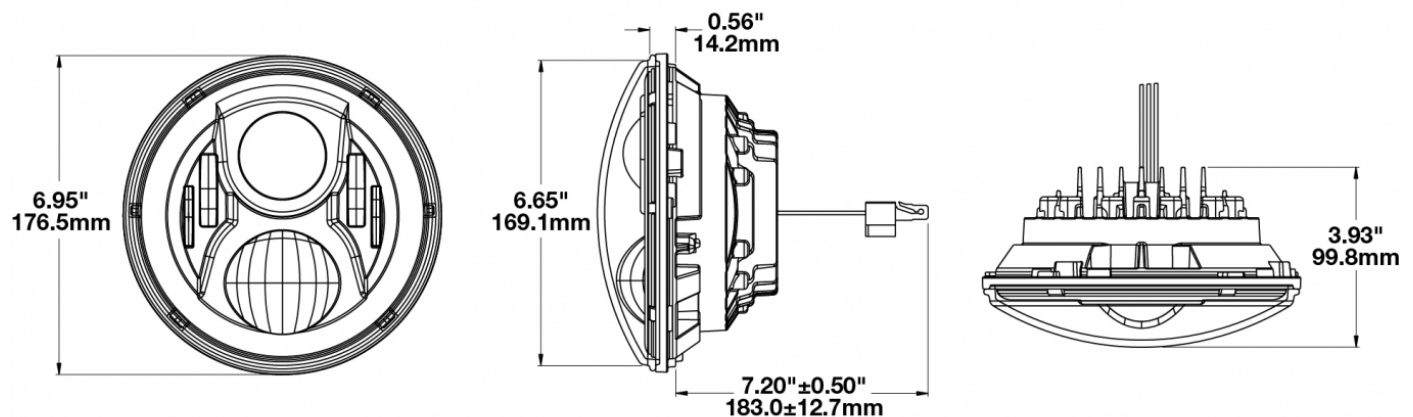

PRODUCT DIMENSIONS

Print date: 2017-08-16

© 2017 J.W. Speaker Corporation • Germantown, WI U.S.A.
www.jwspeaker.com • speaker@jwspeaker.com • 262.251.6660

J.W. SPEAKER
Engineered. Lighting. Solutions.