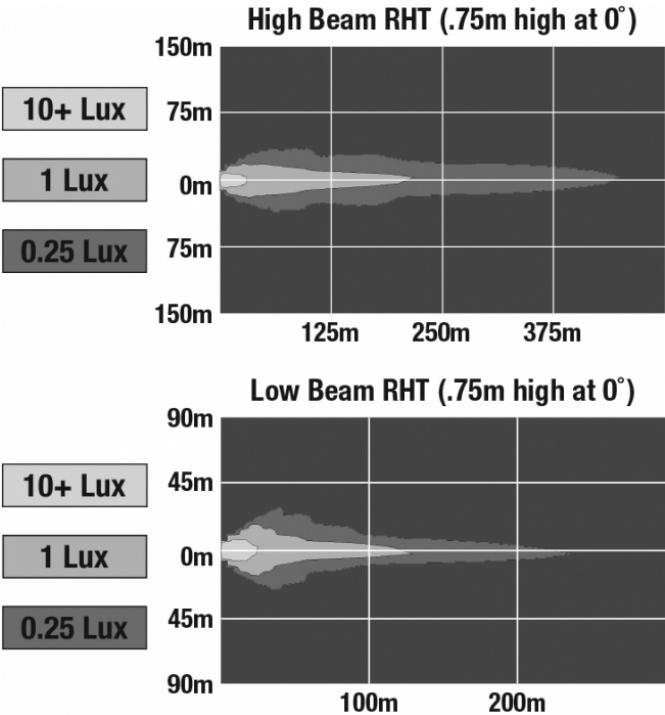

LED Headlights - Model 8700 Evolution 2

PRODUCT INFORMATION

Description	12-24V ECE LED RHT High & Low Beam Headlight with Black Inner Bezel
Height	176.53 mm / 6.95 in
Width	176.53 mm / 6.95 in
Depth	99.82 mm / 3.93 in
Shape	Round
Outer Lens Material	Polycarbonate
Outer Lens Color	Clear
Housing Material	Die-Cast Aluminum
Housing Color	Black
Bezel Color	Black
Retrofits	2D1 "PAR56" or 7" round headlights
Minimum Operating Temperature	-40 °C / -40 °F
Maximum Operating Temperature	65 °C / 149 °F
Connector or Wiring	H4
Mating Connector	H4 AMP#172615-2
Product Weight	2.31 lbs / 1.05 kgs

ELECTRICAL SPECIFICATIONS

Input Voltage	12-24V DC
Operating Voltage	9-32V DC
Transient Spike Protection	150V Peak @ 1 HZ-100 Pulses
Black Wire	Ground
White Wire	High Beam
Yellow Wire	Low Beam
Current Draw	3.00A @ 12V DC (High Beam) 2.00A @ 12V DC (Low Beam) 1.60A @ 24V DC (High Beam) 1.10A @ 24V DC (Low Beam)

J.W. SPEAKER 
Engineered. Lighting. Solutions.

LED Headlights - Model 8700 Evolution 2

PHOTOMETRIC SPECIFICATIONS

Raw Lumen Output	2,610 (High Beam); 1,770 (Low Beam)
Effective Lumen Output	1,150 (High Beam); 750 (Low Beam)
Candela Output	60,897 (High Beam) 35,003 (Low Beam)
Nominal LED Color Temperature	5000 K
Beam Pattern(s)	Forward Lighting - High Beam (DOT/ECE) Forward Lighting - Low Beam (ECE Right Hand)