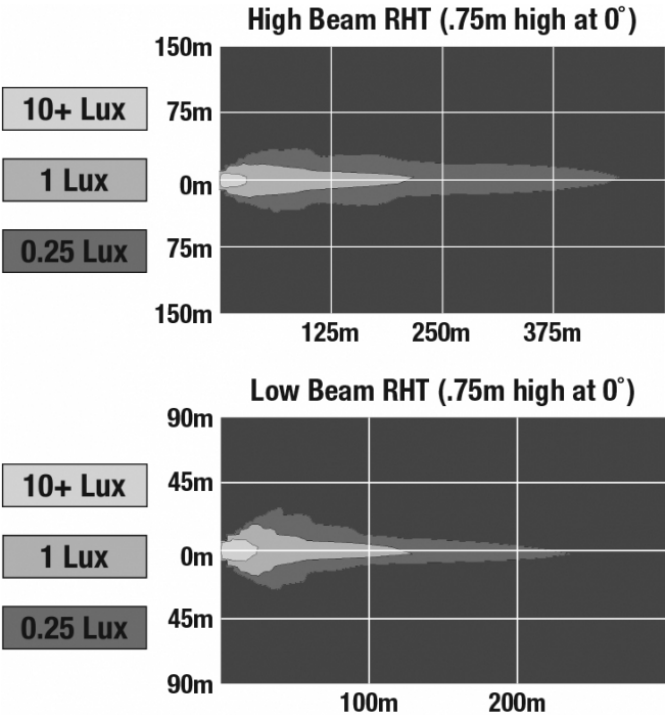

LED Headlights - Model 8700 Evolution 2

PRODUCT INFORMATION

Description	12-24V ECE LED RHT High & Low Beam Headlight with Black Inner Bezel
Height	176.53 mm / 6.95 in
Width	176.53 mm / 6.95 in
Depth	99.82 mm / 3.93 in
Shape	Round
Outer Lens Material	Polycarbonate
Outer Lens Color	Clear
Housing Material	Die-Cast Aluminum
Housing Color	Black
Bezel Color	Black
Retrofits	2D1 "PAR56" or 7" round headlights
Minimum Operating Temperature	-40 °C / -40 °F
Maximum Operating Temperature	65 °C / 149 °F
Connector or Wiring	H4
Mating Connector	H4 AMP#172615-2
Product Weight	2.31 lbs / 1.05 kgs

LED Headlights - Model 8700 Evolution 2

ELECTRICAL SPECIFICATIONS

Input Voltage	12-24V DC
Operating Voltage	9-32V DC
Transient Spike Protection	150V Peak @ 1 HZ-100 Pulses
Black Wire	Ground
White Wire	High Beam
Yellow Wire	Low Beam
Current Draw	3.00A @ 12V DC (High Beam) 2.00A @ 12V DC (Low Beam) 1.60A @ 24V DC (High Beam) 1.10A @ 24V DC (Low Beam)

J.W. SPEAKER 
Engineered. Lighting. Solutions.

LED Headlights - Model 8700 Evolution 2

PHOTOMETRIC SPECIFICATIONS

Raw Lumen Output	2,610 (High Beam); 1,770 (Low Beam)
Effective Lumen Output	1,150 (High Beam); 750 (Low Beam)
Candela Output	60,897 (High Beam) 35,003 (Low Beam)
Nominal LED Color Temperature	5000 K
Beam Pattern(s)	Forward Lighting - High Beam (DOT/ECE) Forward Lighting - Low Beam (ECE Right Hand)