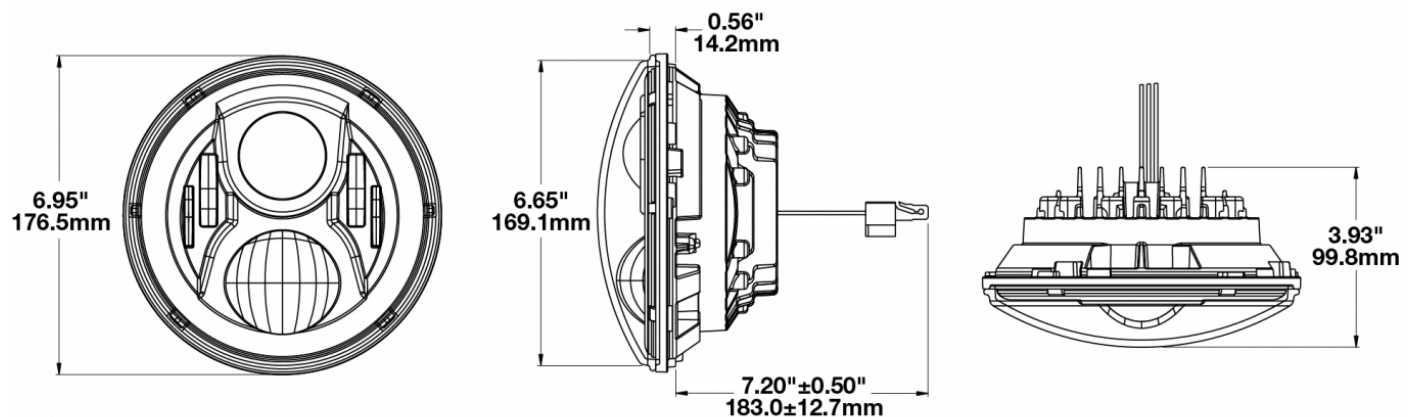

PRODUCT DIMENSIONS

Print date: 2017-08-23

© 2017 J.W. Speaker Corporation • Germantown, WI U.S.A.
www.jwspeaker.com • speaker@jwspeaker.com • 262.251.6660

J.W. SPEAKER
Engineered. Lighting. Solutions.