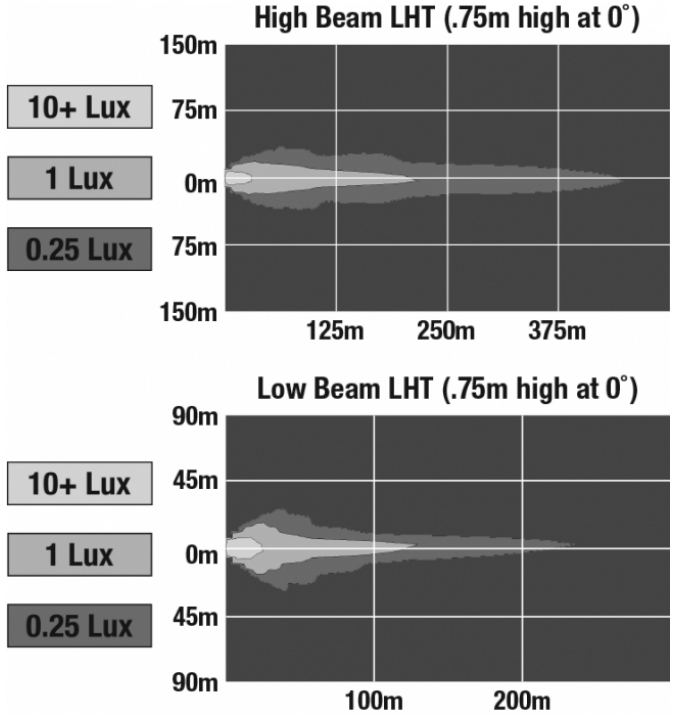

## PRODUCT INFORMATION

<b>Description</b>	12-24V ECE LED LHT High & Low Beam Headlight with Chrome Inner Bezel
<b>Height</b>	176.53 mm / 6.95 in
<b>Width</b>	176.53 mm / 6.95 in
<b>Depth</b>	99.82 mm / 3.93 in
<b>Shape</b>	Round
<b>Outer Lens Material</b>	Polycarbonate
<b>Outer Lens Color</b>	Clear
<b>Housing Material</b>	Die-Cast Aluminum
<b>Housing Color</b>	Black
<b>Bezel Color</b>	Chrome
<b>Retrofits</b>	2D1 "PAR56" or 7" round headlights
<b>Minimum Operating Temperature</b>	-40 °C / -40 °F
<b>Maximum Operating Temperature</b>	65 °C / 149 °F
<b>Connector or Wiring</b>	H4
<b>Mating Connector</b>	H4 AMP#172615-2
<b>Product Weight</b>	2.31 lbs / 1.05 kgs

## ELECTRICAL SPECIFICATIONS

---

<b>Input Voltage</b>	12-24V DC
<b>Operating Voltage</b>	9-32V DC
<b>Transient Spike Protection</b>	150V Peak @ 1 HZ-100 Pulses
<b>Black Wire</b>	Ground
<b>White Wire</b>	High Beam
<b>Yellow Wire</b>	Low Beam
<b>Current Draw</b>	3.00A @ 12V DC (High Beam) 2.00A @ 12V DC (Low Beam) 1.60A @ 24V DC (High Beam) 1.10A @ 24V DC (Low Beam)

## PHOTOMETRIC SPECIFICATIONS

<b>Raw Lumen Output</b>	2,610 (High Beam); 1,770 (Low Beam)
<b>Effective Lumen Output</b>	1,150 (High Beam); 750 (Low Beam)
<b>Candela Output</b>	60,897 (High Beam) 35,003 (Low Beam)
<b>Nominal LED Color Temperature</b>	5000 K
<b>Beam Pattern(s)</b>	Forward Lighting - High Beam (DOT/ECE) Forward Lighting - Low Beam (ECE Left Hand)