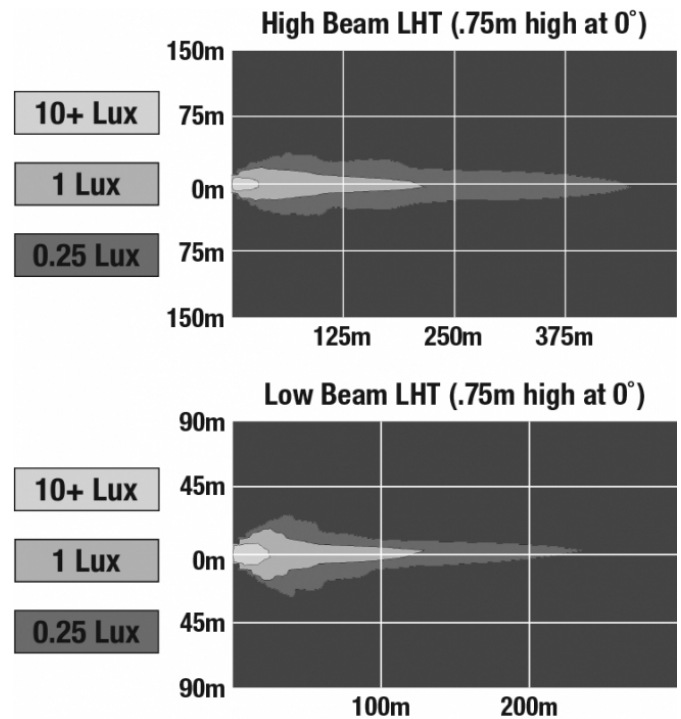

LED Headlights - Model 8700 Evolution 2

PRODUCT INFORMATION

Description	12-24V ECE LED LHT High & Low Beam Headlight with Chrome Inner Bezel
Height	176.53 mm / 6.95 in
Width	176.53 mm / 6.95 in
Depth	99.82 mm / 3.93 in
Shape	Round
Outer Lens Material	Polycarbonate
Outer Lens Color	Clear
Housing Material	Die-Cast Aluminum
Housing Color	Black
Bezel Color	Chrome
Retrofits	2D1 "PAR56" or 7" round headlights
Minimum Operating Temperature	-40 °C / -40 °F
Maximum Operating Temperature	65 °C / 149 °F
Connector or Wiring	H4
Mating Connector	H4 AMP#172615-2
Product Weight	2.31 lbs / 1.05 kgs

LED Headlights - Model 8700 Evolution 2

ELECTRICAL SPECIFICATIONS

Input Voltage	12-24V DC
Operating Voltage	9-32V DC
Transient Spike Protection	150V Peak @ 1 HZ-100 Pulses
Black Wire	Ground
White Wire	High Beam
Yellow Wire	Low Beam
Current Draw	3.00A @ 12V DC (High Beam) 2.00A @ 12V DC (Low Beam) 1.60A @ 24V DC (High Beam) 1.10A @ 24V DC (Low Beam)

LED Headlights - Model 8700 Evolution 2

PHOTOMETRIC SPECIFICATIONS

Raw Lumen Output	2,610 (High Beam); 1,770 (Low Beam)
Effective Lumen Output	1,150 (High Beam); 750 (Low Beam)
Candela Output	60,897 (High Beam) 35,003 (Low Beam)
Nominal LED Color Temperature	5000 K
Beam Pattern(s)	Forward Lighting - High Beam (DOT/ECE) Forward Lighting - Low Beam (ECE Left Hand)