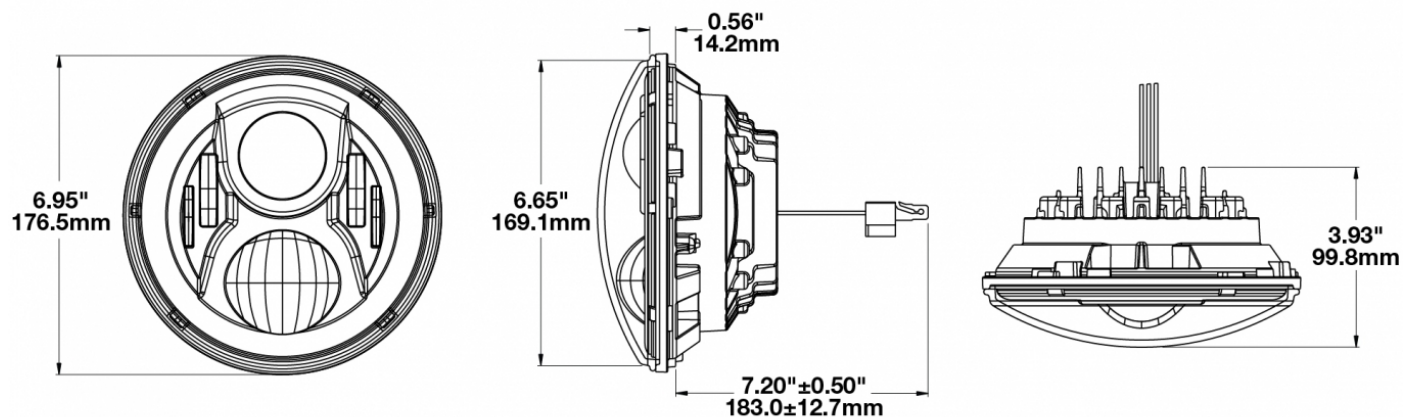

PRODUCT DIMENSIONS

Print date: 2017-06-26

© 2017 J.W. Speaker Corporation • Germantown, WI U.S.A.
www.jwspeaker.com • speaker@jwspeaker.com • 262.251.6660

J.W. SPEAKER
Engineered. Lighting. Solutions.