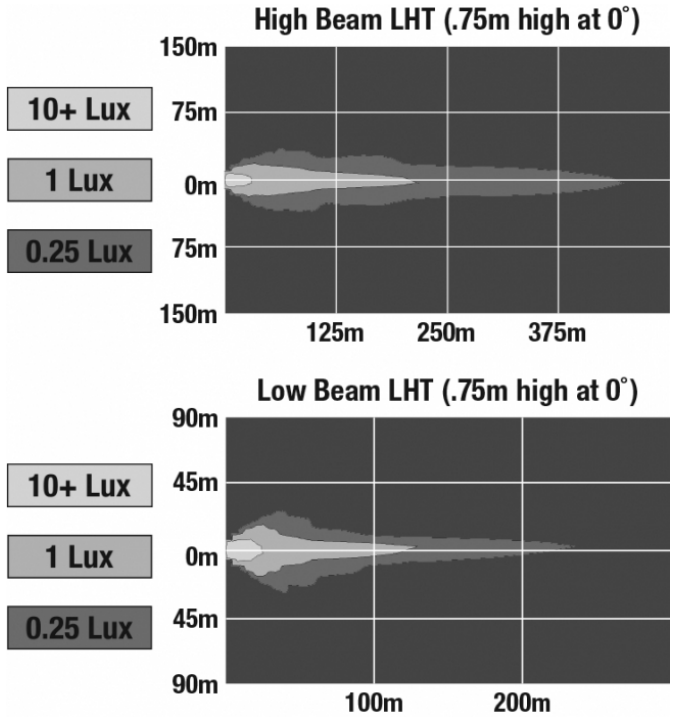

LED Headlights - Model 8700 Evolution 2

PRODUCT INFORMATION

Description	12-24V ECE LED LHT High & Low Beam Headlight with Chrome Inner Bezel
Height	176.53 mm / 6.95 in
Width	176.53 mm / 6.95 in
Depth	99.82 mm / 3.93 in
Shape	Round
Outer Lens Material	Polycarbonate
Outer Lens Color	Clear
Housing Material	Die-Cast Aluminum
Housing Color	Black
Bezel Color	Chrome
Retrofits	2D1 "PAR56" or 7" round headlights
Minimum Operating Temperature	-40 °C / -40 °F
Maximum Operating Temperature	65 °C / 149 °F
Connector or Wiring	H4
Mating Connector	H4 AMP#172615-2
Product Weight	2.31 lbs / 1.05 kgs

LED Headlights - Model 8700 Evolution 2

ELECTRICAL SPECIFICATIONS

Input Voltage	12-24V DC
Operating Voltage	9-32V DC
Transient Spike Protection	150V Peak @ 1 HZ-100 Pulses
Black Wire	Ground
White Wire	High Beam
Yellow Wire	Low Beam
Current Draw	3.00A @ 12V DC (High Beam) 2.00A @ 12V DC (Low Beam) 1.60A @ 24V DC (High Beam) 1.10A @ 24V DC (Low Beam)

J.W. SPEAKER 
Engineered. Lighting. Solutions.

LED Headlights - Model 8700 Evolution 2

PHOTOMETRIC SPECIFICATIONS

Raw Lumen Output	2,610 (High Beam); 1,770 (Low Beam)
Effective Lumen Output	1,150 (High Beam); 750 (Low Beam)
Candela Output	60,897 (High Beam) 35,003 (Low Beam)
Nominal LED Color Temperature	5000 K
Beam Pattern(s)	Forward Lighting - High Beam (DOT/ECE) Forward Lighting - Low Beam (ECE Left Hand)