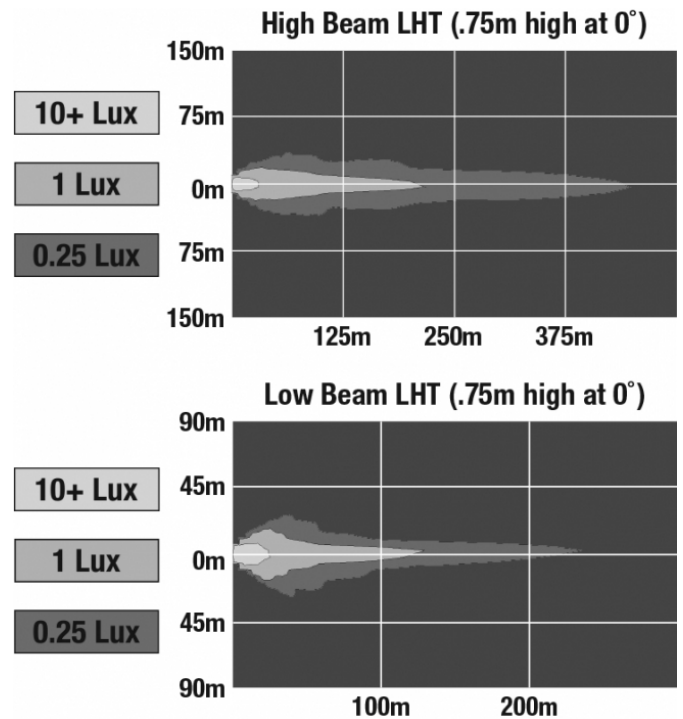

LED Headlights - Model 8700 Evolution 2

PRODUCT INFORMATION

Description	12-24V ECE LED LHT High & Low Beam Headlight with Black Inner Bezel
Height	176.53 mm / 6.95 in
Width	176.53 mm / 6.95 in
Depth	99.82 mm / 3.93 in
Shape	Round
Outer Lens Material	Polycarbonate
Outer Lens Color	Clear
Housing Material	Die-Cast Aluminum
Housing Color	Black
Bezel Color	Black
Retrofits	2D1 "PAR56" or 7" round headlights
Minimum Operating Temperature	-40 °C / -40 °F
Maximum Operating Temperature	65 °C / 149 °F
Connector or Wiring	H4
Mating Connector	H4 AMP#172615-2
Product Weight	2.31 lbs / 1.05 kgs

LED Headlights - Model 8700 Evolution 2

ELECTRICAL SPECIFICATIONS

Input Voltage	12-24V DC
Operating Voltage	9-32V DC
Transient Spike Protection	150V Peak @ 1 HZ-100 Pulses
Black Wire	Ground
White Wire	High Beam
Yellow Wire	Low Beam
Current Draw	3.00A @ 12V DC (High Beam) 2.00A @ 12V DC (Low Beam) 1.60A @ 24V DC (High Beam) 1.10A @ 24V DC (Low Beam)

J.W. SPEAKER 
Engineered. Lighting. Solutions.

LED Headlights - Model 8700 Evolution 2

PHOTOMETRIC SPECIFICATIONS

Raw Lumen Output	2,610 (High Beam); 1,770 (Low Beam)
Effective Lumen Output	1,150 (High Beam); 750 (Low Beam)
Candela Output	60,897 (High Beam) 35,003 (Low Beam)
Nominal LED Color Temperature	5000 K
Beam Pattern(s)	Forward Lighting - High Beam (DOT/ECE) Forward Lighting - Low Beam (ECE Left Hand) Signalization - Front Position