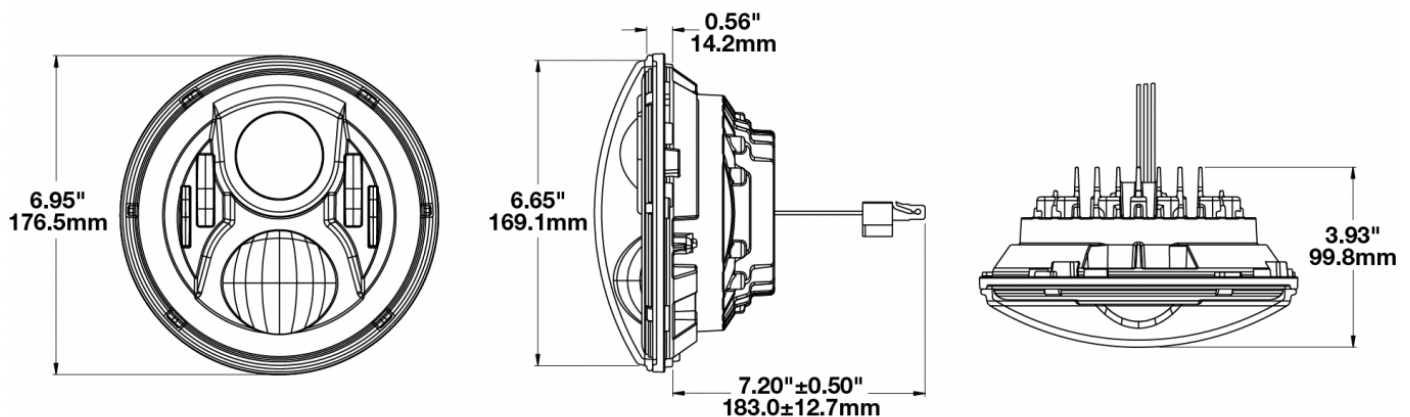

PRODUCT DIMENSIONS

Print date: 2017-08-18

© 2017 J.W. Speaker Corporation • Germantown, WI U.S.A.
www.jwspeaker.com • speaker@jwspeaker.com • 262.251.6660

J.W. SPEAKER
Engineered. Lighting. Solutions.