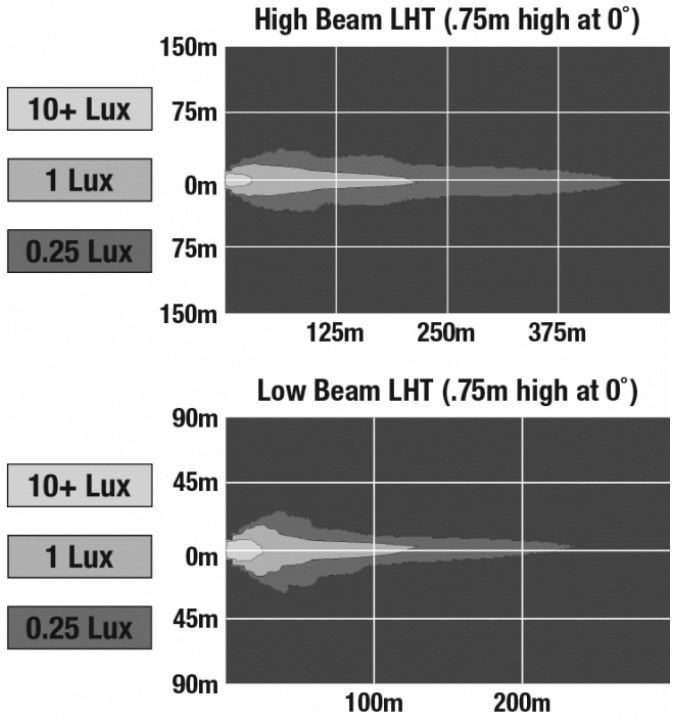

LED Headlights - Model 8700 Evolution 2

PRODUCT INFORMATION

Description	12-24V ECE LED LHT High & Low Beam Headlight with Black Inner Bezel
Height	176.53 mm / 6.95 in
Width	176.53 mm / 6.95 in
Depth	99.82 mm / 3.93 in
Shape	Round
Outer Lens Material	Polycarbonate
Outer Lens Color	Clear
Housing Material	Die-Cast Aluminum
Housing Color	Black
Bezel Color	Black
Retrofits	2D1 "PAR56" or 7" round headlights
Minimum Operating Temperature	-40 °C / -40 °F
Maximum Operating Temperature	65 °C / 149 °F
Connector or Wiring	H4
Mating Connector	H4 AMP#172615-2
Product Weight	2.31 lbs / 1.05 kgs

LED Headlights - Model 8700 Evolution 2

ELECTRICAL SPECIFICATIONS

Input Voltage	12-24V DC
Operating Voltage	9-32V DC
Transient Spike Protection	150V Peak @ 1 HZ-100 Pulses
Black Wire	Ground
White Wire	High Beam
Yellow Wire	Low Beam
Current Draw	3.00A @ 12V DC (High Beam) 2.00A @ 12V DC (Low Beam) 1.60A @ 24V DC (High Beam) 1.10A @ 24V DC (Low Beam)

J.W. SPEAKER 
Engineered. Lighting. Solutions.

LED Headlights - Model 8700 Evolution 2

PHOTOMETRIC SPECIFICATIONS

Raw Lumen Output	2,610 (High Beam); 1,770 (Low Beam)
Effective Lumen Output	1,150 (High Beam); 750 (Low Beam)
Candela Output	60,897 (High Beam) 35,003 (Low Beam)
Nominal LED Color Temperature	5000 K
Beam Pattern(s)	Forward Lighting - High Beam (DOT/ECE) Forward Lighting - Low Beam (ECE Left Hand) Signalization - Front Position