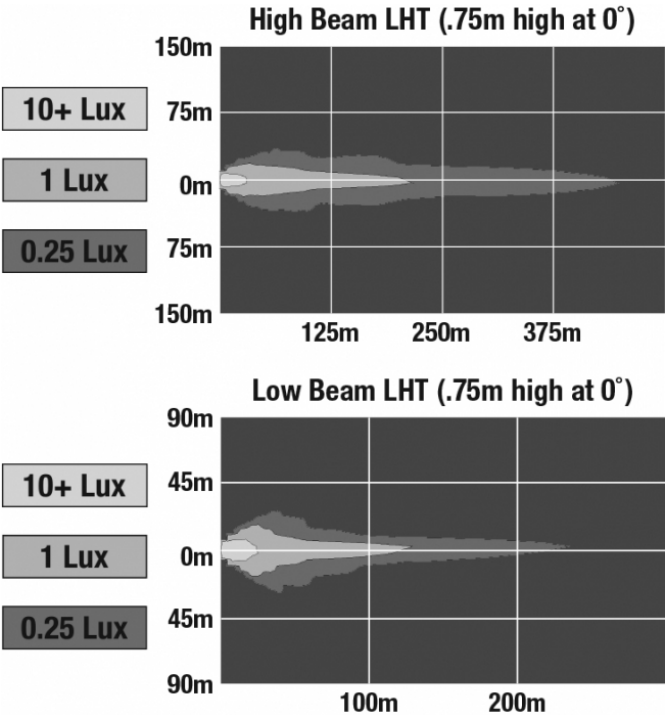

LED Headlights - Model 8700 Evolution 2

PRODUCT INFORMATION

Description	12-24V ECE LED LHT High & Low Beam Headlight with Black Inner Bezel
Height	176.53 mm / 6.95 in
Width	176.53 mm / 6.95 in
Depth	99.82 mm / 3.93 in
Shape	Round
Outer Lens Material	Polycarbonate
Outer Lens Color	Clear
Housing Material	Die-Cast Aluminum
Housing Color	Black
Bezel Color	Black
Retrofits	2D1 "PAR56" or 7" round headlights
Minimum Operating Temperature	-40 °C / -40 °F
Maximum Operating Temperature	65 °C / 149 °F
Connector or Wiring	H4
Mating Connector	H4 AMP#172615-2
Product Weight	2.31 lbs / 1.05 kgs

LED Headlights - Model 8700 Evolution 2

ELECTRICAL SPECIFICATIONS

Input Voltage	12-24V DC
Operating Voltage	9-32V DC
Transient Spike Protection	150V Peak @ 1 HZ-100 Pulses
Black Wire	Ground
White Wire	High Beam
Yellow Wire	Low Beam
Current Draw	3.00A @ 12V DC (High Beam) 2.00A @ 12V DC (Low Beam) 1.60A @ 24V DC (High Beam) 1.10A @ 24V DC (Low Beam)

J.W. SPEAKER 
Engineered. Lighting. Solutions.

LED Headlights - Model 8700 Evolution 2

PHOTOMETRIC SPECIFICATIONS

Raw Lumen Output	2,610 (High Beam); 1,770 (Low Beam)
Effective Lumen Output	1,150 (High Beam); 750 (Low Beam)
Candela Output	60,897 (High Beam) 35,003 (Low Beam)
Nominal LED Color Temperature	5000 K
Beam Pattern(s)	Forward Lighting - High Beam (DOT/ECE) Forward Lighting - Low Beam (ECE Left Hand) Signalization - Front Position