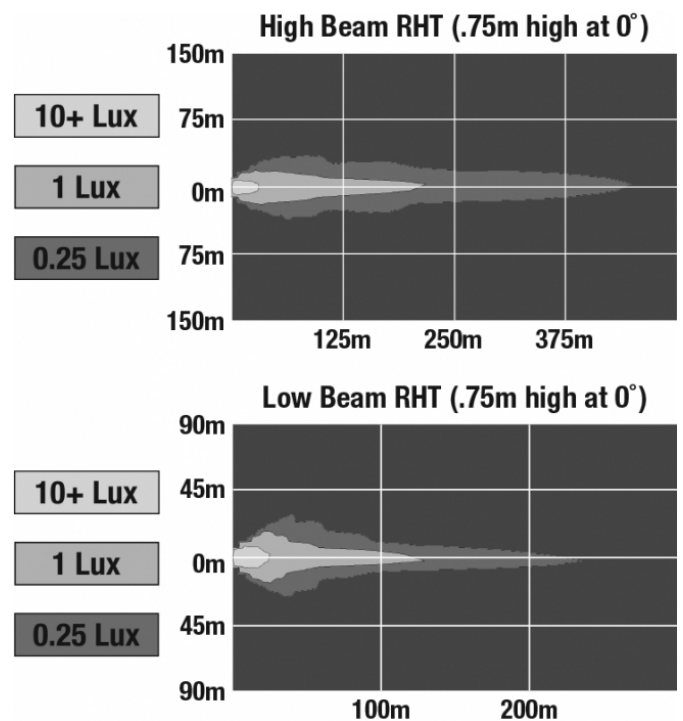

LED Headlights - Model 8700 Evolution 2

PRODUCT INFORMATION

Description	12-24V ECE LED RHT High & Low Beam Headlight with FP, DRL & Chrome Inner Bezel
Height	176.53 mm / 6.95 in
Width	252.73 mm / 9.95 in
Depth	99.82 mm / 3.93 in
Shape	Round
Outer Lens Material	Polycarbonate
Outer Lens Color	Clear
Housing Material	Aluminum
Housing Color	Gray
Bezel Color	Chrome
Retrofits	2D1 "PAR56" or 7" round headlights
Minimum Operating Temperature	-40 °C / -40 °F
Maximum Operating Temperature	65 °C / 149 °F
Connector or Wiring	H4
Mating Connector	H4 AMP#172615-2
Product Weight	2.31 lbs / 1.05 kgs

PRODUCT DIMENSIONS

ELECTRICAL SPECIFICATIONS

Input Voltage	12-24V DC
Operating Voltage	9-32V DC
Transient Spike Protection	150V Peak @ 1 HZ-100 Pulses
Black Wire	Ground
White Wire	High Beam
Yellow Wire	Low Beam
Red Wire	Front Position
Blue Wire	DRL
Current Draw	3.00A @ 12V DC (High Beam) 2.00A @ 12V DC (Low Beam) 1.60A @ 24V DC (High Beam) 1.10A @ 24V DC (Low Beam) 1.60A @ 12V DC (DRL) 0.80A @ 24V DC (DRL) 0.16A @ 12V DC (Front Position) 0.10A @ 24V DC (Front Position)

Buy America Standards	ECE Reg 112
ECE Reg 7	ECE Reg 87
Eco Friendly	IEC IP67

PHOTOMETRIC SPECIFICATIONS

Raw Lumen Output	2,610 (High Beam); 1,770 (Low Beam)
Effective Lumen Output	1,150 (High Beam); 750 (Low Beam)
Candela Output	60,897 (High Beam) 35,003 (Low Beam)
Nominal LED Color Temperature	5000 K
Beam Pattern(s)	Forward Lighting - Daytime Running Light Forward Lighting - High Beam (DOT/ECE) Forward Lighting - Low Beam (ECE Right Hand) Signalization - Front Position