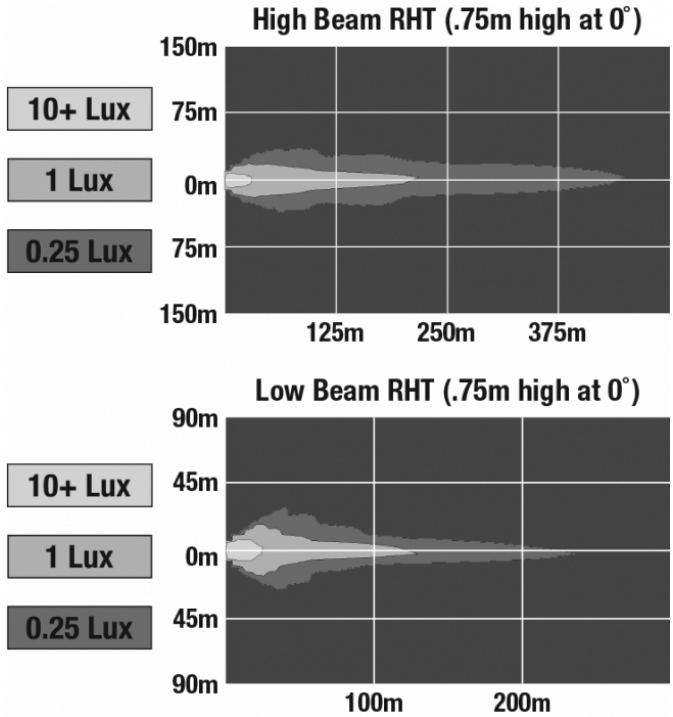

LED Headlights - Model 8700 Evolution 2

PRODUCT INFORMATION

Description	12-24V ECE LED RHT High & Low Beam Headlight with FP, DRL & Chrome Inner Bezel
Height	176.53 mm / 6.95 in
Width	252.73 mm / 9.95 in
Depth	99.82 mm / 3.93 in
Shape	Round
Outer Lens Material	Polycarbonate
Outer Lens Color	Clear
Housing Material	Aluminum
Housing Color	Gray
Bezel Color	Chrome
Retrofits	2D1 "PAR56" or 7" round headlights
Minimum Operating Temperature	-40 °C / -40 °F
Maximum Operating Temperature	65 °C / 149 °F
Connector or Wiring	H4
Mating Connector	H4 AMP#172615-2
Product Weight	2.31 lbs / 1.05 kgs

PRODUCT DIMENSIONS

ELECTRICAL SPECIFICATIONS

Input Voltage	12-24V DC
Operating Voltage	9-32V DC
Transient Spike Protection	150V Peak @ 1 HZ-100 Pulses
Black Wire	Ground
White Wire	High Beam
Yellow Wire	Low Beam
Red Wire	Front Position
Blue Wire	DRL
Current Draw	3.00A @ 12V DC (High Beam) 2.00A @ 12V DC (Low Beam) 1.60A @ 24V DC (High Beam) 1.10A @ 24V DC (Low Beam) 1.60A @ 12V DC (DRL) 0.80A @ 24V DC (DRL) 0.16A @ 12V DC (Front Position) 0.10A @ 24V DC (Front Position)

Buy America Standards	ECE Reg 112
ECE Reg 7	ECE Reg 87
Eco Friendly	IEC IP67

PHOTOMETRIC SPECIFICATIONS

Raw Lumen Output	2,610 (High Beam); 1,770 (Low Beam)
Effective Lumen Output	1,150 (High Beam); 750 (Low Beam)
Candela Output	60,897 (High Beam) 35,003 (Low Beam)
Nominal LED Color Temperature	5000 K
Beam Pattern(s)	Forward Lighting - Daytime Running Light Forward Lighting - High Beam (DOT/ECE) Forward Lighting - Low Beam (ECE Right Hand) Signalization - Front Position