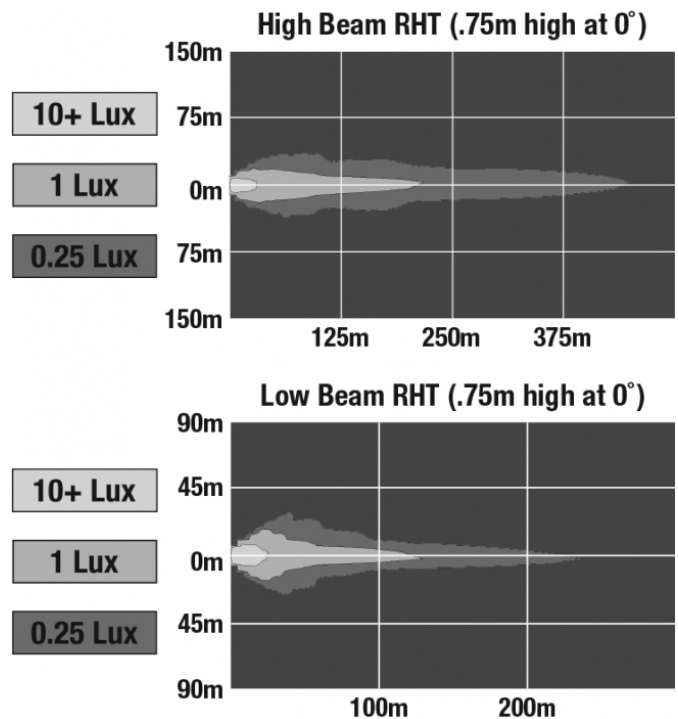

LED Headlights - Model 8700 Evolution 2

PRODUCT INFORMATION

Description	12-24V ECE LED RHT High & Low Beam Headlight with FP, DRL & Chrome Inner Bezel
Height	176.53 mm / 6.95 in
Width	252.73 mm / 9.95 in
Depth	99.82 mm / 3.93 in
Shape	Round
Outer Lens Material	Polycarbonate
Outer Lens Color	Clear
Housing Material	Aluminum
Housing Color	Gray
Bezel Color	Chrome
Retrofits	2D1 "PAR56" or 7" round headlights
Minimum Operating Temperature	-40 °C / -40 °F
Maximum Operating Temperature	65 °C / 149 °F
Connector or Wiring	H4
Mating Connector	H4 AMP#172615-2
Product Weight	2.31 lbs / 1.05 kgs

PRODUCT DIMENSIONS

ELECTRICAL SPECIFICATIONS

Input Voltage	12-24V DC
Operating Voltage	9-32V DC
Transient Spike Protection	150V Peak @ 1 HZ-100 Pulses
Black Wire	Ground
White Wire	High Beam
Yellow Wire	Low Beam
Red Wire	Front Position
Blue Wire	DRL
Current Draw	3.00A @ 12V DC (High Beam) 2.00A @ 12V DC (Low Beam) 1.60A @ 24V DC (High Beam) 1.10A @ 24V DC (Low Beam) 1.60A @ 12V DC (DRL) 0.80A @ 24V DC (DRL) 0.16A @ 12V DC (Front Position) 0.10A @ 24V DC (Front Position)

Buy America Standards	ECE Reg 112
ECE Reg 7	ECE Reg 87
Eco Friendly	IEC IP67

PHOTOMETRIC SPECIFICATIONS

Raw Lumen Output	2,610 (High Beam); 1,770 (Low Beam)
Effective Lumen Output	1,150 (High Beam); 750 (Low Beam)
Candela Output	60,897 (High Beam) 35,003 (Low Beam)
Nominal LED Color Temperature	5000 K
Beam Pattern(s)	Forward Lighting - Daytime Running Light Forward Lighting - High Beam (DOT/ECE) Forward Lighting - Low Beam (ECE Right Hand) Signalization - Front Position