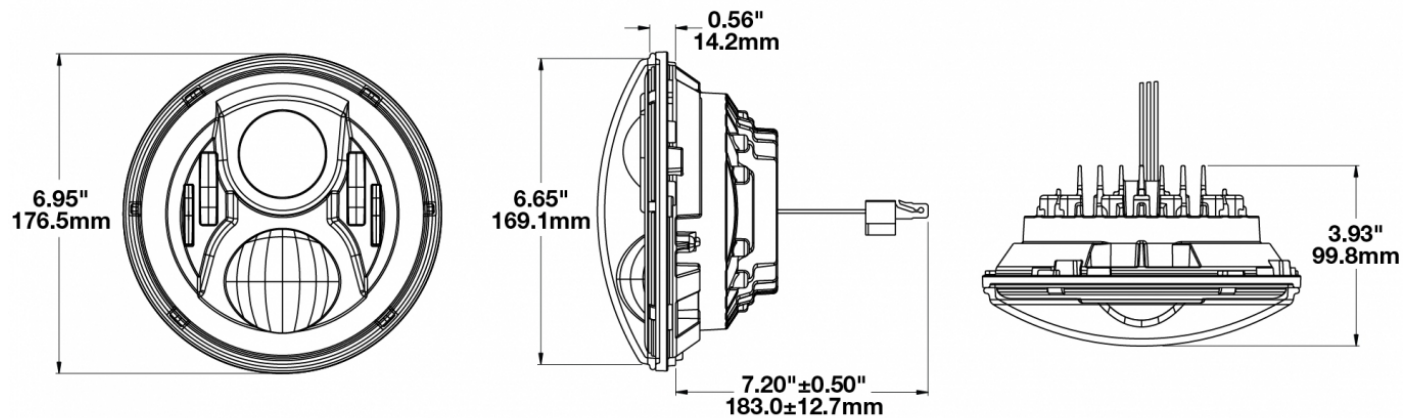

LED Headlights - Model 8700 Evolution 2

PRODUCT INFORMATION

Description	12-24V ECE LED RHT High & Low Beam Headlight with FP, DRL & Chrome Inner Bezel
Height	176.53 mm / 6.95 in
Width	252.73 mm / 9.95 in
Depth	99.82 mm / 3.93 in
Shape	Round
Outer Lens Material	Polycarbonate
Outer Lens Color	Clear
Housing Material	Aluminum
Housing Color	Gray
Bezel Color	Chrome
Retrofits	2D1 "PAR56" or 7" round headlights
Minimum Operating Temperature	-40 °C / -40 °F
Maximum Operating Temperature	65 °C / 149 °F
Connector or Wiring	H4
Mating Connector	H4 AMP#172615-2
Product Weight	2.31 lbs / 1.05 kgs

PRODUCT DIMENSIONS

ELECTRICAL SPECIFICATIONS

Input Voltage	12-24V DC
Operating Voltage	9-32V DC
Transient Spike Protection	150V Peak @ 1 HZ-100 Pulses
Black Wire	Ground
White Wire	High Beam
Yellow Wire	Low Beam
Red Wire	Front Position
Blue Wire	DRL
Current Draw	3.00A @ 12V DC (High Beam) 2.00A @ 12V DC (Low Beam) 1.60A @ 24V DC (High Beam) 1.10A @ 24V DC (Low Beam) 1.60A @ 12V DC (DRL) 0.80A @ 24V DC (DRL) 0.16A @ 12V DC (Front Position) 0.10A @ 24V DC (Front Position)