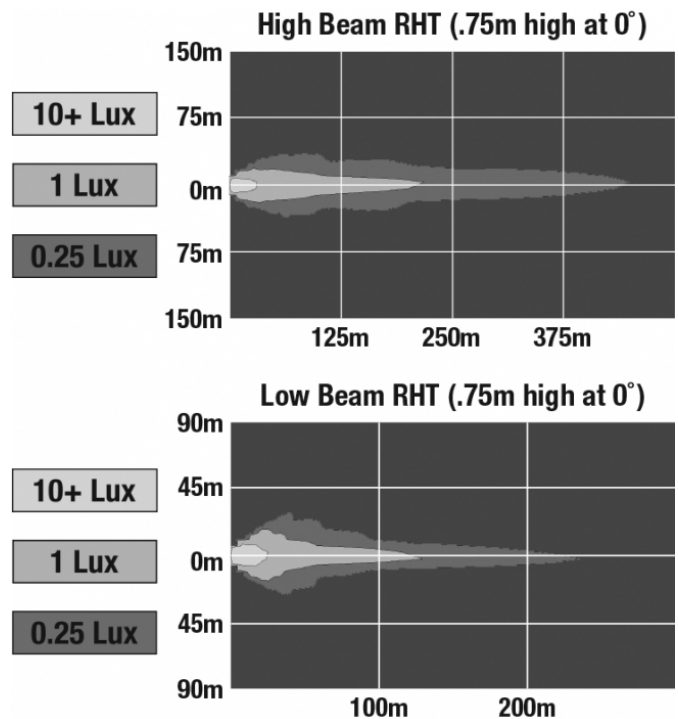

LED Headlights - Model 8700 Evolution 2

PRODUCT INFORMATION

Description	12-24V ECE LED RHT High & Low Beam Headlight with FP, DRL & Black Inner Bezel
Height	176.53 mm / 6.95 in
Width	252.73 mm / 9.95 in
Depth	99.82 mm / 3.93 in
Shape	Round
Outer Lens Material	Polycarbonate
Outer Lens Color	Clear
Housing Material	Aluminum
Housing Color	Gray
Bezel Color	Black
Retrofits	2D1 "PAR56" or 7" round headlights
Minimum Operating Temperature	-40 °C / -40 °F
Maximum Operating Temperature	65 °C / 149 °F
Connector or Wiring	H4
Mating Connector	H4 AMP#172615-2
Product Weight	2.31 lbs / 1.05 kgs

PRODUCT DIMENSIONS

ELECTRICAL SPECIFICATIONS

Input Voltage	12-24V DC
Operating Voltage	9-32V DC
Transient Spike Protection	150V Peak @ 1 HZ-100 Pulses
Black Wire	Ground
White Wire	High Beam
Yellow Wire	Low Beam
Red Wire	Front Position
Blue Wire	DRL
Current Draw	3.00A @ 12V DC (High Beam) 2.00A @ 12V DC (Low Beam) 1.60A @ 24V DC (High Beam) 1.10A @ 24V DC (Low Beam) 1.60A @ 12V DC (DRL) 0.80A @ 24V DC (DRL) 0.16A @ 12V DC (Front Position) 0.10A @ 24V DC (Front Position)

Buy America Standards	ECE Reg 112
ECE Reg 7	ECE Reg 87
Eco Friendly	IEC IP67

PHOTOMETRIC SPECIFICATIONS

Raw Lumen Output	2,610 (High Beam); 1,770 (Low Beam)
Effective Lumen Output	1,150 (High Beam); 750 (Low Beam)
Candela Output	60,897 (High Beam) 35,003 (Low Beam)
Nominal LED Color Temperature	5000 K
Beam Pattern(s)	Forward Lighting - Daytime Running Light Forward Lighting - High Beam (DOT/ECE) Forward Lighting - Low Beam (ECE Right Hand) Signalization - Front Position