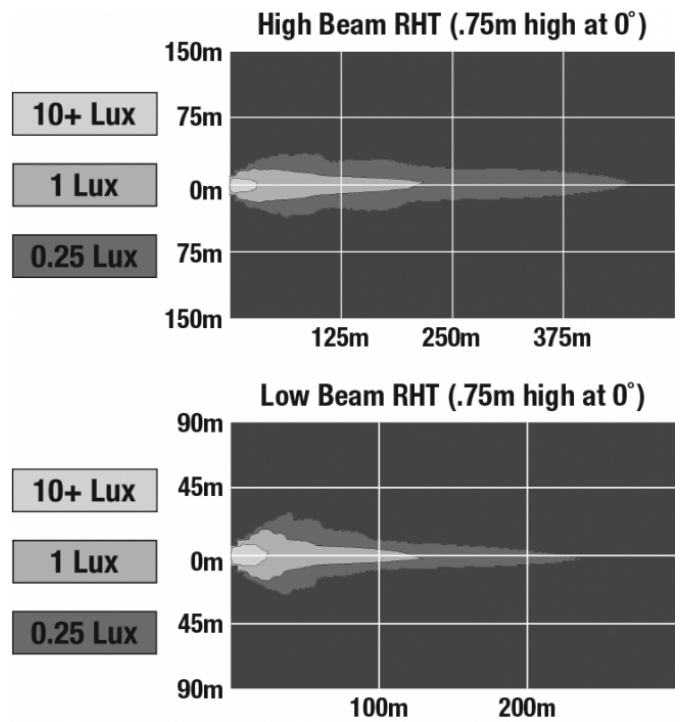

LED Headlights - Model 8700 Evolution 2

PRODUCT INFORMATION

Description	12-24V ECE LED RHT High & Low Beam Headlight with FP, DRL & Black Inner Bezel
Height	176.53 mm / 6.95 in
Width	252.73 mm / 9.95 in
Depth	99.82 mm / 3.93 in
Shape	Round
Outer Lens Material	Polycarbonate
Outer Lens Color	Clear
Housing Material	Aluminum
Housing Color	Gray
Bezel Color	Black
Retrofits	2D1 "PAR56" or 7" round headlights
Minimum Operating Temperature	-40 °C / -40 °F
Maximum Operating Temperature	65 °C / 149 °F
Connector or Wiring	H4
Mating Connector	H4 AMP#172615-2
Product Weight	2.31 lbs / 1.05 kgs

PRODUCT DIMENSIONS

ELECTRICAL SPECIFICATIONS

Input Voltage	12-24V DC
Operating Voltage	9-32V DC
Transient Spike Protection	150V Peak @ 1 HZ-100 Pulses
Black Wire	Ground
White Wire	High Beam
Yellow Wire	Low Beam
Red Wire	Front Position
Blue Wire	DRL
Current Draw	3.00A @ 12V DC (High Beam) 2.00A @ 12V DC (Low Beam) 1.60A @ 24V DC (High Beam) 1.10A @ 24V DC (Low Beam) 1.60A @ 12V DC (DRL) 0.80A @ 24V DC (DRL) 0.16A @ 12V DC (Front Position) 0.10A @ 24V DC (Front Position)

Buy America Standards	ECE Reg 112
ECE Reg 7	ECE Reg 87
Eco Friendly	IEC IP67

PHOTOMETRIC SPECIFICATIONS

Raw Lumen Output	2,610 (High Beam); 1,770 (Low Beam)
Effective Lumen Output	1,150 (High Beam); 750 (Low Beam)
Candela Output	60,897 (High Beam) 35,003 (Low Beam)
Nominal LED Color Temperature	5000 K
Beam Pattern(s)	Forward Lighting - Daytime Running Light Forward Lighting - High Beam (DOT/ECE) Forward Lighting - Low Beam (ECE Right Hand) Signalization - Front Position