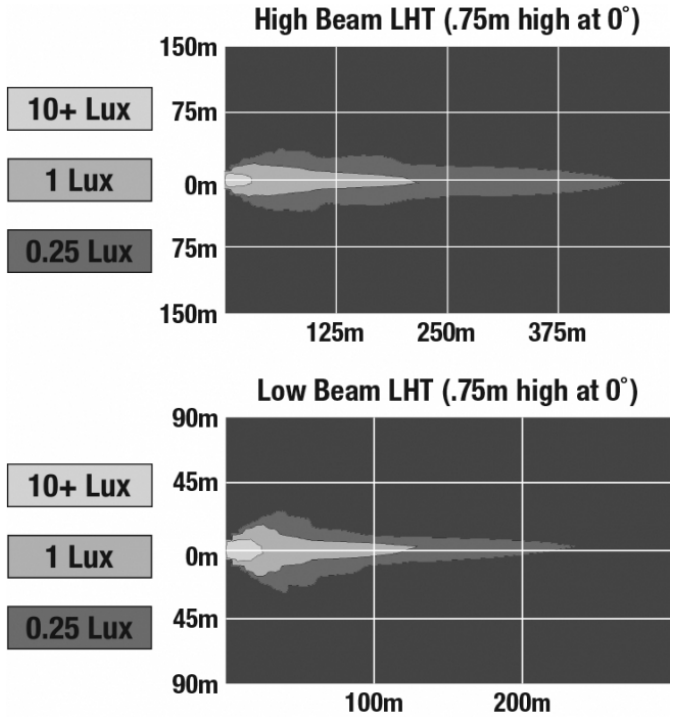

LED Headlights - Model 8700 Evolution 2

PRODUCT INFORMATION

Description	12-24V ECE LED LHT High & Low Beam Headlight with FP, DRL & Chrome Inner Bezel
Height	176.53 mm / 6.95 in
Width	252.73 mm / 9.95 in
Depth	99.82 mm / 3.93 in
Shape	Round
Outer Lens Material	Polycarbonate
Outer Lens Color	Clear
Housing Material	Aluminum
Housing Color	Gray
Bezel Color	Chrome
Retrofits	2D1 "PAR56" or 7" round headlights
Minimum Operating Temperature	-40 °C / -40 °F
Maximum Operating Temperature	65 °C / 149 °F
Connector or Wiring	H4
Mating Connector	H4 AMP#172615-2
Product Weight	2.31 lbs / 1.05 kgs

PRODUCT DIMENSIONS

ELECTRICAL SPECIFICATIONS

Input Voltage	12-24V DC
Operating Voltage	9-32V DC
Transient Spike Protection	150V Peak @ 1 HZ-100 Pulses
Black Wire	Ground
White Wire	High Beam
Yellow Wire	Low Beam
Red Wire	Front Position
Blue Wire	DRL
Current Draw	3.00A @ 12V DC (High Beam) 2.00A @ 12V DC (Low Beam) 1.60A @ 24V DC (High Beam) 1.10A @ 24V DC (Low Beam) 1.60A @ 12V DC (DRL) 0.80A @ 24V DC (DRL) 0.16A @ 12V DC (Front Position) 0.10A @ 24V DC (Front Position)

Buy America Standards
ECE Reg 7
Eco Friendly

ECE Reg 112
ECE Reg 87
IEC IP67

PHOTOMETRIC SPECIFICATIONS

Raw Lumen Output	2,610 (High Beam); 1,770 (Low Beam)
Effective Lumen Output	1,150 (High Beam); 750 (Low Beam)
Candela Output	60,897 (High Beam) 35,003 (Low Beam)
Nominal LED Color Temperature	5000 K
Beam Pattern(s)	Forward Lighting - Daytime Running Light Forward Lighting - High Beam (DOT/ECE) Forward Lighting - Low Beam (ECE Left Hand) Signalization - Front Position