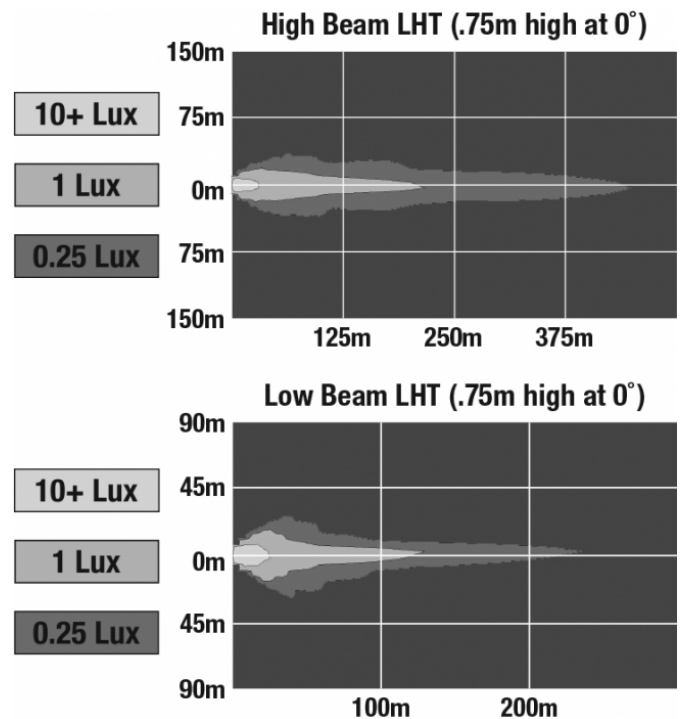

LED Headlights - Model 8700 Evolution 2

PRODUCT INFORMATION

Description	12-24V ECE LED LHT High & Low Beam Headlight with FP, DRL & Chrome Inner Bezel
Height	176.53 mm / 6.95 in
Width	252.73 mm / 9.95 in
Depth	99.82 mm / 3.93 in
Shape	Round
Outer Lens Material	Polycarbonate
Outer Lens Color	Clear
Housing Material	Aluminum
Housing Color	Gray
Bezel Color	Chrome
Retrofits	2D1 "PAR56" or 7" round headlights
Minimum Operating Temperature	-40 °C / -40 °F
Maximum Operating Temperature	65 °C / 149 °F
Connector or Wiring	H4
Mating Connector	H4 AMP#172615-2
Product Weight	2.31 lbs / 1.05 kgs

PRODUCT DIMENSIONS

ELECTRICAL SPECIFICATIONS

Input Voltage	12-24V DC
Operating Voltage	9-32V DC
Transient Spike Protection	150V Peak @ 1 HZ-100 Pulses
Black Wire	Ground
White Wire	High Beam
Yellow Wire	Low Beam
Red Wire	Front Position
Blue Wire	DRL
Current Draw	3.00A @ 12V DC (High Beam) 2.00A @ 12V DC (Low Beam) 1.60A @ 24V DC (High Beam) 1.10A @ 24V DC (Low Beam) 1.60A @ 12V DC (DRL) 0.80A @ 24V DC (DRL) 0.16A @ 12V DC (Front Position) 0.10A @ 24V DC (Front Position)

Buy America Standards	ECE Reg 112
ECE Reg 7	ECE Reg 87
Eco Friendly	IEC IP67

PHOTOMETRIC SPECIFICATIONS

Raw Lumen Output	2,610 (High Beam); 1,770 (Low Beam)
Effective Lumen Output	1,150 (High Beam); 750 (Low Beam)
Candela Output	60,897 (High Beam) 35,003 (Low Beam)
Nominal LED Color Temperature	5000 K
Beam Pattern(s)	Forward Lighting - Daytime Running Light Forward Lighting - High Beam (DOT/ECE) Forward Lighting - Low Beam (ECE Left Hand) Signalization - Front Position