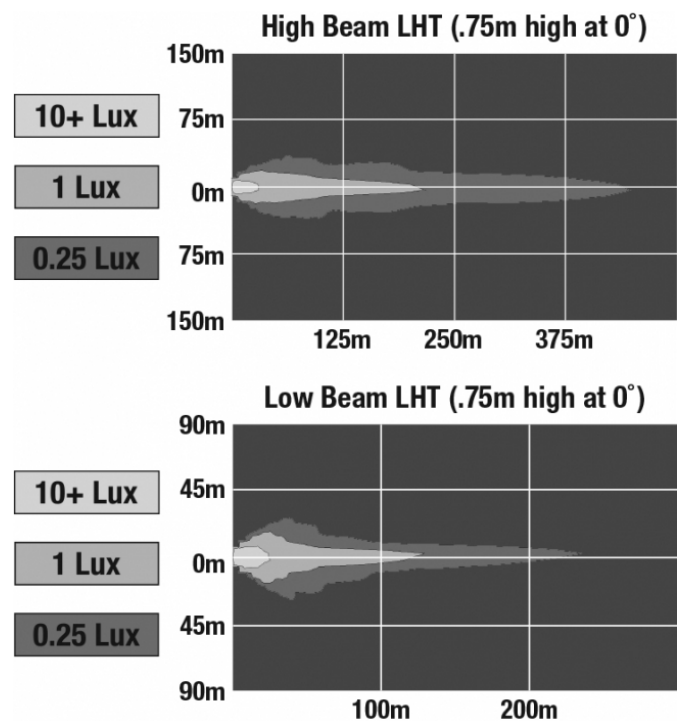

LED Headlights - Model 8700 Evolution 2

PRODUCT INFORMATION

Description	12-24V ECE LED LHT High & Low Beam Headlight with FP, DRL & Chrome Inner Bezel
Height	176.53 mm / 6.95 in
Width	252.73 mm / 9.95 in
Depth	99.82 mm / 3.93 in
Shape	Round
Outer Lens Material	Polycarbonate
Outer Lens Color	Clear
Housing Material	Aluminum
Housing Color	Gray
Bezel Color	Chrome
Retrofits	2D1 "PAR56" or 7" round headlights
Minimum Operating Temperature	-40 °C / -40 °F
Maximum Operating Temperature	65 °C / 149 °F
Connector or Wiring	H4
Mating Connector	H4 AMP#172615-2
Product Weight	2.31 lbs / 1.05 kgs

PRODUCT DIMENSIONS

ELECTRICAL SPECIFICATIONS

Input Voltage	12-24V DC
Operating Voltage	9-32V DC
Transient Spike Protection	150V Peak @ 1 HZ-100 Pulses
Black Wire	Ground
White Wire	High Beam
Yellow Wire	Low Beam
Red Wire	Front Position
Blue Wire	DRL
Current Draw	3.00A @ 12V DC (High Beam) 2.00A @ 12V DC (Low Beam) 1.60A @ 24V DC (High Beam) 1.10A @ 24V DC (Low Beam) 1.60A @ 12V DC (DRL) 0.80A @ 24V DC (DRL) 0.16A @ 12V DC (Front Position) 0.10A @ 24V DC (Front Position)

Buy America Standards	ECE Reg 112
ECE Reg 7	ECE Reg 87
Eco Friendly	IEC IP67

PHOTOMETRIC SPECIFICATIONS

Raw Lumen Output	2,610 (High Beam); 1,770 (Low Beam)
Effective Lumen Output	1,150 (High Beam); 750 (Low Beam)
Candela Output	60,897 (High Beam) 35,003 (Low Beam)
Nominal LED Color Temperature	5000 K
Beam Pattern(s)	Forward Lighting - Daytime Running Light Forward Lighting - High Beam (DOT/ECE) Forward Lighting - Low Beam (ECE Left Hand) Signalization - Front Position