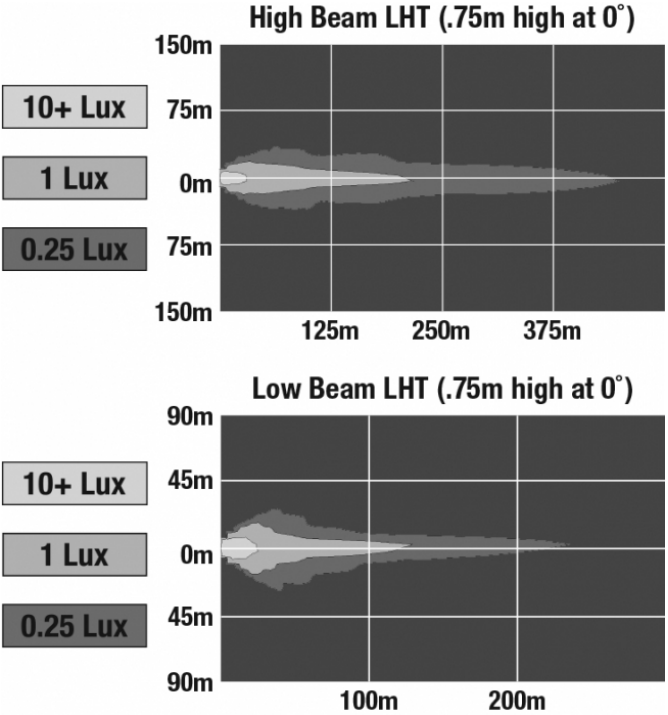

LED Headlights - Model 8700 Evolution 2

PRODUCT INFORMATION

Description	12-24V ECE LED LHT High & Low Beam Headlight with FP, DRL & Black Inner Bezel
Height	176.53 mm / 6.95 in
Width	252.73 mm / 9.95 in
Depth	99.82 mm / 3.93 in
Shape	Round
Outer Lens Material	Polycarbonate
Outer Lens Color	Clear
Housing Material	Aluminum
Housing Color	Gray
Bezel Color	Black
Retrofits	2D1 "PAR56" or 7" round headlights
Minimum Operating Temperature	-40 °C / -40 °F
Maximum Operating Temperature	65 °C / 149 °F
Connector or Wiring	H4
Mating Connector	H4 AMP#172615-2
Product Weight	2.31 lbs / 1.05 kgs

PRODUCT DIMENSIONS

ELECTRICAL SPECIFICATIONS

Input Voltage	12-24V DC
Operating Voltage	9-32V DC
Transient Spike Protection	150V Peak @ 1 HZ-100 Pulses
Black Wire	Ground
White Wire	High Beam
Yellow Wire	Low Beam
Red Wire	Front Position
Blue Wire	DRL
Current Draw	3.00A @ 12V DC (High Beam) 2.00A @ 12V DC (Low Beam) 1.60A @ 24V DC (High Beam) 1.10A @ 24V DC (Low Beam) 1.60A @ 12V DC (DRL) 0.80A @ 24V DC (DRL) 0.16A @ 12V DC (Front Position) 0.10A @ 24V DC (Front Position)

Buy America Standards	ECE Reg 112
ECE Reg 7	ECE Reg 87
Eco Friendly	IEC IP67

PHOTOMETRIC SPECIFICATIONS

Raw Lumen Output	2,610 (High Beam); 1,770 (Low Beam)
Effective Lumen Output	1,150 (High Beam); 750 (Low Beam)
Candela Output	60,897 (High Beam) 35,003 (Low Beam)
Nominal LED Color Temperature	5000 K
Beam Pattern(s)	Forward Lighting - Daytime Running Light Forward Lighting - High Beam (DOT/ECE) Forward Lighting - Low Beam (ECE Left Hand) Signalization - Front Position