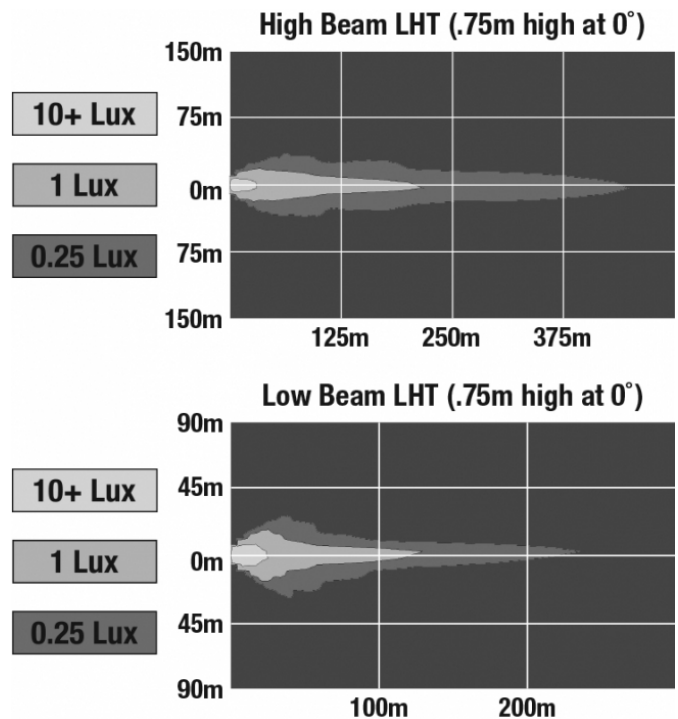

LED Headlights - Model 8700 Evolution 2

PRODUCT INFORMATION

Description	12-24V ECE LED LHT High & Low Beam Headlight with FP, DRL & Black Inner Bezel
Height	176.53 mm / 6.95 in
Width	252.73 mm / 9.95 in
Depth	99.82 mm / 3.93 in
Shape	Round
Outer Lens Material	Polycarbonate
Outer Lens Color	Clear
Housing Material	Aluminum
Housing Color	Gray
Bezel Color	Black
Retrofits	2D1 "PAR56" or 7" round headlights
Minimum Operating Temperature	-40 °C / -40 °F
Maximum Operating Temperature	65 °C / 149 °F
Connector or Wiring	H4
Mating Connector	H4 AMP#172615-2
Product Weight	2.31 lbs / 1.05 kgs

PRODUCT DIMENSIONS

ELECTRICAL SPECIFICATIONS

Input Voltage	12-24V DC
Operating Voltage	9-32V DC
Transient Spike Protection	150V Peak @ 1 HZ-100 Pulses
Black Wire	Ground
White Wire	High Beam
Yellow Wire	Low Beam
Red Wire	Front Position
Blue Wire	DRL
Current Draw	3.00A @ 12V DC (High Beam) 2.00A @ 12V DC (Low Beam) 1.60A @ 24V DC (High Beam) 1.10A @ 24V DC (Low Beam) 1.60A @ 12V DC (DRL) 0.80A @ 24V DC (DRL) 0.16A @ 12V DC (Front Position) 0.10A @ 24V DC (Front Position)

Buy America Standards	ECE Reg 112
ECE Reg 7	ECE Reg 87
Eco Friendly	IEC IP67

PHOTOMETRIC SPECIFICATIONS

Raw Lumen Output	2,610 (High Beam); 1,770 (Low Beam)
Effective Lumen Output	1,150 (High Beam); 750 (Low Beam)
Candela Output	60,897 (High Beam) 35,003 (Low Beam)
Nominal LED Color Temperature	5000 K
Beam Pattern(s)	Forward Lighting - Daytime Running Light Forward Lighting - High Beam (DOT/ECE) Forward Lighting - Low Beam (ECE Left Hand) Signalization - Front Position