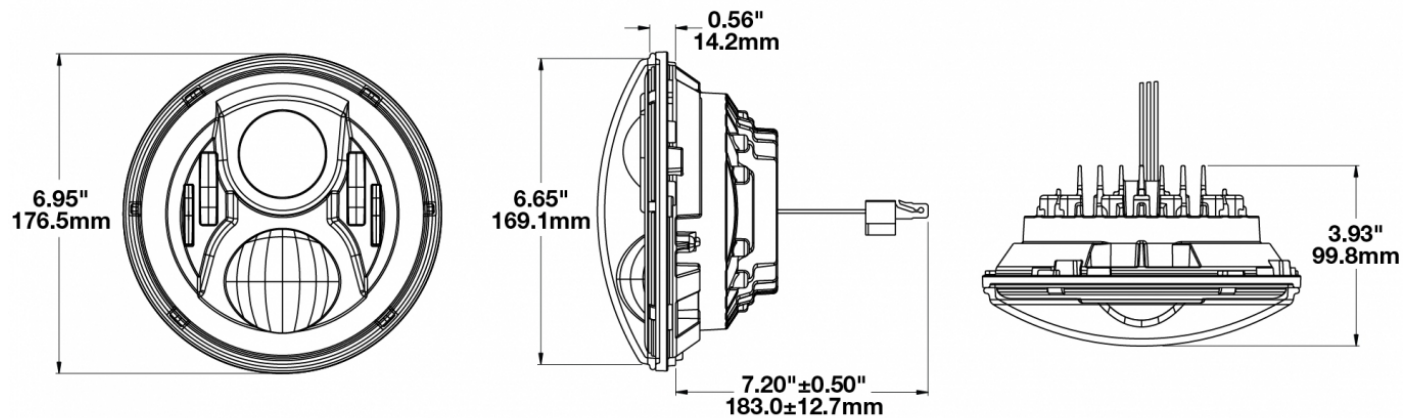

LED Headlights - Model 8700 Evolution 2

PRODUCT INFORMATION

Description	12-24V ECE LED LHT High & Low Beam Headlight with FP, DRL & Black Inner Bezel
Height	176.53 mm / 6.95 in
Width	252.73 mm / 9.95 in
Depth	99.82 mm / 3.93 in
Shape	Round
Outer Lens Material	Polycarbonate
Outer Lens Color	Clear
Housing Material	Aluminum
Housing Color	Gray
Bezel Color	Black
Retrofits	2D1 "PAR56" or 7" round headlights
Minimum Operating Temperature	-40 °C / -40 °F
Maximum Operating Temperature	65 °C / 149 °F
Connector or Wiring	H4
Mating Connector	H4 AMP#172615-2
Product Weight	2.31 lbs / 1.05 kgs

PRODUCT DIMENSIONS

ELECTRICAL SPECIFICATIONS

Input Voltage	12-24V DC
Operating Voltage	9-32V DC
Transient Spike Protection	150V Peak @ 1 HZ-100 Pulses
Black Wire	Ground
White Wire	High Beam
Yellow Wire	Low Beam
Red Wire	Front Position
Blue Wire	DRL
Current Draw	3.00A @ 12V DC (High Beam) 2.00A @ 12V DC (Low Beam) 1.60A @ 24V DC (High Beam) 1.10A @ 24V DC (Low Beam) 1.60A @ 12V DC (DRL) 0.80A @ 24V DC (DRL) 0.16A @ 12V DC (Front Position) 0.10A @ 24V DC (Front Position)

Buy America Standards	ECE Reg 112
ECE Reg 7	ECE Reg 87
Eco Friendly	IEC IP67

PHOTOMETRIC SPECIFICATIONS

Raw Lumen Output	2,610 (High Beam); 1,770 (Low Beam)
Effective Lumen Output	1,150 (High Beam); 750 (Low Beam)
Candela Output	60,897 (High Beam) 35,003 (Low Beam)
Nominal LED Color Temperature	5000 K
Beam Pattern(s)	Forward Lighting - Daytime Running Light Forward Lighting - High Beam (DOT/ECE) Forward Lighting - Low Beam (ECE Left Hand) Signalization - Front Position