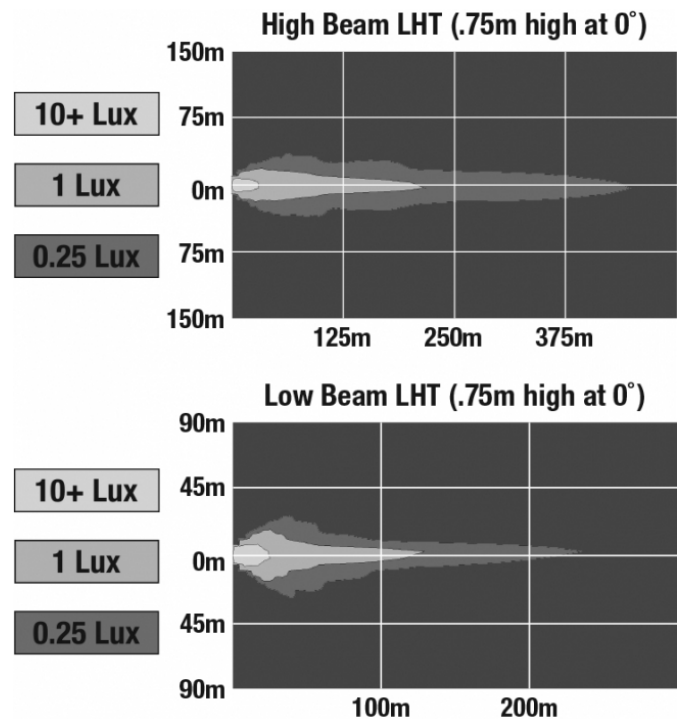

LED Headlights - Model 8700 Evolution 2

PRODUCT INFORMATION

Description	12-24V ECE LED LHT High & Low Beam Headlight with FP, DRL & Black Inner Bezel
Height	176.53 mm / 6.95 in
Width	252.73 mm / 9.95 in
Depth	99.82 mm / 3.93 in
Shape	Round
Outer Lens Material	Polycarbonate
Outer Lens Color	Clear
Housing Material	Aluminum
Housing Color	Gray
Bezel Color	Black
Retrofits	2D1 "PAR56" or 7" round headlights
Minimum Operating Temperature	-40 °C / -40 °F
Maximum Operating Temperature	65 °C / 149 °F
Connector or Wiring	H4
Mating Connector	H4 AMP#172615-2
Product Weight	2.31 lbs / 1.05 kgs

PRODUCT DIMENSIONS

ELECTRICAL SPECIFICATIONS

Input Voltage	12-24V DC
Operating Voltage	9-32V DC
Transient Spike Protection	150V Peak @ 1 HZ-100 Pulses
Black Wire	Ground
White Wire	High Beam
Yellow Wire	Low Beam
Red Wire	Front Position
Blue Wire	DRL
Current Draw	3.00A @ 12V DC (High Beam) 2.00A @ 12V DC (Low Beam) 1.60A @ 24V DC (High Beam) 1.10A @ 24V DC (Low Beam) 1.60A @ 12V DC (DRL) 0.80A @ 24V DC (DRL) 0.16A @ 12V DC (Front Position) 0.10A @ 24V DC (Front Position)

Buy America Standards	ECE Reg 112
ECE Reg 7	ECE Reg 87
Eco Friendly	IEC IP67

PHOTOMETRIC SPECIFICATIONS

Raw Lumen Output	2,610 (High Beam); 1,770 (Low Beam)
Effective Lumen Output	1,150 (High Beam); 750 (Low Beam)
Candela Output	60,897 (High Beam) 35,003 (Low Beam)
Nominal LED Color Temperature	5000 K
Beam Pattern(s)	Forward Lighting - Daytime Running Light Forward Lighting - High Beam (DOT/ECE) Forward Lighting - Low Beam (ECE Left Hand) Signalization - Front Position