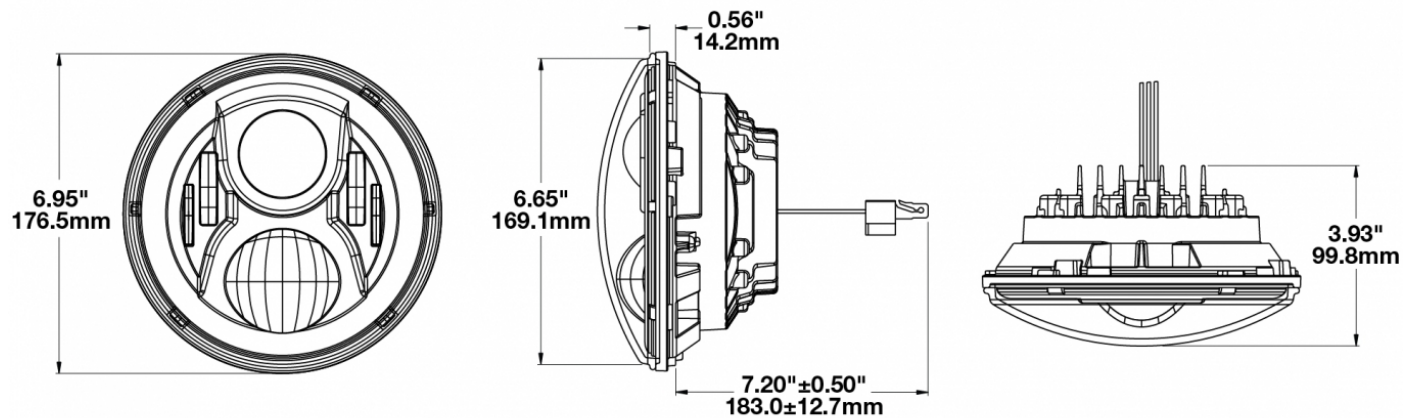

LED Headlights - Model 8700 Evolution 2

PRODUCT INFORMATION

Description	12-24V ECE LED LHT High & Low Beam Headlight with FP, DRL & Black Inner Bezel
Height	176.53 mm / 6.95 in
Width	252.73 mm / 9.95 in
Depth	99.82 mm / 3.93 in
Shape	Round
Outer Lens Material	Polycarbonate
Outer Lens Color	Clear
Housing Material	Aluminum
Housing Color	Gray
Bezel Color	Black
Retrofits	2D1 "PAR56" or 7" round headlights
Minimum Operating Temperature	-40 °C / -40 °F
Maximum Operating Temperature	65 °C / 149 °F
Connector or Wiring	H4
Mating Connector	H4 AMP#172615-2
Product Weight	2.31 lbs / 1.05 kgs

PRODUCT DIMENSIONS

ELECTRICAL SPECIFICATIONS

Input Voltage	12-24V DC
Operating Voltage	9-32V DC
Transient Spike Protection	150V Peak @ 1 HZ-100 Pulses
Black Wire	Ground
White Wire	High Beam
Yellow Wire	Low Beam
Red Wire	Front Position
Blue Wire	DRL
Current Draw	3.00A @ 12V DC (High Beam) 2.00A @ 12V DC (Low Beam) 1.60A @ 24V DC (High Beam) 1.10A @ 24V DC (Low Beam) 1.60A @ 12V DC (DRL) 0.80A @ 24V DC (DRL) 0.16A @ 12V DC (Front Position) 0.10A @ 24V DC (Front Position)