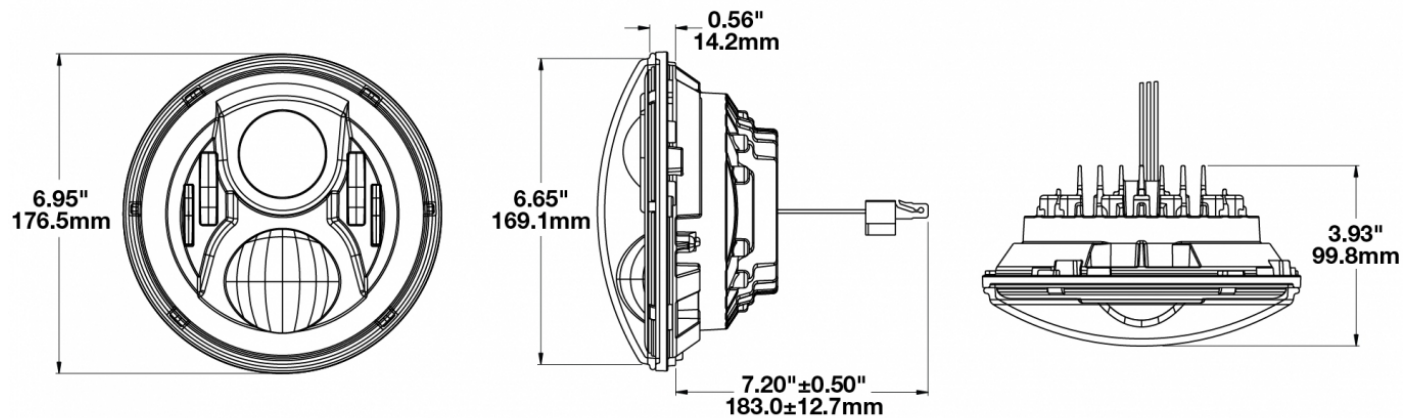

## PRODUCT INFORMATION

<b>Description</b>	12-24V DOT LED High & Low Beam Headlight with Chrome Inner Bezel
<b>Height</b>	176.53 mm / 6.95 in
<b>Width</b>	176.53 mm / 6.95 in
<b>Depth</b>	99.82 mm / 3.93 in
<b>Shape</b>	Round
<b>Outer Lens Material</b>	Polycarbonate
<b>Outer Lens Color</b>	Clear
<b>Housing Material</b>	Die-Cast Aluminum
<b>Housing Color</b>	Black
<b>Bezel Color</b>	Chrome
<b>Retrofits</b>	2D1 "PAR56" or 7" round headlights
<b>Minimum Operating Temperature</b>	-40 °C / -40 °F
<b>Maximum Operating Temperature</b>	65 °C / 149 °F
<b>Connector or Wiring</b>	H4
<b>Mating Connector</b>	H4 AMP#172615-2
<b>Product Weight</b>	2.31 lbs / 1.05 kgs
<b>Shipping Weight</b>	3.50 lbs / 1.59 kgs

## PRODUCT DIMENSIONS