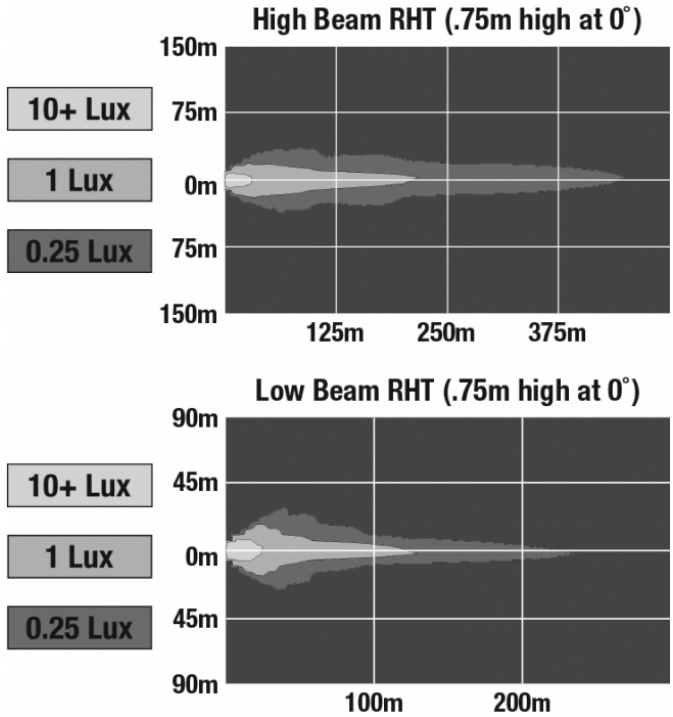

## REGULATORY STANDARDS COMPLIANCE

Buy America Standards  
 FMVSS 108 Table XIX  
 IEC IP67

Eco Friendly  
 FMVSS 108 Table XVIII

## PHOTOMETRIC SPECIFICATIONS

<b>Raw Lumen Output</b>	2,610 (High Beam); 1,770 (Low Beam)
<b>Effective Lumen Output</b>	1,150 (High Beam); 750 (Low Beam)
<b>Candela Output</b>	60,897 (High Beam) 35,003 (Low Beam)
<b>Nominal LED Color Temperature</b>	5000 K
<b>Beam Pattern(s)</b>	Forward Lighting - High Beam (DOT/ECE) Forward Lighting - Low Beam (DOT)