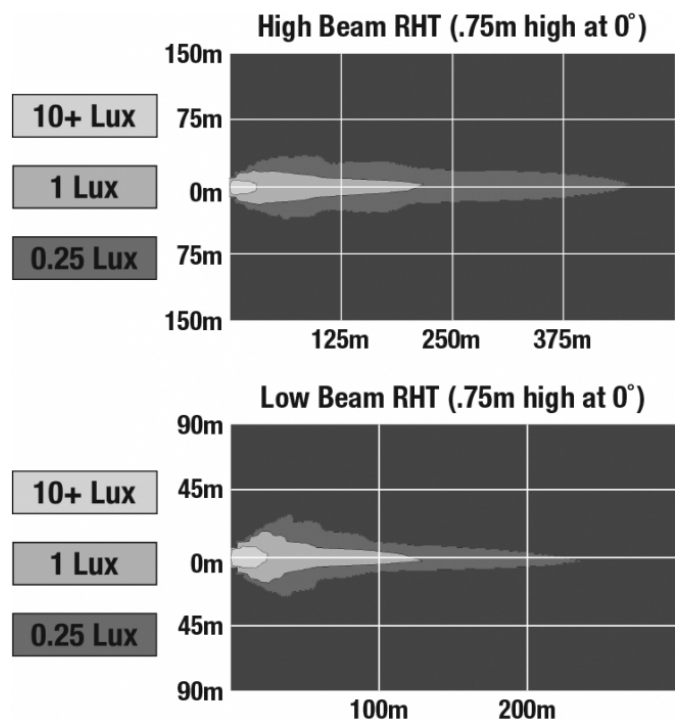

## REGULATORY STANDARDS COMPLIANCE

Buy America Standards  
FMVSS 108 Table XIX  
IEC IP67

Eco Friendly  
FMVSS 108 Table XVIII

## PHOTOMETRIC SPECIFICATIONS

<b>Raw Lumen Output</b>	2,610 (High Beam); 1,770 (Low Beam)
<b>Effective Lumen Output</b>	1,150 (High Beam); 750 (Low Beam)
<b>Candela Output</b>	60,897 (High Beam) 35,003 (Low Beam)
<b>Nominal LED Color Temperature</b>	5000 K
<b>Beam Pattern(s)</b>	Forward Lighting - High Beam (DOT/ECE) Forward Lighting - Low Beam (DOT)